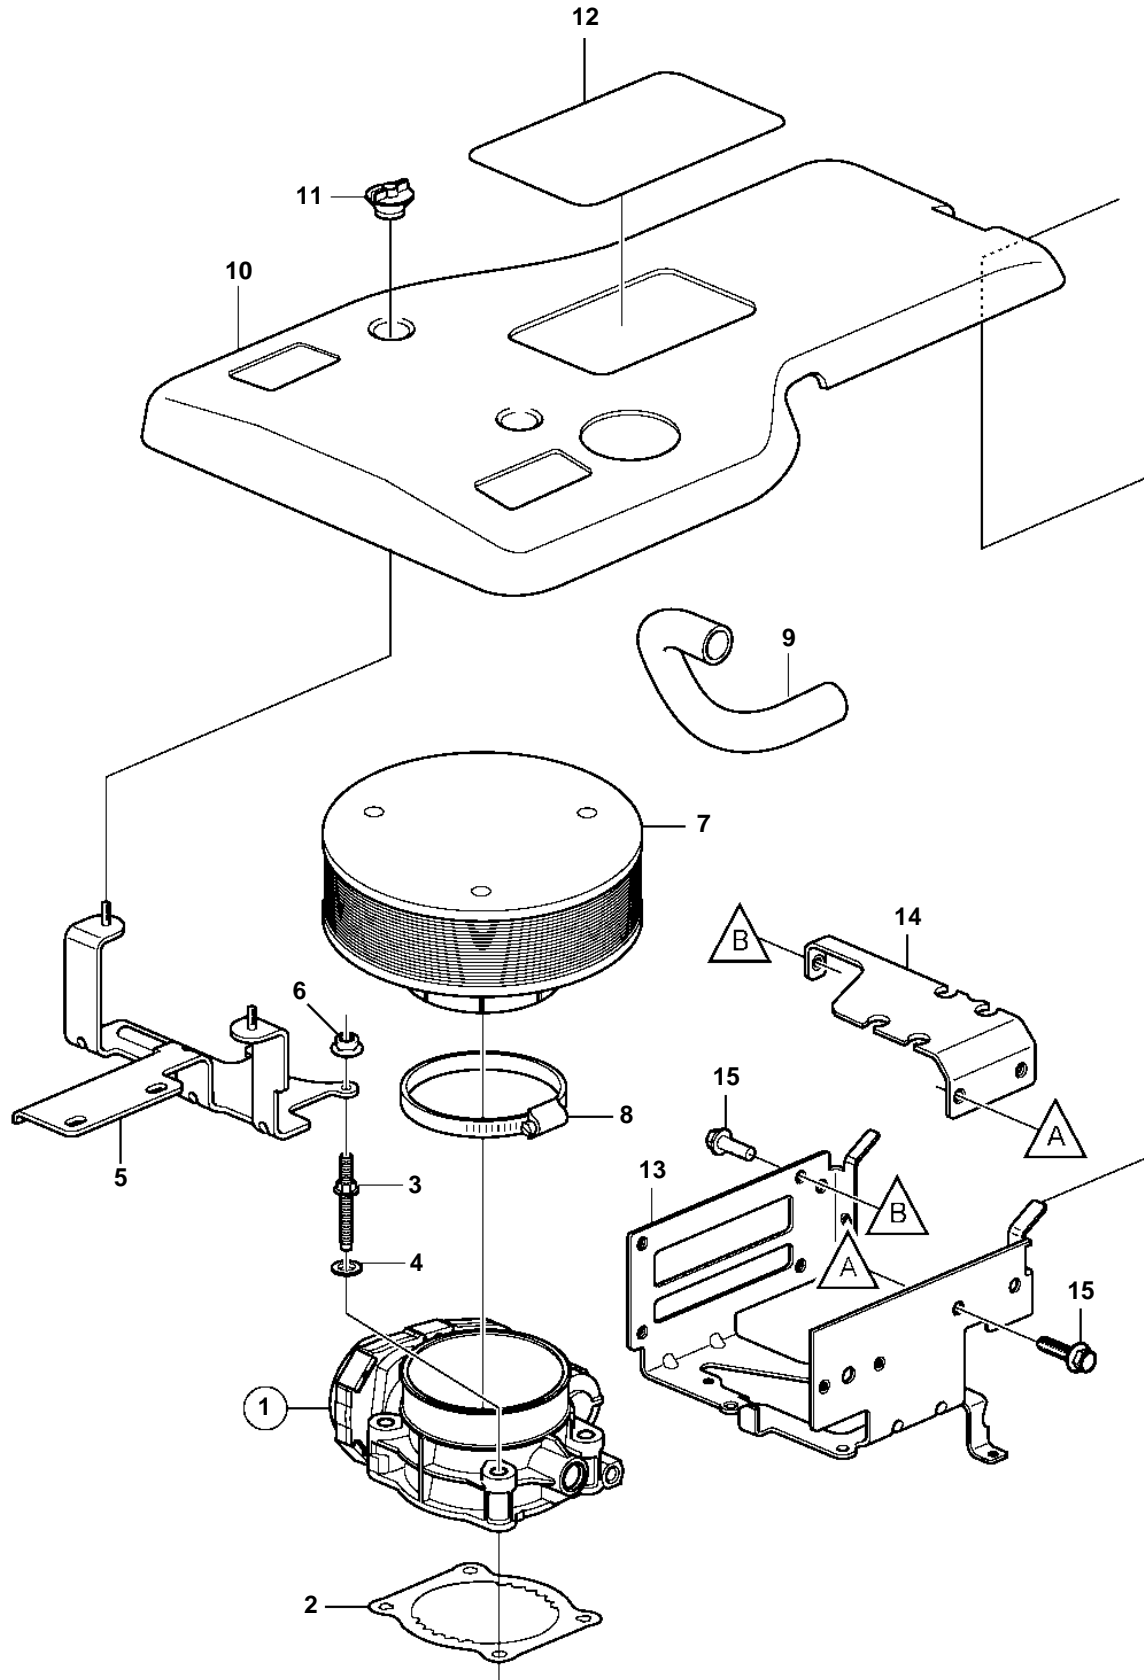

5.7OSiE-300-J, 5.7OSiE-300-JF

5.7OSiE-300-J, 5.7OSiE-300-JF

REF	PART NO.	QTY	DESCRIPTION	NOTES
1	21141689	1	Body	
		1	· Switch, idle validation	not sold separately
		2	· Sensor, throttle position	not sold separately
2	3849022	1	Gasket	
3	3858964	4	Stud	
4		4	· Washer	not sold separately
5	3594456	1	Bracket	see "Electronic Shift and Throttle" page
6	981124	2	Flange nut	
7	3887565	1	Flame shield	
8	3847663	1	Hose clamp	
9		1	Hose	To valve cover
10	3847650	1	Cover	
11	3841608	2	Nut	
12	40005053	1	Decal	5.7OSi 300
13	3595367	1	Bracket	see "Electronic Shift and Throttle" page
14	3595369	1	Bracket	
15	3852006	3	Screw	