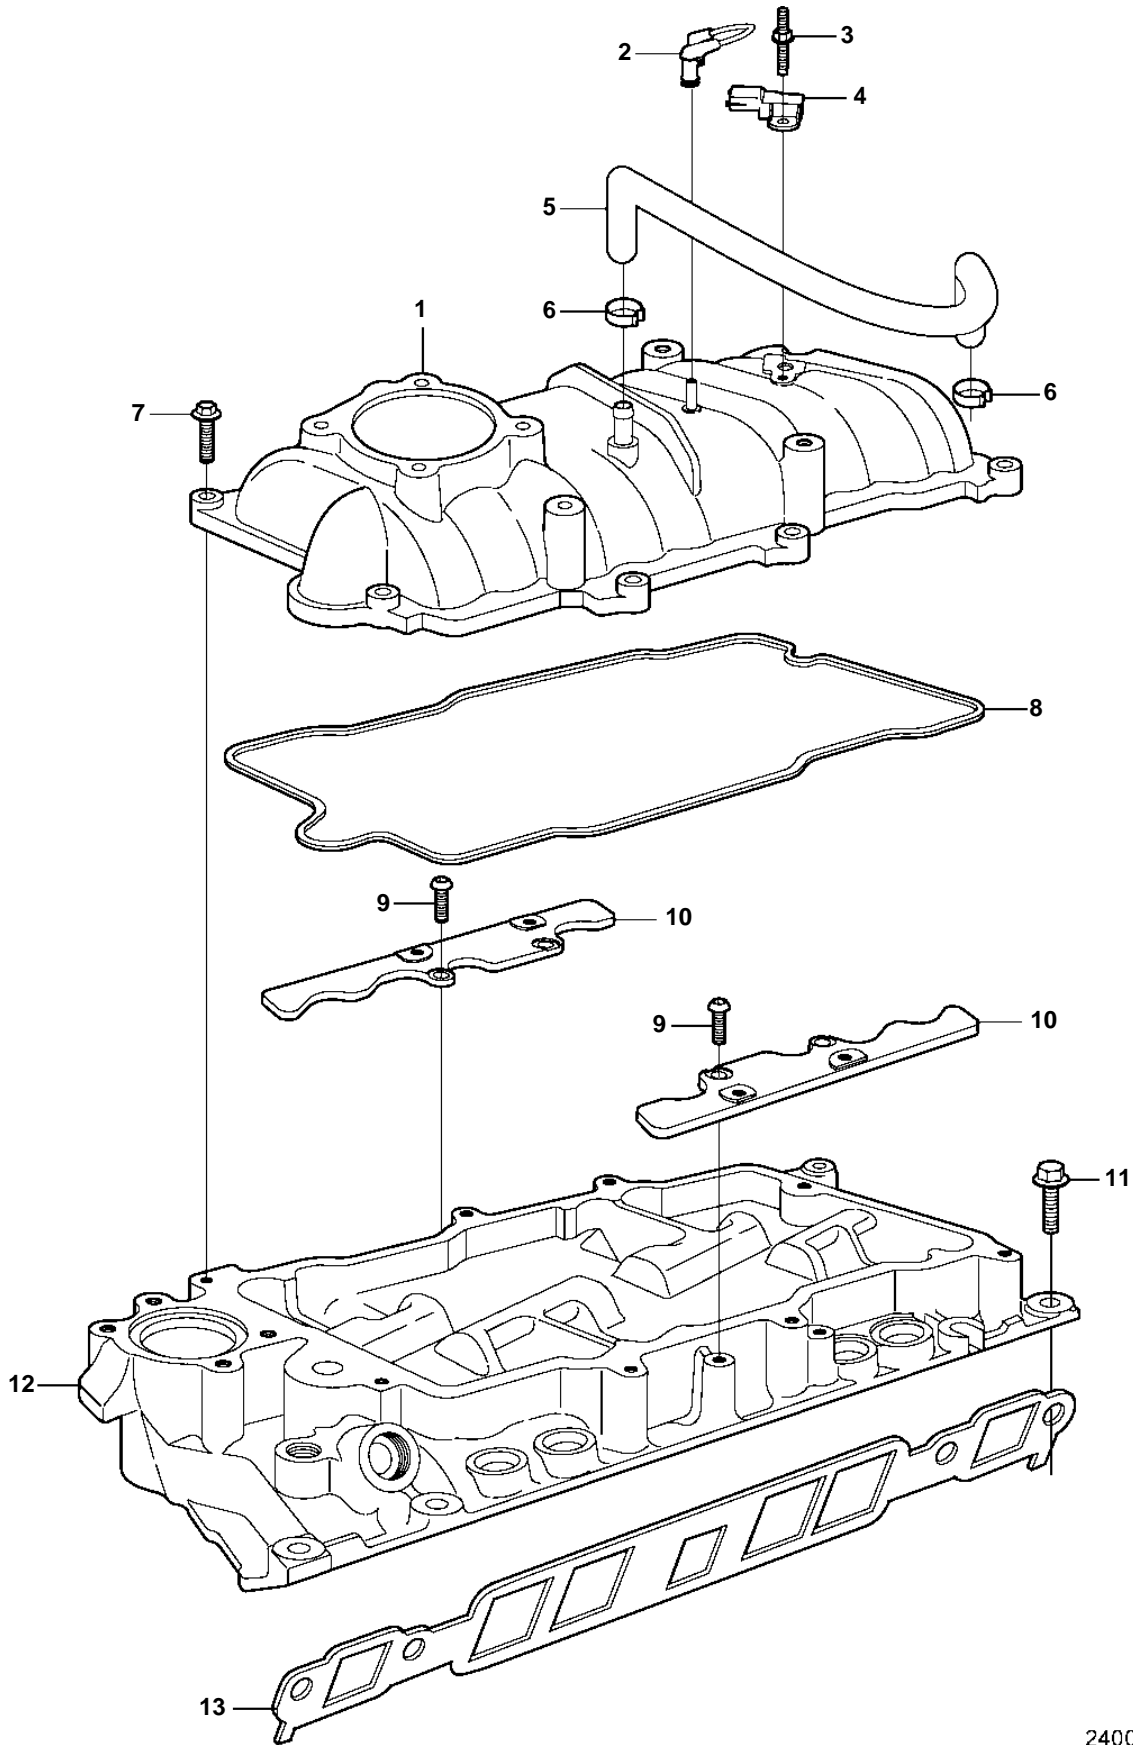

5.7GiE-300-J, 5.7GiE-300-JF, 5.7GXiE-J, 5.7GXiE-JF, 5.7OSiE-300-J, 5.7OSiE-300-JF, 5.7OSXiE-J, 5.7OSXiE-JF, 5.7GiE-300-K, 5.7GiE-300-KF, 5.7GXiE-K, 5.7GXiE-KF, 5.7GiE-300-M, 5.7GiE-300-MF, 5.7GXiE-M, 5.7GXiE-MF, 5.7GXiE-N, 5.7GiE-300-N

5.7GiE-300-J, 5.7GiE-300-JF, 5.7GXiE-J, 5.7GXiE-JF, 5.7OSiE-300-J, 5.7OSiE-300-JF, 5.7OSXiE-J, 5.7OSXiE-JF, 5.7GiE-300-K, 5.7GiE-300-KF, 5.7GXiE-K, 5.7GXiE-KF, 5.7GiE-300-M, 5.7GiE-300-MF, 5.7GXiE-M, 5.7GXiE-MF, 5.7GXiE-N, 5.7GiE-300-N

REF	PART NO.	QTY	DESCRIPTION	NOTES
1	21141686	1	Manifold	
2	3858974	1	Hose	
3	3858973	1	Bolt	
4	3859020	1	Sensor	MAT/MAP
5	3595357	1	Hose	
6	982663	2	Hose clamp	
7	3858961	10	Bolt	
8	3858960	1	Intake gasket	
9	3858982	4	Bolt	
10		2	Bracket	Part not sold
11	3861980	8	Screw	
12	21141685	1	Manifold	
13	3857662	1	Intake gasket kit