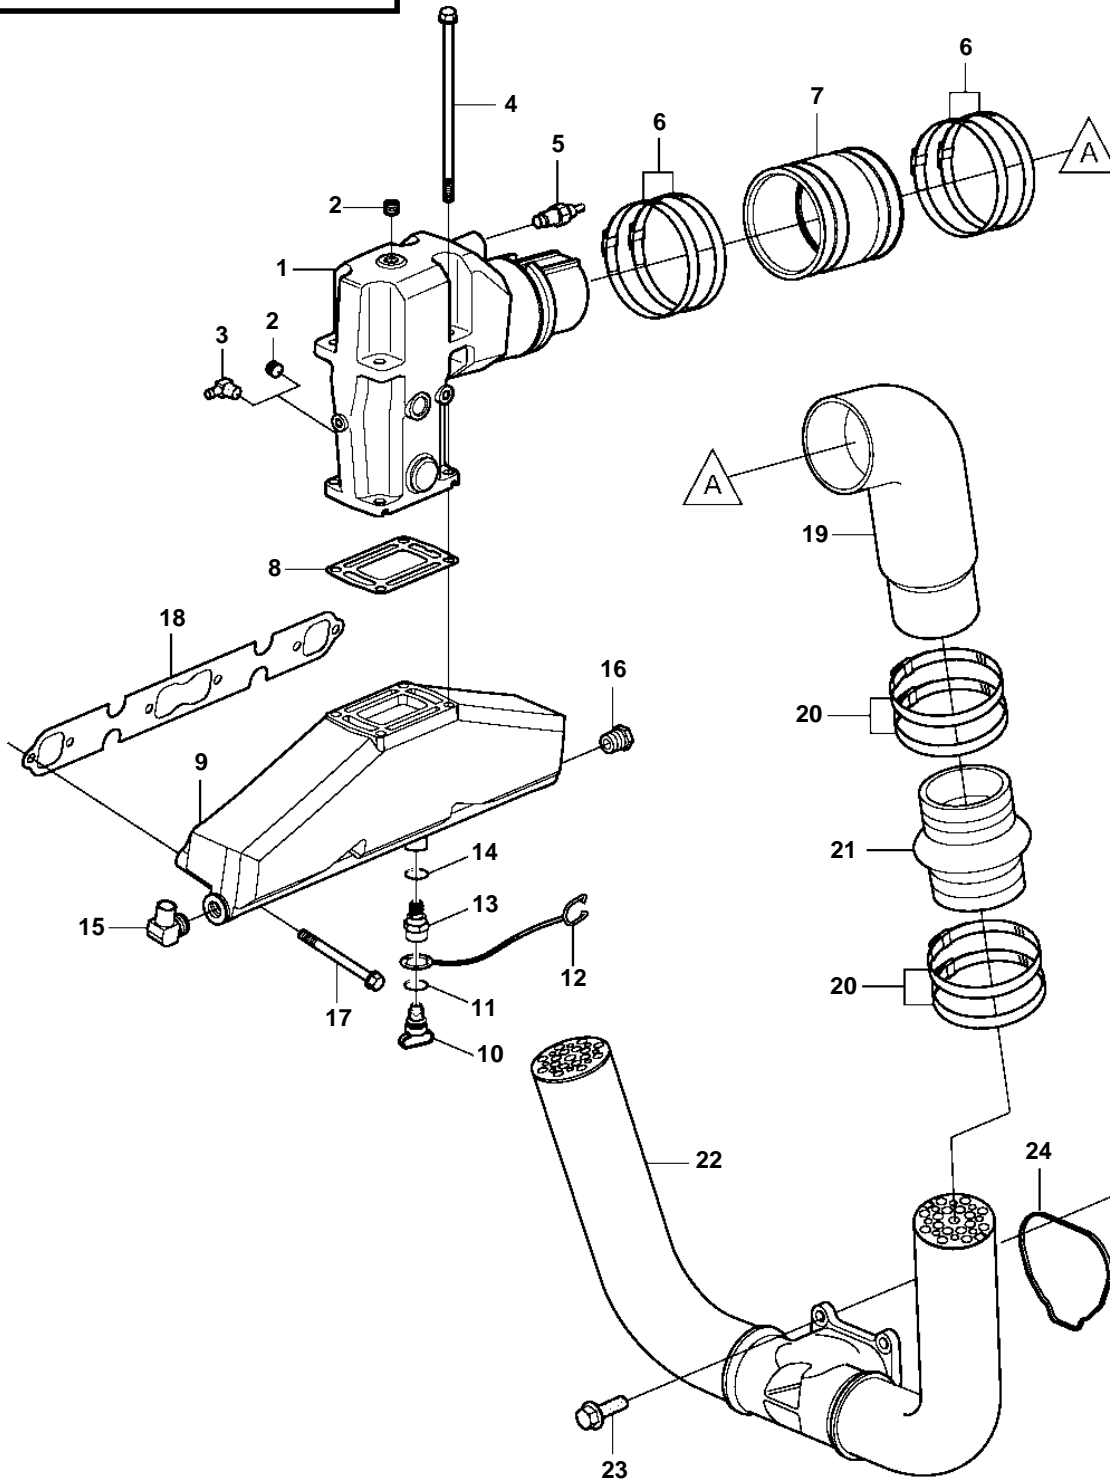

5.7GiE-300-J, 5.7GiE-300-JF, 5.7GXiE-J, 5.7GXiE-JF, 5.7GiE-300-K, 5.7GiE-300-KF, 5.7GXiE-K, 5.7GXiE-KF, 5.7GiE-300-M, 5.7GiE-300-MF, 5.7GXiE-M, 5.7GXiE-MF, 5.7GXiE-N, 5.7GiE-300-N

5.7GiE-300-J, 5.7GiE-300-JF, 5.7GXiE-J, 5.7GXiE-JF, 5.7GiE-300-K, 5.7GiE-300-KF, 5.7GXiE-K, 5.7GXiE-KF, 5.7GiE-300-M, 5.7GiE-300-MF, 5.7GXiE-M, 5.7GXiE-MF, 5.7GXiE-N, 5.7GiE-300-N

REF	PART NO.	QTY	DESCRIPTION	SEE SEC.	NOTES
1	3889965	2	Manifold		
			· Bulletin P-25-1-4	P-25-1-4-EN	Tall Riser Options
2	3850740	3	Plug		
3	3853597	1	Elbow		
4	3808361	8	Screw		
5	3862500	2	Temperature sensor		
6	3863443	8	Hose clamp		
7	3852696	2	Hose		
8	3863191	1	Kit		
		2	· Gasket		not sold separately
9	3847501	2	Manifold		
10	21114522	2	· Drain plug		
	3849500	1	· · Plug		Replaced by 21114522, not sold separately
11	976970	1	· · O-ring		
12	3849892	1	· · Retainer		
13	21238201	2	Adapter		
14	976970	2	· O-ring		
15	3852538	2	Elbow		
16	3595388	2	Plug		
17	3857184	12	Flange screw		
18	3852468	2	Gasket		
19	3863189	2	Elbow		
20	3863442	8	Hose clamp		
21	3863450	2	Bellows		
22	3847749	1	Exhaust pipe		
23	3841928	4	Screw		
24	3841013	1	Gasket