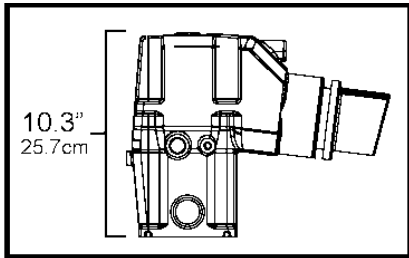

5.7GiE-300-J, 5.7GiE-300-JF, 5.7GXiE-J, 5.7GXiE-JF, 5.7GiE-300-K, 5.7GiE-300-KF, 5.7GXiE-K, 5.7GXiE-KF, 5.7GiE-300-M, 5.7GiE-300-MF, 5.7GXiE-M, 5.7GXiE-MF, 5.7GXiE-N, 5.7GiE-300-N

5.7GiE-300-J, 5.7GiE-300-JF, 5.7GXiE-J, 5.7GXiE-JF, 5.7GiE-300-K, 5.7GiE-300-KF, 5.7GXiE-K, 5.7GXiE-KF, 5.7GiE-300-M, 5.7GiE-300-MF, 5.7GXiE-M, 5.7GXiE-MF, 5.7GXiE-N, 5.7GiE-300-N

REF	PART NO.	QTY	DESCRIPTION	SEE SEC.	NOTES
1	3889965	2	Manifold		
			· Bulletin P-25-1-4	P-25-1-4-EN	Tall Riser Options
2	3850740	3	Plug		
3	3853597	1	Elbow		
4	3808361	8	Screw		
5	3862500	2	Temperature sensor		
6	3863443	8	Hose clamp		
7	3852696	2	Hose		
8	3863191	1	Kit		
		2	· Gasket		not sold separately
9	3847501	2	Manifold		
10	21114522	2	· Drain plug		
	3849500	1	· · Plug		Replaced by 21114522, not sold separately
11	976970	1	· · O-ring		
12	3849892	1	· · Retainer		
13	21238201	2	Adapter		
14	976970	2	· O-ring		
15	3852538	2	Elbow		
16	3595388	2	Plug		
17	3857184	12	Flange screw		
18	3852468	2	Gasket		
19	3863189	2	Elbow		
20	3863442	8	Hose clamp		
21	3863450	2	Bellows		
22	3847749	1	Exhaust pipe		
23	3841928	4	Screw		
24	3841013	1	Gasket