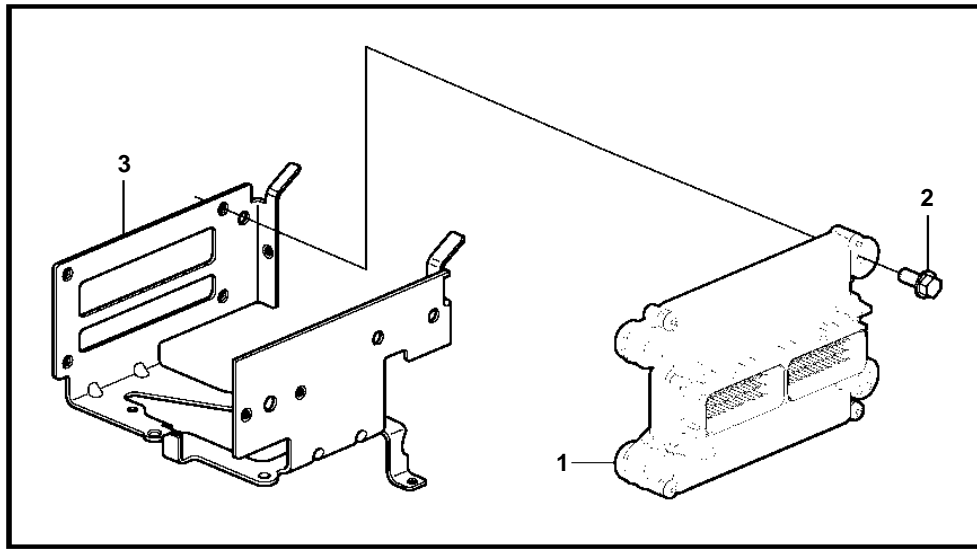

5.7GXIE-K, 5.7GXIE-KF

23996

5.7GXIE-K, 5.7GXIE-KF

REF	PART NO.	QTY	DESCRIPTION	NOTES
1		1	Ecu	
2	3843651	4	Screw	
3	3595367	1	Bracket	
4	3858973	1	Bolt	
5	3859020	1	Sensor, MAT/MAP	
6	3858988	1	· Sealing	
7	3858979	1	Sensor, crankshaft position	
8	3859009	1	· O-ring	
9	3858983	1	Bolt	
10		1	Throttle body	See "Throttle Body" page
		2	· Sensor, throttle position	
		1	· Switch, idle validation	
11	3863130	1	Sensor, camshaft position	
12	3850397	1	Switch, temperature	
13	3850357	2	Knock sensor	
14	3849477	1	Fitting	Starboard
	3593571	1	Fitting	Port
15	3887328	1	Sensor	
16	3887970	1	Fitting	
17	3862500	2	Temperature sensor	