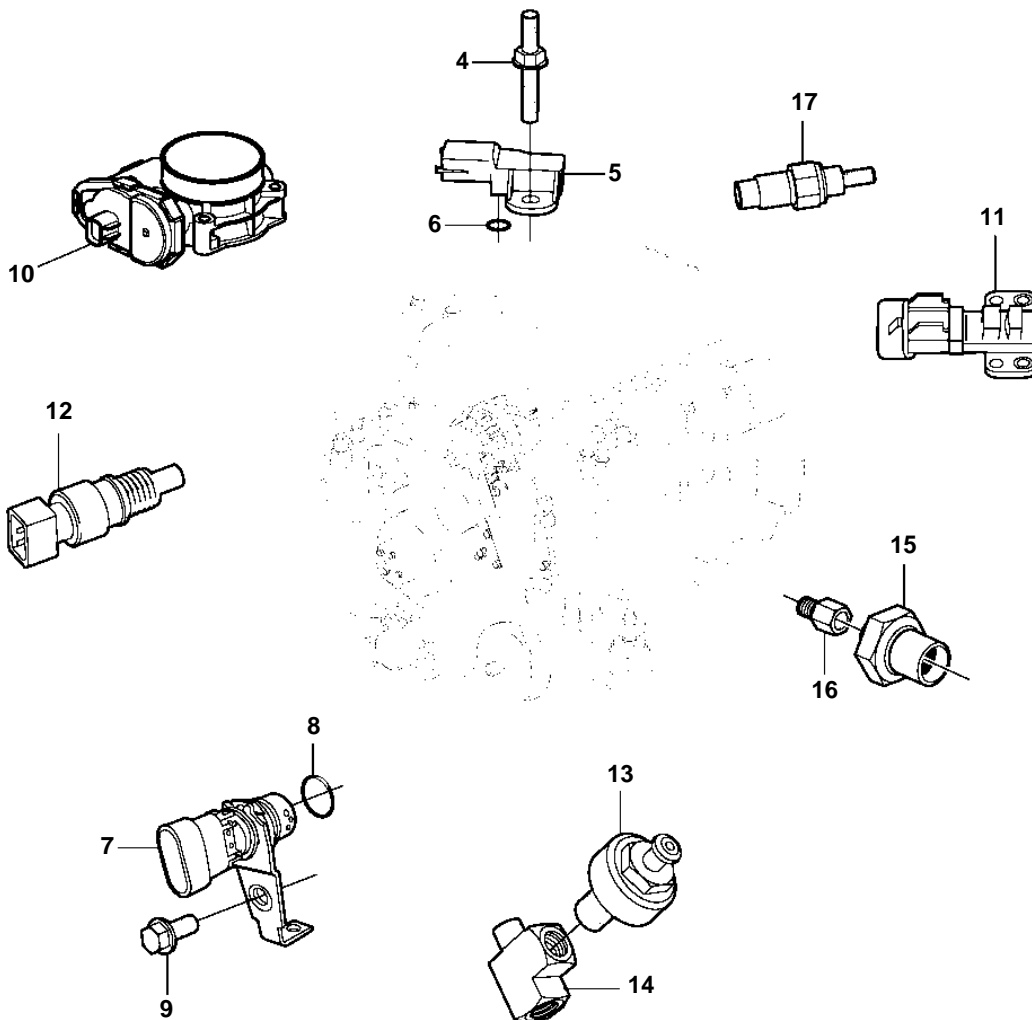

5.7GXIE-K, 5.7GXIE-KF

23996

5.7GXIE-K, 5.7GXIE-KF

REF	PART NO.	QTY	DESCRIPTION	NOTES
1		1	Ecu	
2	3843651	4	Screw	
3	3595367	1	Bracket	
4	3858973	1	Bolt	
5	3859020	1	Sensor, MAT/MAP	
6	3858988	1	· Sealing	
7	3858979	1	Sensor, crankshaft position	
8	3859009	1	· O-ring	
9	3858983	1	Bolt	
10		1	Throttle body	See "Throttle Body" page
		2	· Sensor, throttle position	
		1	· Switch, idle validation	
11	3863130	1	Sensor, camshaft position	
12	3850397	1	Switch, temperature	
13	3850357	2	Knock sensor	
14	3849477	1	Fitting	Starboard
	3593571	1	Fitting	Port
15	3887328	1	Sensor	
16	3887970	1	Fitting	
17	3862500	2	Temperature sensor	