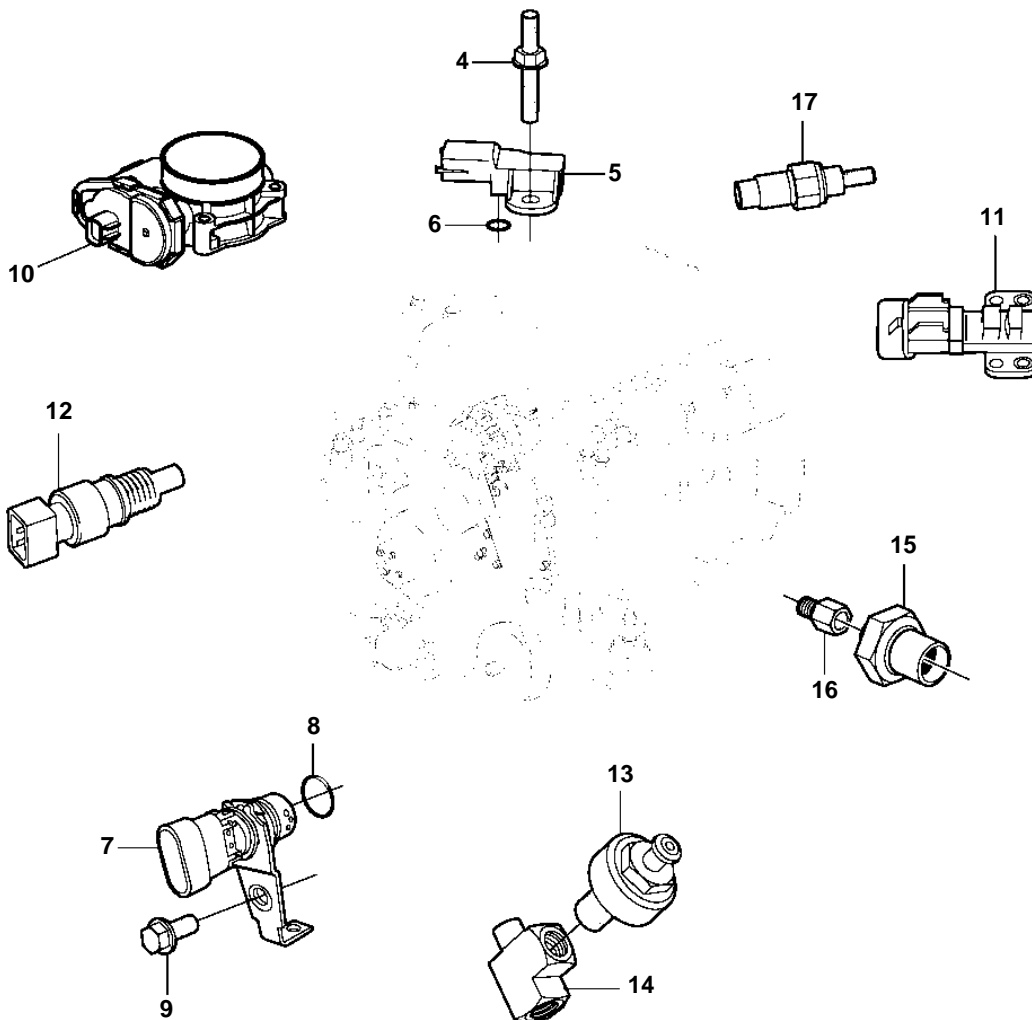

5.7GXiE-J, 5.7GXiE-JF, 5.7OSXiE-J, 5.7OSXiE-JF

23996

5.7GXIE-J, 5.7GXIE-JF, 5.7OSXiE-J, 5.7OSXiE-JF

REF	PART NO.	QTY	DESCRIPTION	NOTES
1	3594219	1	Module	
2	3843651	4	Screw	
3	3595367	1	Bracket	
4	3858973	1	Bolt	
5	3859020	1	Sensor, MAT/MAP	
6	3858988	1	· Sealing	
7	3858979	1	Sensor, crankshaft position	
8	3859009	1	· O-ring	
9	3858983	1	Bolt	
10		1	Throttle body	See "Throttle Body" page
		2	· Sensor, throttle position	
		1	· Switch, idle validation	
11	3863130	1	Sensor, camshaft position	
12	3850397	1	Switch, temperature	
13	3850357	2	Knock sensor	
14	3849477	1	Fitting	Starboard
	3593571	1	Fitting	Port
15	3887328	1	Sensor	
16	3887970	1	Fitting	
17	3862500	2	Temperature sensor	