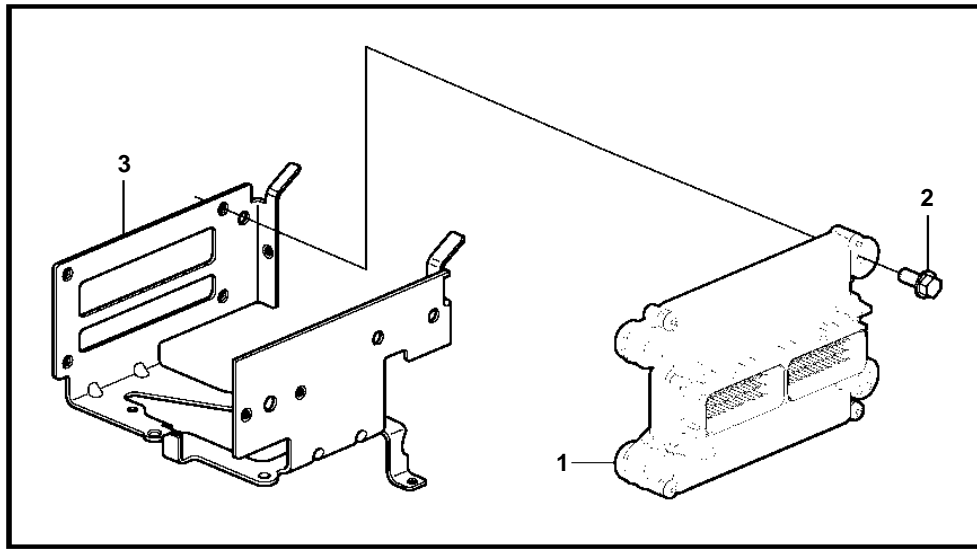

5.7GXiE-J, 5.7GXiE-JF, 5.7OSXiE-J, 5.7OSXiE-JF

23996

5.7GXIE-J, 5.7GXIE-JF, 5.7OSXiE-J, 5.7OSXiE-JF

REF	PART NO.	QTY	DESCRIPTION	NOTES
1	3594219	1	Module	
2	3843651	4	Screw	
3	3595367	1	Bracket	
4	3858973	1	Bolt	
5	3859020	1	Sensor, MAT/MAP	
6	3858988	1	· Sealing	
7	3858979	1	Sensor, crankshaft position	
8	3859009	1	· O-ring	
9	3858983	1	Bolt	
10		1	Throttle body	See "Throttle Body" page
		2	· Sensor, throttle position	
		1	· Switch, idle validation	
11	3863130	1	Sensor, camshaft position	
12	3850397	1	Switch, temperature	
13	3850357	2	Knock sensor	
14	3849477	1	Fitting	Starboard
	3593571	1	Fitting	Port
15	3887328	1	Sensor	
16	3887970	1	Fitting	
17	3862500	2	Temperature sensor	