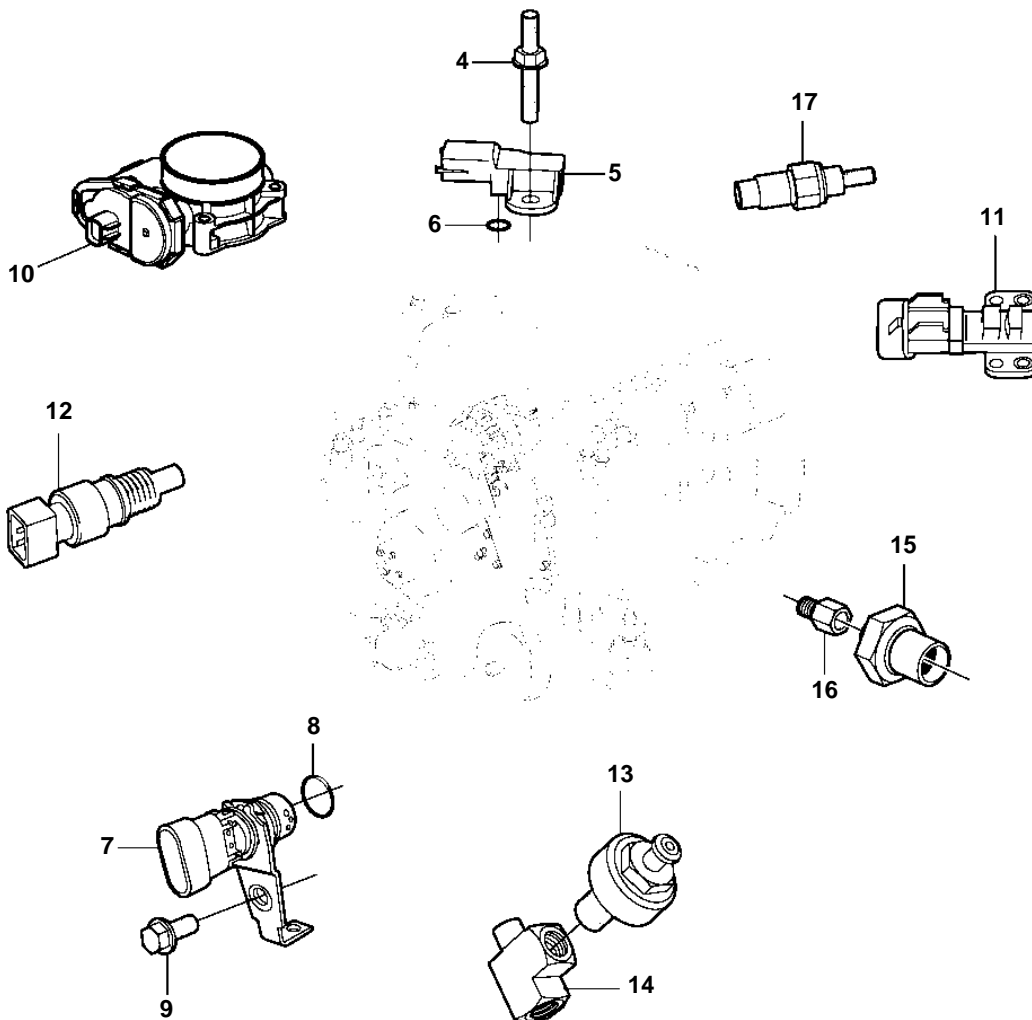

5.7GiE-300-K, 5.7GiE-300-KF

23996

## 5.7GiE-300-K, 5.7GiE-300-KF

REF	PART NO.	QTY	DESCRIPTION	NOTES
1		1	Ecu	
2	3843651	4	Screw	
3	3595367	1	Bracket	
4	3858973	1	Bolt	
5	3859020	1	Sensor, MAT/MAP	
6	3858988	1	· Sealing	
7	3858979	1	Sensor, crankshaft position	
8	3859009	1	· O-ring	
9	3858983	1	Bolt	
10		1	Throttle body	See "Throttle Body" page
		2	· Sensor, throttle position	
		1	· Switch, idle validation	
11	3863130	1	Sensor, camshaft position	
12	3850397	1	Switch, temperature	
13	3850357	2	Knock sensor	
14	3849477	1	Fitting	Starboard
	3593571	1	Fitting	Port
15	3887328	1	Sensor	
16	3887970	1	Fitting	
17	3862500	2	Temperature sensor	