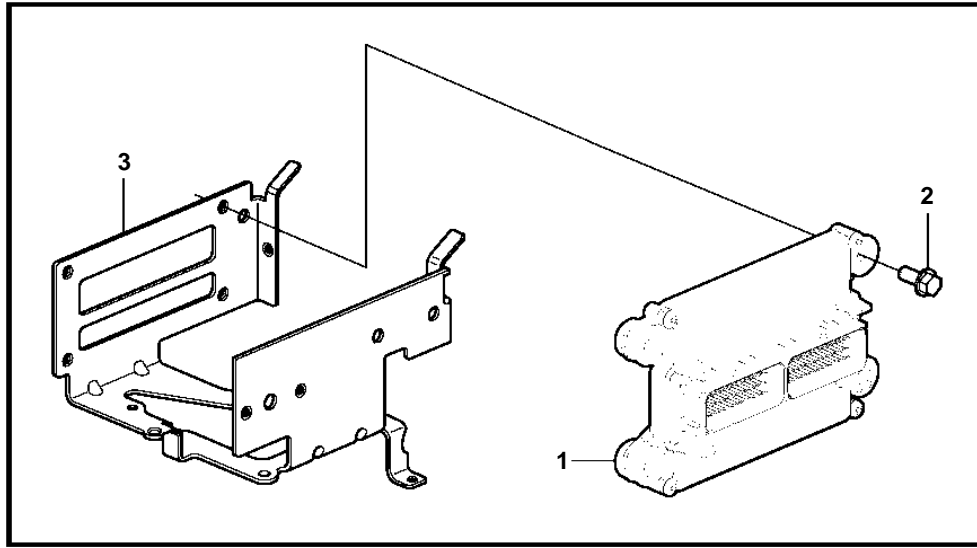

5.7GiE-300-K, 5.7GiE-300-KF

23996

5.7GiE-300-K, 5.7GiE-300-KF

REF	PART NO.	QTY	DESCRIPTION	NOTES
1		1	Ecu	
2	3843651	4	Screw	
3	3595367	1	Bracket	
4	3858973	1	Bolt	
5	3859020	1	Sensor, MAT/MAP	
6	3858988	1	· Sealing	
7	3858979	1	Sensor, crankshaft position	
8	3859009	1	· O-ring	
9	3858983	1	Bolt	
10		1	Throttle body	See "Throttle Body" page
		2	· Sensor, throttle position	
		1	· Switch, idle validation	
11	3863130	1	Sensor, camshaft position	
12	3850397	1	Switch, temperature	
13	3850357	2	Knock sensor	
14	3849477	1	Fitting	Starboard
	3593571	1	Fitting	Port
15	3887328	1	Sensor	
16	3887970	1	Fitting	
17	3862500	2	Temperature sensor