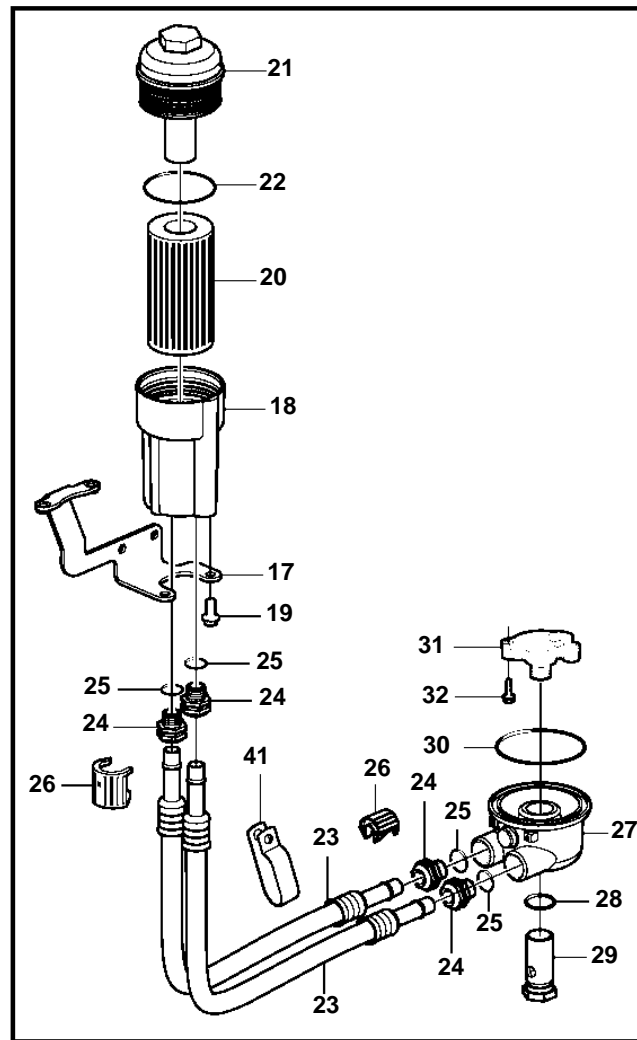

5.7GiE-300-JF, 5.7GXiE-JF, 5.7OSiE-300-JF, 5.7OSXiE-JF

23804

5.7GiE-300-JF, 5.7GXiE-JF, 5.7OSiE-300-JF, 5.7OSXiE-JF

| REF | PART NO. | QTY | DESCRIPTION | NOTES |
|-----|----------|-----|----------------|---------------------|
| 1 | 3856125 | 1 | Oil pump | |
| 2 | 3856126 | 1 | Strainer | |
| 3 | 3853198 | 1 | Shaft | |
| 4 | 3853199 | 1 | Retainer | |
| 5 | 3855972 | 2 | Pin | |
| 6 | 3853234 | 1 | Bolt | |
| 7 | 3852744 | 1 | Baffle | |
| 8 | 3862354 | 6 | Stud | |
| 9 | 3857664 | 5 | Nut | |
| 10 | 3857778 | 1 | Sump | |
| 11 | 3856138 | 1 | Gasket kit | |
| 12 | 3856121 | 1 | Reinforcement | Starboard |
| 13 | 3856120 | 1 | Reinforcement | Port |
| 14 | 3853202 | 4 | Stud | |
| 15 | 3856930 | 4 | Nut | |
| 16 | 3852595 | 14 | Bolt | |
| 17 | 40005662 | 1 | Bracket | |
| 18 | 3886659 | 1 | Oil reservoir | |
| 19 | 3595499 | 2 | Screw | |
| 20 | 8692305 | 1 | Oil filter | |
| 21 | 3875234 | 1 | Cardboard tube | |
| 22 | | 1 | · O-ring | not sold separately |
| 23 | 3887657 | 2 | Hose assembly | |
| 24 | 3886181 | 4 | Fitting screw | |
| 25 | | 4 | · O-ring | not sold separately |
| 26 | 3888543 | 4 | Clip | |
| 27 | 3886019 | 1 | Adapter | |
| 28 | 3852089 | 1 | O-ring | |
| 29 | 3853495 | 1 | Retainer | |
| 30 | 3852470 | 1 | O-ring | |
| 31 | 3852219 | 1 | Valve | |
| 32 | 3852133 | 2 | Screw | |
| 33 | 3595311 | 1 | Dipstick tube | |
| 34 | 3852033 | 1 | O-ring | |
| 35 | 3851981 | 1 | Washer | |
| 36 | 3587783 | 1 | Fitting | |
| 37 | 3853674 | 1 | O-ring | |
| 38 | 3852007 | 1 | Washer | |
| 39 | 888958 | 1 | Retainer | |
| 40 | 21107444 | 1 | Dipstick | |