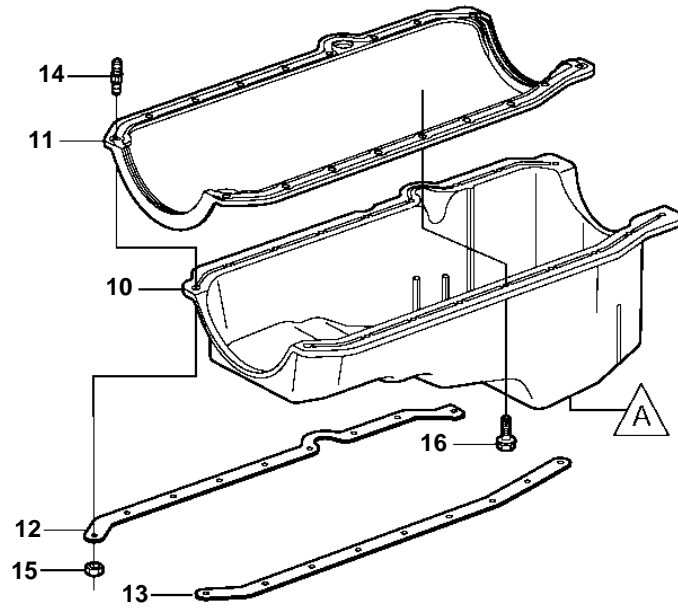

5.7GiE-300-JF, 5.7GXiE-JF, 5.7OSiE-300-JF, 5.7OSXiE-JF

23804

5.7GiE-300-JF, 5.7GXiE-JF, 5.7OSiE-300-JF, 5.7OSXiE-JF

| REF | PART NO. | QTY | DESCRIPTION | NOTES |
|-----|----------|-----|----------------|---------------------|
| 1 | 3856125 | 1 | Oil pump | |
| 2 | 3856126 | 1 | Strainer | |
| 3 | 3853198 | 1 | Shaft | |
| 4 | 3853199 | 1 | Retainer | |
| 5 | 3855972 | 2 | Pin | |
| 6 | 3853234 | 1 | Bolt | |
| 7 | 3852744 | 1 | Baffle | |
| 8 | 3862354 | 6 | Stud | |
| 9 | 3857664 | 5 | Nut | |
| 10 | 3857778 | 1 | Sump | |
| 11 | 3856138 | 1 | Gasket kit | |
| 12 | 3856121 | 1 | Reinforcement | Starboard |
| 13 | 3856120 | 1 | Reinforcement | Port |
| 14 | 3853202 | 4 | Stud | |
| 15 | 3856930 | 4 | Nut | |
| 16 | 3852595 | 14 | Bolt | |
| 17 | 40005662 | 1 | Bracket | |
| 18 | 3886659 | 1 | Oil reservoir | |
| 19 | 3595499 | 2 | Screw | |
| 20 | 8692305 | 1 | Oil filter | |
| 21 | 3875234 | 1 | Cardboard tube | |
| 22 | | 1 | · O-ring | not sold separately |
| 23 | 3887657 | 2 | Hose assembly | |
| 24 | 3886181 | 4 | Fitting screw | |
| 25 | | 4 | · O-ring | not sold separately |
| 26 | 3888543 | 4 | Clip | |
| 27 | 3886019 | 1 | Adapter | |
| 28 | 3852089 | 1 | O-ring | |
| 29 | 3853495 | 1 | Retainer | |
| 30 | 3852470 | 1 | O-ring | |
| 31 | 3852219 | 1 | Valve | |
| 32 | 3852133 | 2 | Screw | |
| 33 | 3595311 | 1 | Dipstick tube | |
| 34 | 3852033 | 1 | O-ring | |
| 35 | 3851981 | 1 | Washer | |
| 36 | 3587783 | 1 | Fitting | |
| 37 | 3853674 | 1 | O-ring | |
| 38 | 3852007 | 1 | Washer | |
| 39 | 888958 | 1 | Retainer | |
| 40 | 21107444 | 1 | Dipstick | |