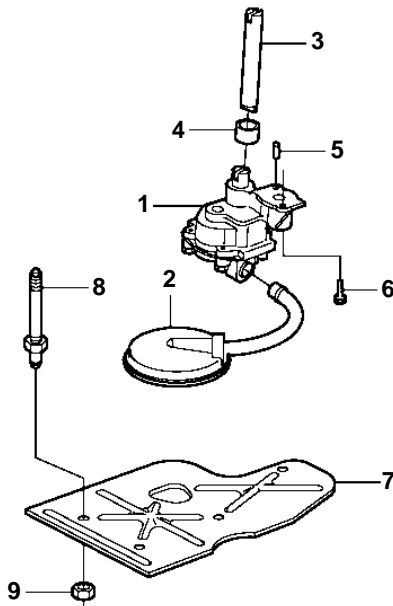

5.7GiE-300-JF, 5.7GXiE-JF, 5.7OSiE-300-JF, 5.7OSXiE-JF

23804

5.7GiE-300-JF, 5.7GXiE-JF, 5.7OSiE-300-JF, 5.7OSXiE-JF

| REF | PART NO. | QTY | DESCRIPTION | NOTES |
|-----|----------|-----|----------------|---------------------|
| 1 | 3856125 | 1 | Oil pump | |
| 2 | 3856126 | 1 | Strainer | |
| 3 | 3853198 | 1 | Shaft | |
| 4 | 3853199 | 1 | Retainer | |
| 5 | 3855972 | 2 | Pin | |
| 6 | 3853234 | 1 | Bolt | |
| 7 | 3852744 | 1 | Baffle | |
| 8 | 3862354 | 6 | Stud | |
| 9 | 3857664 | 5 | Nut | |
| 10 | 3857778 | 1 | Sump | |
| 11 | 3856138 | 1 | Gasket kit | |
| 12 | 3856121 | 1 | Reinforcement | Starboard |
| 13 | 3856120 | 1 | Reinforcement | Port |
| 14 | 3853202 | 4 | Stud | |
| 15 | 3856930 | 4 | Nut | |
| 16 | 3852595 | 14 | Bolt | |
| 17 | 40005662 | 1 | Bracket | |
| 18 | 3886659 | 1 | Oil reservoir | |
| 19 | 3595499 | 2 | Screw | |
| 20 | 8692305 | 1 | Oil filter | |
| 21 | 3875234 | 1 | Cardboard tube | |
| 22 | | 1 | · O-ring | not sold separately |
| 23 | 3887657 | 2 | Hose assembly | |
| 24 | 3886181 | 4 | Fitting screw | |
| 25 | | 4 | · O-ring | not sold separately |
| 26 | 3888543 | 4 | Clip | |
| 27 | 3886019 | 1 | Adapter | |
| 28 | 3852089 | 1 | O-ring | |
| 29 | 3853495 | 1 | Retainer | |
| 30 | 3852470 | 1 | O-ring | |
| 31 | 3852219 | 1 | Valve | |
| 32 | 3852133 | 2 | Screw | |
| 33 | 3595311 | 1 | Dipstick tube | |
| 34 | 3852033 | 1 | O-ring | |
| 35 | 3851981 | 1 | Washer | |
| 36 | 3587783 | 1 | Fitting | |
| 37 | 3853674 | 1 | O-ring | |
| 38 | 3852007 | 1 | Washer | |
| 39 | 888958 | 1 | Retainer | |
| 40 | 21107444 | 1 | Dipstick | |