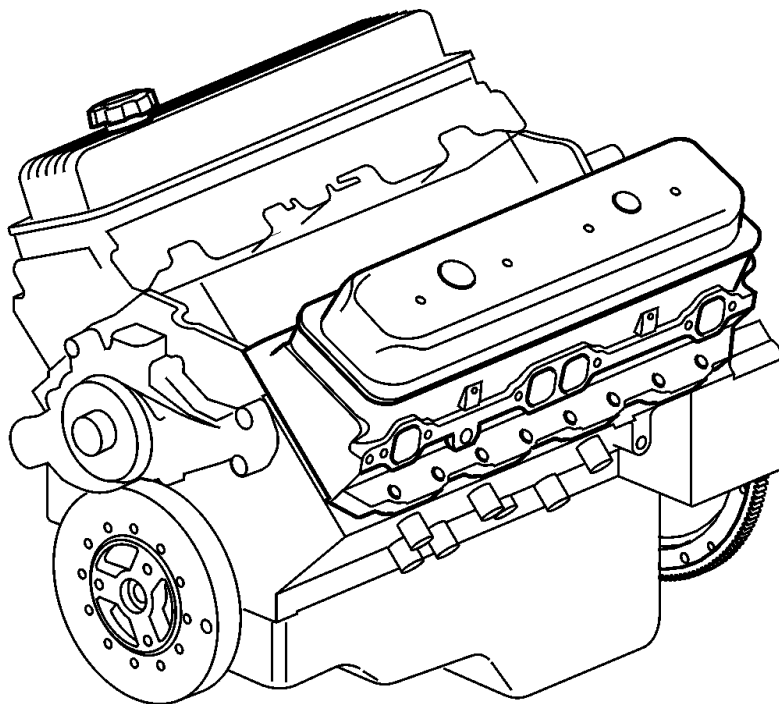

5.7GXie-J, 5.7GXie-JF, 5.7OSXie-J, 5.7OSXie-JF, 5.7GXie-K, 5.7GXie-KF, 5.7GXie-M, 5.7GXie-MF

1

5.7GXIE-J, 5.7GXIE-JF, 5.7OSXiE-J, 5.7OSXiE-JF, 5.7GXIE-K, 5.7GXIE-KF, 5.7GXIE-M, 5.7GXIE-MF

REF	PART NO.	QTY	DESCRIPTION	SEE SEC.	NOTES
1	3862059	1	Longblock		Image is a generic picture of longblock, details about included parts are in Parts Bulletin.
			• Bulletin P-21-0-4	P-21-0-4-EN	Longblock guidelines, 5.7L
			• Bulletin P-21-0-25	P-21-0-25-EN	US EPA Regulations for Longblock Sales and Use
1					Variably replaced, see below
	3801411	1	Engine, exch		use to repair non-compliant engines
			• Bulletin P-21-0-25	P-21-0-25-EN	US EPA Regulations for Longblock Sales and Use