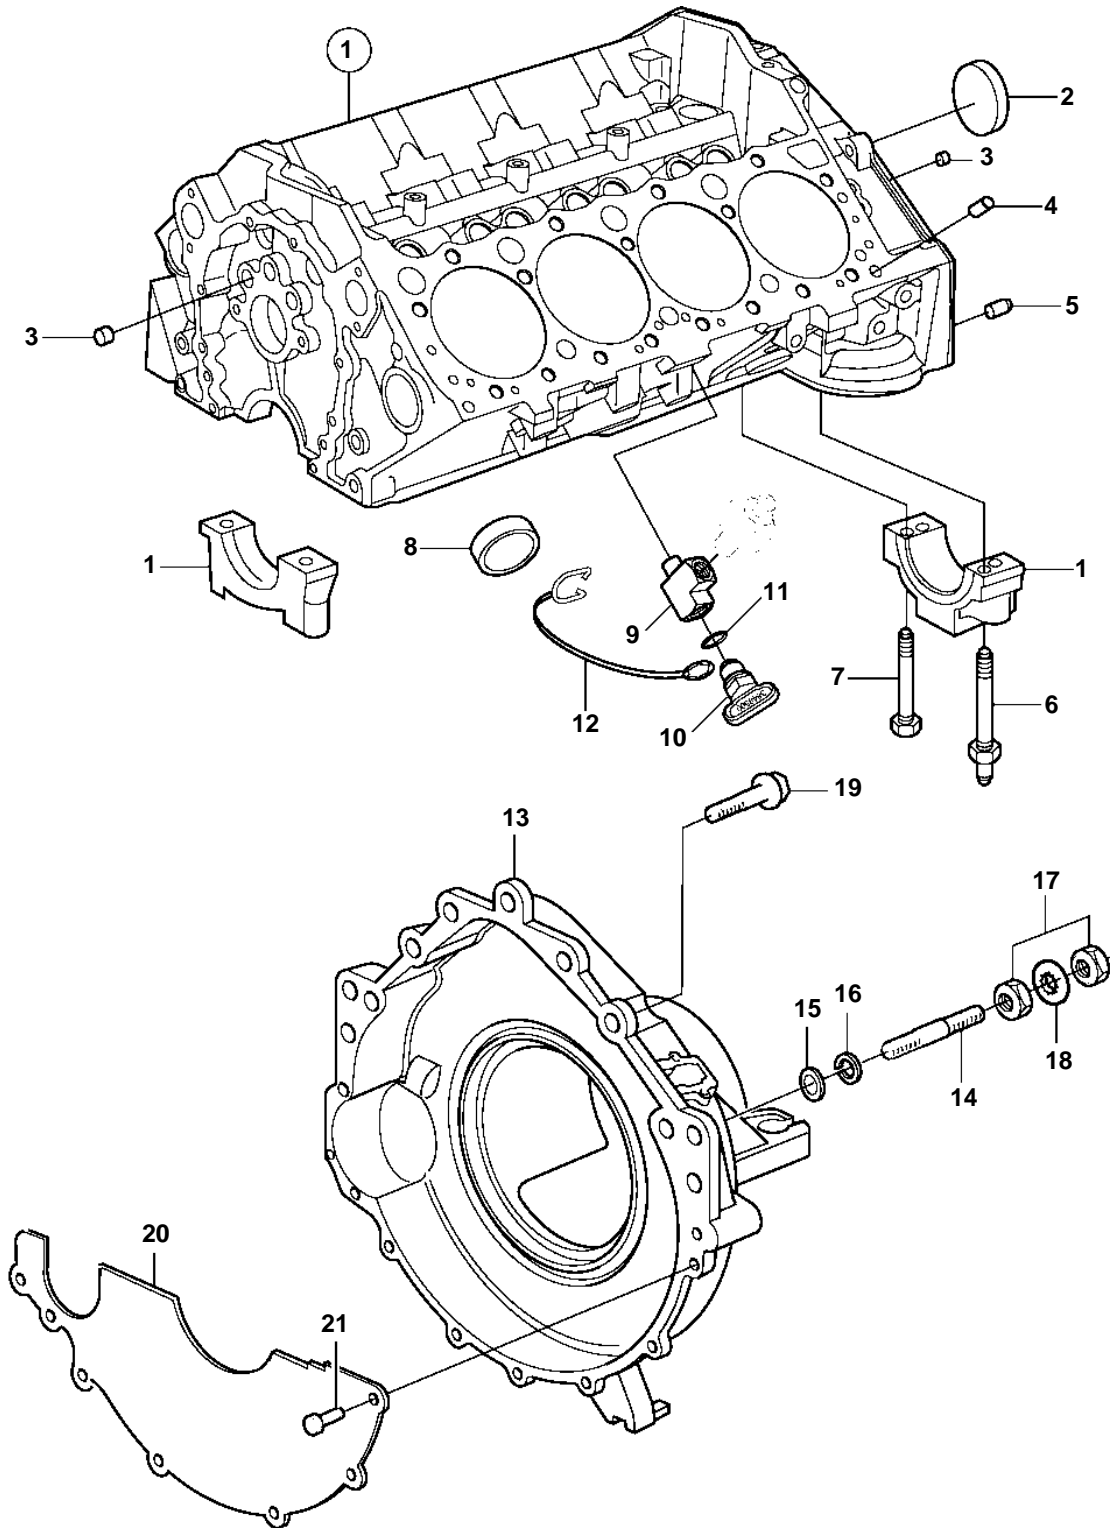

5.7GiE-300-J, 5.7GXiE-J, 5.7OSiE-300-J, 5.7OSXiE-J, 5.7GiE-300-K, 5.7GXiE-K, 5.7GiE-300-M, 5.7GXiE-M, 5.7GXiE-N, 5.7GiE-300-N

5.7GiE-300-J, 5.7GXiE-J, 5.7OSiE-300-J, 5.7OSXiE-J, 5.7GiE-300-K, 5.7GXiE-K, 5.7GiE-300-M, 5.7GXiE-M, 5.7GXiE-N, 5.7GiE-300-N

REF	PART NO.	QTY	DESCRIPTION	NOTES
1		1	Cylinder block	See "Longblock" section
2	3853209	1	• Core plug	
3	952075	X	• Plug	
4	3853114	4	• Locating pin, cylinder head	
5	3856001	2	• Pin, flywheel housing	
6	3862354	6	• Stud	
7	3862355	10	• Bolt	
8	3852100	8	Core plug	
9	3593571	1	Fitting	Port
	3849477	1	Fitting	Starboard
10	21114522	2	Drain plug	
	3849500	1	• Plug	Replaced by 21114522, not sold separately
11	976970	1	• O-ring	not sold separately
12	3849892	1	• Retainer	
13	3808573	1	Flywheel housing	
14	3850571	2	Stud	
15	980933	2	Washer	
16	3852002	2	Spring washer	
17		4	Nut	
18		4	Washer	
19	3853392	2	Screw	L=2.50" (64mm)
	3860582	3	Screw	L=1.25" (32mm)
20	3854604	1	Cover	
21	3852421	4	Screw	