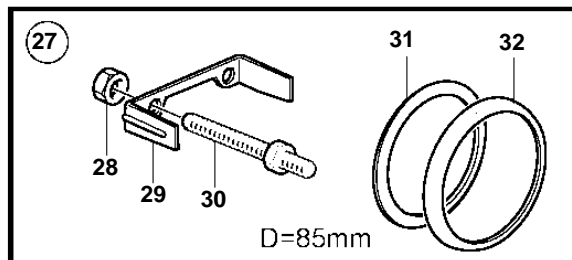

5.7GiE-300-J, 5.7GiE-300-JF, 5.7GXiE-J, 5.7GXiE-JF, 5.7OSiE-300-J, 5.7OSiE-300-JF, 5.7OSXiE-J, 5.7OSXiE-JF, 5.7GiE-300-K, 5.7GiE-300-KF, 5.7GXiE-K, 5.7GXiE-KF, 5.7GiE-300-M, 5.7GiE-300-MF, 5.7GXiE-M, 5.7GXiE-MF, 5.7GXiE-N, 5.7GiE-300-N

5.7GiE-300-J, 5.7GiE-300-JF, 5.7GXiE-J, 5.7GXiE-JF, 5.7OSiE-300-J, 5.7OSiE-300-JF, 5.7OSXiE-J, 5.7OSXiE-JF, 5.7GiE-300-K, 5.7GiE-300-KF, 5.7GXiE-K, 5.7GXiE-KF, 5.7GiE-300-M, 5.7GiE-300-MF, 5.7GXiE-M, 5.7GXiE-MF, 5.7GXiE-N, 5.7GiE-300-N

REF	PART NO.	QTY	DESCRIPTION	SEE SEC.	NOTES
1	3885696	1	Tachometer		6000 RPM, Black
	21234541	1	Tachometer		6000 RPM, Black
	3885697	1	Tachometer		6000 RPM, White
	21234537	1	Tachometer		6000 RPM, White
2	3884843	1	· Wiring harness		
3	3847841	1	Tachometer kit		6000 RPM, Black
			· Bulletin P-36-9-3	P-36-9-3-EN	New products in the EVC family
3	21234545	1	Tachometer kit		6000 RPM, Black
	3847844	1	Tachometer kit		6000 RPM, White
			· Bulletin P-36-9-3	P-36-9-3-EN	New products in the EVC family
3	21234544	1	Tachometer kit		6000 RPM, White
4	874930	1	Speedometer		White 0-40 Knots, 0-45 MPH
	874917	1	Speedometer		Black 0-40 Knots, 0-45 MPH
	881650	1	Speedometer		White 0-60 Knots, 0-70 MPH
	881645	1	Speedometer		Black 0-60 Knots, 0-70 MPH
	3807508	1	Speedometer		Black, 0-45 MPH
	3807510	1	Speedometer		Black, 0-70 MPH
		1	Speedometer		White, 0-45 MPH, part no longer sold
	3807513	1	Speedometer		White, 0-70 MPH
	3595249	1	Speedometer		Unit neutral, D=110mm, White 0-40 Knots, replaced by next part number
			· Bulletin P-36-9-3	P-36-9-3-EN	New products in the EVC family
4	21265103		Speedometer		Unit neutral, D=110mm, White 0-40 Knots
	3595253	1	Speedometer		Unit neutral, D=110mm, White 0-60 Knots, replaced by next part number
			· Bulletin P-36-9-3	P-36-9-3-EN	New products in the EVC family
4	21265105	1	Speedometer		Unit neutral, D=110mm, White 0-60 Knots
	3595246	1	Speedometer		Unit neutral, D=110mm, Black 0-40 Knots, replaced by next part number
			· Bulletin P-36-9-3	P-36-9-3-EN	New products in the EVC family
4	21265101	1	Speedometer		Unit neutral, D=110mm, Black 0-40 Knots
	3595250	1	Speedometer		Unit neutral, D=110mm, Black 0-60 Knots, replaced by next part number
			· Bulletin P-36-9-3	P-36-9-3-EN	New products in the EVC family
4	21265104	1	Speedometer		Unit neutral, D=110mm, Black 0-60 Knots
5	874708	1	Mounting kit		Black
6	874449	1	· Attaching ring		
7	874706	1	· Gasket		
8	874447	1	· Ring		
9	3847888	1	Mounting kit		Black
			· Bulletin P-36-9-3	P-36-9-3-EN	New products in the EVC family
10	3884098	1	· Attaching ring		
11	3884103	1	· Gasket		
12	3847887	1	· Ring		
13	874732	1	Mounting kit		Chrome
14	874449	1	· Attaching ring		
15	874706	1	· Gasket		
16	874730	1	· Ring		
17	3885216	1	Mounting kit		Chrome
			· Bulletin P-36-9-3	P-36-9-3-EN	New products in the EVC family
18	3884098	1	· Attaching ring		
19	3884103	1	· Gasket		
20	3884096	1	· Ring		
21	881612	1	Brace kit		Black
22	881610	2	· Nut		
23	881608	1	· Brace		
24	881609	2	· Stud		
25	874706	1	· Gasket		
26	874447	1	· Ring		
27	881614	1	Brace kit		Chrome
28	881610	2	· Nut		
29	881608	1	· Brace		
30	881609	2	· Stud		
31	874706	1	· Gasket		
32	874730	1	· Ring		
33	3886791	1	X-ring		For flush mounting.