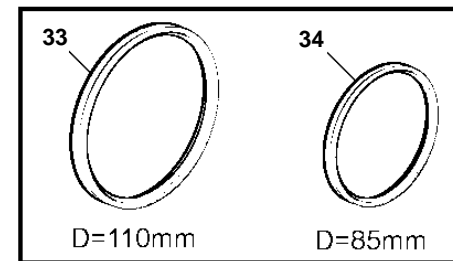

5.7GiE-300-J, 5.7GiE-300-JF, 5.7GXiE-J, 5.7GXiE-JF, 5.7OSiE-300-J, 5.7OSiE-300-JF, 5.7OSXiE-J, 5.7OSXiE-JF, 5.7GiE-300-K, 5.7GiE-300-KF, 5.7GXiE-K, 5.7GXiE-KF, 5.7GiE-300-M, 5.7GiE-300-MF, 5.7GXiE-M, 5.7GXiE-MF, 5.7GXiE-N, 5.7GiE-300-N

5.7GiE-300-J, 5.7GiE-300-JF, 5.7GXiE-J, 5.7GXiE-JF, 5.7OSiE-300-J, 5.7OSiE-300-JF, 5.7OSXiE-J, 5.7OSXiE-JF, 5.7GiE-300-K, 5.7GiE-300-KF, 5.7GXiE-K, 5.7GXiE-KF, 5.7GiE-300-M, 5.7GiE-300-MF, 5.7GXiE-M, 5.7GXiE-MF, 5.7GXiE-N, 5.7GiE-300-N

REF	PART NO.	QTY	DESCRIPTION	SEE SEC.	NOTES
1	3885696	1	Tachometer		6000 RPM, Black
	21234541	1	Tachometer		6000 RPM, Black
	3885697	1	Tachometer		6000 RPM, White
	21234537	1	Tachometer		6000 RPM, White
2	3884843	1	· Wiring harness		
3	3847841	1	Tachometer kit		6000 RPM, Black
			· Bulletin P-36-9-3	P-36-9-3-EN	New products in the EVC family
3	21234545	1	Tachometer kit		6000 RPM, Black
	3847844	1	Tachometer kit		6000 RPM, White
			· Bulletin P-36-9-3	P-36-9-3-EN	New products in the EVC family
3	21234544	1	Tachometer kit		6000 RPM, White
4	874930	1	Speedometer		White 0-40 Knots, 0-45 MPH
	874917	1	Speedometer		Black 0-40 Knots, 0-45 MPH
	881650	1	Speedometer		White 0-60 Knots, 0-70 MPH
	881645	1	Speedometer		Black 0-60 Knots, 0-70 MPH
	3807508	1	Speedometer		Black, 0-45 MPH
	3807510	1	Speedometer		Black, 0-70 MPH
		1	Speedometer		White, 0-45 MPH, part no longer sold
	3807513	1	Speedometer		White, 0-70 MPH
	3595249	1	Speedometer		Unit neutral, D=110mm, White 0-40 Knots, replaced by next part number
			· Bulletin P-36-9-3	P-36-9-3-EN	New products in the EVC family
4	21265103		Speedometer		Unit neutral, D=110mm, White 0-40 Knots
	3595253	1	Speedometer		Unit neutral, D=110mm, White 0-60 Knots, replaced by next part number
			· Bulletin P-36-9-3	P-36-9-3-EN	New products in the EVC family
4	21265105	1	Speedometer		Unit neutral, D=110mm, White 0-60 Knots
	3595246	1	Speedometer		Unit neutral, D=110mm, Black 0-40 Knots, replaced by next part number
			· Bulletin P-36-9-3	P-36-9-3-EN	New products in the EVC family
4	21265101	1	Speedometer		Unit neutral, D=110mm, Black 0-40 Knots
	3595250	1	Speedometer		Unit neutral, D=110mm, Black 0-60 Knots, replaced by next part number
			· Bulletin P-36-9-3	P-36-9-3-EN	New products in the EVC family
4	21265104	1	Speedometer		Unit neutral, D=110mm, Black 0-60 Knots
5	874708	1	Mounting kit		Black
6	874449	1	· Attaching ring		
7	874706	1	· Gasket		
8	874447	1	· Ring		
9	3847888	1	Mounting kit		Black
			· Bulletin P-36-9-3	P-36-9-3-EN	New products in the EVC family
10	3884098	1	· Attaching ring		
11	3884103	1	· Gasket		
12	3847887	1	· Ring		
13	874732	1	Mounting kit		Chrome
14	874449	1	· Attaching ring		
15	874706	1	· Gasket		
16	874730	1	· Ring		
17	3885216	1	Mounting kit		Chrome
			· Bulletin P-36-9-3	P-36-9-3-EN	New products in the EVC family
18	3884098	1	· Attaching ring		
19	3884103	1	· Gasket		
20	3884096	1	· Ring		
21	881612	1	Brace kit		Black
22	881610	2	· Nut		
23	881608	1	· Brace		
24	881609	2	· Stud		
25	874706	1	· Gasket		
26	874447	1	· Ring		
27	881614	1	Brace kit		Chrome
28	881610	2	· Nut		
29	881608	1	· Brace		
30	881609	2	· Stud		
31	874706	1	· Gasket		
32	874730	1	· Ring		
33	3886791	1	X-ring		For flush mounting.