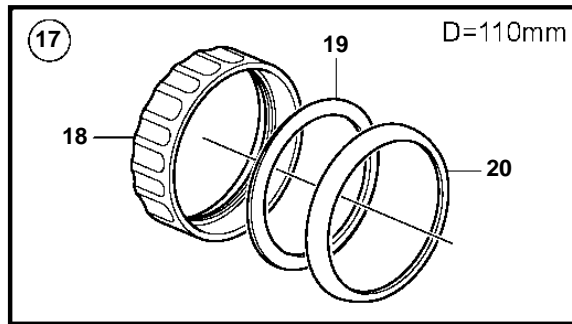

5.7GiE-300-J, 5.7GiE-300-JF, 5.7GXiE-J, 5.7GXiE-JF, 5.7OSiE-300-J, 5.7OSiE-300-JF, 5.7OSXiE-J, 5.7OSXiE-JF, 5.7GiE-300-K, 5.7GiE-300-KF, 5.7GXiE-K, 5.7GXiE-KF, 5.7GiE-300-M, 5.7GiE-300-MF, 5.7GXiE-M, 5.7GXiE-MF, 5.7GXiE-N, 5.7GiE-300-N

5.7GiE-300-J, 5.7GiE-300-JF, 5.7GXiE-J, 5.7GXiE-JF, 5.7OSiE-300-J, 5.7OSiE-300-JF, 5.7OSXiE-J, 5.7OSXiE-JF, 5.7GiE-300-K, 5.7GiE-300-KF, 5.7GXiE-K, 5.7GXiE-KF, 5.7GiE-300-M, 5.7GiE-300-MF, 5.7GXiE-M, 5.7GXiE-MF, 5.7GXiE-N, 5.7GiE-300-N

REF	PART NO.	QTY	DESCRIPTION	SEE SEC.	NOTES
1	3885696	1	Tachometer		6000 RPM, Black
	21234541	1	Tachometer		6000 RPM, Black
	3885697	1	Tachometer		6000 RPM, White
	21234537	1	Tachometer		6000 RPM, White
2	3884843	1	· Wiring harness		
3	3847841	1	Tachometer kit		6000 RPM, Black
			· Bulletin P-36-9-3	P-36-9-3-EN	New products in the EVC family
3	21234545	1	Tachometer kit		6000 RPM, Black
	3847844	1	Tachometer kit		6000 RPM, White
			· Bulletin P-36-9-3	P-36-9-3-EN	New products in the EVC family
3	21234544	1	Tachometer kit		6000 RPM, White
4	874930	1	Speedometer		White 0-40 Knots, 0-45 MPH
	874917	1	Speedometer		Black 0-40 Knots, 0-45 MPH
	881650	1	Speedometer		White 0-60 Knots, 0-70 MPH
	881645	1	Speedometer		Black 0-60 Knots, 0-70 MPH
	3807508	1	Speedometer		Black, 0-45 MPH
	3807510	1	Speedometer		Black, 0-70 MPH
		1	Speedometer		White, 0-45 MPH, part no longer sold
	3807513	1	Speedometer		White, 0-70 MPH
	3595249	1	Speedometer		Unit neutral, D=110mm, White 0-40 Knots, replaced by next part number
			· Bulletin P-36-9-3	P-36-9-3-EN	New products in the EVC family
4	21265103		Speedometer		Unit neutral, D=110mm, White 0-40 Knots
	3595253	1	Speedometer		Unit neutral, D=110mm, White 0-60 Knots, replaced by next part number
			· Bulletin P-36-9-3	P-36-9-3-EN	New products in the EVC family
4	21265105	1	Speedometer		Unit neutral, D=110mm, White 0-60 Knots
	3595246	1	Speedometer		Unit neutral, D=110mm, Black 0-40 Knots, replaced by next part number
			· Bulletin P-36-9-3	P-36-9-3-EN	New products in the EVC family
4	21265101	1	Speedometer		Unit neutral, D=110mm, Black 0-40 Knots
	3595250	1	Speedometer		Unit neutral, D=110mm, Black 0-60 Knots, replaced by next part number
			· Bulletin P-36-9-3	P-36-9-3-EN	New products in the EVC family
4	21265104	1	Speedometer		Unit neutral, D=110mm, Black 0-60 Knots
5	874708	1	Mounting kit		Black
6	874449	1	· Attaching ring		
7	874706	1	· Gasket		
8	874447	1	· Ring		
9	3847888	1	Mounting kit		Black
			· Bulletin P-36-9-3	P-36-9-3-EN	New products in the EVC family
10	3884098	1	· Attaching ring		
11	3884103	1	· Gasket		
12	3847887	1	· Ring		
13	874732	1	Mounting kit		Chrome
14	874449	1	· Attaching ring		
15	874706	1	· Gasket		
16	874730	1	· Ring		
17	3885216	1	Mounting kit		Chrome
			· Bulletin P-36-9-3	P-36-9-3-EN	New products in the EVC family
18	3884098	1	· Attaching ring		
19	3884103	1	· Gasket		
20	3884096	1	· Ring		
21	881612	1	Brace kit		Black
22	881610	2	· Nut		
23	881608	1	· Brace		
24	881609	2	· Stud		
25	874706	1	· Gasket		
26	874447	1	· Ring		
27	881614	1	Brace kit		Chrome
28	881610	2	· Nut		
29	881608	1	· Brace		
30	881609	2	· Stud		
31	874706	1	· Gasket		
32	874730	1	· Ring		
33	3886791	1	X-ring		For flush mounting.