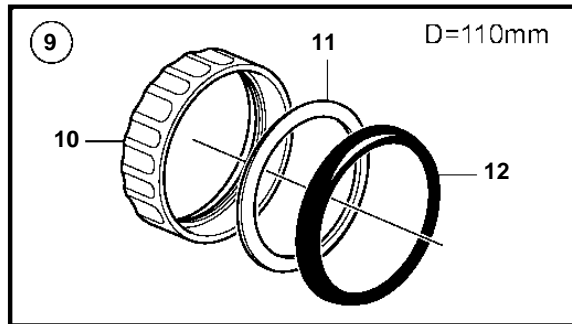

5.7GiE-300-J, 5.7GiE-300-JF, 5.7GXiE-J, 5.7GXiE-JF, 5.7OSiE-300-J, 5.7OSiE-300-JF, 5.7OSXiE-J, 5.7OSXiE-JF, 5.7GiE-300-K, 5.7GiE-300-KF, 5.7GXiE-K, 5.7GXiE-KF, 5.7GiE-300-M, 5.7GiE-300-MF, 5.7GXiE-M, 5.7GXiE-MF, 5.7GXiE-N, 5.7GiE-300-N

5.7GiE-300-J, 5.7GiE-300-JF, 5.7GXiE-J, 5.7GXiE-JF, 5.7OSiE-300-J, 5.7OSiE-300-JF, 5.7OSXiE-J, 5.7OSXiE-JF, 5.7GiE-300-K, 5.7GiE-300-KF, 5.7GXiE-K, 5.7GXiE-KF, 5.7GiE-300-M, 5.7GiE-300-MF, 5.7GXiE-M, 5.7GXiE-MF, 5.7GXiE-N, 5.7GiE-300-N

REF	PART NO.	QTY	DESCRIPTION	SEE SEC.	NOTES
1	3885696	1	Tachometer		6000 RPM, Black
	21234541	1	Tachometer		6000 RPM, Black
	3885697	1	Tachometer		6000 RPM, White
	21234537	1	Tachometer		6000 RPM, White
2	3884843	1	· Wiring harness		
3	3847841	1	Tachometer kit		6000 RPM, Black
			· Bulletin P-36-9-3	P-36-9-3-EN	New products in the EVC family
3	21234545	1	Tachometer kit		6000 RPM, Black
	3847844	1	Tachometer kit		6000 RPM, White
			· Bulletin P-36-9-3	P-36-9-3-EN	New products in the EVC family
3	21234544	1	Tachometer kit		6000 RPM, White
4	874930	1	Speedometer		White 0-40 Knots, 0-45 MPH
	874917	1	Speedometer		Black 0-40 Knots, 0-45 MPH
	881650	1	Speedometer		White 0-60 Knots, 0-70 MPH
	881645	1	Speedometer		Black 0-60 Knots, 0-70 MPH
	3807508	1	Speedometer		Black, 0-45 MPH
	3807510	1	Speedometer		Black, 0-70 MPH
		1	Speedometer		White, 0-45 MPH, part no longer sold
	3807513	1	Speedometer		White, 0-70 MPH
	3595249	1	Speedometer		Unit neutral, D=110mm, White 0-40 Knots, replaced by next part number
			· Bulletin P-36-9-3	P-36-9-3-EN	New products in the EVC family
4	21265103		Speedometer		Unit neutral, D=110mm, White 0-40 Knots
	3595253	1	Speedometer		Unit neutral, D=110mm, White 0-60 Knots, replaced by next part number
			· Bulletin P-36-9-3	P-36-9-3-EN	New products in the EVC family
4	21265105	1	Speedometer		Unit neutral, D=110mm, White 0-60 Knots
	3595246	1	Speedometer		Unit neutral, D=110mm, Black 0-40 Knots, replaced by next part number
			· Bulletin P-36-9-3	P-36-9-3-EN	New products in the EVC family
4	21265101	1	Speedometer		Unit neutral, D=110mm, Black 0-40 Knots
	3595250	1	Speedometer		Unit neutral, D=110mm, Black 0-60 Knots, replaced by next part number
			· Bulletin P-36-9-3	P-36-9-3-EN	New products in the EVC family
4	21265104	1	Speedometer		Unit neutral, D=110mm, Black 0-60 Knots
5	874708	1	Mounting kit		Black
6	874449	1	· Attaching ring		
7	874706	1	· Gasket		
8	874447	1	· Ring		
9	3847888	1	Mounting kit		Black
			· Bulletin P-36-9-3	P-36-9-3-EN	New products in the EVC family
10	3884098	1	· Attaching ring		
11	3884103	1	· Gasket		
12	3847887	1	· Ring		
13	874732	1	Mounting kit		Chrome
14	874449	1	· Attaching ring		
15	874706	1	· Gasket		
16	874730	1	· Ring		
17	3885216	1	Mounting kit		Chrome
			· Bulletin P-36-9-3	P-36-9-3-EN	New products in the EVC family
18	3884098	1	· Attaching ring		
19	3884103	1	· Gasket		
20	3884096	1	· Ring		
21	881612	1	Brace kit		Black
22	881610	2	· Nut		
23	881608	1	· Brace		
24	881609	2	· Stud		
25	874706	1	· Gasket		
26	874447	1	· Ring		
27	881614	1	Brace kit		Chrome
28	881610	2	· Nut		
29	881608	1	· Brace		
30	881609	2	· Stud		
31	874706	1	· Gasket		
32	874730	1	· Ring		
33	3886791	1	X-ring		For flush mounting.