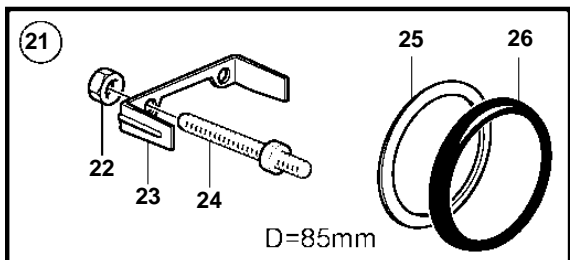

5.7GiE-300-J, 5.7GiE-300-JF, 5.7GXiE-J, 5.7GXiE-JF, 5.7OSiE-300-J, 5.7OSiE-300-JF, 5.7OSXiE-J, 5.7OSXiE-JF, 5.7GiE-300-K, 5.7GiE-300-KF, 5.7GXiE-K, 5.7GXiE-KF, 5.7GiE-300-M, 5.7GiE-300-MF, 5.7GXiE-M, 5.7GXiE-MF, 5.7GXiE-N, 5.7GiE-300-N

5.7GiE-300-J, 5.7GiE-300-JF, 5.7GXiE-J, 5.7GXiE-JF, 5.7OSiE-300-J, 5.7OSiE-300-JF, 5.7OSXiE-J, 5.7OSXiE-JF, 5.7GiE-300-K, 5.7GiE-300-KF, 5.7GXiE-K, 5.7GXiE-KF, 5.7GiE-300-M, 5.7GiE-300-MF, 5.7GXiE-M, 5.7GXiE-MF, 5.7GXiE-N, 5.7GiE-300-N

REF	PART NO.	QTY	DESCRIPTION	SEE SEC.	NOTES
1	3885696	1	Tachometer		6000 RPM, Black
	21234541	1	Tachometer		6000 RPM, Black
	3885697	1	Tachometer		6000 RPM, White
	21234537	1	Tachometer		6000 RPM, White
2	3884843	1	· Wiring harness		
3	3847841	1	Tachometer kit		6000 RPM, Black
			· Bulletin P-36-9-3	P-36-9-3-EN	New products in the EVC family
3	21234545	1	Tachometer kit		6000 RPM, Black
	3847844	1	Tachometer kit		6000 RPM, White
			· Bulletin P-36-9-3	P-36-9-3-EN	New products in the EVC family
3	21234544	1	Tachometer kit		6000 RPM, White
4	874930	1	Speedometer		White 0-40 Knots, 0-45 MPH
	874917	1	Speedometer		Black 0-40 Knots, 0-45 MPH
	881650	1	Speedometer		White 0-60 Knots, 0-70 MPH
	881645	1	Speedometer		Black 0-60 Knots, 0-70 MPH
	3807508	1	Speedometer		Black, 0-45 MPH
	3807510	1	Speedometer		Black, 0-70 MPH
		1	Speedometer		White, 0-45 MPH, part no longer sold
	3807513	1	Speedometer		White, 0-70 MPH
	3595249	1	Speedometer		Unit neutral, D=110mm, White 0-40 Knots, replaced by next part number
			· Bulletin P-36-9-3	P-36-9-3-EN	New products in the EVC family
4	21265103		Speedometer		Unit neutral, D=110mm, White 0-40 Knots
	3595253	1	Speedometer		Unit neutral, D=110mm, White 0-60 Knots, replaced by next part number
			· Bulletin P-36-9-3	P-36-9-3-EN	New products in the EVC family
4	21265105	1	Speedometer		Unit neutral, D=110mm, White 0-60 Knots
	3595246	1	Speedometer		Unit neutral, D=110mm, Black 0-40 Knots, replaced by next part number
			· Bulletin P-36-9-3	P-36-9-3-EN	New products in the EVC family
4	21265101	1	Speedometer		Unit neutral, D=110mm, Black 0-40 Knots
	3595250	1	Speedometer		Unit neutral, D=110mm, Black 0-60 Knots, replaced by next part number
			· Bulletin P-36-9-3	P-36-9-3-EN	New products in the EVC family
4	21265104	1	Speedometer		Unit neutral, D=110mm, Black 0-60 Knots
5	874708	1	Mounting kit		Black
6	874449	1	· Attaching ring		
7	874706	1	· Gasket		
8	874447	1	· Ring		
9	3847888	1	Mounting kit		Black
			· Bulletin P-36-9-3	P-36-9-3-EN	New products in the EVC family
10	3884098	1	· Attaching ring		
11	3884103	1	· Gasket		
12	3847887	1	· Ring		
13	874732	1	Mounting kit		Chrome
14	874449	1	· Attaching ring		
15	874706	1	· Gasket		
16	874730	1	· Ring		
17	3885216	1	Mounting kit		Chrome
			· Bulletin P-36-9-3	P-36-9-3-EN	New products in the EVC family
18	3884098	1	· Attaching ring		
19	3884103	1	· Gasket		
20	3884096	1	· Ring		
21	881612	1	Brace kit		Black
22	881610	2	· Nut		
23	881608	1	· Brace		
24	881609	2	· Stud		
25	874706	1	· Gasket		
26	874447	1	· Ring		
27	881614	1	Brace kit		Chrome
28	881610	2	· Nut		
29	881608	1	· Brace		
30	881609	2	· Stud		
31	874706	1	· Gasket		
32	874730	1	· Ring		
33	3886791	1	X-ring		For flush mounting.