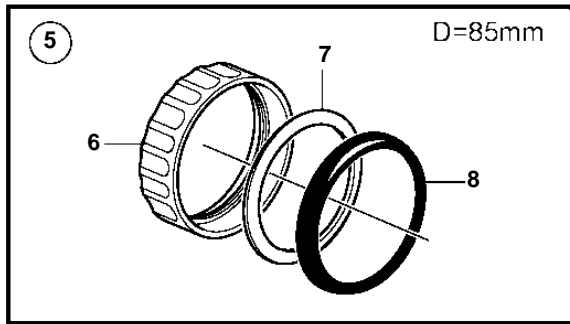

5.7GiE-300-J, 5.7GiE-300-JF, 5.7GXiE-J, 5.7GXiE-JF, 5.7OSiE-300-J, 5.7OSiE-300-JF, 5.7OSXiE-J, 5.7OSXiE-JF, 5.7GiE-300-K, 5.7GiE-300-KF, 5.7GXiE-K, 5.7GXiE-KF, 5.7GiE-300-M, 5.7GiE-300-MF, 5.7GXiE-M, 5.7GXiE-MF, 5.7GXiE-N, 5.7GiE-300-N

5.7GiE-300-J, 5.7GiE-300-JF, 5.7GXiE-J, 5.7GXiE-JF, 5.7OSiE-300-J, 5.7OSiE-300-JF, 5.7OSXiE-J, 5.7OSXiE-JF, 5.7GiE-300-K, 5.7GiE-300-KF, 5.7GXiE-K, 5.7GXiE-KF, 5.7GiE-300-M, 5.7GiE-300-MF, 5.7GXiE-M, 5.7GXiE-MF, 5.7GXiE-N, 5.7GiE-300-N

REF	PART NO.	QTY	DESCRIPTION	SEE SEC.	NOTES
1	3885696	1	Tachometer		6000 RPM, Black
	21234541	1	Tachometer		6000 RPM, Black
	3885697	1	Tachometer		6000 RPM, White
	21234537	1	Tachometer		6000 RPM, White
2	3884843	1	· Wiring harness		
3	3847841	1	Tachometer kit		6000 RPM, Black
			· Bulletin P-36-9-3	P-36-9-3-EN	New products in the EVC family
3	21234545	1	Tachometer kit		6000 RPM, Black
	3847844	1	Tachometer kit		6000 RPM, White
			· Bulletin P-36-9-3	P-36-9-3-EN	New products in the EVC family
3	21234544	1	Tachometer kit		6000 RPM, White
4	874930	1	Speedometer		White 0-40 Knots, 0-45 MPH
	874917	1	Speedometer		Black 0-40 Knots, 0-45 MPH
	881650	1	Speedometer		White 0-60 Knots, 0-70 MPH
	881645	1	Speedometer		Black 0-60 Knots, 0-70 MPH
	3807508	1	Speedometer		Black, 0-45 MPH
	3807510	1	Speedometer		Black, 0-70 MPH
		1	Speedometer		White, 0-45 MPH, part no longer sold
	3807513	1	Speedometer		White, 0-70 MPH
	3595249	1	Speedometer		Unit neutral, D=110mm, White 0-40 Knots, replaced by next part number
			· Bulletin P-36-9-3	P-36-9-3-EN	New products in the EVC family
4	21265103		Speedometer		Unit neutral, D=110mm, White 0-40 Knots
	3595253	1	Speedometer		Unit neutral, D=110mm, White 0-60 Knots, replaced by next part number
			· Bulletin P-36-9-3	P-36-9-3-EN	New products in the EVC family
4	21265105	1	Speedometer		Unit neutral, D=110mm, White 0-60 Knots
	3595246	1	Speedometer		Unit neutral, D=110mm, Black 0-40 Knots, replaced by next part number
			· Bulletin P-36-9-3	P-36-9-3-EN	New products in the EVC family
4	21265101	1	Speedometer		Unit neutral, D=110mm, Black 0-40 Knots
	3595250	1	Speedometer		Unit neutral, D=110mm, Black 0-60 Knots, replaced by next part number
			· Bulletin P-36-9-3	P-36-9-3-EN	New products in the EVC family
4	21265104	1	Speedometer		Unit neutral, D=110mm, Black 0-60 Knots
5	874708	1	Mounting kit		Black
6	874449	1	· Attaching ring		
7	874706	1	· Gasket		
8	874447	1	· Ring		
9	3847888	1	Mounting kit		Black
			· Bulletin P-36-9-3	P-36-9-3-EN	New products in the EVC family
10	3884098	1	· Attaching ring		
11	3884103	1	· Gasket		
12	3847887	1	· Ring		
13	874732	1	Mounting kit		Chrome
14	874449	1	· Attaching ring		
15	874706	1	· Gasket		
16	874730	1	· Ring		
17	3885216	1	Mounting kit		Chrome
			· Bulletin P-36-9-3	P-36-9-3-EN	New products in the EVC family
18	3884098	1	· Attaching ring		
19	3884103	1	· Gasket		
20	3884096	1	· Ring		
21	881612	1	Brace kit		Black
22	881610	2	· Nut		
23	881608	1	· Brace		
24	881609	2	· Stud		
25	874706	1	· Gasket		
26	874447	1	· Ring		
27	881614	1	Brace kit		Chrome
28	881610	2	· Nut		
29	881608	1	· Brace		
30	881609	2	· Stud		
31	874706	1	· Gasket		
32	874730	1	· Ring		
33	3886791	1	X-ring		For flush mounting.