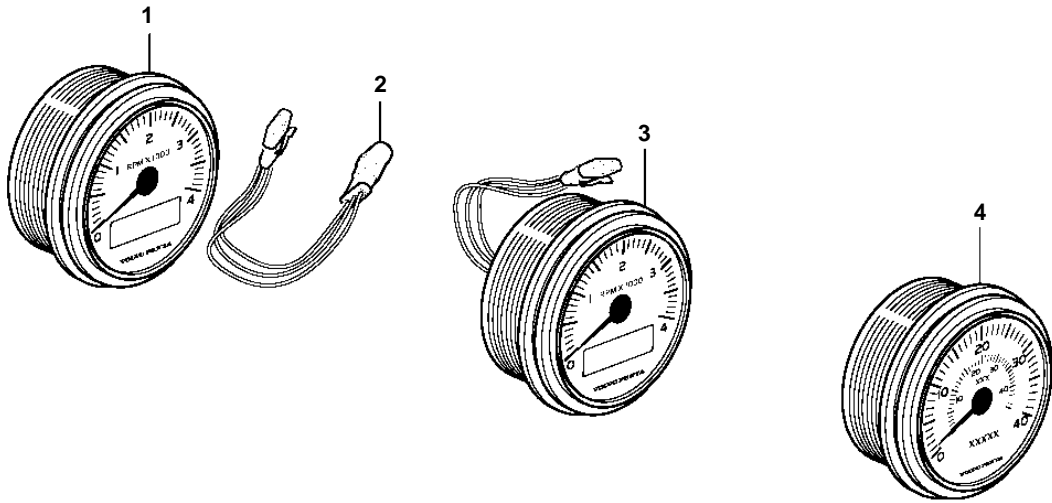

5.7GiE-300-J, 5.7GiE-300-JF, 5.7GXiE-J, 5.7GXiE-JF, 5.7OSiE-300-J, 5.7OSiE-300-JF, 5.7OSXiE-J, 5.7OSXiE-JF, 5.7GiE-300-K, 5.7GiE-300-KF, 5.7GXiE-K, 5.7GXiE-KF, 5.7GiE-300-M, 5.7GiE-300-MF, 5.7GXiE-M, 5.7GXiE-MF, 5.7GXiE-N, 5.7GiE-300-N

5.7GiE-300-J, 5.7GiE-300-JF, 5.7GXiE-J, 5.7GXiE-JF, 5.7OSiE-300-J, 5.7OSiE-300-JF, 5.7OSXiE-J, 5.7OSXiE-JF, 5.7GiE-300-K, 5.7GiE-300-KF, 5.7GXiE-K, 5.7GXiE-KF, 5.7GiE-300-M, 5.7GiE-300-MF, 5.7GXiE-M, 5.7GXiE-MF, 5.7GXiE-N, 5.7GiE-300-N

REF	PART NO.	QTY	DESCRIPTION	SEE SEC.	NOTES
1	3885696	1	Tachometer		6000 RPM, Black
	21234541	1	Tachometer		6000 RPM, Black
	3885697	1	Tachometer		6000 RPM, White
	21234537	1	Tachometer		6000 RPM, White
2	3884843	1	· Wiring harness		
3	3847841	1	Tachometer kit		6000 RPM, Black
			· Bulletin P-36-9-3	P-36-9-3-EN	New products in the EVC family
3	21234545	1	Tachometer kit		6000 RPM, Black
	3847844	1	Tachometer kit		6000 RPM, White
			· Bulletin P-36-9-3	P-36-9-3-EN	New products in the EVC family
3	21234544	1	Tachometer kit		6000 RPM, White
4	874930	1	Speedometer		White 0-40 Knots, 0-45 MPH
	874917	1	Speedometer		Black 0-40 Knots, 0-45 MPH
	881650	1	Speedometer		White 0-60 Knots, 0-70 MPH
	881645	1	Speedometer		Black 0-60 Knots, 0-70 MPH
	3807508	1	Speedometer		Black, 0-45 MPH
	3807510	1	Speedometer		Black, 0-70 MPH
		1	Speedometer		White, 0-45 MPH, part no longer sold
	3807513	1	Speedometer		White, 0-70 MPH
	3595249	1	Speedometer		Unit neutral, D=110mm, White 0-40 Knots, replaced by next part number
			· Bulletin P-36-9-3	P-36-9-3-EN	New products in the EVC family
4	21265103		Speedometer		Unit neutral, D=110mm, White 0-40 Knots
	3595253	1	Speedometer		Unit neutral, D=110mm, White 0-60 Knots, replaced by next part number
			· Bulletin P-36-9-3	P-36-9-3-EN	New products in the EVC family
4	21265105	1	Speedometer		Unit neutral, D=110mm, White 0-60 Knots
	3595246	1	Speedometer		Unit neutral, D=110mm, Black 0-40 Knots, replaced by next part number
			· Bulletin P-36-9-3	P-36-9-3-EN	New products in the EVC family
4	21265101	1	Speedometer		Unit neutral, D=110mm, Black 0-40 Knots
	3595250	1	Speedometer		Unit neutral, D=110mm, Black 0-60 Knots, replaced by next part number
			· Bulletin P-36-9-3	P-36-9-3-EN	New products in the EVC family
4	21265104	1	Speedometer		Unit neutral, D=110mm, Black 0-60 Knots
5	874708	1	Mounting kit		Black
6	874449	1	· Attaching ring		
7	874706	1	· Gasket		
8	874447	1	· Ring		
9	3847888	1	Mounting kit		Black
			· Bulletin P-36-9-3	P-36-9-3-EN	New products in the EVC family
10	3884098	1	· Attaching ring		
11	3884103	1	· Gasket		
12	3847887	1	· Ring		
13	874732	1	Mounting kit		Chrome
14	874449	1	· Attaching ring		
15	874706	1	· Gasket		
16	874730	1	· Ring		
17	3885216	1	Mounting kit		Chrome
			· Bulletin P-36-9-3	P-36-9-3-EN	New products in the EVC family
18	3884098	1	· Attaching ring		
19	3884103	1	· Gasket		
20	3884096	1	· Ring		
21	881612	1	Brace kit		Black
22	881610	2	· Nut		
23	881608	1	· Brace		
24	881609	2	· Stud		
25	874706	1	· Gasket		
26	874447	1	· Ring		
27	881614	1	Brace kit		Chrome
28	881610	2	· Nut		
29	881608	1	· Brace		
30	881609	2	· Stud		
31	874706	1	· Gasket		
32	874730	1	· Ring		
33	3886791	1	X-ring		For flush mounting.