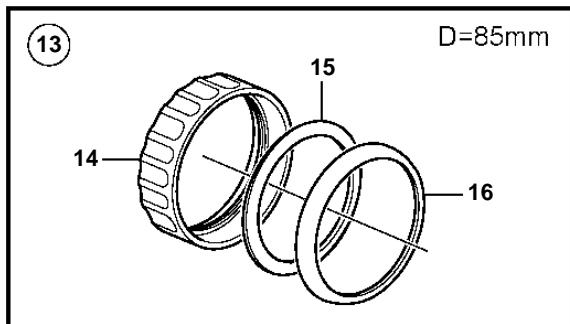

5.7GiE-300-J, 5.7GiE-300-JF, 5.7GXiE-J, 5.7GXiE-JF, 5.7OSiE-300-J, 5.7OSiE-300-JF, 5.7OSXiE-J, 5.7OSXiE-JF, 5.7GiE-300-K, 5.7GiE-300-KF, 5.7GXiE-K, 5.7GXiE-KF, 5.7GiE-300-M, 5.7GiE-300-MF, 5.7GXiE-M, 5.7GXiE-MF, 5.7GXiE-N, 5.7GiE-300-N

5.7GiE-300-J, 5.7GiE-300-JF, 5.7GXiE-J, 5.7GXiE-JF, 5.7OSiE-300-J, 5.7OSiE-300-JF, 5.7OSXiE-J, 5.7OSXiE-JF, 5.7GiE-300-K, 5.7GiE-300-KF, 5.7GXiE-K, 5.7GXiE-KF, 5.7GiE-300-M, 5.7GiE-300-MF, 5.7GXiE-M, 5.7GXiE-MF, 5.7GXiE-N, 5.7GiE-300-N

REF	PART NO.	QTY	DESCRIPTION	SEE SEC.	NOTES
1	3885696	1	Tachometer		6000 RPM, Black
	21234541	1	Tachometer		6000 RPM, Black
	3885697	1	Tachometer		6000 RPM, White
	21234537	1	Tachometer		6000 RPM, White
2	3884843	1	· Wiring harness		
3	3847841	1	Tachometer kit		6000 RPM, Black
			· Bulletin P-36-9-3	P-36-9-3-EN	New products in the EVC family
3	21234545	1	Tachometer kit		6000 RPM, Black
	3847844	1	Tachometer kit		6000 RPM, White
			· Bulletin P-36-9-3	P-36-9-3-EN	New products in the EVC family
3	21234544	1	Tachometer kit		6000 RPM, White
4	874930	1	Speedometer		White 0-40 Knots, 0-45 MPH
	874917	1	Speedometer		Black 0-40 Knots, 0-45 MPH
	881650	1	Speedometer		White 0-60 Knots, 0-70 MPH
	881645	1	Speedometer		Black 0-60 Knots, 0-70 MPH
	3807508	1	Speedometer		Black, 0-45 MPH
	3807510	1	Speedometer		Black, 0-70 MPH
		1	Speedometer		White, 0-45 MPH, part no longer sold
	3807513	1	Speedometer		White, 0-70 MPH
	3595249	1	Speedometer		Unit neutral, D=110mm, White 0-40 Knots, replaced by next part number
			· Bulletin P-36-9-3	P-36-9-3-EN	New products in the EVC family
4	21265103		Speedometer		Unit neutral, D=110mm, White 0-40 Knots
	3595253	1	Speedometer		Unit neutral, D=110mm, White 0-60 Knots, replaced by next part number
			· Bulletin P-36-9-3	P-36-9-3-EN	New products in the EVC family
4	21265105	1	Speedometer		Unit neutral, D=110mm, White 0-60 Knots
	3595246	1	Speedometer		Unit neutral, D=110mm, Black 0-40 Knots, replaced by next part number
			· Bulletin P-36-9-3	P-36-9-3-EN	New products in the EVC family
4	21265101	1	Speedometer		Unit neutral, D=110mm, Black 0-40 Knots
	3595250	1	Speedometer		Unit neutral, D=110mm, Black 0-60 Knots, replaced by next part number
			· Bulletin P-36-9-3	P-36-9-3-EN	New products in the EVC family
4	21265104	1	Speedometer		Unit neutral, D=110mm, Black 0-60 Knots
5	874708	1	Mounting kit		Black
6	874449	1	· Attaching ring		
7	874706	1	· Gasket		
8	874447	1	· Ring		
9	3847888	1	Mounting kit		Black
			· Bulletin P-36-9-3	P-36-9-3-EN	New products in the EVC family
10	3884098	1	· Attaching ring		
11	3884103	1	· Gasket		
12	3847887	1	· Ring		
13	874732	1	Mounting kit		Chrome
14	874449	1	· Attaching ring		
15	874706	1	· Gasket		
16	874730	1	· Ring		
17	3885216	1	Mounting kit		Chrome
			· Bulletin P-36-9-3	P-36-9-3-EN	New products in the EVC family
18	3884098	1	· Attaching ring		
19	3884103	1	· Gasket		
20	3884096	1	· Ring		
21	881612	1	Brace kit		Black
22	881610	2	· Nut		
23	881608	1	· Brace		
24	881609	2	· Stud		
25	874706	1	· Gasket		
26	874447	1	· Ring		
27	881614	1	Brace kit		Chrome
28	881610	2	· Nut		
29	881608	1	· Brace		
30	881609	2	· Stud		
31	874706	1	· Gasket		
32	874730	1	· Ring		
33	3886791	1	X-ring		For flush mounting.