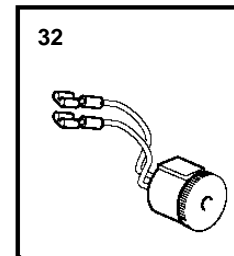

5.7GiE-300-J, 5.7GiE-300-JF, 5.7GXiE-J, 5.7GXiE-JF, 5.7OSiE-300-J, 5.7OSiE-300-JF, 5.7OSXiE-J, 5.7OSXiE-JF, 5.7GiE-300-K, 5.7GiE-300-KF, 5.7GXiE-K, 5.7GXiE-KF, 5.7GiE-300-M, 5.7GiE-300-MF, 5.7GXiE-M, 5.7GXiE-MF, 5.7GXiE-N, 5.7GiE-300-N

5.7GiE-300-J, 5.7GiE-300-JF, 5.7GXiE-J, 5.7GXiE-JF, 5.7OSiE-300-J, 5.7OSiE-300-JF, 5.7OSXiE-J, 5.7OSXiE-JF, 5.7GiE-300-K, 5.7GiE-300-KF, 5.7GXiE-K, 5.7GXiE-KF, 5.7GiE-300-M, 5.7GiE-300-MF, 5.7GXiE-M, 5.7GXiE-MF, 5.7GXiE-N, 5.7GiE-300-N

REF	PART NO.	QTY	DESCRIPTION	NOTES
1	874919	1	Oil pressure gauge	Black 0-100 psi
	874932	1	Oil pressure gauge	White, 0-100 psi
	874908	1	Oil pressure gauge	Black, 0-7 bar
	874923	1	Oil pressure gauge	White, 0-7 bar
2	3812881	1	Instrument	Black, Analog
	3812911	1	Instrument	White, Analog
3	881648	1	Trimmer	Black, Digital
	881654	1	Trimmer	White, Digital
4	874904	1	Thermometer, coolant water	Black, 0-120° C
	874921	1	Thermometer, coolant water	White, 0-120° C
	874918	1	Thermometer, coolant water	Black, 40-250° F
	874931	1	Thermometer, coolant water	White, 40-250° F
5	881649	1	Voltmeter	12V, Black
	881658	1	Voltmeter	12V, White
6	874915	1	Instrument, alarm	Black
	874927	1	Instrument, alarm	White
7	874914	1	Fuel gauge	Black
	874926	1	Fuel gauge	White
8	3809992	1	Water level gauge, water tank	Black
	3809993	1	Water level gauge, water tank	White
9	3812914	1	Rudder indicator	Black
	3812917	1	Rudder indicator	White
10	874709	1	Mounting kit	Black
11	874450	1	· Attaching ring	
12	874707	1	· Gasket	
13	874448	1	· Ring	
14	874733	1	Mounting kit	Chrome
15	874450	1	· Attaching ring	
16	874707	1	· Gasket	
17	874731	1	· Ring	
18	881611	1	Brace kit	Black
19	881610	2	· Nut	
20	881607	1	· Brace	
21	881609	2	· Stud	
22	874707	1	· Gasket	
23	874448	1	· Ring	
24	881613	1	Brace kit	Chrome
25	881610	2	· Nut	
26	881607	1	· Brace	
27	881609	2	· Stud	
28	874707	1	· Gasket	
29	874731	1	· Ring	
30	874843	1	X-ring	For flush mounting.
31	874759	1	Extension cable\verl	L=1000mm
	3807043	1	Extension cable\verl	L=3000mm
32	3817974	1	Alarm