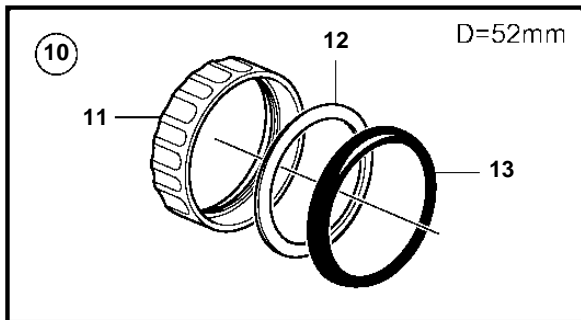

5.7GiE-300-J, 5.7GiE-300-JF, 5.7GXiE-J, 5.7GXiE-JF, 5.7OSiE-300-J, 5.7OSiE-300-JF, 5.7OSXiE-J, 5.7OSXiE-JF, 5.7GiE-300-K, 5.7GiE-300-KF, 5.7GXiE-K, 5.7GXiE-KF, 5.7GiE-300-M, 5.7GiE-300-MF, 5.7GXiE-M, 5.7GXiE-MF, 5.7GXiE-N, 5.7GiE-300-N

5.7GiE-300-J, 5.7GiE-300-JF, 5.7GXiE-J, 5.7GXiE-JF, 5.7OSiE-300-J, 5.7OSiE-300-JF, 5.7OSXiE-J, 5.7OSXiE-JF, 5.7GiE-300-K, 5.7GiE-300-KF, 5.7GXiE-K, 5.7GXiE-KF, 5.7GiE-300-M, 5.7GiE-300-MF, 5.7GXiE-M, 5.7GXiE-MF, 5.7GXiE-N, 5.7GiE-300-N

REF	PART NO.	QTY	DESCRIPTION	NOTES
1	874919	1	Oil pressure gauge	Black 0-100 psi
	874932	1	Oil pressure gauge	White, 0-100 psi
	874908	1	Oil pressure gauge	Black, 0-7 bar
	874923	1	Oil pressure gauge	White, 0-7 bar
2	3812881	1	Instrument	Black, Analog
	3812911	1	Instrument	White, Analog
3	881648	1	Trimmer	Black, Digital
	881654	1	Trimmer	White, Digital
4	874904	1	Thermometer, coolant water	Black, 0-120° C
	874921	1	Thermometer, coolant water	White, 0-120° C
	874918	1	Thermometer, coolant water	Black, 40-250° F
	874931	1	Thermometer, coolant water	White, 40-250° F
5	881649	1	Voltmeter	12V, Black
	881658	1	Voltmeter	12V, White
6	874915	1	Instrument, alarm	Black
	874927	1	Instrument, alarm	White
7	874914	1	Fuel gauge	Black
	874926	1	Fuel gauge	White
8	3809992	1	Water level gauge, water tank	Black
	3809993	1	Water level gauge, water tank	White
9	3812914	1	Rudder indicator	Black
	3812917	1	Rudder indicator	White
10	874709	1	Mounting kit	Black
11	874450	1	· Attaching ring	
12	874707	1	· Gasket	
13	874448	1	· Ring	
14	874733	1	Mounting kit	Chrome
15	874450	1	· Attaching ring	
16	874707	1	· Gasket	
17	874731	1	· Ring	
18	881611	1	Brace kit	Black
19	881610	2	· Nut	
20	881607	1	· Brace	
21	881609	2	· Stud	
22	874707	1	· Gasket	
23	874448	1	· Ring	
24	881613	1	Brace kit	Chrome
25	881610	2	· Nut	
26	881607	1	· Brace	
27	881609	2	· Stud	
28	874707	1	· Gasket	
29	874731	1	· Ring	
30	874843	1	X-ring	For flush mounting.
31	874759	1	Extension cable\verl	L=1000mm
	3807043	1	Extension cable\verl	L=3000mm
32	3817974	1	Alarm