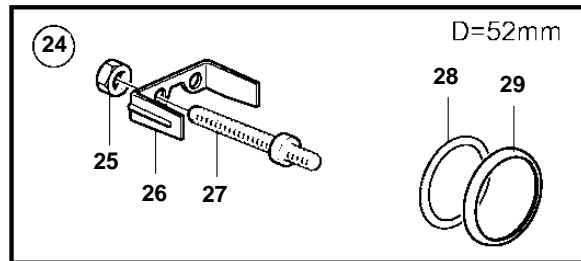

5.7GiE-300-J, 5.7GiE-300-JF, 5.7GXiE-J, 5.7GXiE-JF, 5.7OSiE-300-J, 5.7OSiE-300-JF, 5.7OSXiE-J, 5.7OSXiE-JF, 5.7GiE-300-K, 5.7GiE-300-KF, 5.7GXiE-K, 5.7GXiE-KF, 5.7GiE-300-M, 5.7GiE-300-MF, 5.7GXiE-M, 5.7GXiE-MF, 5.7GXiE-N, 5.7GiE-300-N

5.7GiE-300-J, 5.7GiE-300-JF, 5.7GXiE-J, 5.7GXiE-JF, 5.7OSiE-300-J, 5.7OSiE-300-JF, 5.7OSXiE-J, 5.7OSXiE-JF, 5.7GiE-300-K, 5.7GiE-300-KF, 5.7GXiE-K, 5.7GXiE-KF, 5.7GiE-300-M, 5.7GiE-300-MF, 5.7GXiE-M, 5.7GXiE-MF, 5.7GXiE-N, 5.7GiE-300-N

REF	PART NO.	QTY	DESCRIPTION	NOTES
1	874919	1	Oil pressure gauge	Black 0-100 psi
	874932	1	Oil pressure gauge	White, 0-100 psi
	874908	1	Oil pressure gauge	Black, 0-7 bar
	874923	1	Oil pressure gauge	White, 0-7 bar
2	3812881	1	Instrument	Black, Analog
	3812911	1	Instrument	White, Analog
3	881648	1	Trimmer	Black, Digital
	881654	1	Trimmer	White, Digital
4	874904	1	Thermometer, coolant water	Black, 0-120° C
	874921	1	Thermometer, coolant water	White, 0-120° C
	874918	1	Thermometer, coolant water	Black, 40-250° F
	874931	1	Thermometer, coolant water	White, 40-250° F
5	881649	1	Voltmeter	12V, Black
	881658	1	Voltmeter	12V, White
6	874915	1	Instrument, alarm	Black
	874927	1	Instrument, alarm	White
7	874914	1	Fuel gauge	Black
	874926	1	Fuel gauge	White
8	3809992	1	Water level gauge, water tank	Black
	3809993	1	Water level gauge, water tank	White
9	3812914	1	Rudder indicator	Black
	3812917	1	Rudder indicator	White
10	874709	1	Mounting kit	Black
11	874450	1	· Attaching ring	
12	874707	1	· Gasket	
13	874448	1	· Ring	
14	874733	1	Mounting kit	Chrome
15	874450	1	· Attaching ring	
16	874707	1	· Gasket	
17	874731	1	· Ring	
18	881611	1	Brace kit	Black
19	881610	2	· Nut	
20	881607	1	· Brace	
21	881609	2	· Stud	
22	874707	1	· Gasket	
23	874448	1	· Ring	
24	881613	1	Brace kit	Chrome
25	881610	2	· Nut	
26	881607	1	· Brace	
27	881609	2	· Stud	
28	874707	1	· Gasket	
29	874731	1	· Ring	
30	874843	1	X-ring	For flush mounting.
31	874759	1	Extension cable\verl	L=1000mm
	3807043	1	Extension cable\verl	L=3000mm
32	3817974	1	Alarm