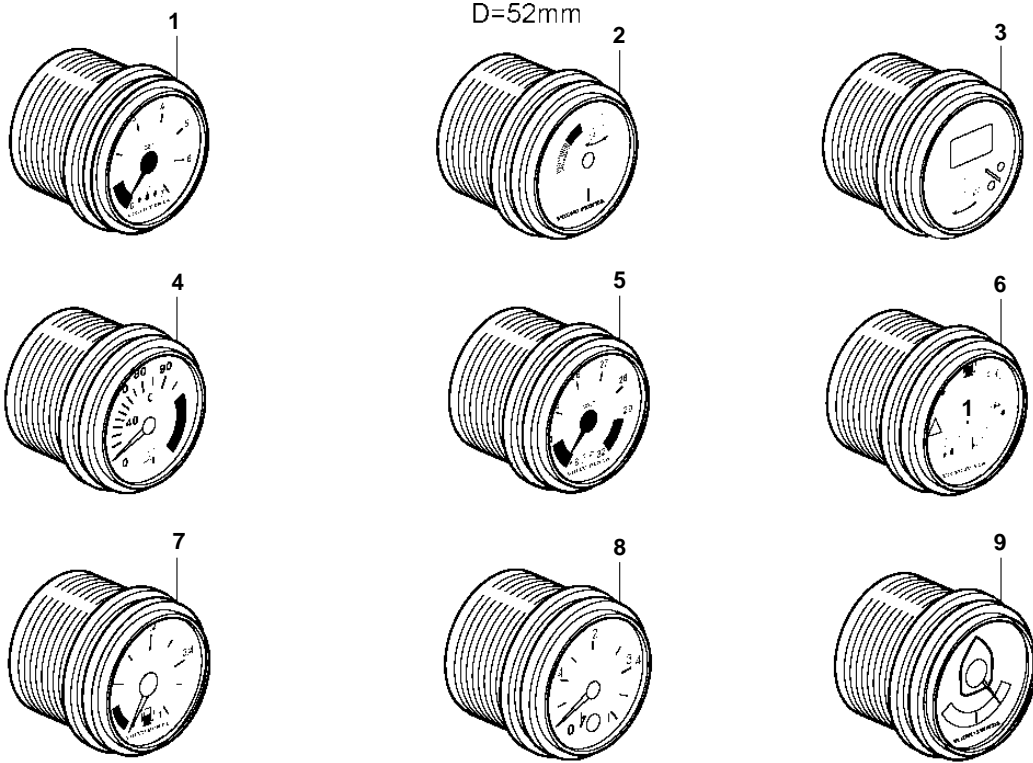

5.7GiE-300-J, 5.7GiE-300-JF, 5.7GXiE-J, 5.7GXiE-JF, 5.7OSiE-300-J, 5.7OSiE-300-JF, 5.7OSXiE-J, 5.7OSXiE-JF, 5.7GiE-300-K, 5.7GiE-300-KF, 5.7GXiE-K, 5.7GXiE-KF, 5.7GiE-300-M, 5.7GiE-300-MF, 5.7GXiE-M, 5.7GXiE-MF, 5.7GXiE-N, 5.7GiE-300-N

5.7GiE-300-J, 5.7GiE-300-JF, 5.7GXiE-J, 5.7GXiE-JF, 5.7OSiE-300-J, 5.7OSiE-300-JF, 5.7OSXiE-J, 5.7OSXiE-JF, 5.7GiE-300-K, 5.7GiE-300-KF, 5.7GXiE-K, 5.7GXiE-KF, 5.7GiE-300-M, 5.7GiE-300-MF, 5.7GXiE-M, 5.7GXiE-MF, 5.7GXiE-N, 5.7GiE-300-N

REF	PART NO.	QTY	DESCRIPTION	NOTES
1	874919	1	Oil pressure gauge	Black 0-100 psi
	874932	1	Oil pressure gauge	White, 0-100 psi
	874908	1	Oil pressure gauge	Black, 0-7 bar
	874923	1	Oil pressure gauge	White, 0-7 bar
2	3812881	1	Instrument	Black, Analog
	3812911	1	Instrument	White, Analog
3	881648	1	Trimmer	Black, Digital
	881654	1	Trimmer	White, Digital
4	874904	1	Thermometer, coolant water	Black, 0-120° C
	874921	1	Thermometer, coolant water	White, 0-120° C
	874918	1	Thermometer, coolant water	Black, 40-250° F
	874931	1	Thermometer, coolant water	White, 40-250° F
5	881649	1	Voltmeter	12V, Black
	881658	1	Voltmeter	12V, White
6	874915	1	Instrument, alarm	Black
	874927	1	Instrument, alarm	White
7	874914	1	Fuel gauge	Black
	874926	1	Fuel gauge	White
8	3809992	1	Water level gauge, water tank	Black
	3809993	1	Water level gauge, water tank	White
9	3812914	1	Rudder indicator	Black
	3812917	1	Rudder indicator	White
10	874709	1	Mounting kit	Black
11	874450	1	· Attaching ring	
12	874707	1	· Gasket	
13	874448	1	· Ring	
14	874733	1	Mounting kit	Chrome
15	874450	1	· Attaching ring	
16	874707	1	· Gasket	
17	874731	1	· Ring	
18	881611	1	Brace kit	Black
19	881610	2	· Nut	
20	881607	1	· Brace	
21	881609	2	· Stud	
22	874707	1	· Gasket	
23	874448	1	· Ring	
24	881613	1	Brace kit	Chrome
25	881610	2	· Nut	
26	881607	1	· Brace	
27	881609	2	· Stud	
28	874707	1	· Gasket	
29	874731	1	· Ring	
30	874843	1	X-ring	For flush mounting.
31	874759	1	Extension cable\verl	L=1000mm
	3807043	1	Extension cable\verl	L=3000mm
32	3817974	1	Alarm