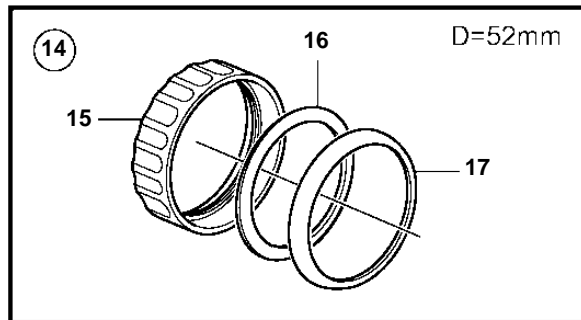

5.7GiE-300-J, 5.7GiE-300-JF, 5.7GXiE-J, 5.7GXiE-JF, 5.7OSiE-300-J, 5.7OSiE-300-JF, 5.7OSXiE-J, 5.7OSXiE-JF, 5.7GiE-300-K, 5.7GiE-300-KF, 5.7GXiE-K, 5.7GXiE-KF, 5.7GiE-300-M, 5.7GiE-300-MF, 5.7GXiE-M, 5.7GXiE-MF, 5.7GXiE-N, 5.7GiE-300-N

5.7GiE-300-J, 5.7GiE-300-JF, 5.7GXiE-J, 5.7GXiE-JF, 5.7OSiE-300-J, 5.7OSiE-300-JF, 5.7OSXiE-J, 5.7OSXiE-JF, 5.7GiE-300-K, 5.7GiE-300-KF, 5.7GXiE-K, 5.7GXiE-KF, 5.7GiE-300-M, 5.7GiE-300-MF, 5.7GXiE-M, 5.7GXiE-MF, 5.7GXiE-N, 5.7GiE-300-N

REF	PART NO.	QTY	DESCRIPTION	NOTES
1	874919	1	Oil pressure gauge	Black 0-100 psi
	874932	1	Oil pressure gauge	White, 0-100 psi
	874908	1	Oil pressure gauge	Black, 0-7 bar
	874923	1	Oil pressure gauge	White, 0-7 bar
2	3812881	1	Instrument	Black, Analog
	3812911	1	Instrument	White, Analog
3	881648	1	Trimmer	Black, Digital
	881654	1	Trimmer	White, Digital
4	874904	1	Thermometer, coolant water	Black, 0-120° C
	874921	1	Thermometer, coolant water	White, 0-120° C
	874918	1	Thermometer, coolant water	Black, 40-250° F
	874931	1	Thermometer, coolant water	White, 40-250° F
5	881649	1	Voltmeter	12V, Black
	881658	1	Voltmeter	12V, White
6	874915	1	Instrument, alarm	Black
	874927	1	Instrument, alarm	White
7	874914	1	Fuel gauge	Black
	874926	1	Fuel gauge	White
8	3809992	1	Water level gauge, water tank	Black
	3809993	1	Water level gauge, water tank	White
9	3812914	1	Rudder indicator	Black
	3812917	1	Rudder indicator	White
10	874709	1	Mounting kit	Black
11	874450	1	· Attaching ring	
12	874707	1	· Gasket	
13	874448	1	· Ring	
14	874733	1	Mounting kit	Chrome
15	874450	1	· Attaching ring	
16	874707	1	· Gasket	
17	874731	1	· Ring	
18	881611	1	Brace kit	Black
19	881610	2	· Nut	
20	881607	1	· Brace	
21	881609	2	· Stud	
22	874707	1	· Gasket	
23	874448	1	· Ring	
24	881613	1	Brace kit	Chrome
25	881610	2	· Nut	
26	881607	1	· Brace	
27	881609	2	· Stud	
28	874707	1	· Gasket	
29	874731	1	· Ring	
30	874843	1	X-ring	For flush mounting.
31	874759	1	Extension cable\verl	L=1000mm
	3807043	1	Extension cable\verl	L=3000mm
32	3817974	1	Alarm