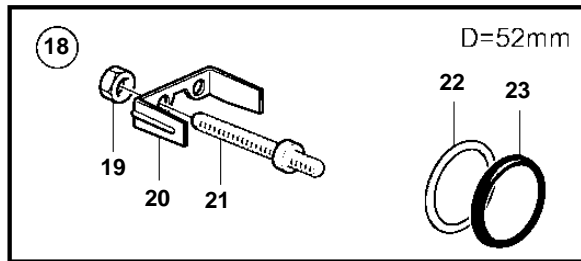

5.7GiE-300-J, 5.7GiE-300-JF, 5.7GXiE-J, 5.7GXiE-JF, 5.7OSiE-300-J, 5.7OSiE-300-JF, 5.7OSXiE-J, 5.7OSXiE-JF, 5.7GiE-300-K, 5.7GiE-300-KF, 5.7GXiE-K, 5.7GXiE-KF, 5.7GiE-300-M, 5.7GiE-300-MF, 5.7GXiE-M, 5.7GXiE-MF, 5.7GXiE-N, 5.7GiE-300-N

5.7GiE-300-J, 5.7GiE-300-JF, 5.7GXiE-J, 5.7GXiE-JF, 5.7OSiE-300-J, 5.7OSiE-300-JF, 5.7OSXiE-J, 5.7OSXiE-JF, 5.7GiE-300-K, 5.7GiE-300-KF, 5.7GXiE-K, 5.7GXiE-KF, 5.7GiE-300-M, 5.7GiE-300-MF, 5.7GXiE-M, 5.7GXiE-MF, 5.7GXiE-N, 5.7GiE-300-N

REF	PART NO.	QTY	DESCRIPTION	NOTES
1	874919	1	Oil pressure gauge	Black 0-100 psi
	874932	1	Oil pressure gauge	White, 0-100 psi
	874908	1	Oil pressure gauge	Black, 0-7 bar
	874923	1	Oil pressure gauge	White, 0-7 bar
2	3812881	1	Instrument	Black, Analog
	3812911	1	Instrument	White, Analog
3	881648	1	Trimmer	Black, Digital
	881654	1	Trimmer	White, Digital
4	874904	1	Thermometer, coolant water	Black, 0-120° C
	874921	1	Thermometer, coolant water	White, 0-120° C
	874918	1	Thermometer, coolant water	Black, 40-250° F
	874931	1	Thermometer, coolant water	White, 40-250° F
5	881649	1	Voltmeter	12V, Black
	881658	1	Voltmeter	12V, White
6	874915	1	Instrument, alarm	Black
	874927	1	Instrument, alarm	White
7	874914	1	Fuel gauge	Black
	874926	1	Fuel gauge	White
8	3809992	1	Water level gauge, water tank	Black
	3809993	1	Water level gauge, water tank	White
9	3812914	1	Rudder indicator	Black
	3812917	1	Rudder indicator	White
10	874709	1	Mounting kit	Black
11	874450	1	· Attaching ring	
12	874707	1	· Gasket	
13	874448	1	· Ring	
14	874733	1	Mounting kit	Chrome
15	874450	1	· Attaching ring	
16	874707	1	· Gasket	
17	874731	1	· Ring	
18	881611	1	Brace kit	Black
19	881610	2	· Nut	
20	881607	1	· Brace	
21	881609	2	· Stud	
22	874707	1	· Gasket	
23	874448	1	· Ring	
24	881613	1	Brace kit	Chrome
25	881610	2	· Nut	
26	881607	1	· Brace	
27	881609	2	· Stud	
28	874707	1	· Gasket	
29	874731	1	· Ring	
30	874843	1	X-ring	For flush mounting.
31	874759	1	Extension cable\verl	L=1000mm
	3807043	1	Extension cable\verl	L=3000mm
32	3817974	1	Alarm