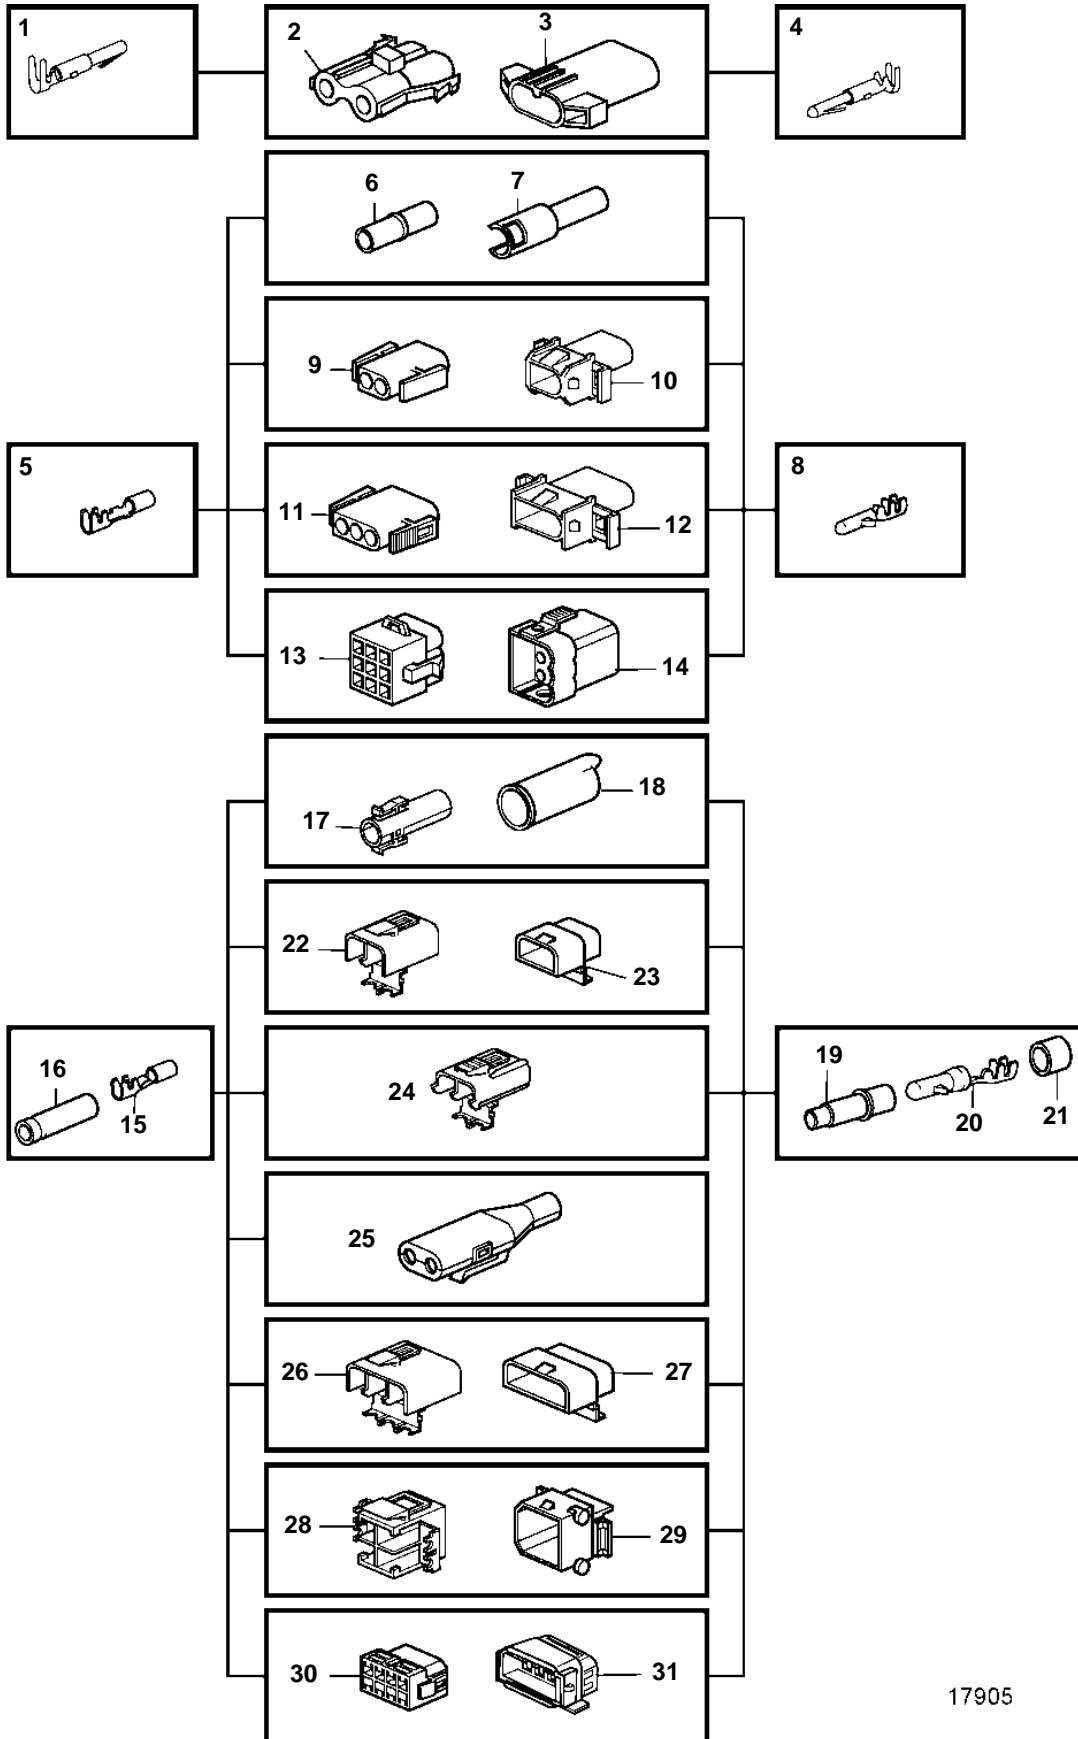

5.7GiE-300-J, 5.7GiE-300-JF, 5.7GXiE-J, 5.7GXiE-JF, 5.7OSiE-300-J, 5.7OSiE-300-JF, 5.7OSXiE-J, 5.7OSXiE-JF, 5.7GiE-300-K, 5.7GiE-300-KF, 5.7GXiE-K, 5.7GXiE-KF, 5.7GiE-300-M, 5.7GiE-300-MF, 5.7GXiE-M, 5.7GXiE-MF, 5.7GXiE-N, 5.7GiE-300-N

17905

5.7GiE-300-J, 5.7GiE-300-JF, 5.7GXiE-J, 5.7GXiE-JF, 5.7OSiE-300-J, 5.7OSiE-300-JF, 5.7OSXiE-J, 5.7OSXiE-JF, 5.7GiE-300-K, 5.7GiE-300-KF, 5.7GXiE-K, 5.7GXiE-KF, 5.7GiE-300-M, 5.7GiE-300-MF, 5.7GXiE-M, 5.7GXiE-MF, 5.7GXiE-N, 5.7GiE-300-N

REF	PART NO.	DESCRIPTION	NOTES
1	946038	Cable terminal	2,1x0,5-1mm2
2	944224	Housing	2-POLE
3	944223	Housing	2-POLE
4		Cable terminal	Not marketed by Volvo Penta., 2,1x0,5-1mm2
5	965822	Cable terminal	3,5x1,1-2,5sq.mm
	948289	Cable terminal	3,5x2,5-4,0sq.mm
6	949584	Housing	3,5x1 NATURAL
7	949583	Housing	3,5x1 NATURAL
8	969831	Cable terminal	3,5x0,5-1mm2
	965824	Cable terminal	3,5x1,1-2,5sq.mm
	965825	Cable terminal	3,5x2,6-4,0sq.mm
9	948996	Housing	3,5x2 NATURAL
10	948995	Housing	3,5x2 NATURAL
11	948296	Housing	3,5x3 NATURAL
12	948297	Housing	3,5x3 NATURAL
13	948294	Housing	3,5x9 NATURAL
14	948295	Housing	3,5x9 NATURAL
15	949371	Cable terminal	3,5x0,75-1,5mm2
	1598753	Isolation	3,5x2,5-4,5sq.mm
16	1598753	Isolation	
17	1307035	Housing	1-POLE
18	1308436	Housing	1-POLE
19	1608765	Insulator	
20	965824	Cable terminal	3,5x2,5-4,5sq.mm
21	1608766	Seal	
22	1307048	Housing	2-POLE
23	1307049	Housing	2-POLE
24	970753	Housing	2-POLE
25	1624477	Insulator	2-POLE
26	1259828	Housing	3-pole
27	3523442	Pin housing	3-POLIG (1259829)
28	1259830	Housing	4-POLE
29	1259831	Housing	4-POLE
30	966812	Housing	8-POLE
31	967809	Housing	8-POLE