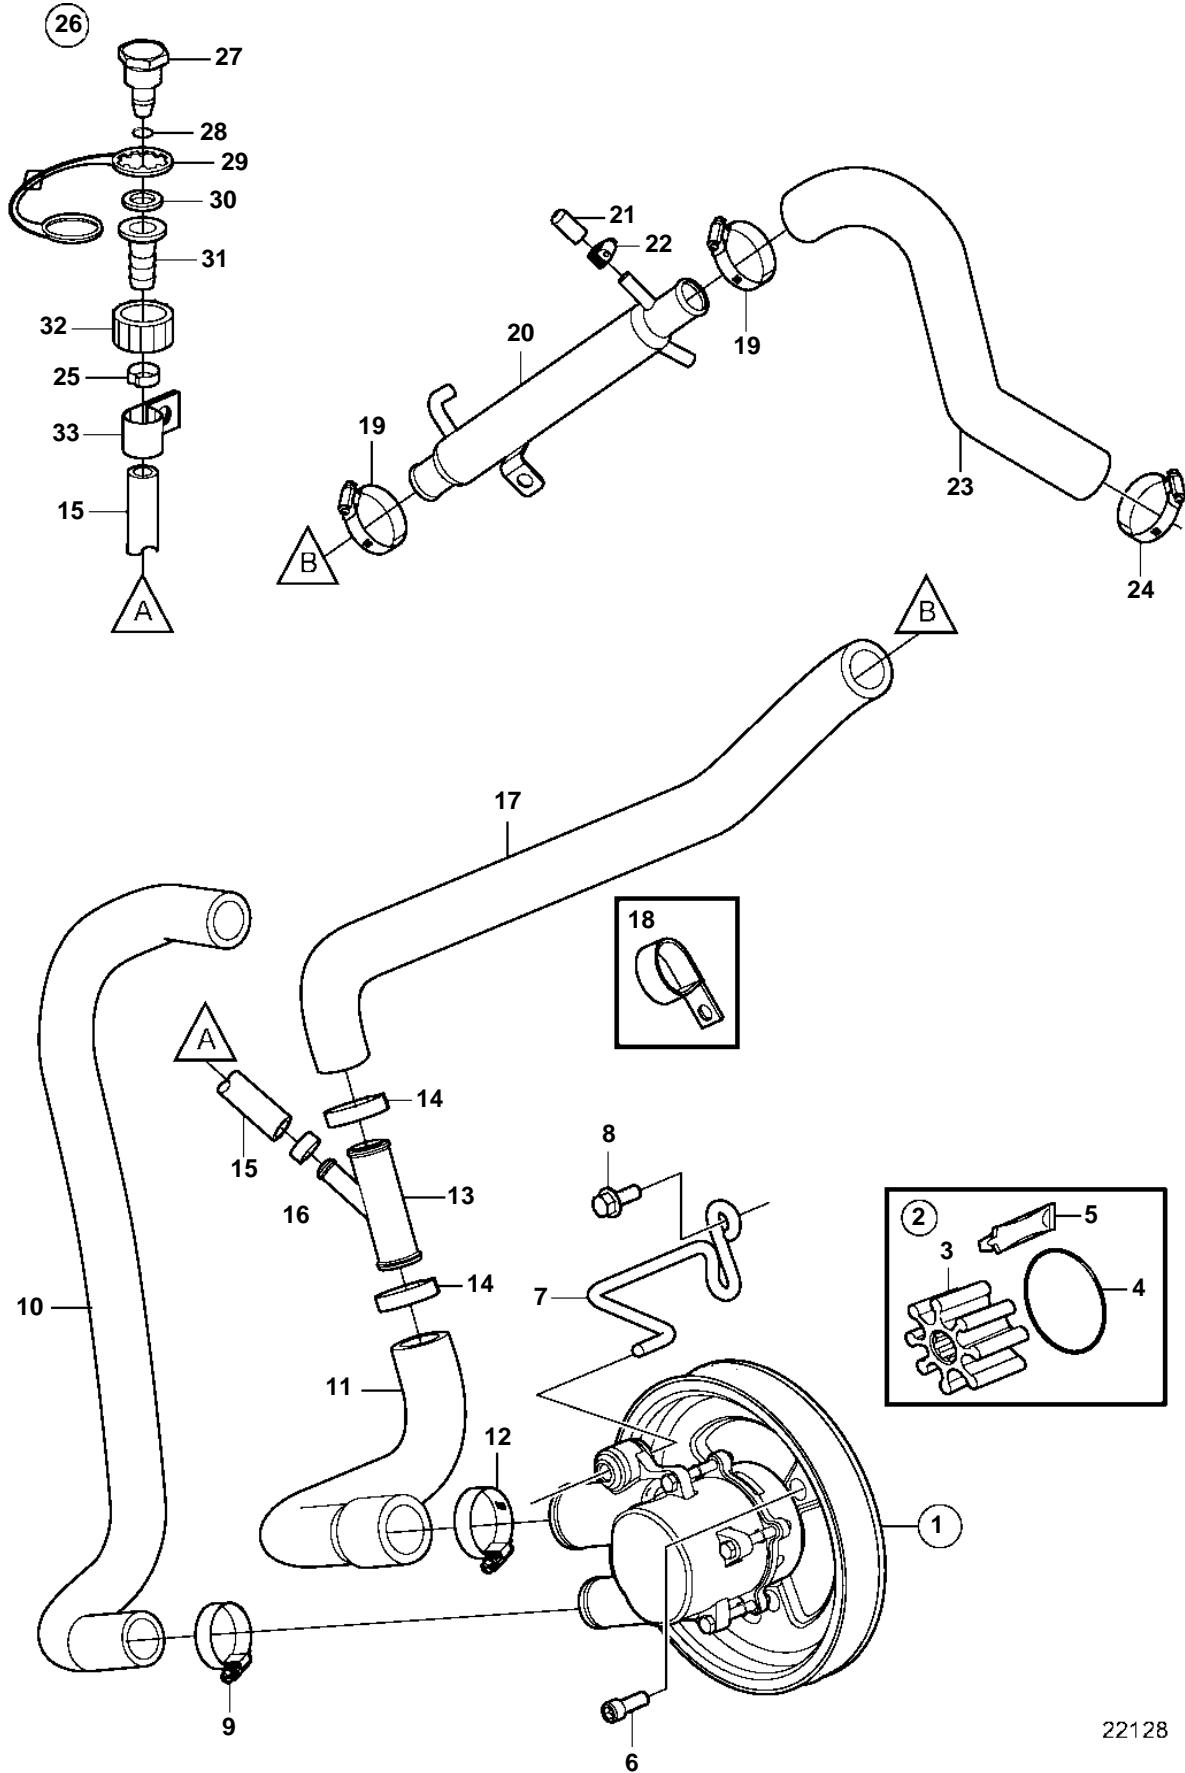

5.7GiE-300-J, 5.7GXiE-J

22128

5.7GiE-300-J, 5.7GXiE-J

REF	PART NO.	QTY	DESCRIPTION	NOTES
1	3812519	1	Pump	replaced by next part number
	21212799	1	Pump	
2	3842786	1	· Kit	replaced by next part number
	21213664	1	· Impeller kit	
3		1	· · Impeller	not sold separately
4	3858938	1	· · O-ring	
5		1	· · Lubricant, glycerin	not sold separately
6	3857939	3	Screw	
7	3812240	1	Bracket	
8	3860163	2	Screw	
9	3863441	1	Hose clamp	
10	3817817	1	Hose	
11	3817822	1	Hose	
12	3863440	1	Hose clamp	
13	3862699	1	T-pipe	
14	982645	2	Clamp	
15	3862901	1	Hose	
16	983168	1	Clamp	
17	3862543	1	Hose	
18	3853312	1	Clamp	
19	3863444	2	Hose clamp	
20	3862629	1	Oil cooler	
21	3856766	1	Cardboard tube	
22	3860413	1	Hose clamp	
23	3817579	1	Hose	
24	3812302	1	Hose clamp	
25	983146	1	Clamp	
26	3807440	1	Connector	
27		1	· Cap	not sold separately
28	942978	1	· O-ring	
29	3862082	1	· Retainer	
30	3807664	1	· Washer	
31		1	· Connector	not sold separately
32		1	· Connector	
33	3862891	1	Attaching clamp	