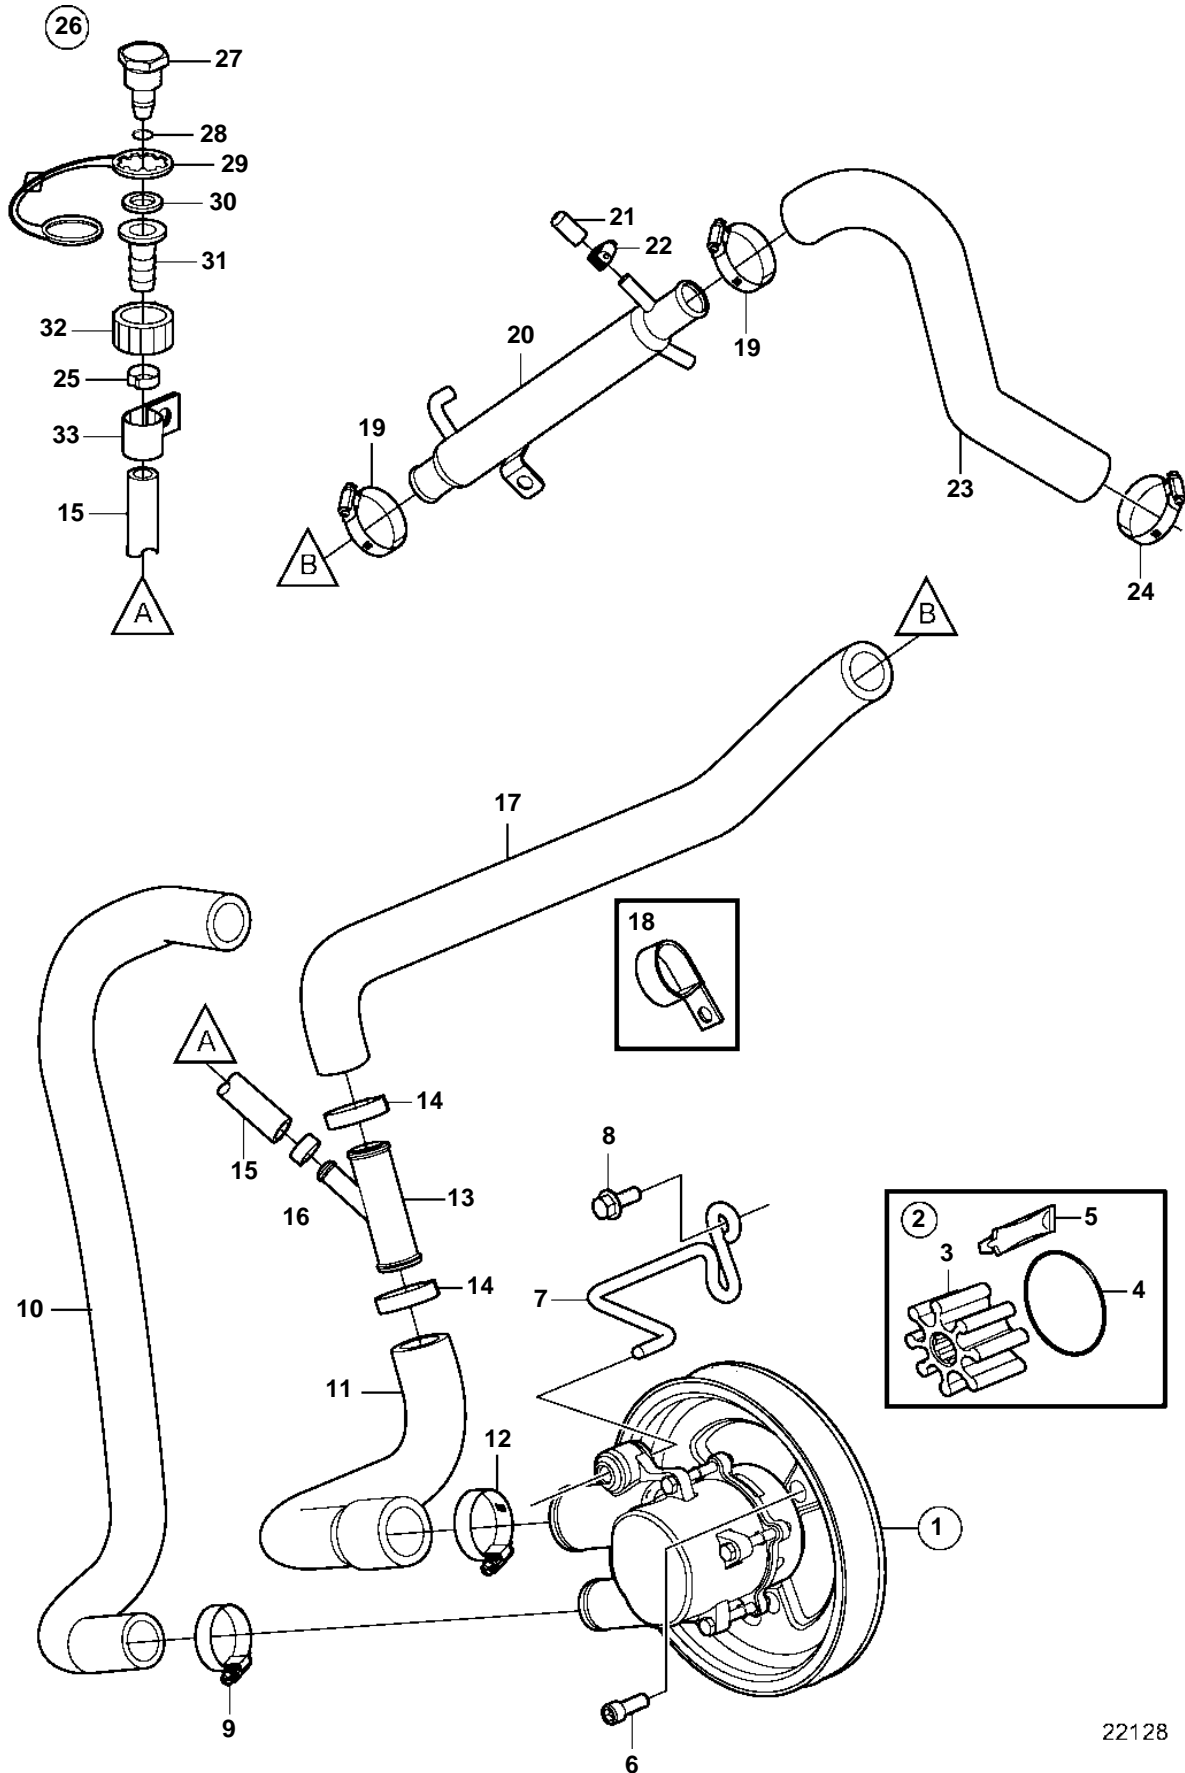

5.7GXIE-N, 5.7GiE-300-N

22128

5.7GXIE-N, 5.7GiE-300-N

REF	PART NO.	QTY	DESCRIPTION	NOTES
1	21212799	1	Pump	
2	21213664	1	· Impeller kit	
3		1	· · Impeller	not sold separately
4	3858938	1	· · O-ring	
5		1	· · Lubricant, glycerin	not sold separately
6	3857939	3	Screw	
7	3812240	1	Bracket	
8	3860163	2	Screw	
9	3863441	1	Hose clamp	
10	3817817	1	Hose	
11	3817822	1	Hose	
12	3863440	1	Hose clamp	
13	3862699	1	T-pipe	
14	982645	2	Clamp	
15	3862901	1	Hose	
16	983168	1	Clamp	
17	3862543	1	Hose	
18	3853312	1	Clamp	
19	3863444	2	Hose clamp	
20	3862629	1	Oil cooler	
21	3856766	1	Cardboard tube	
22	3860413	1	Hose clamp	
23	3817579	1	Hose	
24	3812302	1	Hose clamp	
25	983146	1	Clamp	
26	3807440	1	Connector	
27		1	· Cap	not sold separately
28	942978	1	· O-ring	
29	3862082	1	· Retainer	
30	3807664	1	· Washer	
31		1	· Connector	not sold separately
32		1	· Connector	not sold separately
33	3862891	1	Attaching clamp	