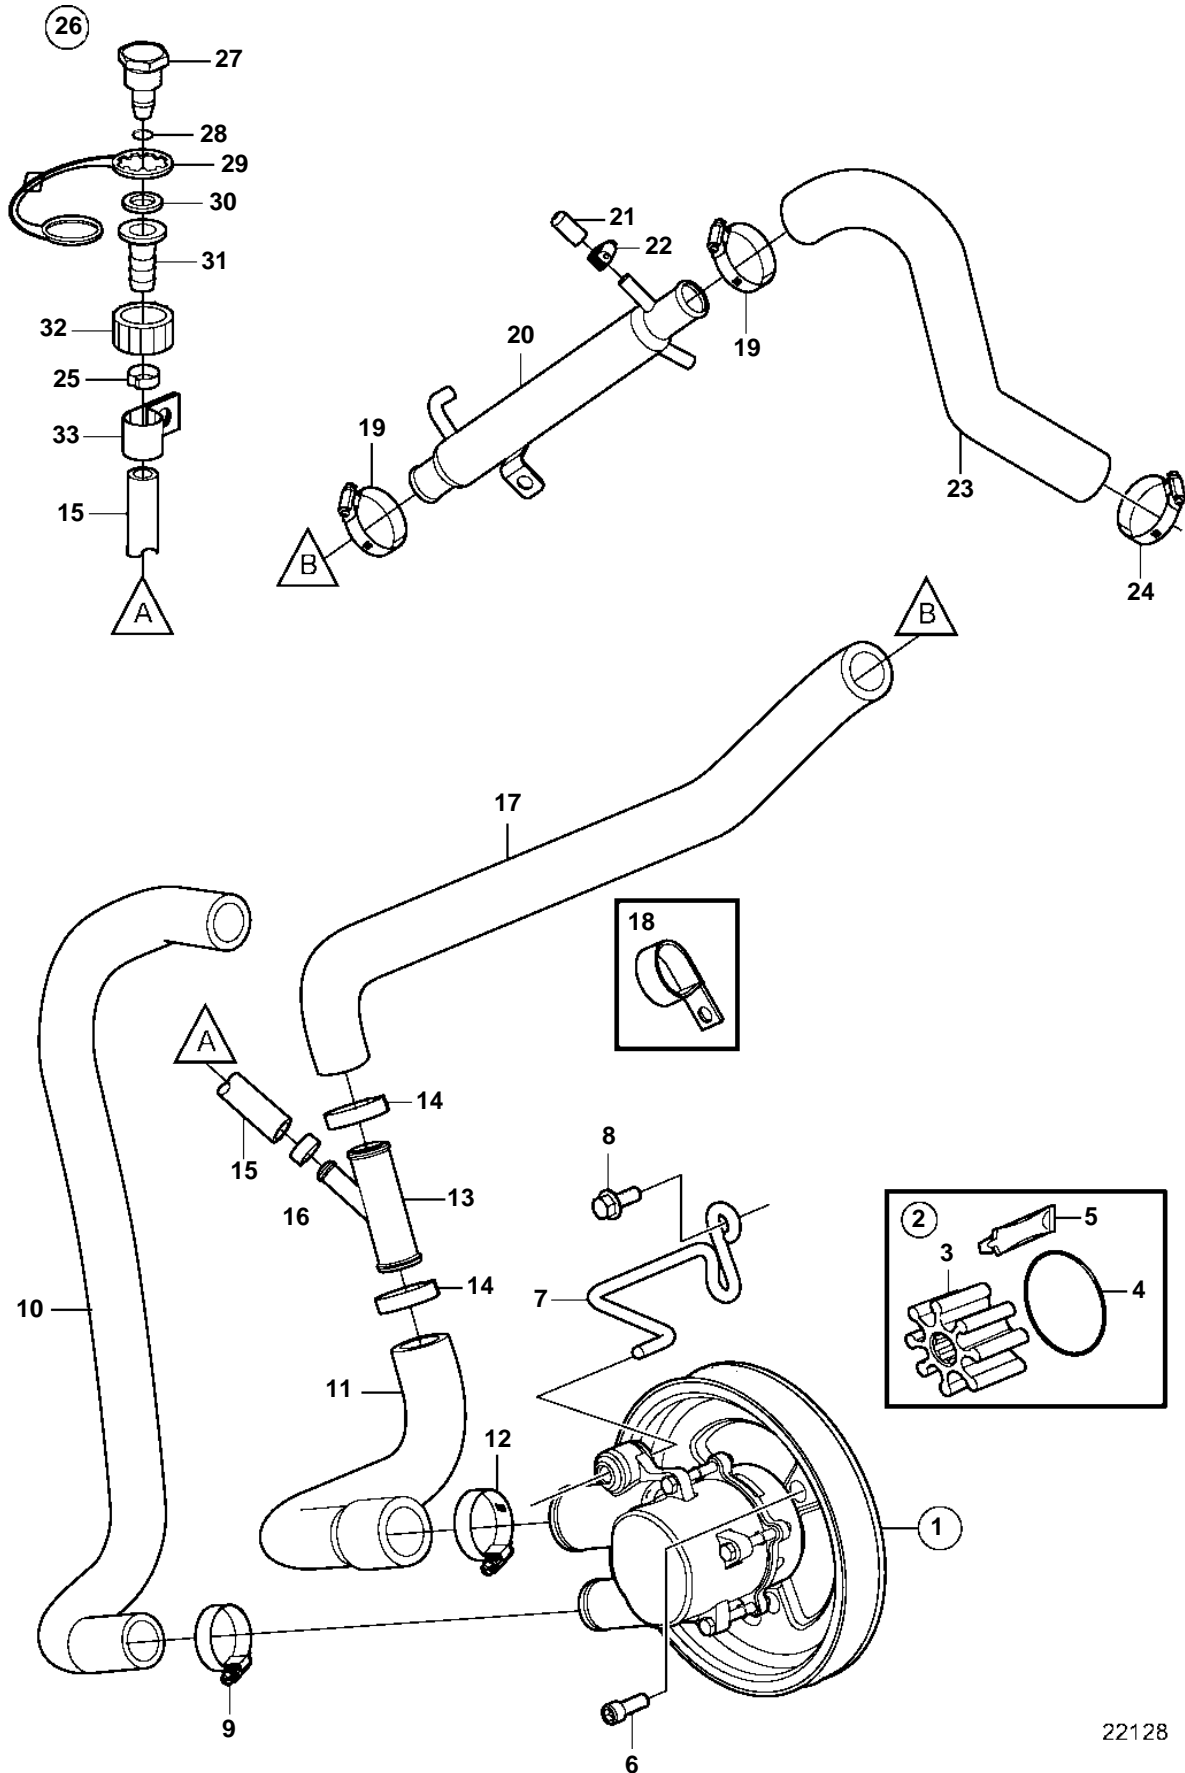

5.7OSiE-300-J, 5.7OSXiE-J

22128

5.7OSiE-300-J, 5.7OSXiE-J

REF	PART NO.	QTY	DESCRIPTION	NOTES
1	3812519	1	Pump	replaced by next part number
	21212799	1	Pump	
2	3842786	1	• Kit	replaced by next part number
	21213664	1	• Impeller kit	
3		1	• • Impeller	not sold separately
4	3858938	1	• • O-ring	
5		1	• • Lubricant, glycerin	not sold separately
6	3857939	3	Screw	
7	3812240	1	Bracket	
8	3860163	2	Screw	
9	3863441	1	Hose clamp	
10	3817817	1	Hose	
11	3817822	1	Hose	
12	3863440	1	Hose clamp	
13	3862699	1	T-pipe	
14	982645	2	Clamp	
15	3862901	1	Hose	
16	983168	1	Clamp	
17	3862543	1	Hose	
18	3853312	1	Clamp	
19	3863444	2	Hose clamp	
20	3862629	1	Oil cooler	
21	3856766	1	Cardboard tube	
22	3860413	1	Hose clamp	
23	3861567	1	Hose	
24	3863444	1	Hose clamp	
25	983146	1	Clamp	
26	3807440	1	Connector	
27		1	• Cap	not sold separately
28	942978	1	• O-ring	
29	3862082	1	• Retainer	
30	3807664	1	• Washer	
31		1	• Connector	not sold separately
32		1	• Connector	not sold separately
33	3862891	1	Attaching clamp	