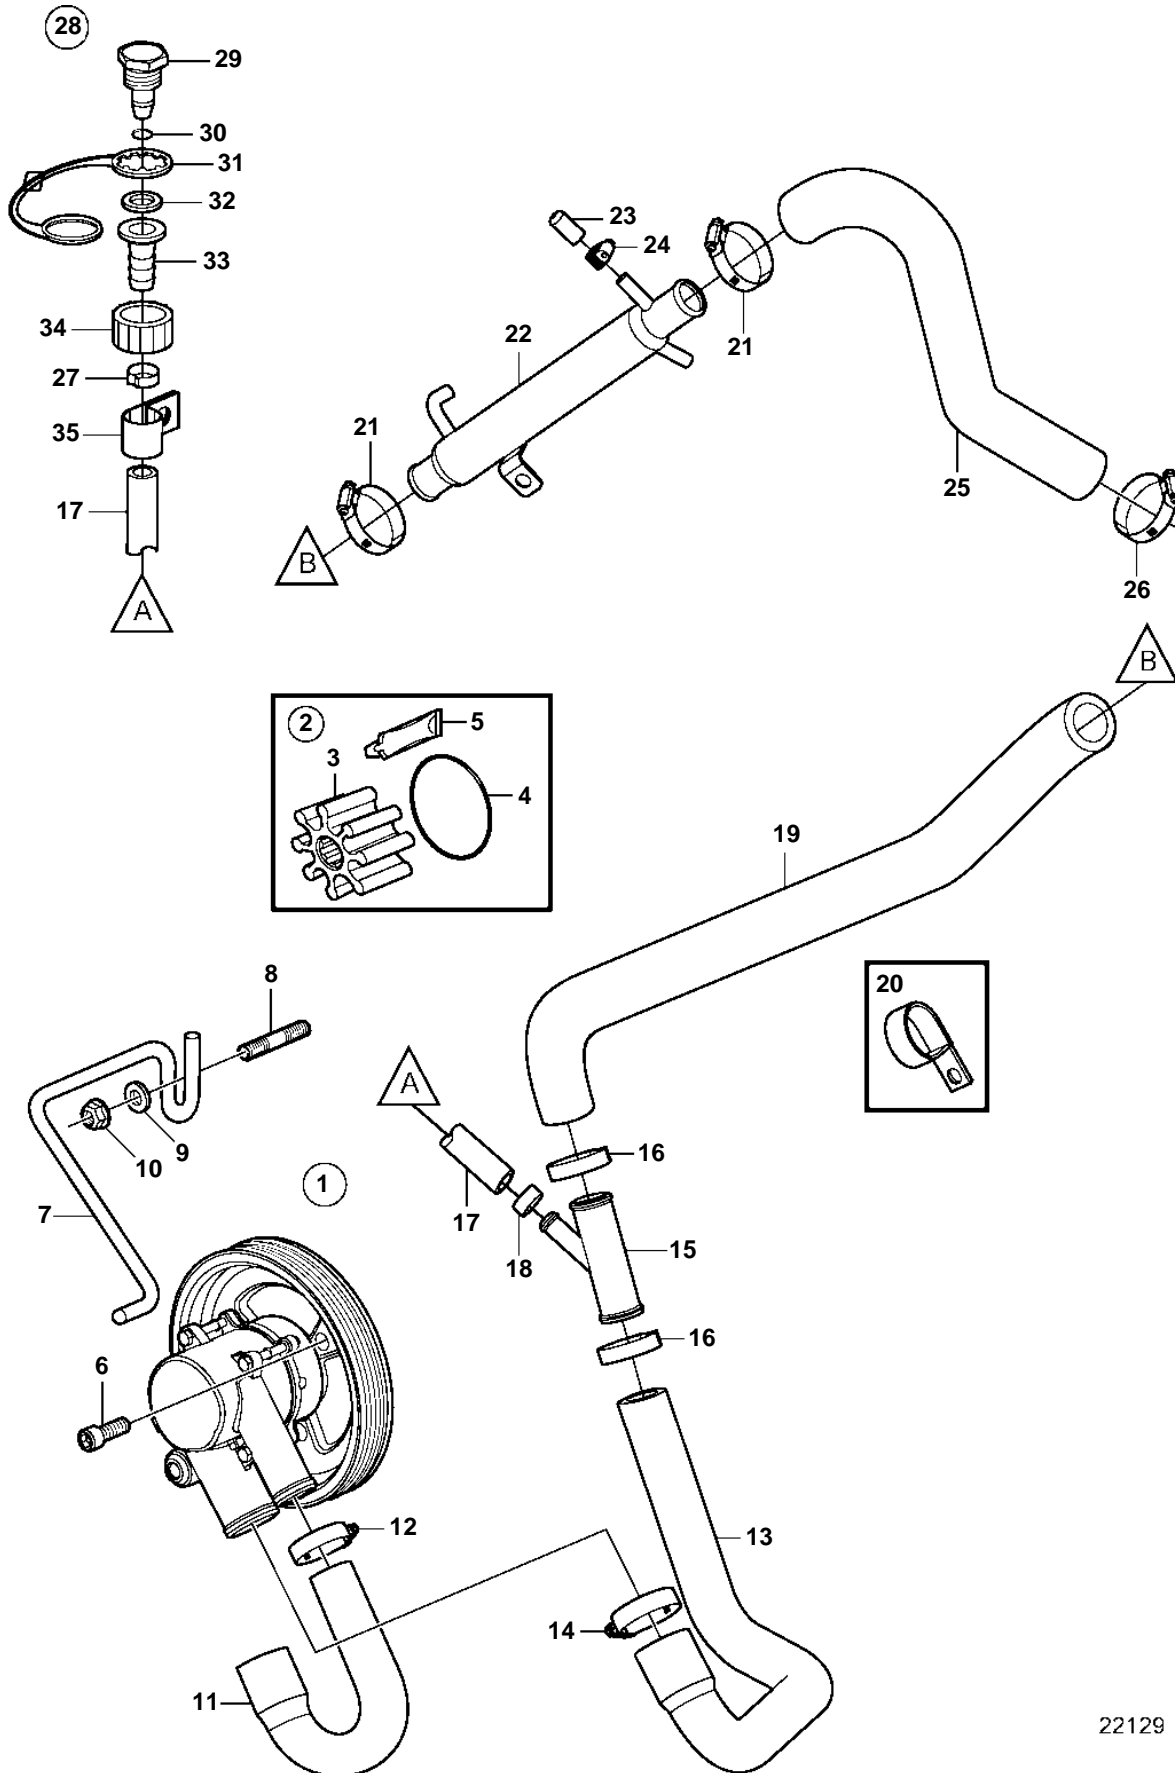

5.7GXiE-N, 5.7GiE-300-N

22129

5.7GXIE-N, 5.7GiE-300-N

REF	PART NO.	QTY	DESCRIPTION	NOTES
1	21212799	1	Pump	
2	21213664	1	· Impeller kit	
3		1	· · Impeller	not sold separately
4	3858938	1	· · O-ring	
5		1	· · Lubricant, glycerin	not sold separately
6	3857939	3	Screw	
7	3817688	1	Bracket	
8	941814	2	Stud	
9	980933	2	Washer	
10	3857181	2	Flange lock nut	
11	3817818	1	Hose	
12	3863441	1	Hose clamp	
13	3817823	1	Hose	
14	3863440	1	Hose clamp	
15	3862699	1	T-pipe	
16	982645	2	Clamp	
17	3862901	1	Hose	
18	983168	1	Clamp	
19	3862543	1	Hose	
20	3853312	1	Clamp	
21	3862629	1	Oil cooler	
22	3863444	2	Hose clamp	
23	3856766	1	Cardboard tube	
24	3860413	1	Hose clamp	
25	3817579	1	Hose	
26	3812302	1	Hose clamp	
27	983146	1	Clamp	
28	3807440	1	Connector	
29		1	· Cap	not sold separately
30	942978	1	· O-ring	
31	3862082	1	· Retainer	
32	3807664	1	· Washer	
33		1	· Connector	not sold separately
34		1	· Connector	not sold separately
35	3862891	1	Attaching clamp	