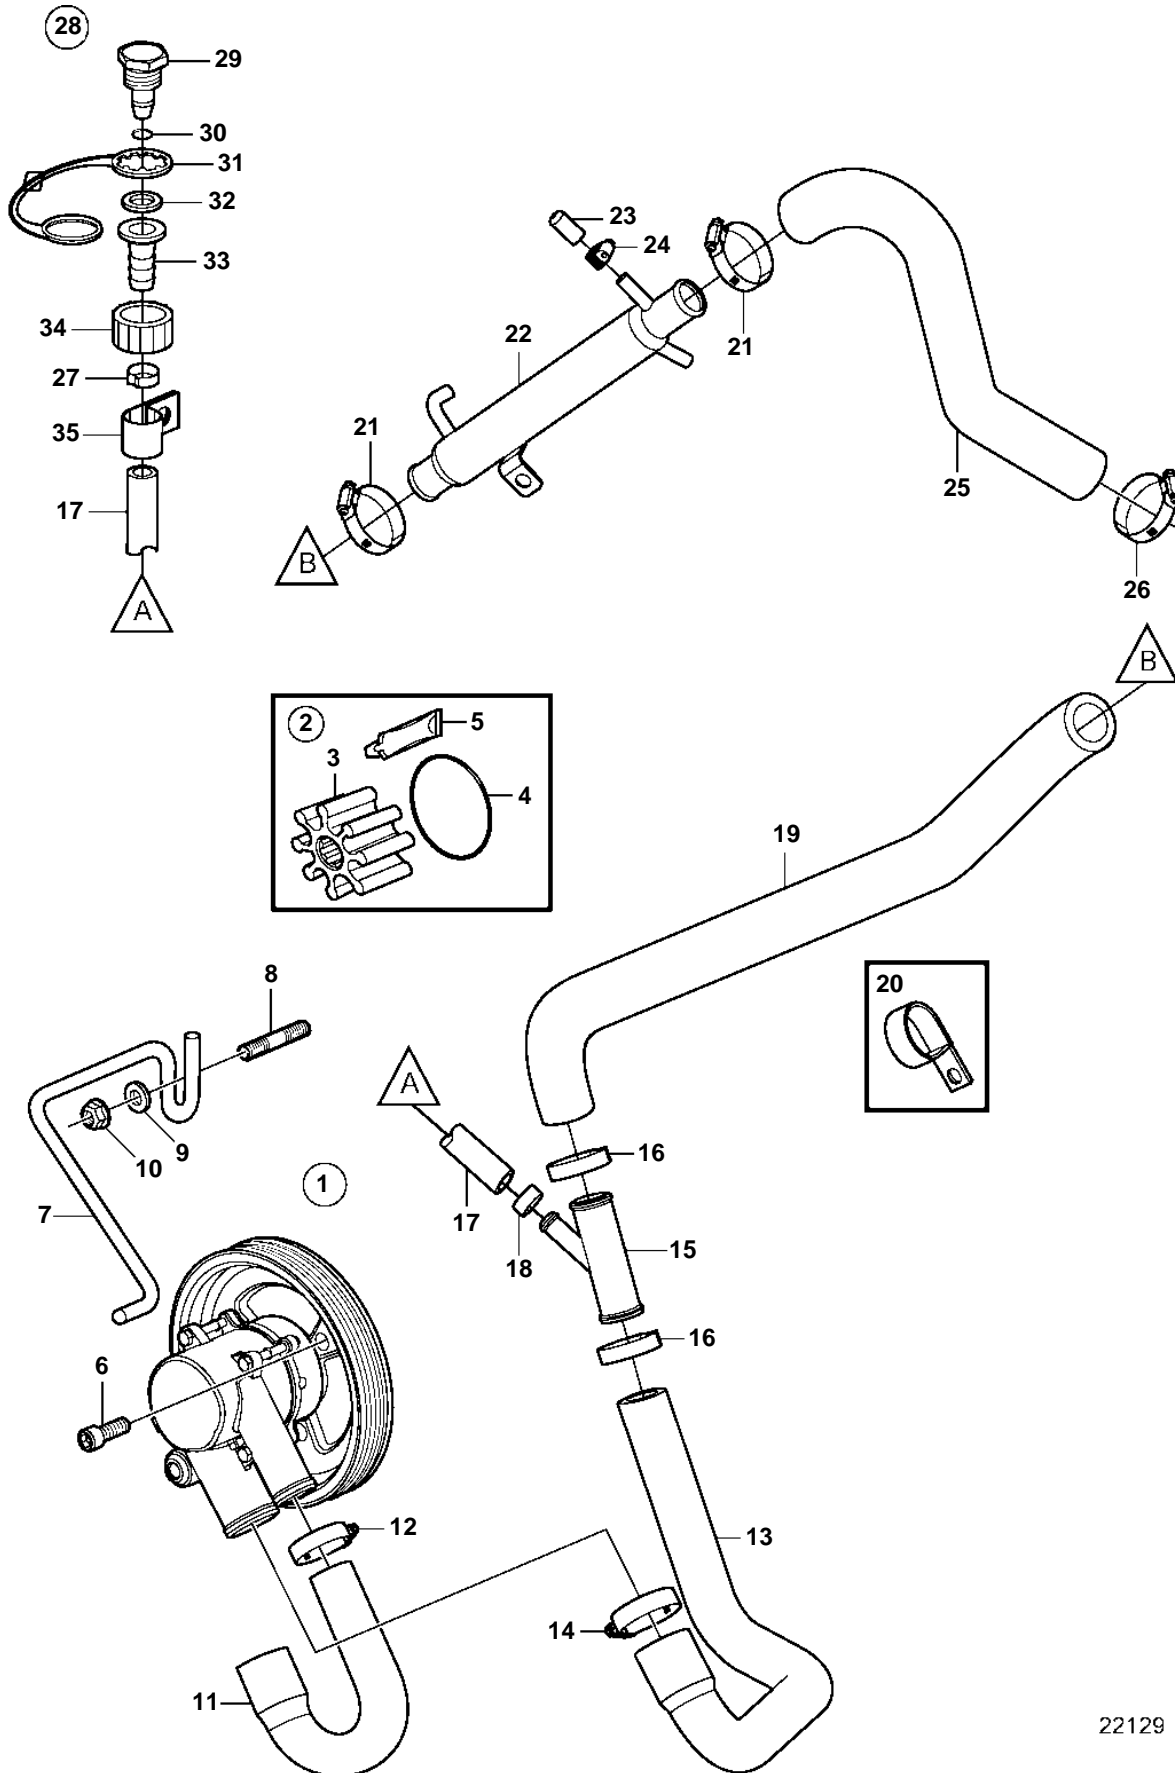

5.7OSiE-300-JF, 5.7OSXiE-JF

22129

5.7OSiE-300-JF, 5.7OSXiE-JF

REF	PART NO.	QTY	DESCRIPTION	NOTES
1	3812519	1	Pump	replaced by next part number
	21212799	1	Pump	
2	3842786	1	· Kit	replaced by next part number
	21213664	1	· Impeller kit	
3		1	· · Impeller	not sold separately
4	3858938	1	· · O-ring	
5		1	· · Lubricant, glycerin	not sold separately
6	3857939	3	Screw	
7	3817688	1	Bracket	
8	941814	2	Stud	
9	980933	2	Washer	
10	3857181	2	Flange lock nut	
11	3817818	1	Hose	
12	3863441	1	Hose clamp	
13	3817823	1	Hose	
14	3863440	1	Hose clamp	
15	3862699	1	T-pipe	
16	982645	2	Clamp	
17	3862901	1	Hose	
18	983168	1	Clamp	
19	3862543	1	Hose	
20	3853312	1	Clamp	
21	3862629	1	Oil cooler	
22	3863444	2	Hose clamp	
23	3856766	1	Cardboard tube	
24	3860413	1	Hose clamp	
25	3861567	1	Hose	
26	3863444	1	Hose clamp	
27	983146	1	Clamp	
28	3807440	1	Connector	
29		1	· Cap	not sold separately
30	942978	1	· O-ring	
31	3862082	1	· Retainer	
32	3807664	1	· Washer	
33		1	· Connector	not sold separately
34		1	· Connector	not sold separately
35	3862891	1	Attaching clamp	