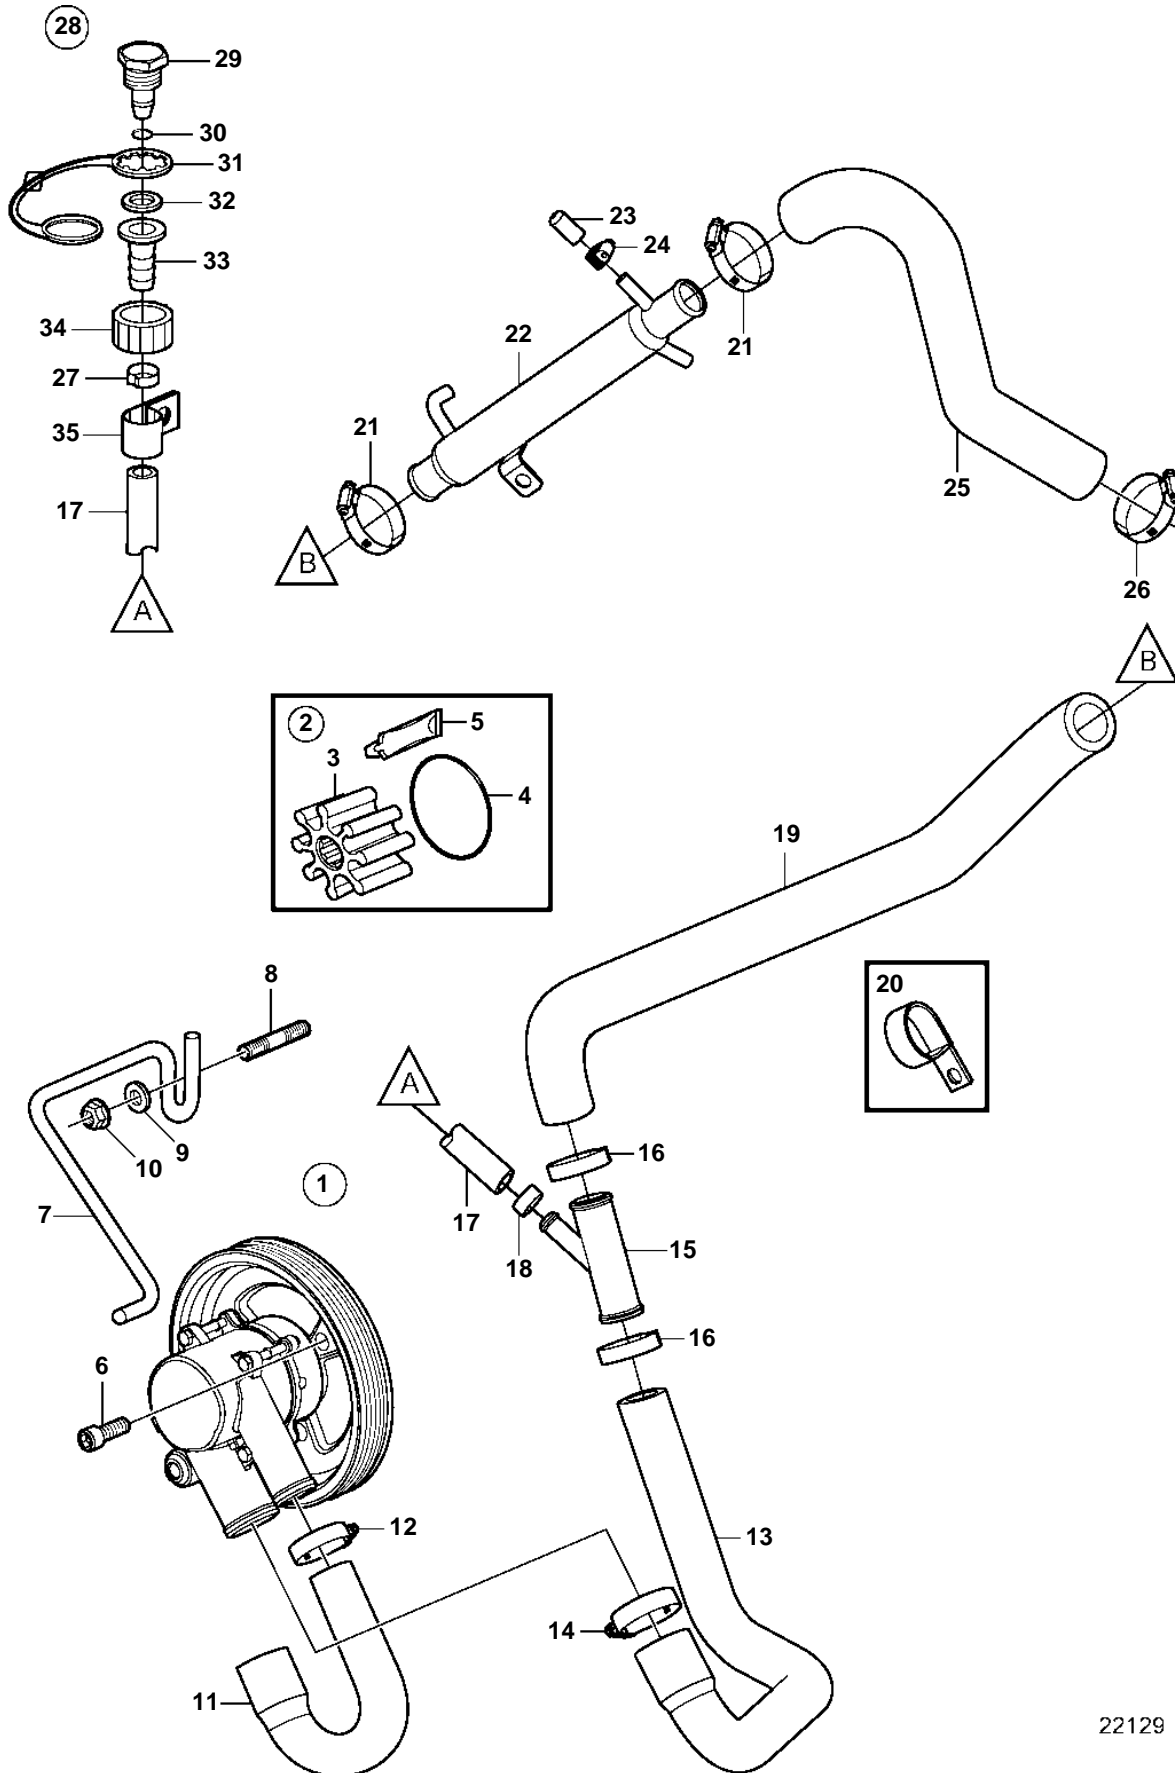

5.7GiE-300-KF, 5.7GXiE-KF, 5.7GiE-300-MF, 5.7GXiE-MF

22129

5.7GiE-300-KF, 5.7GXiE-KF, 5.7GiE-300-MF, 5.7GXiE-MF

REF	PART NO.	QTY	DESCRIPTION	NOTES
1	21212799	1	Pump	
2	21213664	1	· Impeller kit	
3		1	· · Impeller	not sold separately
4	3858938	1	· · O-ring	
5		1	· · Lubricant, glycerin	not sold separately
6	3857939	3	Screw	
7	3817688	1	Bracket	
8	941814	2	Stud	
9	980933	2	Washer	
10	3857181	2	Flange lock nut	
11	3817818	1	Hose	
12	3863441	1	Hose clamp	
13	3817823	1	Hose	
14	3863440	1	Hose clamp	
15	3862699	1	T-pipe	
16	982645	2	Clamp	
17	3862901	1	Hose	
18	983168	1	Clamp	
19	3862543	1	Hose	
20	3853312	1	Clamp	
21	3862629	1	Oil cooler	
22	3863444	2	Hose clamp	
23	3856766	1	Cardboard tube	
24	3860413	1	Hose clamp	
25	3817579	1	Hose	
26	3812302	1	Hose clamp	
27	983146	1	Clamp	
28	3807440	1	Connector	
29		1	· Cap	not sold separately
30	942978	1	· O-ring	
31	3862082	1	· Retainer	
32	3807664	1	· Washer	
33		1	· Connector	not sold separately
34		1	· Connector	not sold separately
35	3862891	1	Attaching clamp	