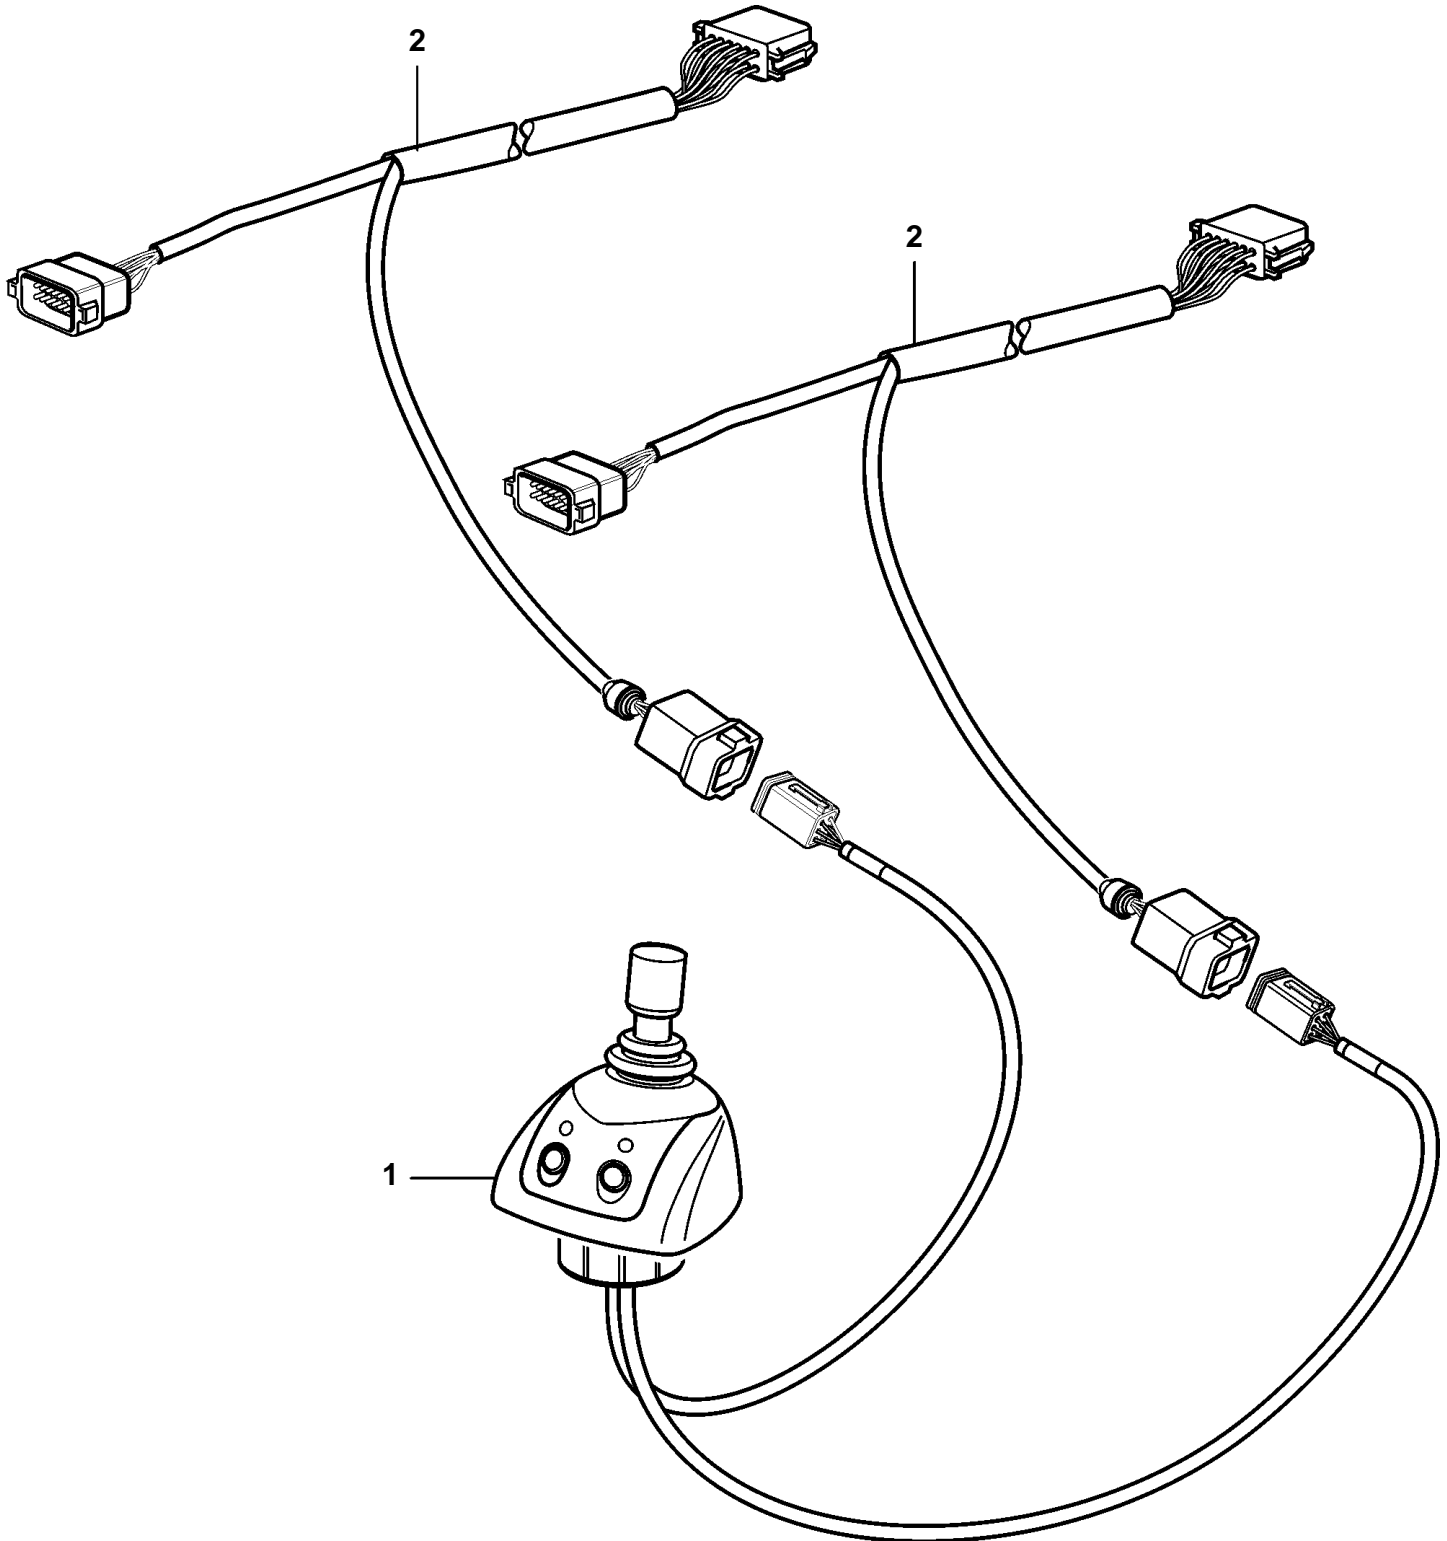

5.7GiE-300-K, 5.7GiE-300-KF, 5.7GXiE-K, 5.7GXiE-KF, 5.7GiE-300-M, 5.7GiE-300-MF, 5.7GXiE-M, 5.7GXiE-MF, 5.7GXiE-N, 5.7GiE-300-N

23508

5.7GiE-300-K, 5.7GiE-300-KF, 5.7GXiE-K, 5.7GXiE-KF, 5.7GiE-300-M, 5.7GiE-300-MF, 5.7GXiE-M, 5.7GXiE-MF, 5.7GXiE-N, 5.7GiE-300-N

REF	PART NO.	QTY	DESCRIPTION
1	3884795	1	Steering system
			· Parts not sold separately
2	3885342	2	Wiring harness