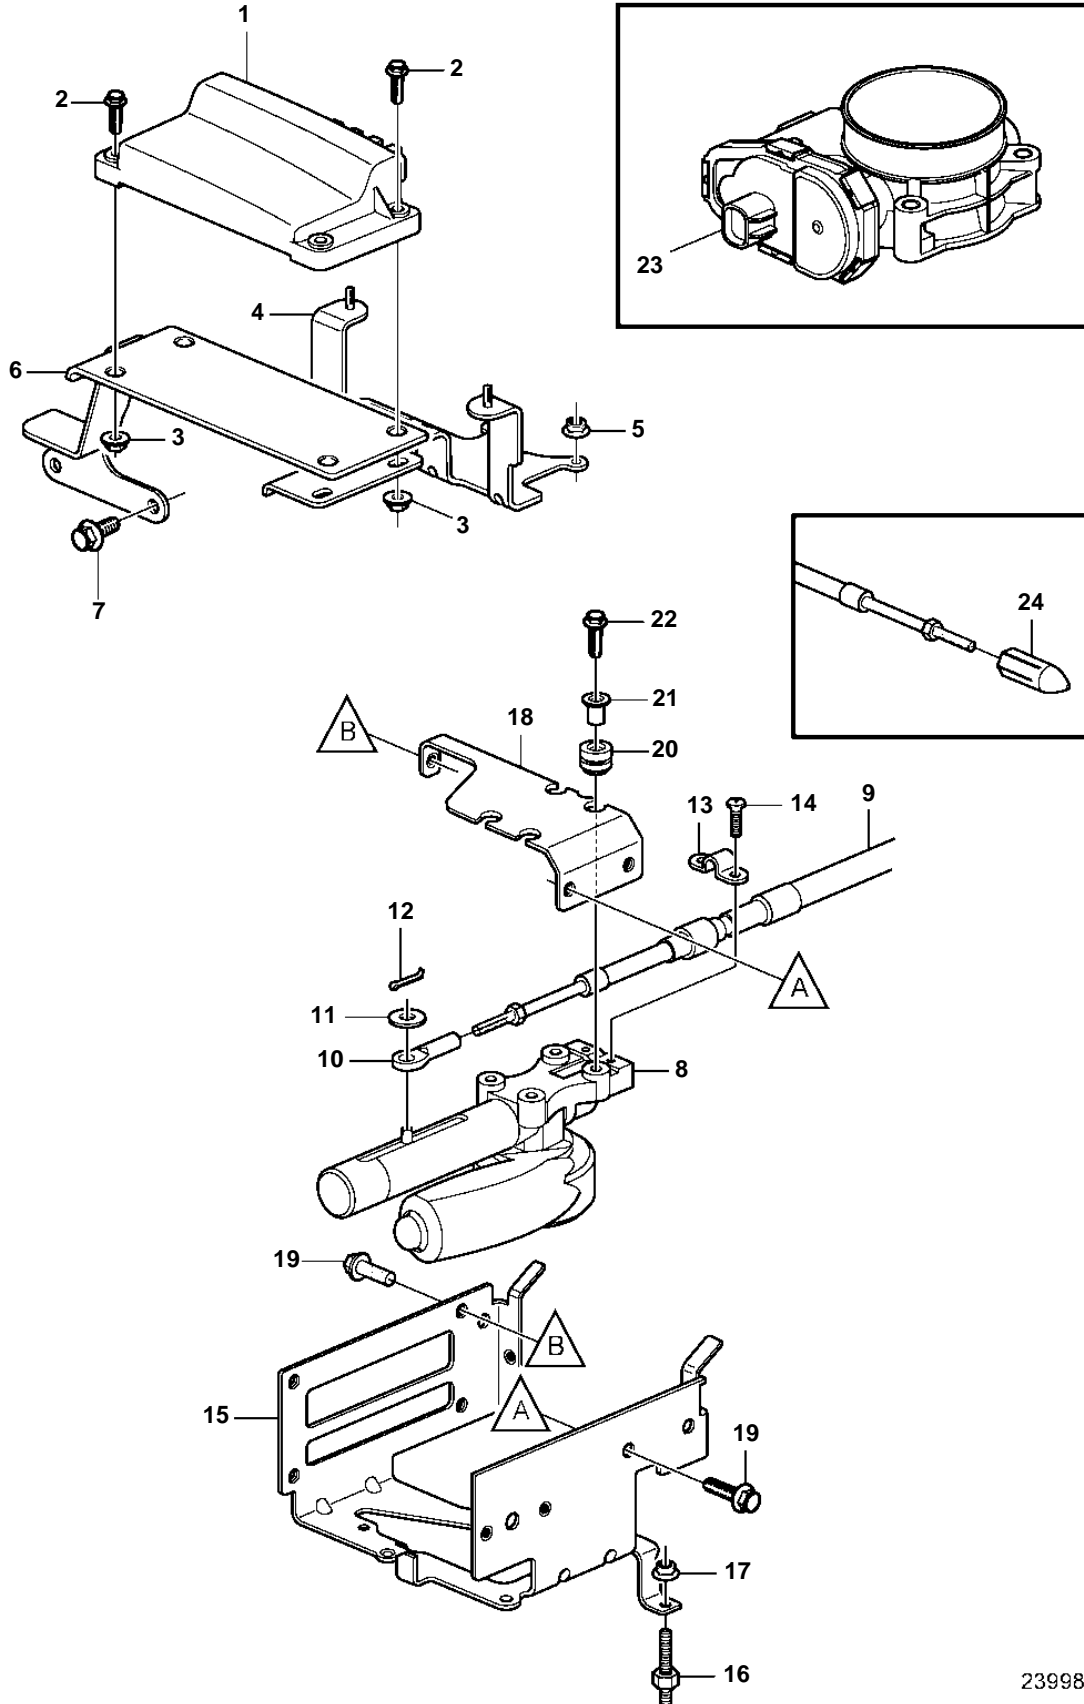

5.7GiE-300-J, 5.7GiE-300-JF, 5.7GXiE-J, 5.7GXiE-JF, 5.7OSiE-300-J, 5.7OSiE-300-JF, 5.7OSXiE-J, 5.7OSXiE-JF, 5.7GiE-300-K, 5.7GiE-300-KF, 5.7GXiE-K, 5.7GXiE-KF, 5.7GiE-300-M, 5.7GiE-300-MF, 5.7GXiE-M, 5.7GXiE-MF, 5.7GXiE-N, 5.7GiE-300-N

23998

5.7GiE-300-J, 5.7GiE-300-JF, 5.7GXiE-J, 5.7GXiE-JF, 5.7OSiE-300-J, 5.7OSiE-300-JF, 5.7OSXiE-J, 5.7OSXiE-JF, 5.7GiE-300-K, 5.7GiE-300-KF, 5.7GXiE-K, 5.7GXiE-KF, 5.7GiE-300-M, 5.7GiE-300-MF, 5.7GXiE-M, 5.7GXiE-MF, 5.7GXiE-N, 5.7GiE-300-N

REF	PART NO.	QTY	DESCRIPTION	NOTES
1	3849496	1	Control unit	
2	946671	4	Flange screw	
3	948645	4	Flange lock nut	
4	3594456	1	Bracket	
5	981124	2	Flange nut	
6	21110079	1	Bracket	Sea water cooling
	40005868	1	Bracket	Fresh water cooling
7	982702	2	Flange screw	
8	3848712	1	Shift motor	Shift
9	3594991	1	Cable	
10	3850941	1	Adapter	
11	940191	1	Washer	
12	17253	1	Split pin	
13	21144647	1	Bracket	
14	973155	2	6 point socket screw	
15	3595367	1	Bracket	
16	3594748	1	Spacer screw	L=45mm
	3594749	2	Spacer screw	L=40mm
17	981124	2	Flange nut	
18	3595369	1	Bracket	
19	3852006	3	Screw	
20	3594888	4	Vibration damper	
21	3594890	4	Sleeve	
22	3843651	4	Screw	
23		1	Throttle control	See "Throttle Body" page
24	40005050	1	Guide