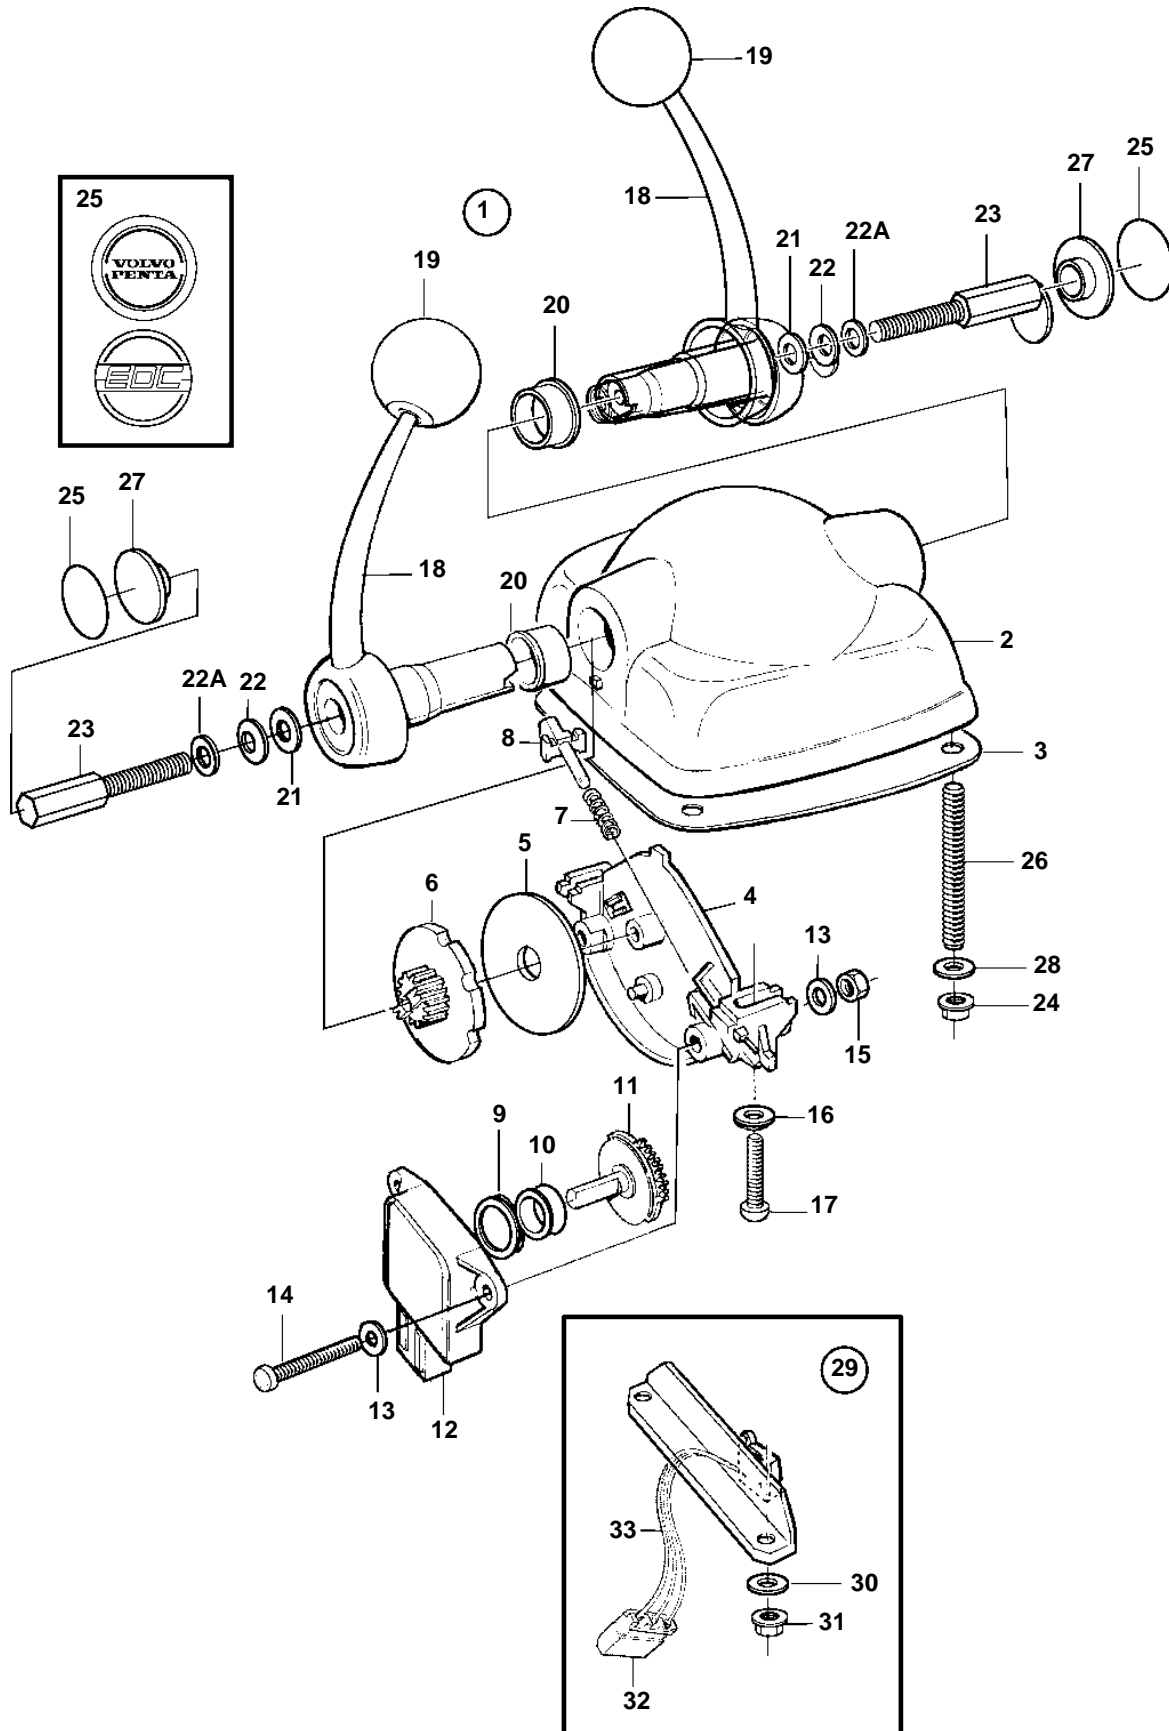

5.7GiE-300-J, 5.7GiE-300-JF, 5.7GXiE-J, 5.7GXiE-JF, 5.7OSiE-300-J, 5.7OSiE-300-JF, 5.7OSXiE-J, 5.7OSXiE-JF, 5.7GiE-300-K, 5.7GiE-300-KF, 5.7GXiE-K, 5.7GXiE-KF, 5.7GXiE-M, 5.7GXiE-MF

21947

5.7GiE-300-J, 5.7GiE-300-JF, 5.7GXiE-J, 5.7GXiE-JF, 5.7OSiE-300-J, 5.7OSiE-300-JF, 5.7OSXiE-J, 5.7OSXiE-JF, 5.7GiE-300-K, 5.7GiE-300-KF, 5.7GXiE-K, 5.7GXiE-KF, 5.7GXiE-M, 5.7GXiE-MF

REF	PART NO.	QTY	DESCRIPTION	SEE SEC.	NOTES
1	3819900	1	Control, black		For twin installation., Black., With neutralswitch.
			• Bulletin P-28-4-13	P-28-4-13-EN	New Electronic Controls for EVC Engines
1	3819902	1	Control, stainless		For twin installation., Stainless., With neutralswitch.
			• Bulletin P-28-4-13	P-28-4-13-EN	New Electronic Controls for EVC Engines
2		1	• Housing		
3	3581674	1	• Gasket		
4		1	• Plate		
5	3581666	2	• Friction washer		
6		2	• Disc		
7		2	• Spring		
8		2	• Guide lug		
9		2	• Spacer ring		
10	3581676	2	• Ring		
11	3581668	2	• Gear		
12	1336385	2	• Potentiometer		
13		4	• Washer		
14	3581678	2	• Screw		
15	3581680	2	• Nut		
16		2	• Washer		
17	3581681	2	• Screw		
18		2	• Shift lever		
19	3581675	2	• Ball		
20		2	• Bearing		
21		2	• Washer		
22		2	• Disc spring		
22A		2	• Washer		
23		2	• Adjusting screw		
24	3581686	4	• Nut		
25	3584000	2	• Decal		VOLVO PENTA
	3581669	2	• Decal		EDC
26		4	• Stud		
27	3582830	2	• Plug		Plastic, For 874663
		2	• Plug		Stainless., For 874813
28		4	• Washer		
29	3819903	2	• Microswitch		
30		4	• • Washer		
31		4	• • Nut		
32		X	• • Insulator		SEE GROUP 30
33		X	• • Cable		SEE GROUP 30