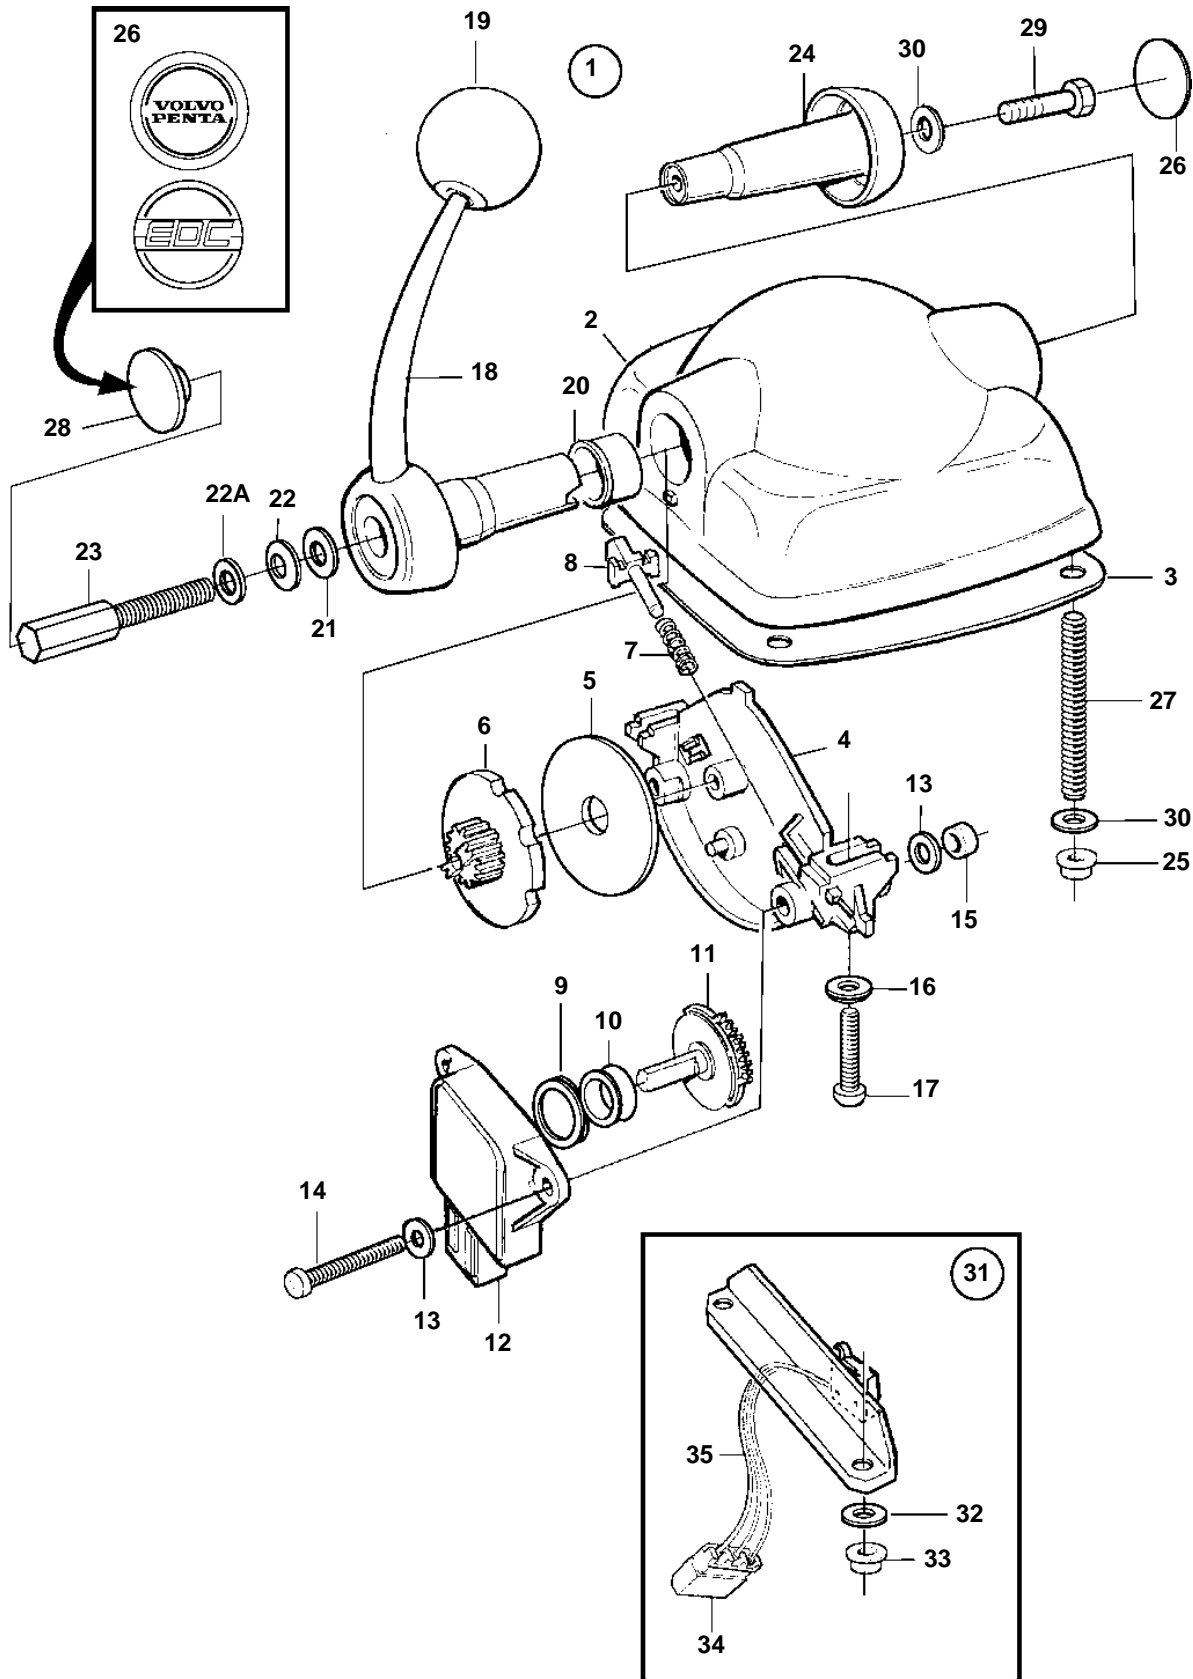

5.7GiE-300-J, 5.7GiE-300-JF, 5.7GXiE-J, 5.7GXiE-JF, 5.7OSiE-300-J, 5.7OSiE-300-JF, 5.7OSXiE-J, 5.7OSXiE-JF, 5.7GiE-300-K, 5.7GiE-300-KF, 5.7GXiE-K, 5.7GXiE-KF, 5.7GXiE-M, 5.7GXiE-MF

5.7GiE-300-J, 5.7GiE-300-JF, 5.7GXiE-J, 5.7GXiE-JF, 5.7OSiE-300-J, 5.7OSiE-300-JF, 5.7OSXiE-J, 5.7OSXiE-JF, 5.7GiE-300-K, 5.7GiE-300-KF, 5.7GXiE-K, 5.7GXiE-KF, 5.7GXiE-M, 5.7GXiE-MF

REF	PART NO.	QTY	DESCRIPTION	SEE SEC.	NOTES
1	3819899	1	Control		For single installation., Black.
			• Bulletin P-28-4-13	P-28-4-13-EN	New Electronic Controls for EVC Engines
1	3819901	1	Control		For single installation., Stainless.
			• Bulletin P-28-4-13	P-28-4-13-EN	New Electronic Controls for EVC Engines
2		1	• Housing		
3	3581674	1	• Gasket		
4		1	• Plate		
5	3581666	1	• Friction washer		
6		1	• Disc		
7		1	• Spring		
8		1	• Guide lug		
9		1	• Spacer ring		
10	3581676	1	• Ring		
11	3581668	1	• Gear		
12	1336385	1	• Potentiometer		
13		4	• Washer		
14	3581678	2	• Screw		
15	3581680	2	• Nut		
16		2	• Washer		
17	3581681	2	• Screw		
18		1	• Shift lever		
19	3581675	1	• Ball		
20		1	• Bearing		
21		1	• Washer		
22		1	• Disc spring		
22A		1	• Washer		
23		1	• Adjusting screw		
24	3581687	1	• Plug		
25	3581686	4	• Nut		
26	3584000	1	• Decal		VOLVO PENTA
	3581669	1	• Decal		EDC
27		4	• Stud		
28	3582830	1	• Plug		Plastic, For 874734
29		1	• Plug		Stainless., For 3807509
		1	• Screw		
30		5	• Washer		
31	3819903	1	• Microswitch		
32		2	• • Washer		
33		2	• • Nut		
34		X	• • Insulator		SEE GROUP 30
35		X	• • Cable		SEE GROUP 30