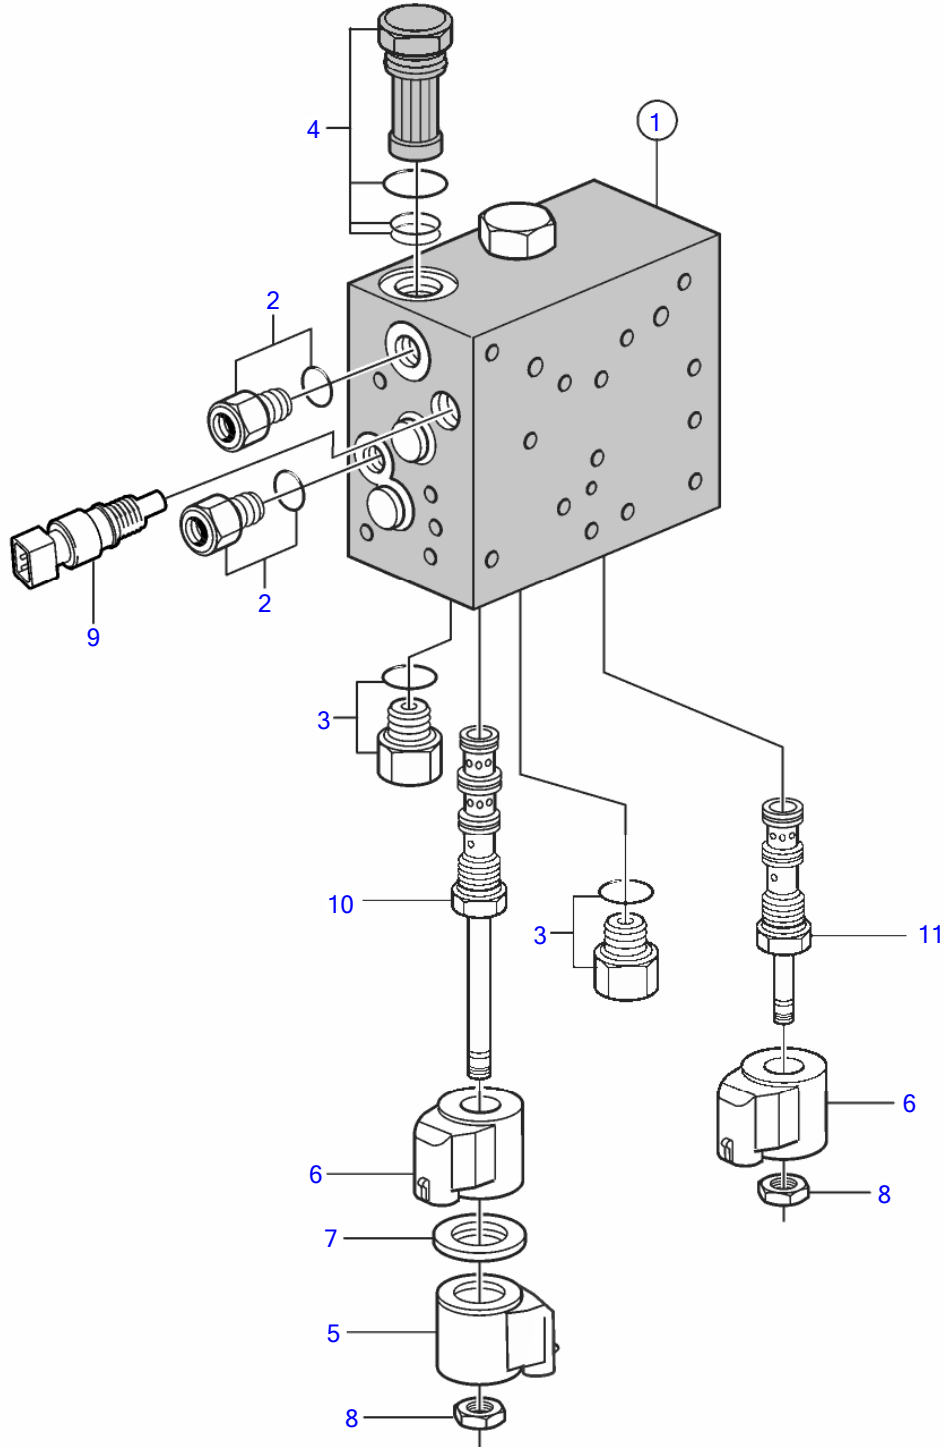

5.7GiCE-300-R, 5.7GXICE-320-R

27406

5.7GiCE-300-R, 5.7GXICE-320-R

REF	PART NO.	QTY	DESCRIPTION	NOTES
1		X		Shaded parts show changes from earlier design.
	21445595	1	Valve	second design, introduced Jan. 2011, ser. no. A155443 and higher
2	21199274	2	• Nipple	
		2	• • O-ring	not sold separately
3	3859043	2	• Fitting	
	3859042	2	• • O-ring	
4	21584276	1	• Filter	changed from earlier design
		3	• • • O-ring	not sold separately
5	21314061	1	• Solenoid	
6	21314064	2	• Solenoid	
7		1	• Washer	not sold separately
8		2	• Nut	not sold separately
9	3850397	1	• Switch, temperature	
10		1	Valve	
		1	• O-ring	not sold separately
11	22141353	1	Valve	
		1	• O-ring	not sold separately