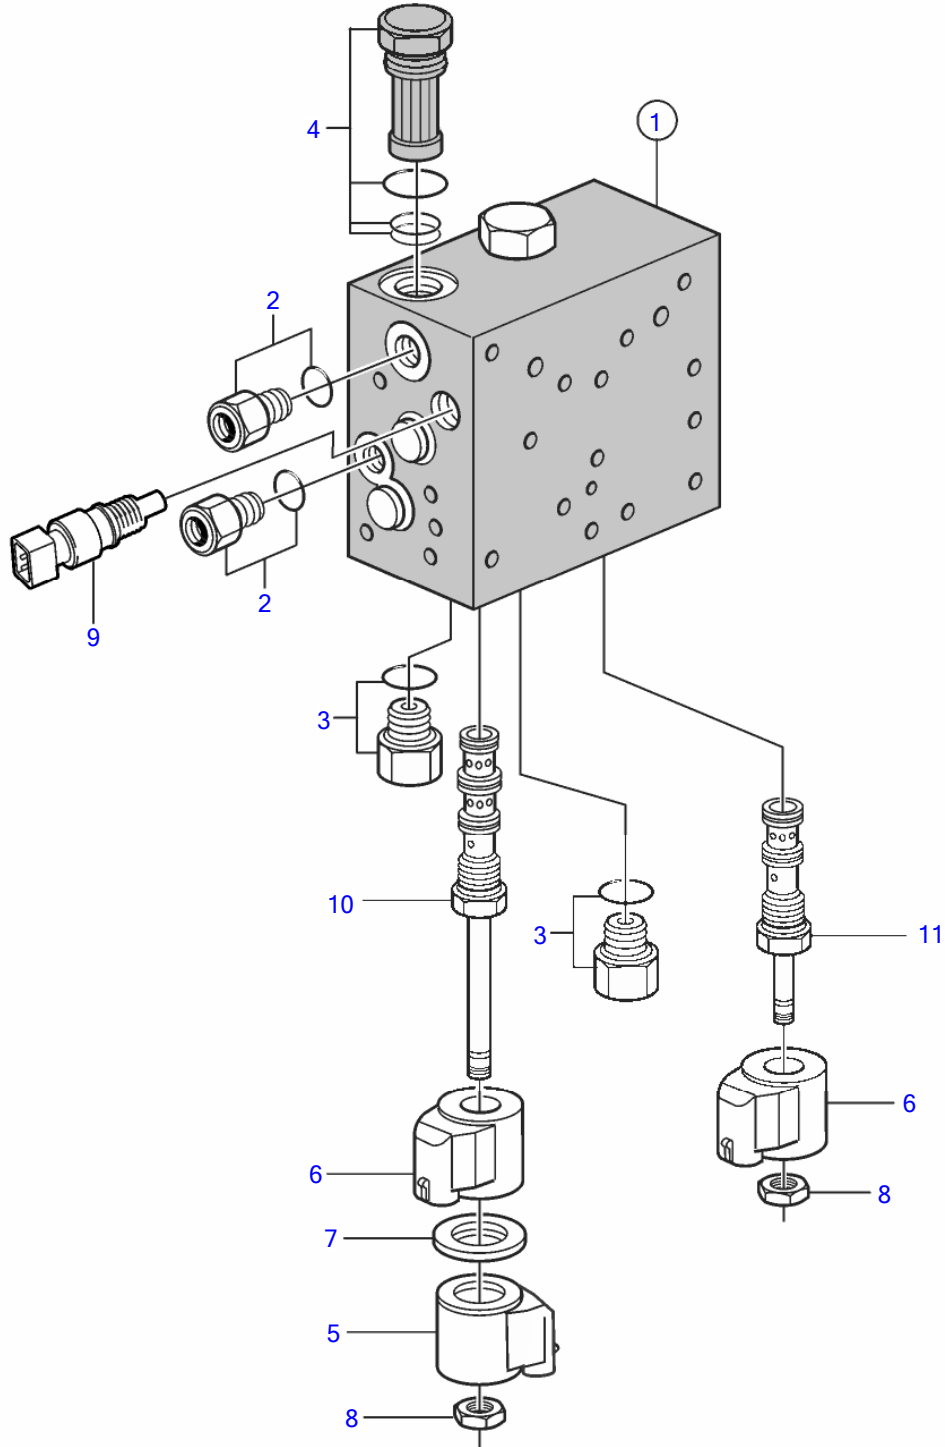

5.7GiCE-300-R, 5.7GXICE-320-R

27406

## 5.7GiCE-300-R, 5.7GXICE-320-R

REF	PART NO.	QTY	DESCRIPTION	NOTES
1		X		Shaded parts show changes from earlier design.
	21445595	1	Valve	second design, introduced Jan. 2011, ser. no. A155443 and higher
2	21199274	2	• Nipple	
		2	• • O-ring	not sold separately
3	3859043	2	• Fitting	
	3859042	2	• • O-ring	
4	21584276	1	• Filter	changed from earlier design
		3	• • • O-ring	not sold separately
5	21314061	1	• Solenoid	
6	21314064	2	• Solenoid	
7		1	• Washer	not sold separately
8		2	• Nut	not sold separately
9	3850397	1	• Switch, temperature	
10		1	Valve	
		1	• O-ring	not sold separately
11	22141353	1	Valve	
		1	• O-ring	not sold separately