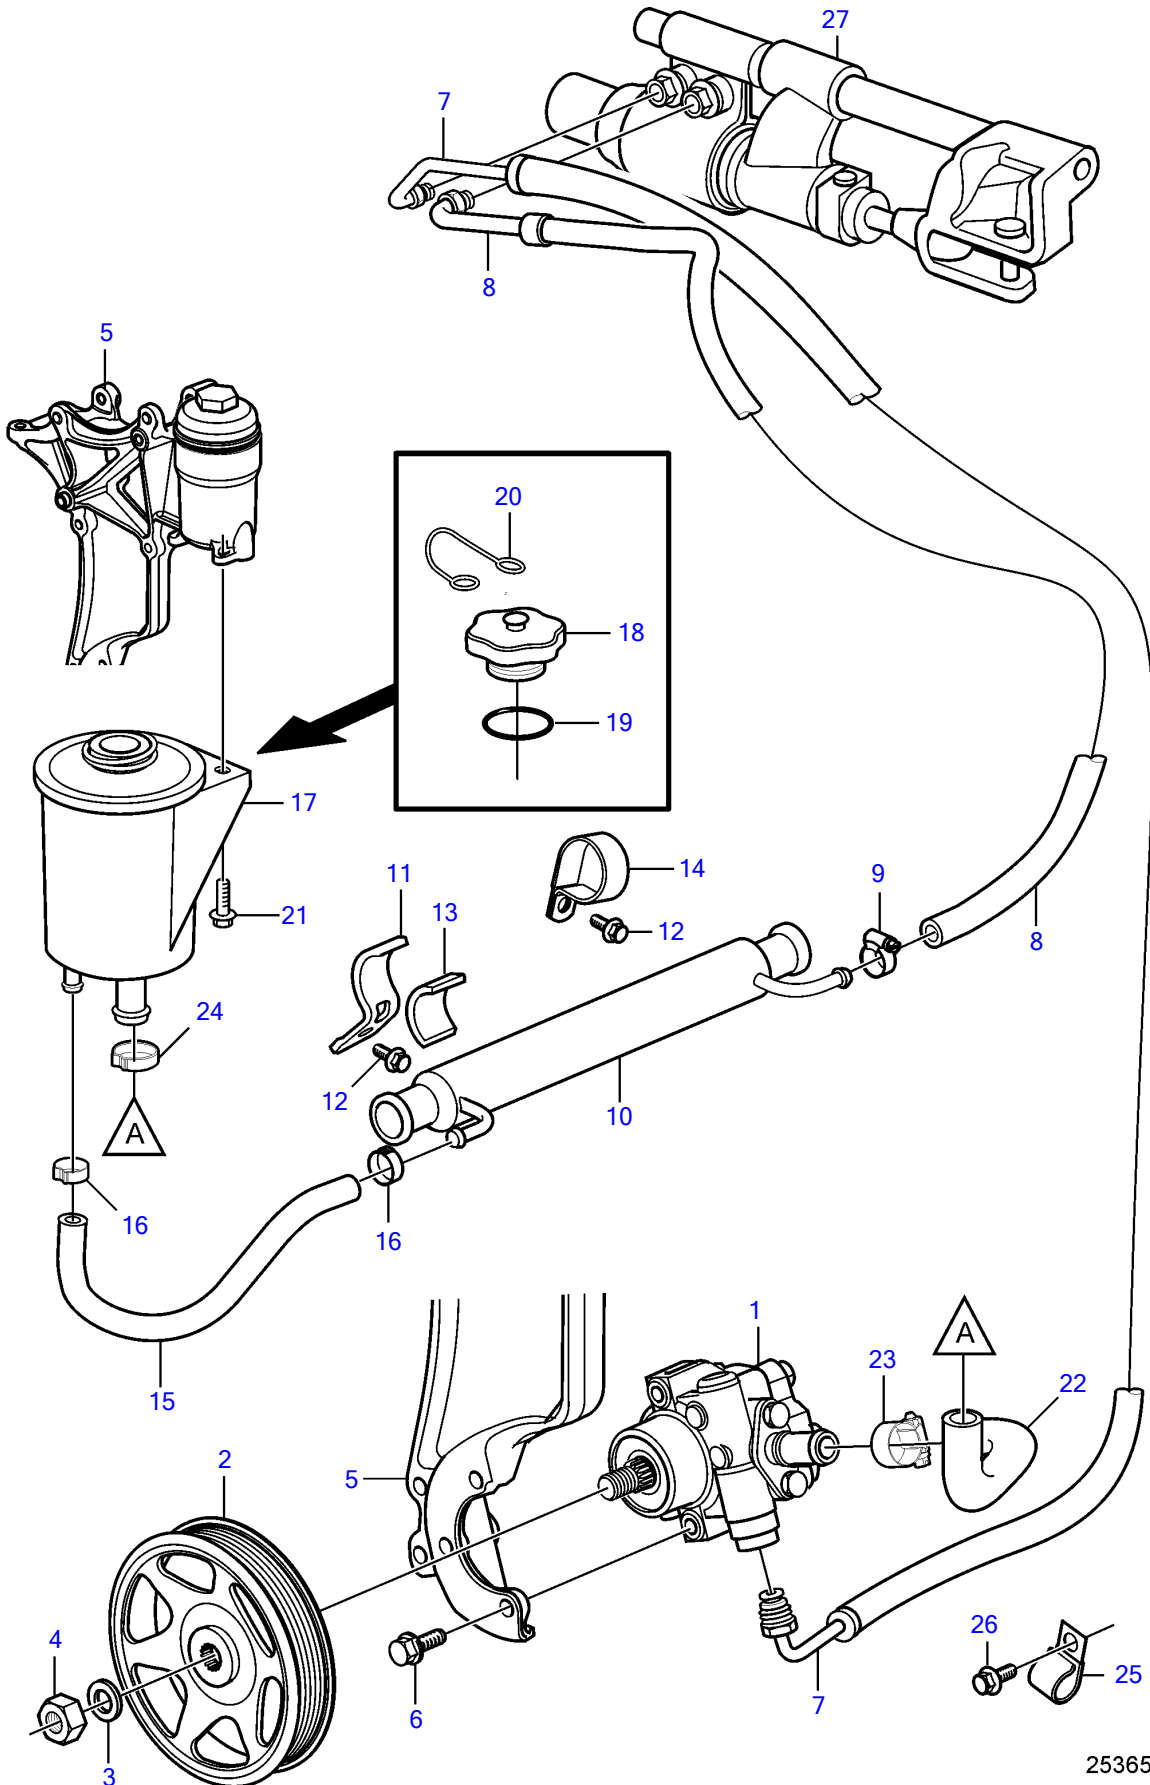

5.7GiCE-300-R, 5.7GXICE-320-R

25365

Upd:2014-06-20

25365

47701924-64-36229

5.7GiCE-300-R, 5.7GXICE-320-R

| REF | PART NO. | QTY | DESCRIPTION | NOTES |
|-----|-----------|-----|----------------------|--|
| 1 | 3887373 | 1 | Power steering pump | |
| 2 | 3889611 | 1 | Pulley | |
| 3 | 3889615 | 1 | Washer | |
| 4 | 3889613 | 1 | Nut | |
| 5 | 21573817 | 1 | Bracket | |
| 6 | 3595494 | 3 | Screw | |
| 7 | 3888739 | 1 | Hose assembly | |
| 8 | 21452588 | 1 | Hose assembly | |
| 9 | 3860413 | 1 | Hose clamp | |
| 10 | 21399019 | 1 | Hydraulic oil cooler | |
| 11 | 21434106 | 1 | Bracket | Replaced by 3852490 |
| 12 | 3853393 | 1 | Flange screw | |
| 13 | 21434108 | 1 | Support rubber | |
| 14 | 3852490 | 1 | Attaching clamp | |
| 15 | 21399023 | 1 | Hose | |
| 16 | 982663 | 2 | Hose clamp | |
| 17 | 3887375 | 1 | Reservoir | |
| 18 | | 1 | • Cap | not sold separately |
| 19 | | 1 | • O-ring | not sold separately |
| 20 | | 1 | • Retainer | not sold separately |
| 21 | 946544 | 2 | Flange screw | |
| 22 | 21355283 | 2 | Hose | |
| 23 | 3853794 | 2 | Hose clamp | |
| 24 | 980038 | 1 | Hose clamp | replaced by next part number |
| | | 1 | Hose clamp | |
| 25 | (984038) | 1 | Clamp, J | Obsolete part |
| 26 | (3853557) | 1 | Flange screw | Obsolete part, 3/8" - 16 unc, L=0.75" (19mm) |
| 27 | | 1 | Steering cylinder | See drive catalog |