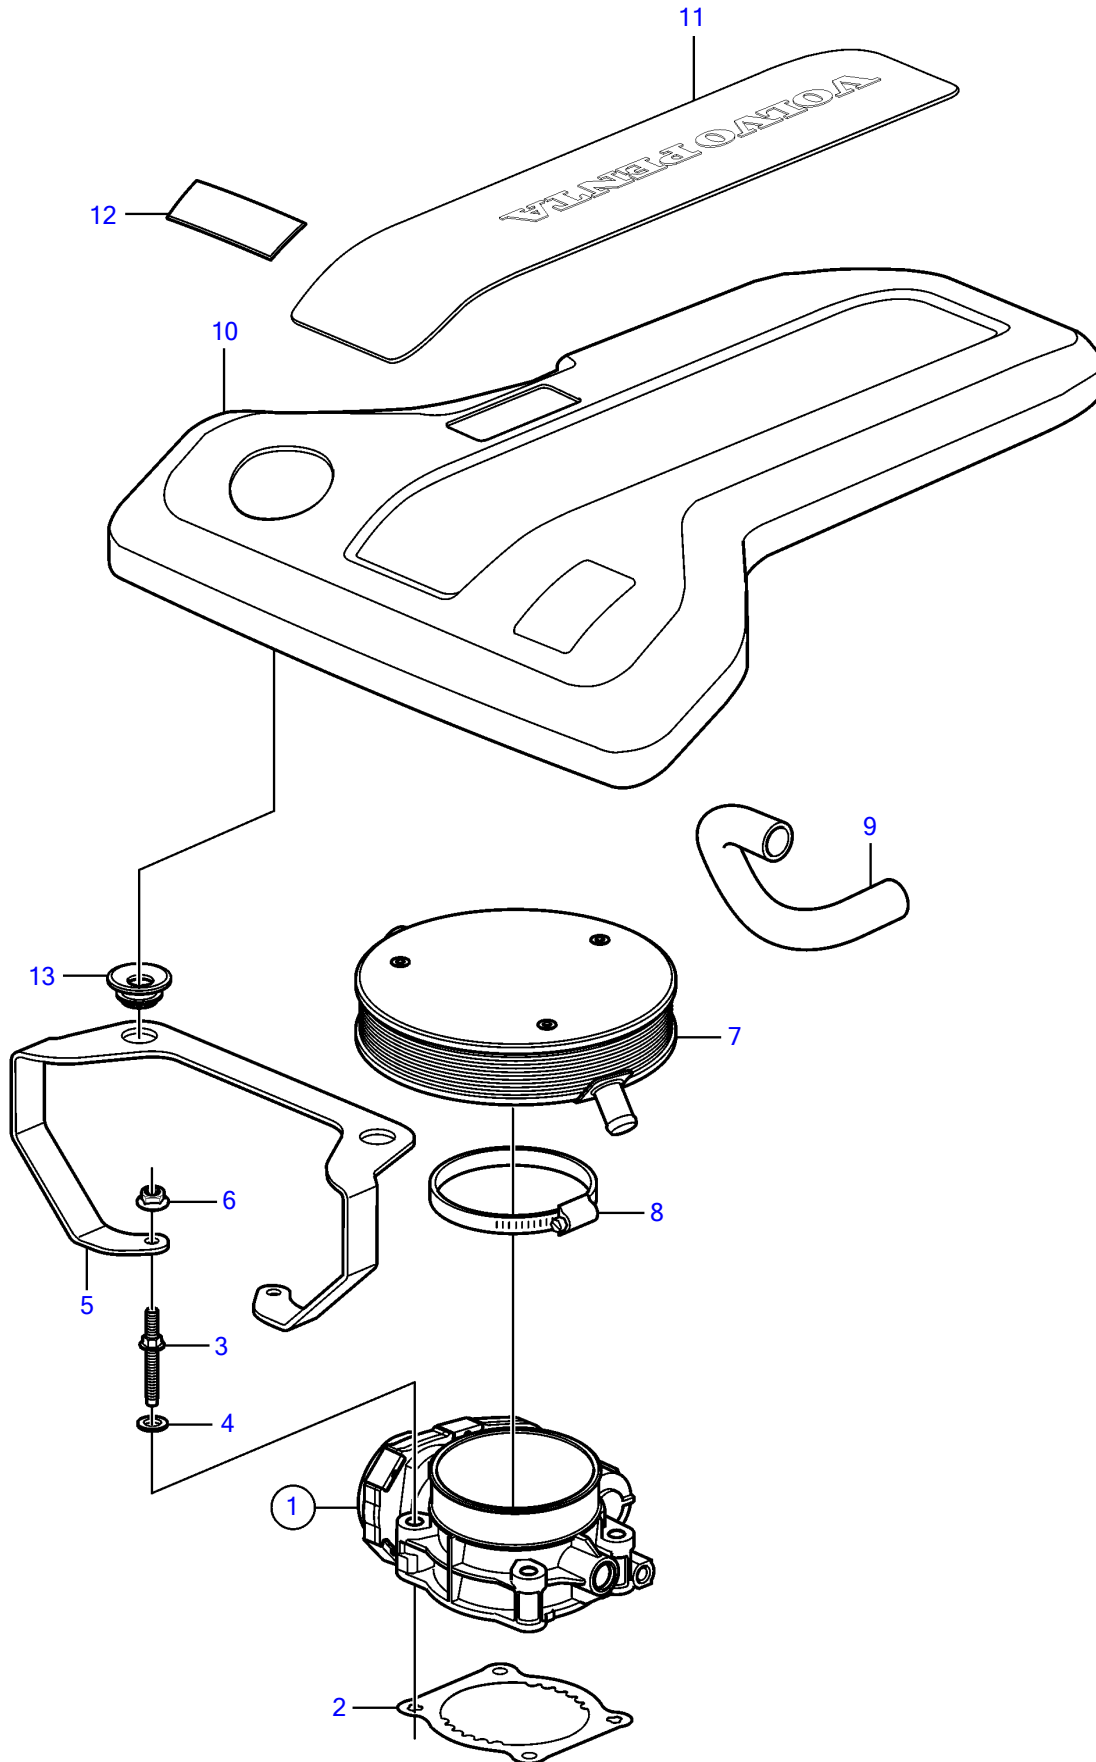

5.7GiCE-300-R

5.7GiCE-300-R

REF	PART NO.	QTY	DESCRIPTION	NOTES
1	21141689	1	Body	
		1	• Switch, idle validation	not sold separately
		2	• Sensor kit, throttle position	not sold separately
2	3849022	1	Gasket	
3	3858964	4	Stud	
4		4	• Washer	not sold separately
5	21651300	1	Bracket	
6	981124	2	Flange nut	
7	3887565	1	Flame shield	
8	21221046	1	Hose clamp	
9	3853546	1	Hose	To valve cover
10	21697113	1	Cover	replaced by next part number
	21973467	1	Cover	
11	21670679	1	• Decal	Volvo Penta V8
12	21658915	1	Decal	300
13	21429100	4	Grommet	