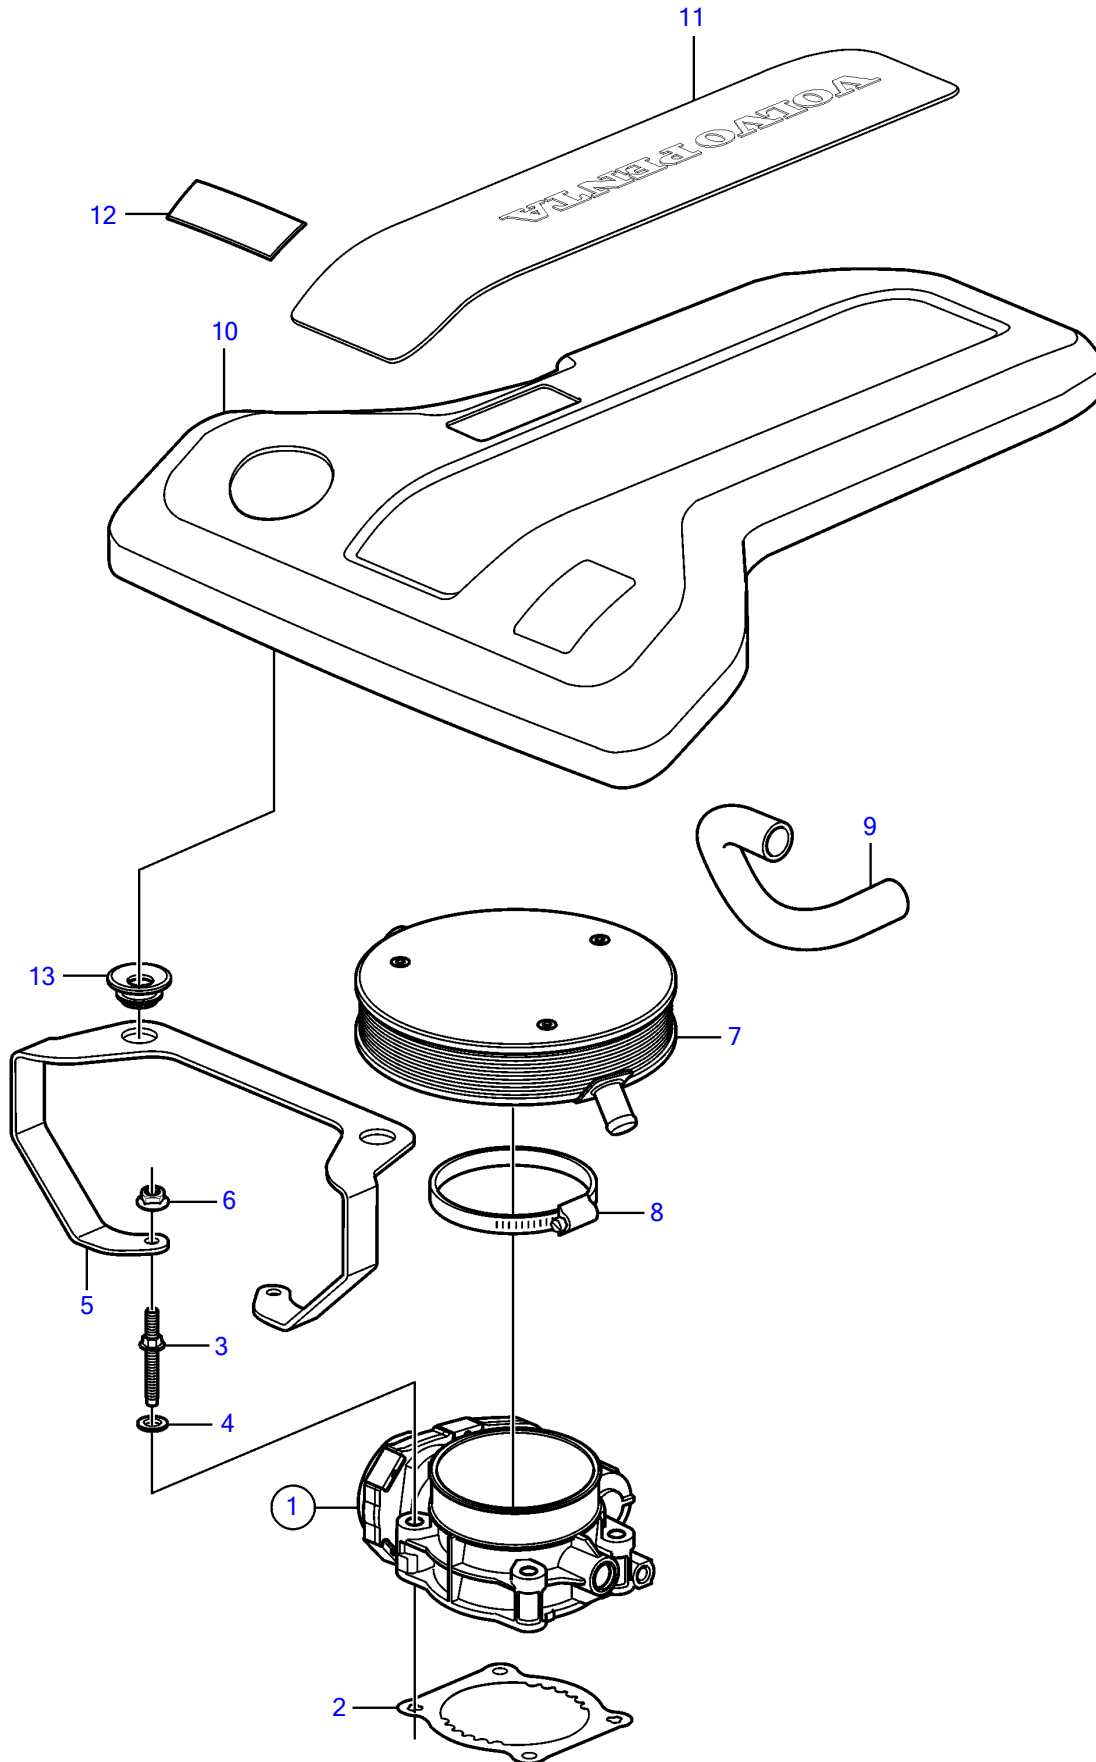

5.7GXICE-320-R

5.7GXICE-320-R

REF	PART NO.	QTY	DESCRIPTION	NOTES
1	21141689	1	Body	
		1	• Switch, idle validation	not sold separately
		2	• Sensor kit, throttle position	not sold separately
2	3849022	1	Gasket	
3	3858964	4	Stud	
4		4	• Washer	not sold separately
5	21651300	1	Bracket	
6	981124	2	Flange nut	
7	3887565	1	Flame shield	
8	21221046	1	Hose clamp	
9	3853546	1	Hose	To valve cover
10	21697113	1	Cover	replaced by next part number
	21973467	1	Cover	
11	21670679	1	• Decal	Volvo Penta V8
12	21658916	1	Decal	320
13	21429100	4	Grommet	