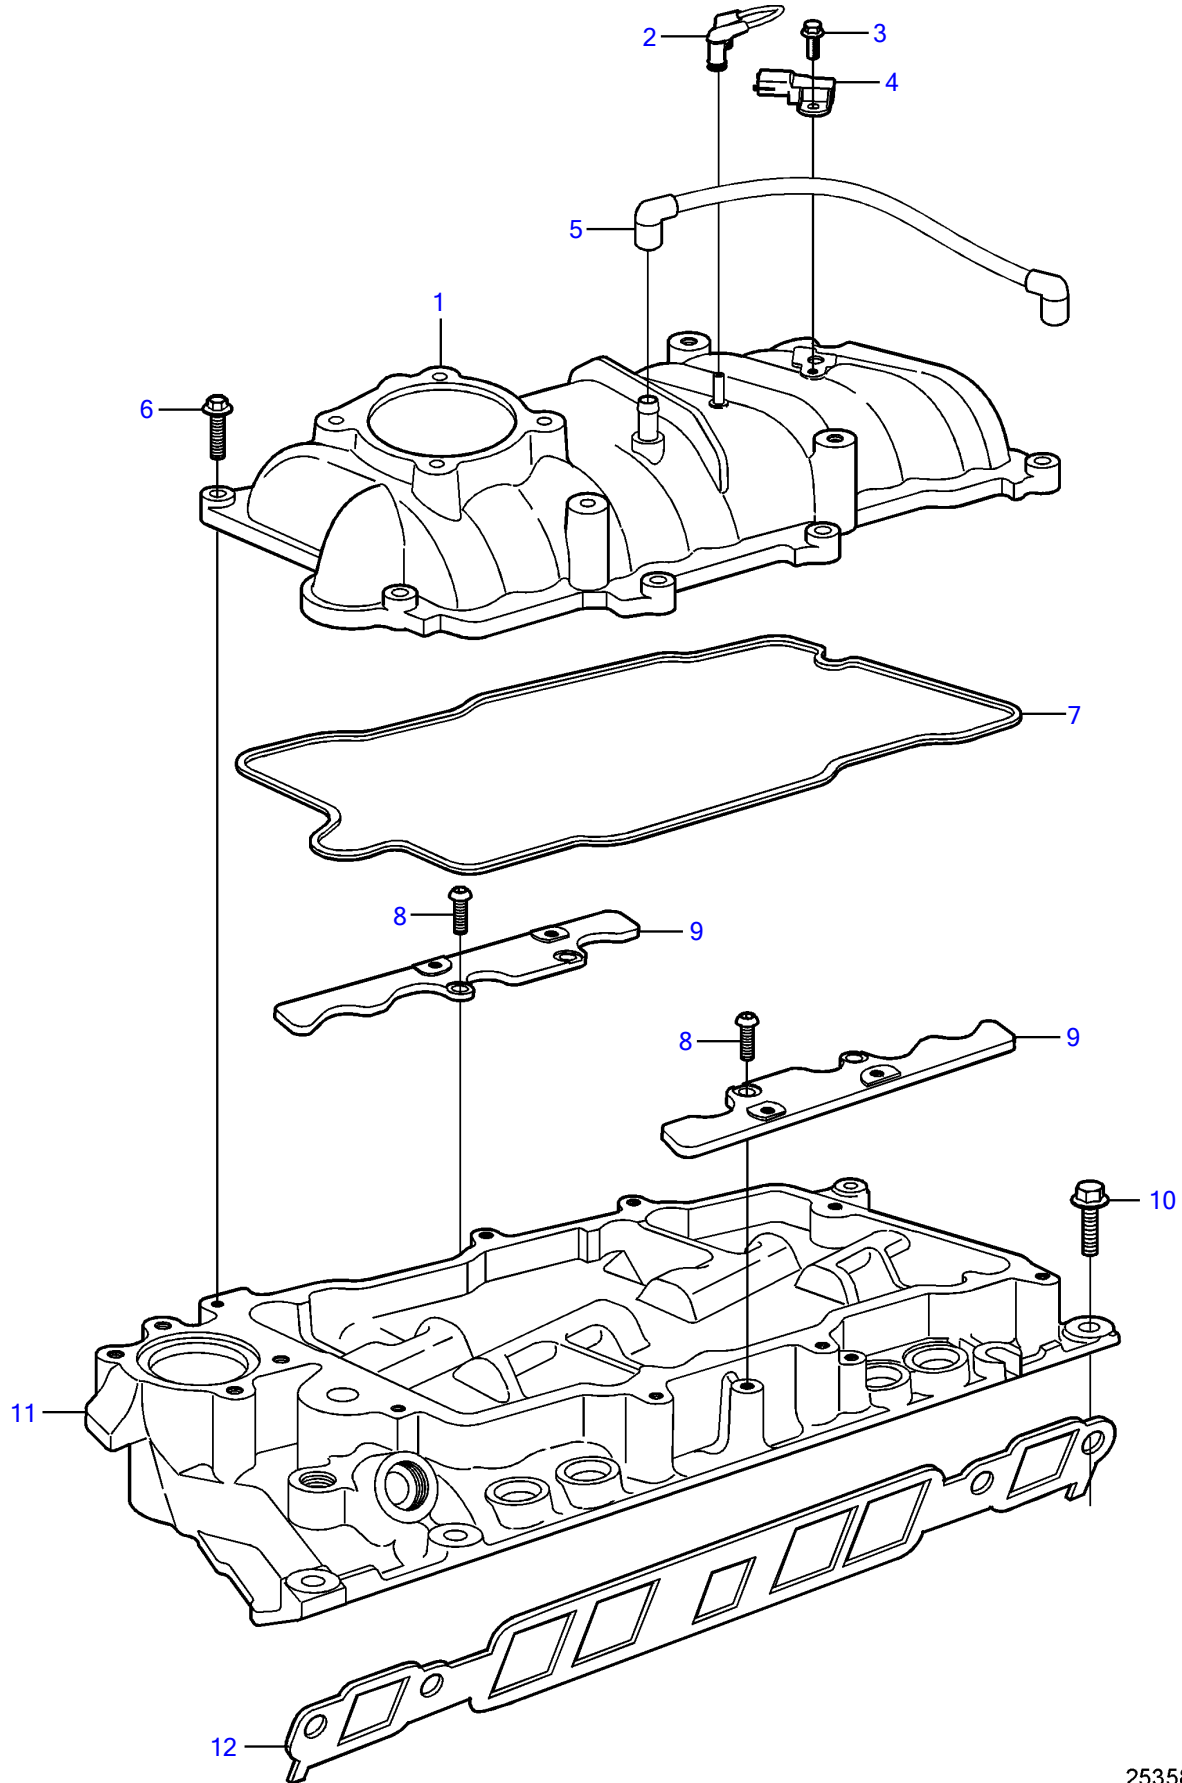

5.7GiCE-300-R, 5.7GXICE-320-R

5.7GiCE-300-R, 5.7GXICE-320-R

REF	PART NO.	QTY	DESCRIPTION	NOTES
1	21141686	1	Manifold	
2	3858974	1	Hose	
3	3858973	1	Bolt	
4	3859020	1	Sensor	MAT/MAP
5	3858989	1	Hose	Crankcase ventilation
6	3858961	10	Bolt	
7	3858960	1	Intake gasket	
8	3858982	4	Bolt	
9		2	Bracket	part not sold
10	3861980	8	Screw	
11	21141685	1	Manifold	
12	3857662	1	Intake gasket kit	