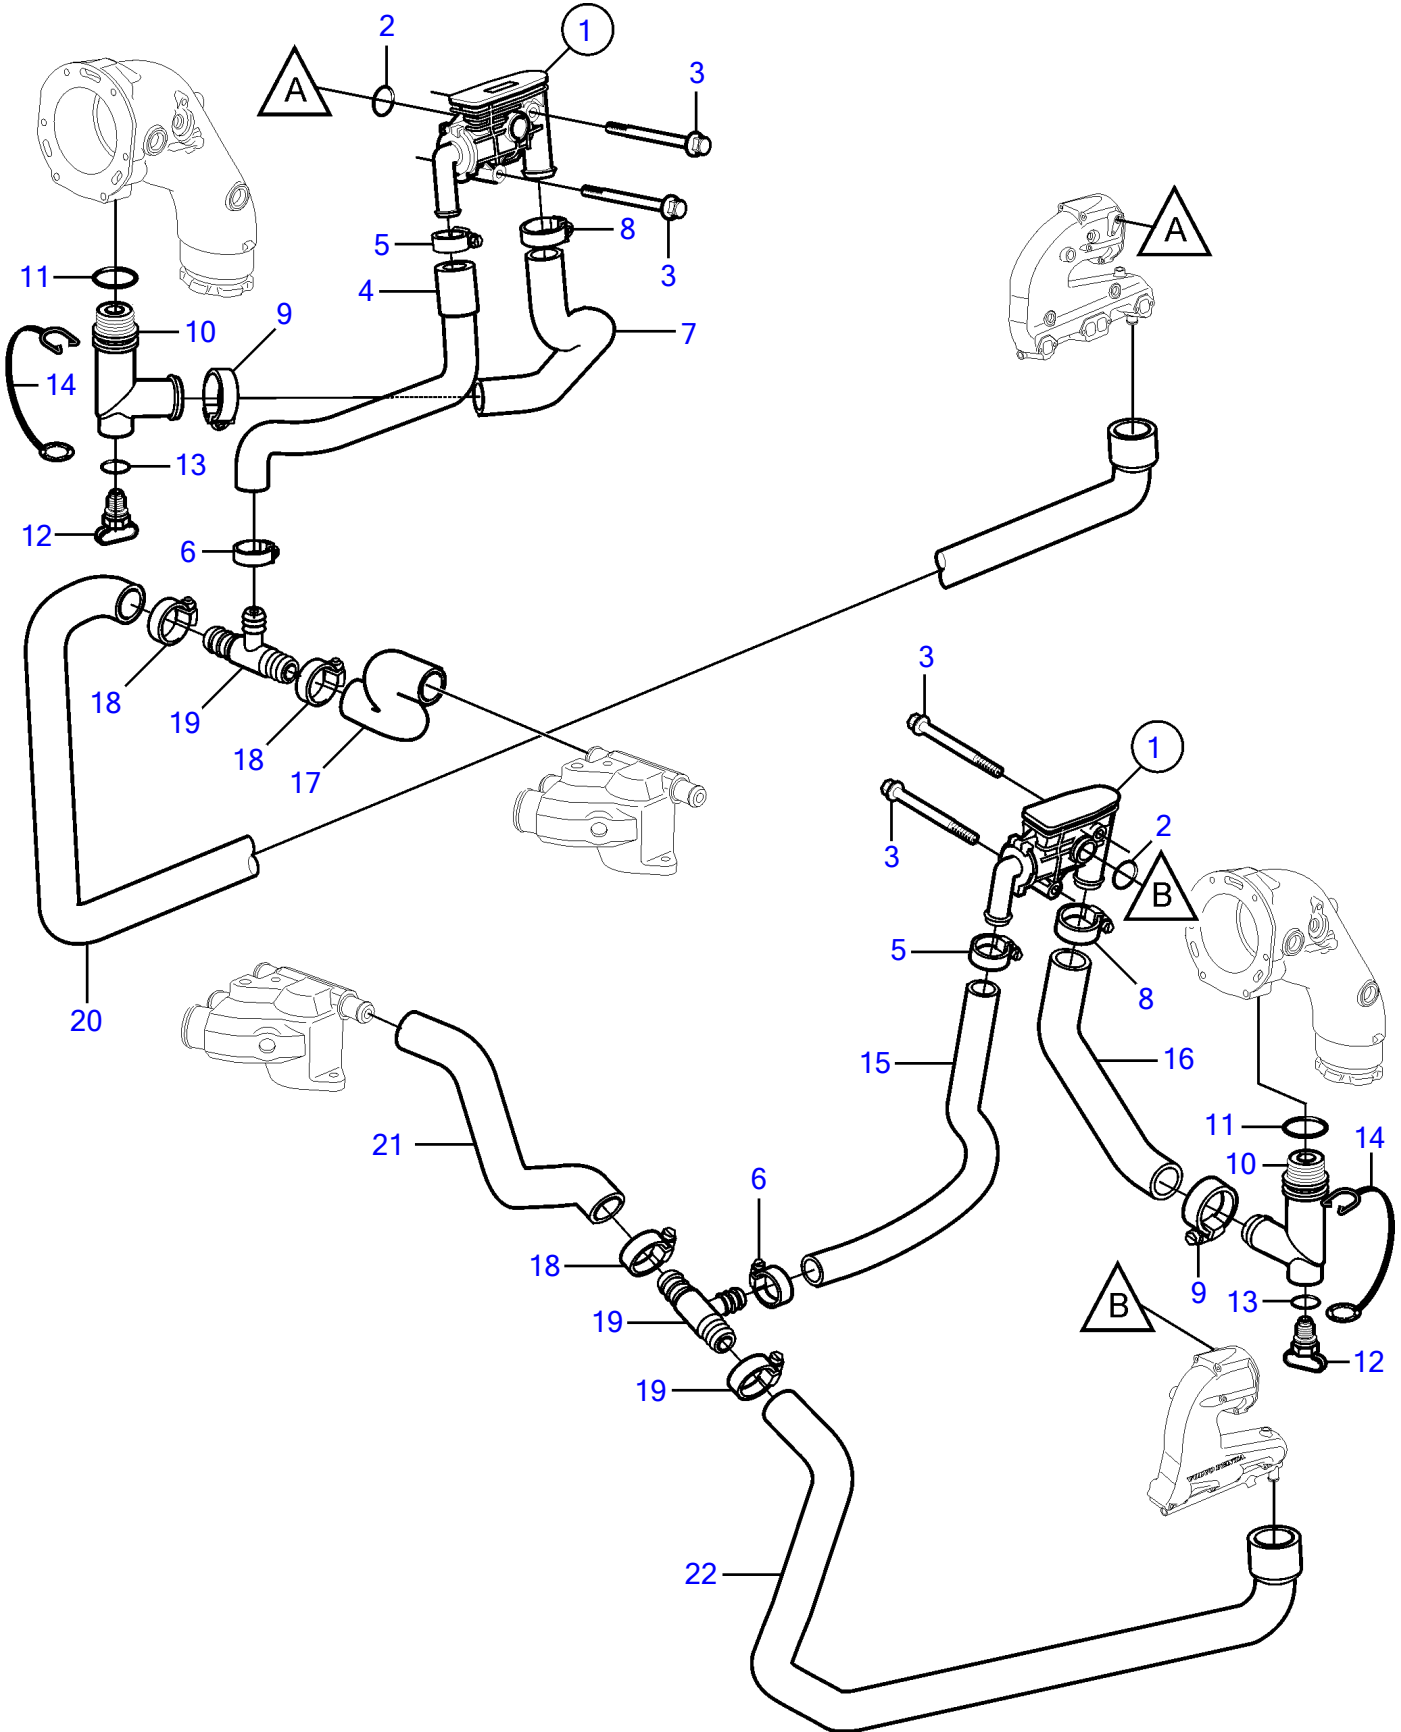

5.7GiCE-300-R, 5.7GXICE-320-R

5.7GiCE-300-R, 5.7GXICE-320-R

REF	PART NO.	QTY	DESCRIPTION	NOTES
1	40005486	1	Thermostat housing	Starboard
	40005487	1	Thermostat housing	Port
		1	• Thermostat	not sold separately
		1	• Fitting	not sold separately
		1	• Spring	not sold separately
		1	• Elbow	not sold separately
		1	• O-ring	not sold separately
		1	• Screw	not sold separately
2	21411368	2	O-ring	
3	965177	4	Flange screw	
4	21131550	1	Hose	standard exhaust height
	21131583	1	Hose	Exhaust with high rise manifold
5	3853794	2	Hose clamp	
6	3853794	2	Hose clamp	
7	3594911	1	Hose	
8	3863439	2	Hose clamp	
9	3863439	2	Hose clamp	
10	21115770	2	Adapter	
11		2	• O-ring	not sold separately
12	21114522	2	Drain plug	
	3849500	2	• Plug	Replaced by 21114522, not sold separately
13	976970	2	• O-ring	
14	3849892	2	• Retainer	
15	21106517	1	Hose	standard exhaust height
		1	Hose	Exhaust with high rise manifold
16	21107967	1	Hose	
17	21106502	1	Hose	
18	3863439	4	Hose clamp	
19	3595495	2	Adapter	
20	21106504	1	Hose	
21	21106506	1	Hose	
22	21106508	1	Hose	