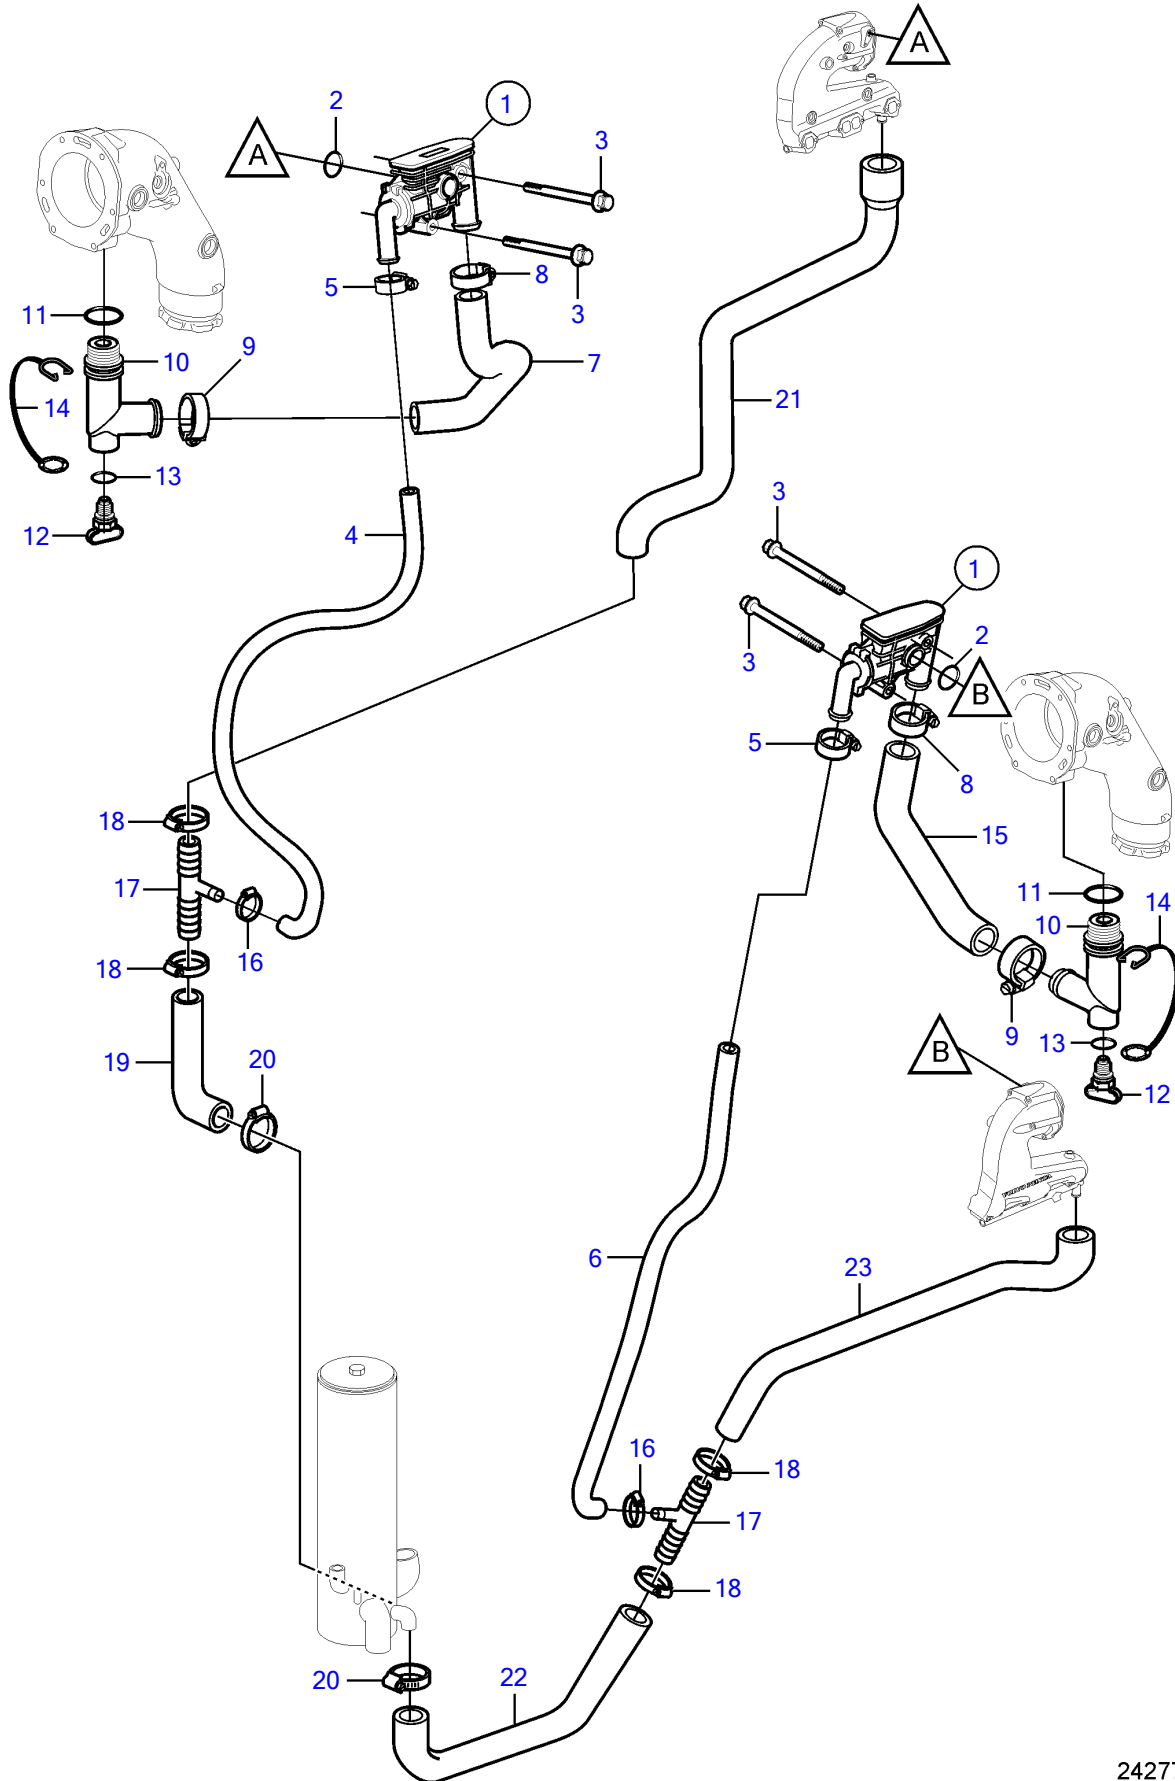

5.7GiCE-300-R, 5.7GXICE-320-R

5.7GiCE-300-R, 5.7GXICE-320-R

REF	PART NO.	QTY	DESCRIPTION	NOTES
1	40005486	1	Thermostat housing	Starboard
	40005487	1	Thermostat housing	Port
		1	• Thermostat	not sold separately
		1	• Fitting	not sold separately
		1	• Spring	not sold separately
		1	• Elbow	not sold separately
		1	• O-ring	not sold separately
		1	• Screw	not sold separately
2	21411368	2	O-ring	
3	965177	4	Flange screw	
4	21130825	1	Hose	
5	3853794	2	Hose clamp	
6	21130827	2	Hose	
7	3594911	1	Hose	
8	3863439	2	Hose clamp	
9	3863439	2	Hose clamp	
10	21115770	2	Adapter	
11		2	• O-ring	not sold separately
12	21114522	2	Drain plug	
	3849500	2	• Plug	Replaced by 21114522, not sold separately
13		2	• O-ring	not sold separately
14	3849892	2	• Retainer	
15	21107967	1	Hose	
16	3853794	2	Hose clamp	
17	3595495	2	Adapter	
18	3863439	4	Hose clamp	
19	40005852	1	Hose	
20	3812303	2	Hose clamp	
21	40005850	1	Hose	
22	21130230	1	Hose	
23	21130233	1	Hose	