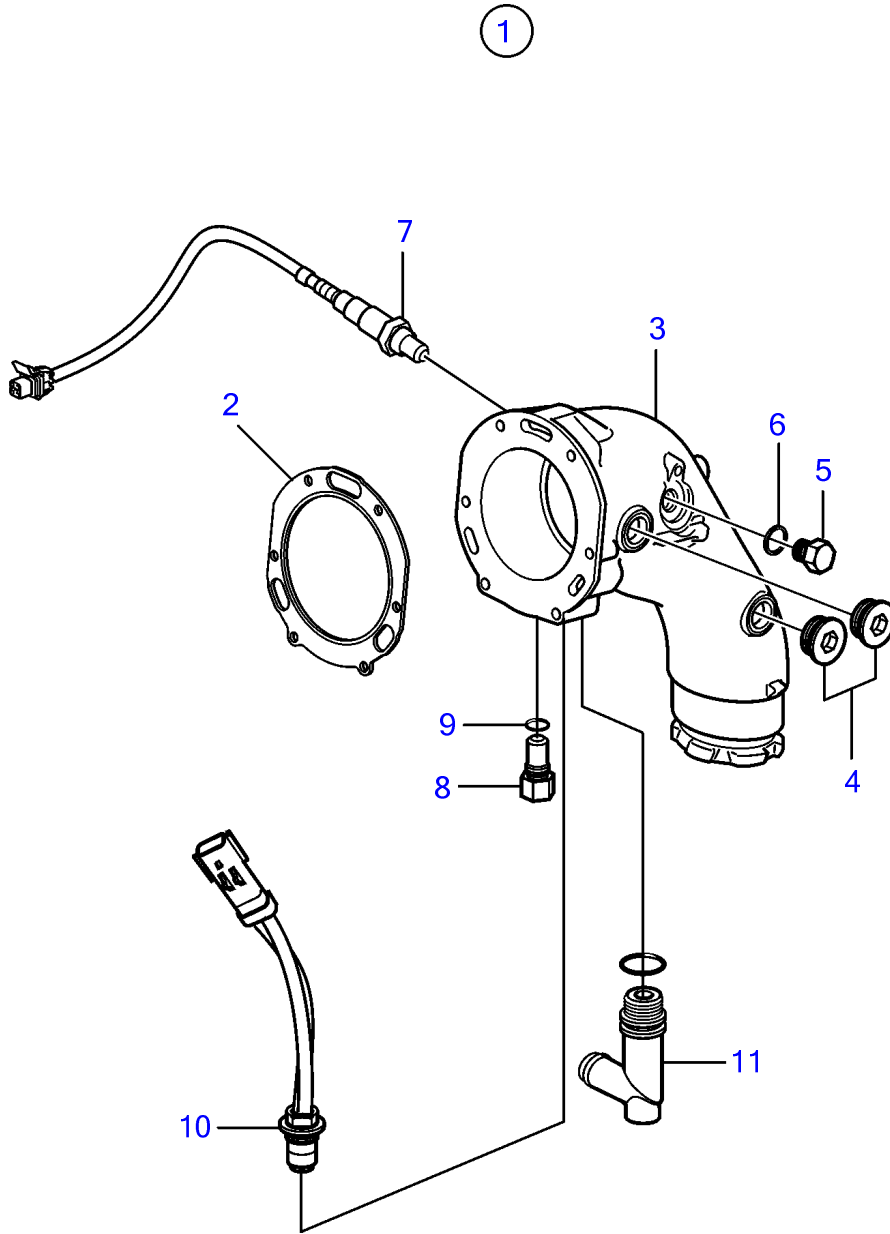

5.7GiCE-300-R, 5.7GXICE-320-R

5.7GiCE-300-R, 5.7GXICE-320-R

REF	PART NO.	QTY	DESCRIPTION	NOTES
1	21571773	1	Elbow	
2	40005439	1	Gasket	
3	21468082	1	Elbow pipe	
4	21399010	2	Plug	M27
		2	• O-ring	
5	960632	2	Plug	
6	977751	2	Gasket	
7	3883724	1	Sensor, oxygen	
		1	• Sealing washer	not sold separately
8	21194290	1	Anode	
9	980998	1	• O-ring	replaced by next part number
	21286721	1	• O-ring	
10	3889526	1	Sensor, temperature	
11	21115770	1	Adapter	
		1	O-ring	not sold separately