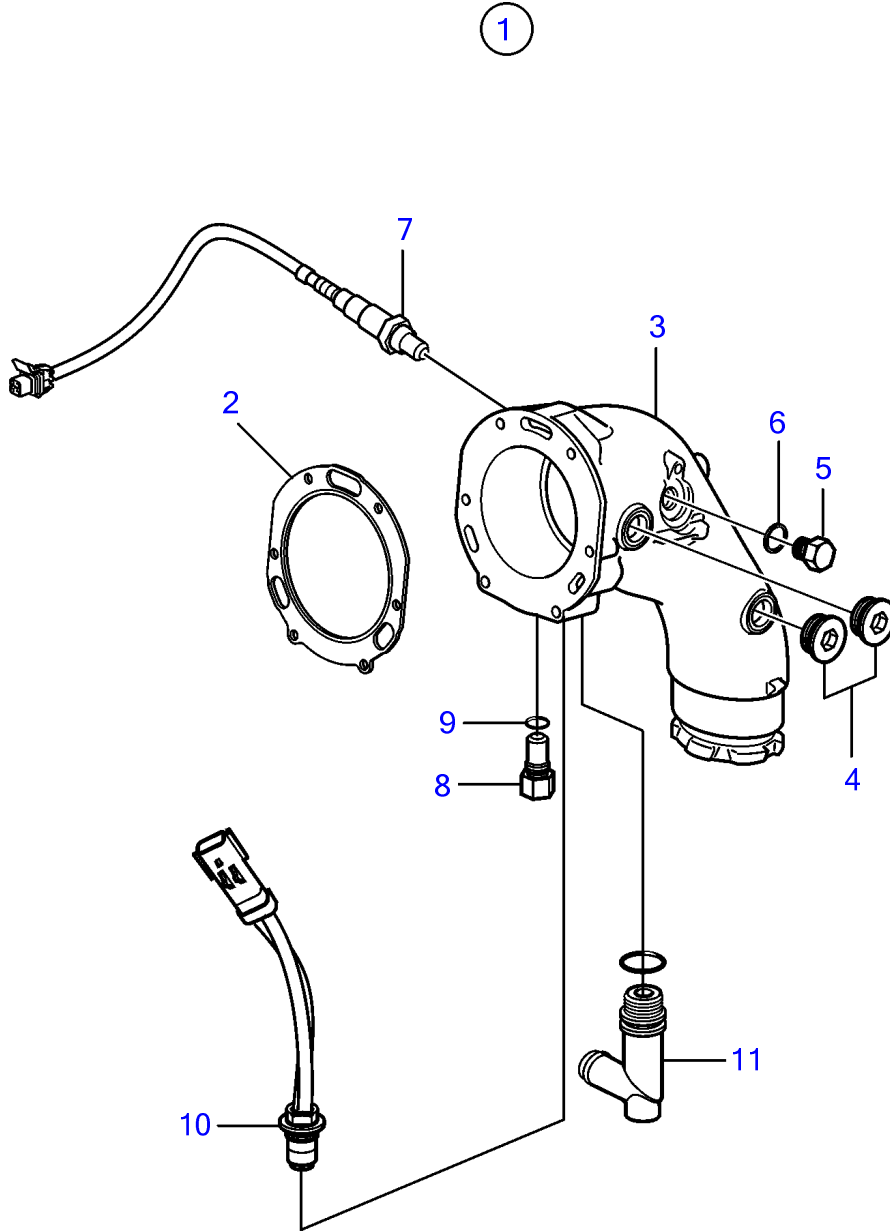

5.7GiCE-300-R, 5.7GXICE-320-R

5.7GiCE-300-R, 5.7GXICE-320-R

REF	PART NO.	QTY	DESCRIPTION	NOTES
1	21571773	1	Elbow	
2	40005439	1	Gasket	
3	21468082	1	Elbow pipe	
4	21399010	2	Plug	M27
		2	• O-ring	
5	960632	2	Plug	
6	977751	2	Gasket	
7	3883724	1	Sensor, oxygen	
		1	• Sealing washer	not sold separately
8	21194290	1	Anode	
9	980998	1	• O-ring	replaced by next part number
	21286721	1	• O-ring	
10	3889526	1	Sensor, temperature	
11	21115770	1	Adapter	
		1	O-ring	not sold separately