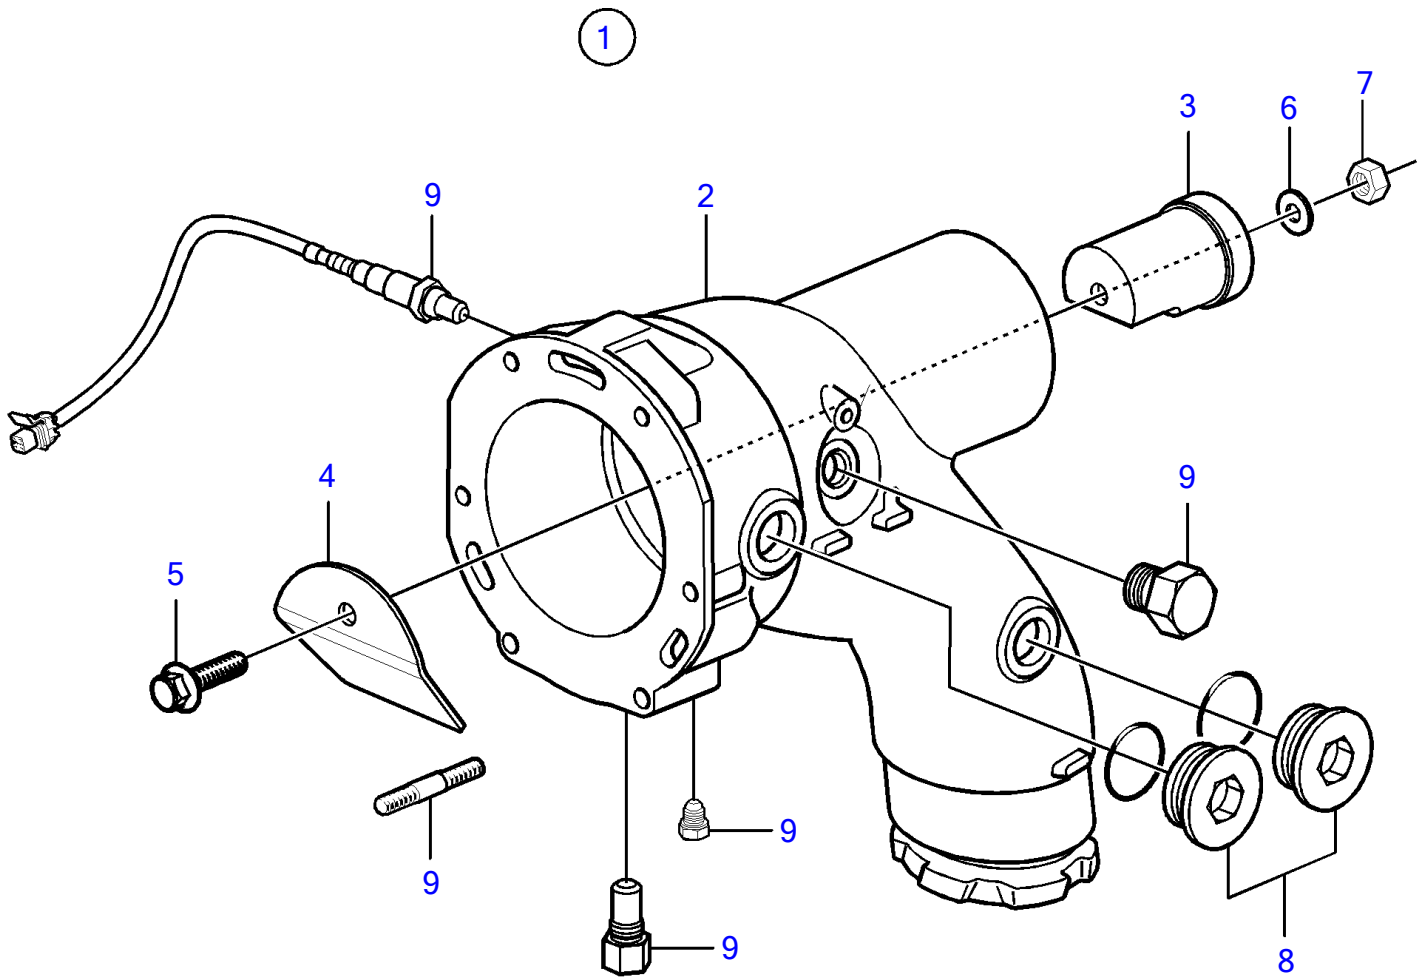

5.7GiCE-300-R, 5.7GXICE-320-R

25373

5.7GiCE-300-R, 5.7GXICE-320-R

REF	PART NO.	QTY	DESCRIPTION	SEE SEC.	NOTES
1	21458379	1	Elbow pipe		replaced by next part number
	21571774	1	Elbow	37681	replacing part does not have hole for sensor bracket, discard bracket
	21468086	1	Elbow pipe		
2		1	• Elbow pipe		
3		1	• Cup		
4		1	• Plate		
5	3595401	1	• Flange screw		
6	980933	1	• Washer		
7	982672	1	• Hexagon nut		
8	21399010	2	Plug		M27
		2	• O-ring		
9		X			See "Exhaust" page for parts mounted to elbow