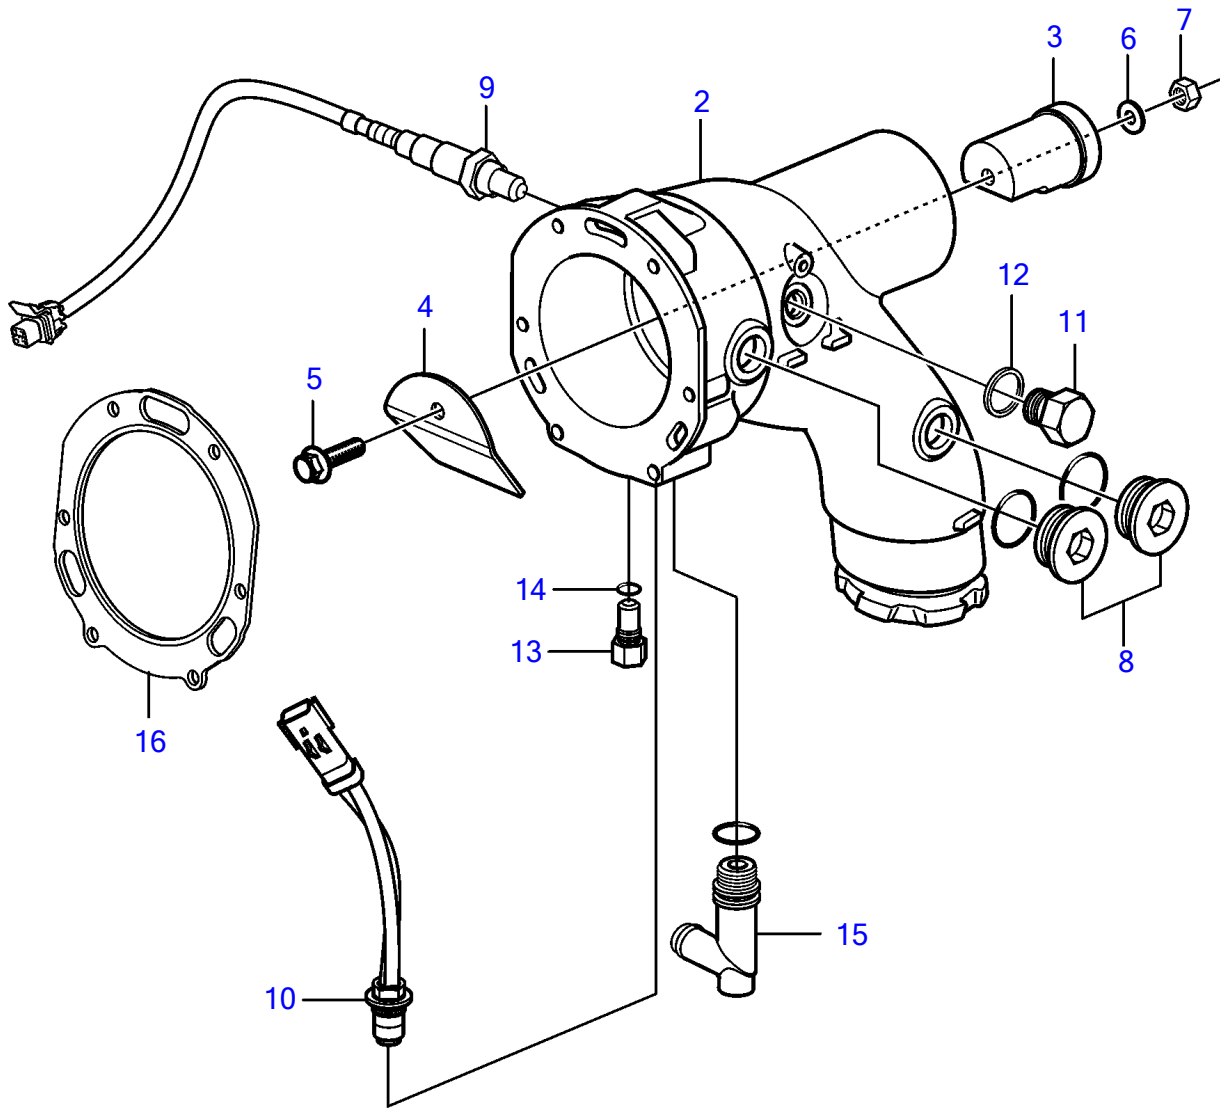

5.7GiCE-300-R, 5.7GXICE-320-R

1

5.7GiCE-300-R, 5.7GXICE-320-R

REF	PART NO.	QTY	DESCRIPTION	NOTES
1	21571774	1	Elbow	
	21468086	1	• Elbow pipe	
2	21468084	1	• • Elbow pipe	Replaced by 21468086
3		1	• • Cup	
4		1	• • Plate	
5	3595401	1	• • Flange screw	
6	980933	1	• • Washer	
7	982672	1	• • Hexagon nut	
8	21399010	2	• Plug	M27
		2	• • O-ring	
9	3883724	1	• Sensor	
10	3889526	1	• Sensor	
11	960632	1	• Plug	
12	977751	1	• Gasket	
13	21194290	1	• Anode	
14	980998	1	• • O-ring	replaced by next part number
	21286721	1	• • O-ring	
15	21115770	1	• Adapter	
		1	• • O-ring	not sold separately
16	40005439	1	• Gasket	