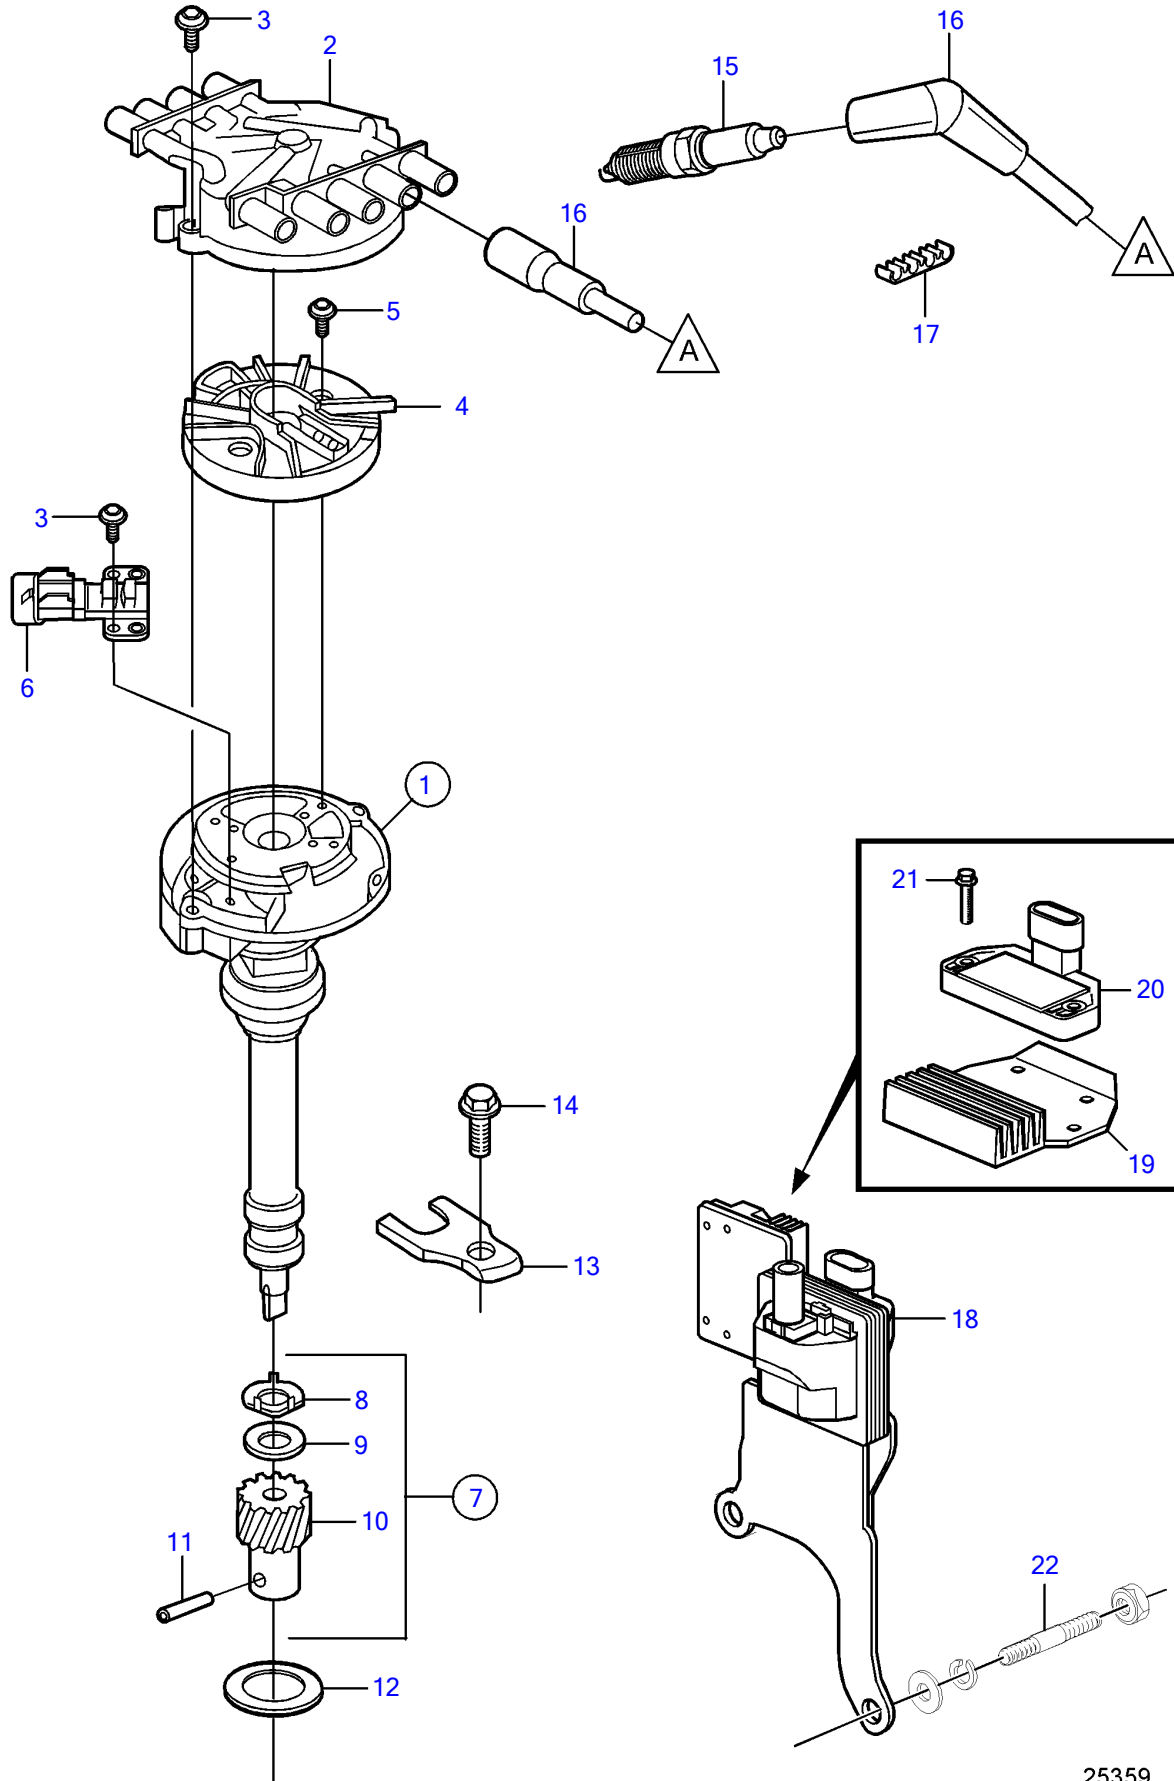

5.7GiCE-300-R, 5.7GXICE-320-R

## 5.7GiCE-300-R, 5.7GXICE-320-R

REF	PART NO.	QTY	DESCRIPTION	NOTES
1	3861987	1	Distributor	replaced by next part number
	21622232	1	Distributor	
2	3858975	1	• Distributor cap	
3	3858976	4	• Bolt	
4	3858977	1	• Rotor	
5	3858978	2	• Bolt	
6	3863130	1	• Sensor, camshaft position	
7	3858980	1	• Kit	
8		1	• • Washer	not sold separately
9		1	• • Washer	not sold separately
10		1	• • Gear	not sold separately
11		1	• • Pin	not sold separately
12	3852109	1	Gasket	
13	3852108	1	Clamp	
14	3861978	1	Screw	
15	21467472	2	Spark plug kit	4 pack
	21467473	1	Kit	24 pack
16	3888328	1	Ignition cable kit	
17	(3852491)	4	Retainer	Obsolete part
18	21436799	1	Ignition coil	
19	3858985	1	• Cooling plate	
20	3858984	1	• Module	
21	3858986	2	• Bolt	
22		2	Stud	See page with flywheel and flywheel housing.