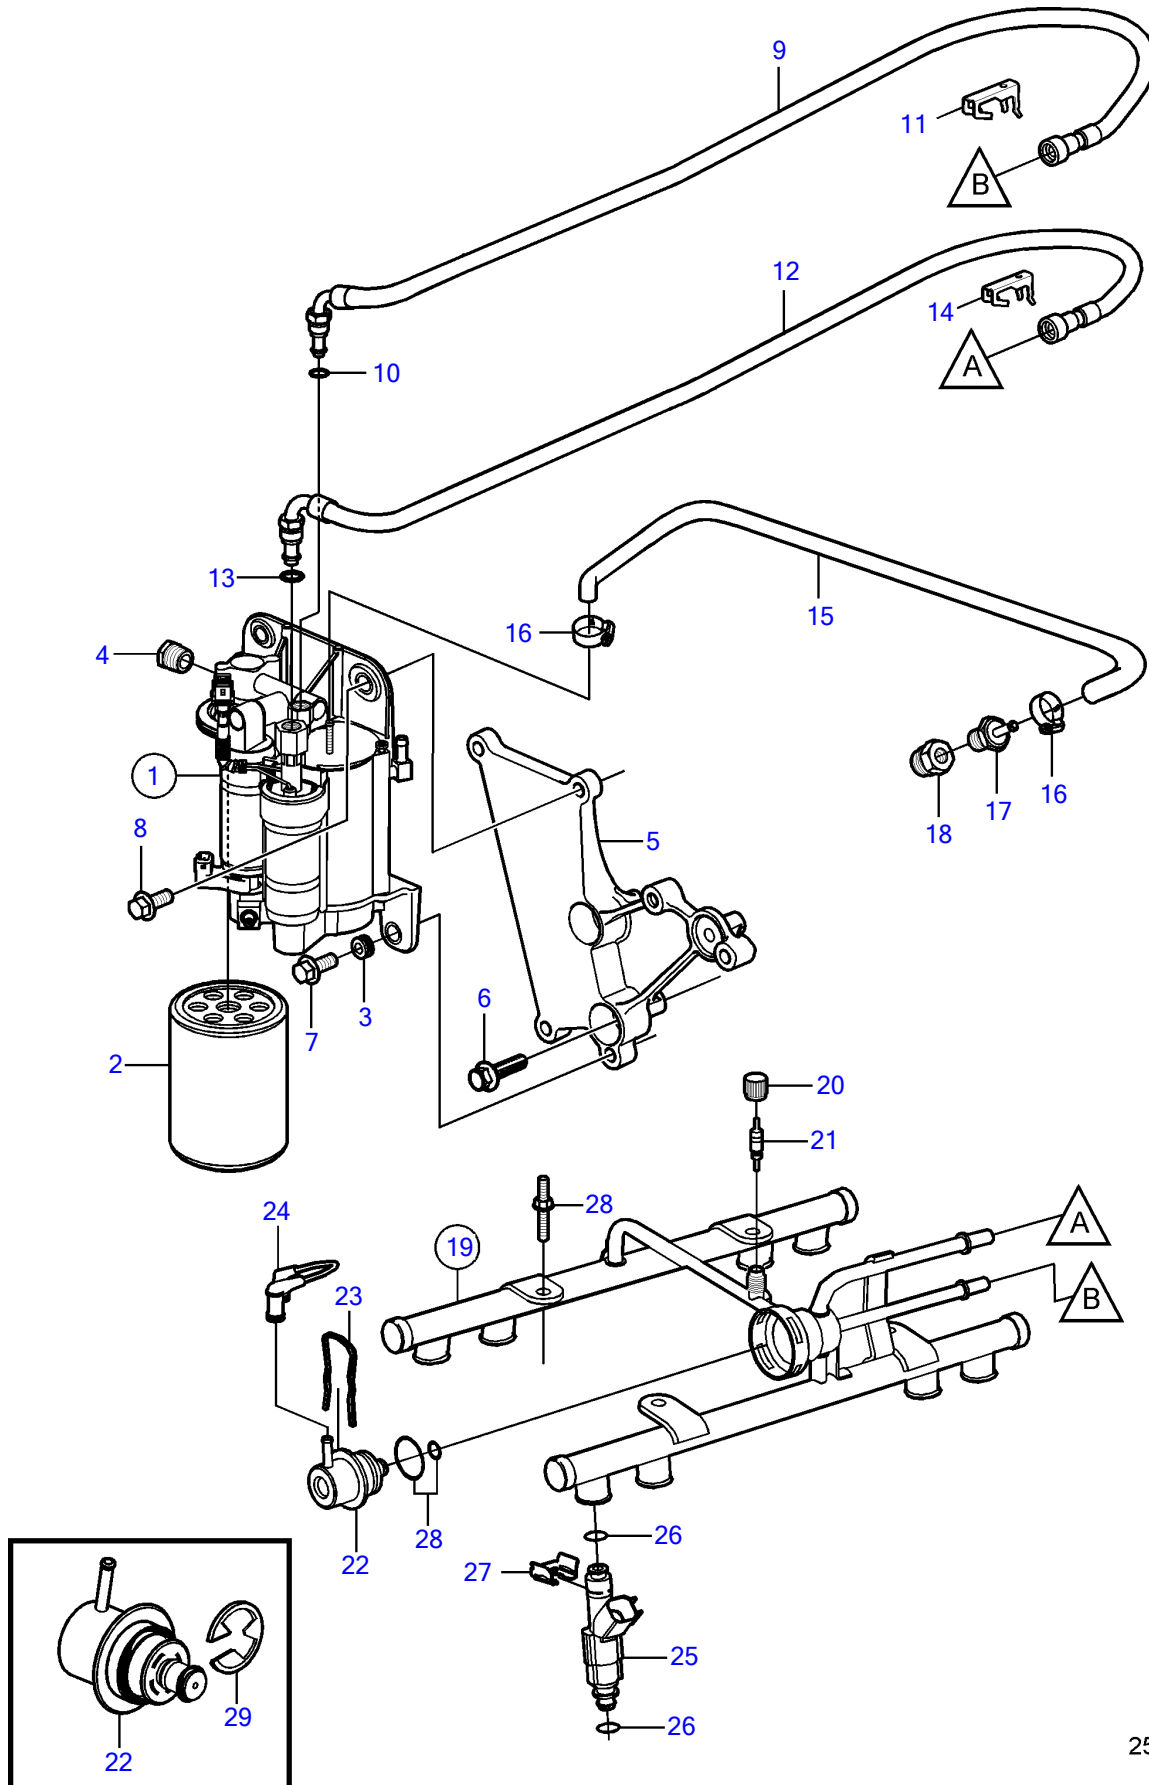

5.7GiCE-300-R, 5.7GXICE-320-R

25360

5.7GiCE-300-R, 5.7GXICE-320-R

REF	PART NO.	QTY	DESCRIPTION	SEE SEC.	NOTES
1	21545138	1	Fuel pump		replaced by next part number
	21608511	1	Fuel pump		
	3588865	1	• Fuel pump kit		High pressure fuel pump
2	3847644	1	• Fuel filter		
			• Bulletin P-23-3-4	P-23-3-4-EN	High Capacity Fuel Filter, Gas
			• Bulletin p-18-8-1	p-18-8-1-EN	Volvo Penta Ethanol Fuel treatment
3	3861396	4	• Rubber bushing		
4	3857816	1	Bushing		
5	21358873	1	Bracket		
6	3850753	3	Flange screw		
7	982702	2	Flange screw		
8	946472	2	Flange screw		
9	3888727	1	Fuel hose		
10	3850424	1	• O-ring		
11	3887195	1	Locking clip		
12	3888725	1	Fuel hose		
13	3850423	1	• O-ring		
14	3887198	1	Locking clip		
15	3807072	1	Kit		
		1	• Hose		
16	3860413	2	Hose clamp		
17	3860290	1	Nipple		
18	3861926	1	Tube fitting		
19	3858966	1	Fuel pipe		
20	3858972	1	Cardboard tube		
21	3858971	1	Valve		
22	3858967	1	Governor		
			• Bulletin P-23-7-3	P-23-7-3-EN	Fuel Pressure Regulator, 4.3L, 5.0L, 5.7L
23	3858968	1	Clip		
24	3858974	1	Hose		
25	21141691	8	Injector		
26	3858981	1	O-ring		Includes 16 o-rings for injectors and 2 o-rings for pressure regulator.
27	3858970	8	Retainer		
28	3858973	4	Bolt		
29	21491831	1	Clip		