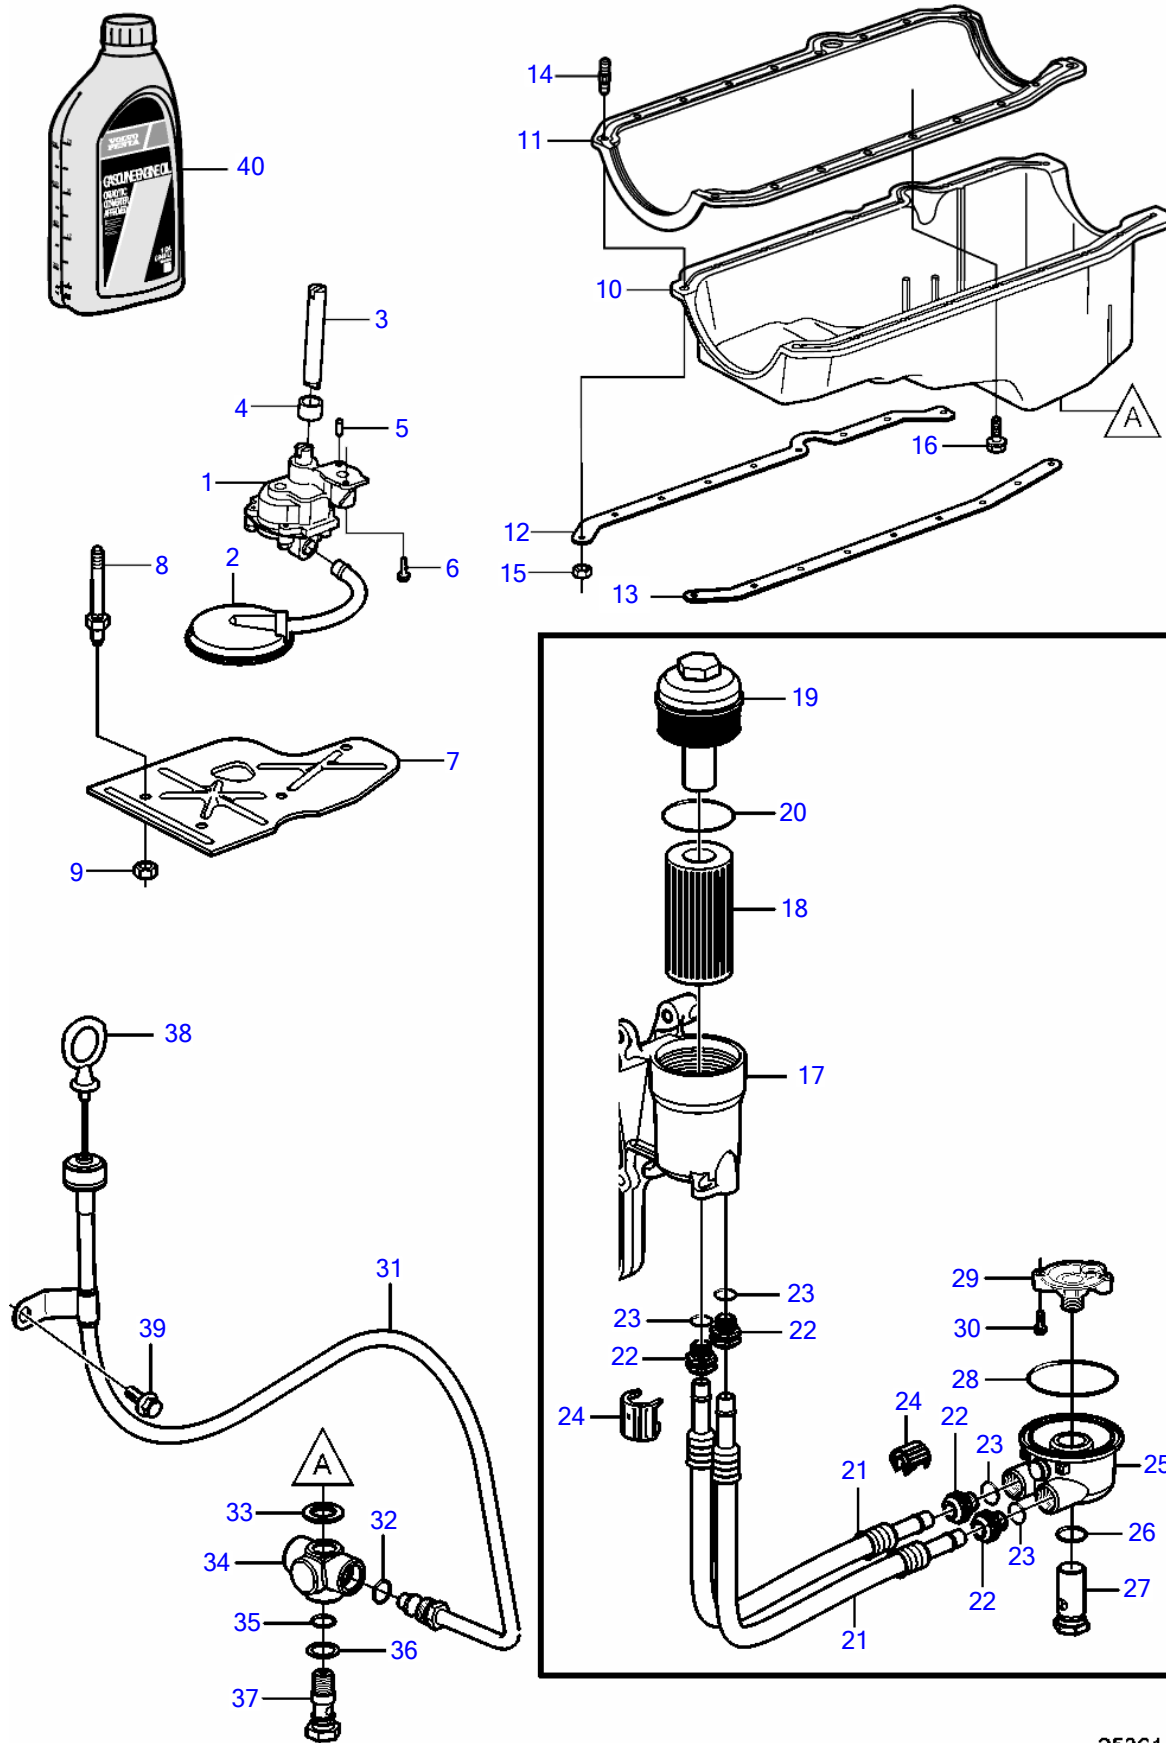

5.7GiCE-300-R, 5.7GXICE-320-R

25361

5.7GiCE-300-R, 5.7GXICE-320-R

REF	PART NO.	QTY	DESCRIPTION	NOTES
1	3856125	1	Oil pump	
2	3856126	1	Strainer	
3	3853198	1	Shaft	
4	3853199	1	Retainer	
5	3855972	2	Pin	
6	3853234	1	Bolt	
7	3852744	1	Baffle	
8	3862354	6	Stud	
9	3857664	5	Nut	
10	3857778	1	Sump	
11	3856138	1	Gasket kit	
12	3856121	1	Reinforcement	Starboard
13	3856120	1	Reinforcement	Port
14	3853202	4	Stud	
15	3856930	4	Nut	
16	3852595	14	Bolt	
17	21573817	1	Bracket	
18	8692305	1	Oil filter	
19	3875234	1	Cardboard tube	
20		1	• O-ring	not sold separately
21	3887657	2	Hose assembly	
22	3886181	4	Fitting screw	
23		4	• O-ring	not sold separately
24	3888543	4	Clip	
25	3886019	1	Adapter	
26	3852089	1	O-ring	
27	3853495	1	Retainer	
28	3852470	1	O-ring	
29	(3852219)	1	Valve	Obsolete part
30	3852133	2	Screw	
31	21369039	1	Dipstick tube	
32	3852033	1	O-ring	
33	3851981	1	Washer	
34	3587783	1	Fitting	
35	3853674	1	O-ring	
36	3852007	1	Washer	
37	888958	1	Retainer	
38	21107444	1	Dipstick	
39	(3853557)	1	Flange screw	Obsolete part
40		X	Oil	See Maintenance Parts