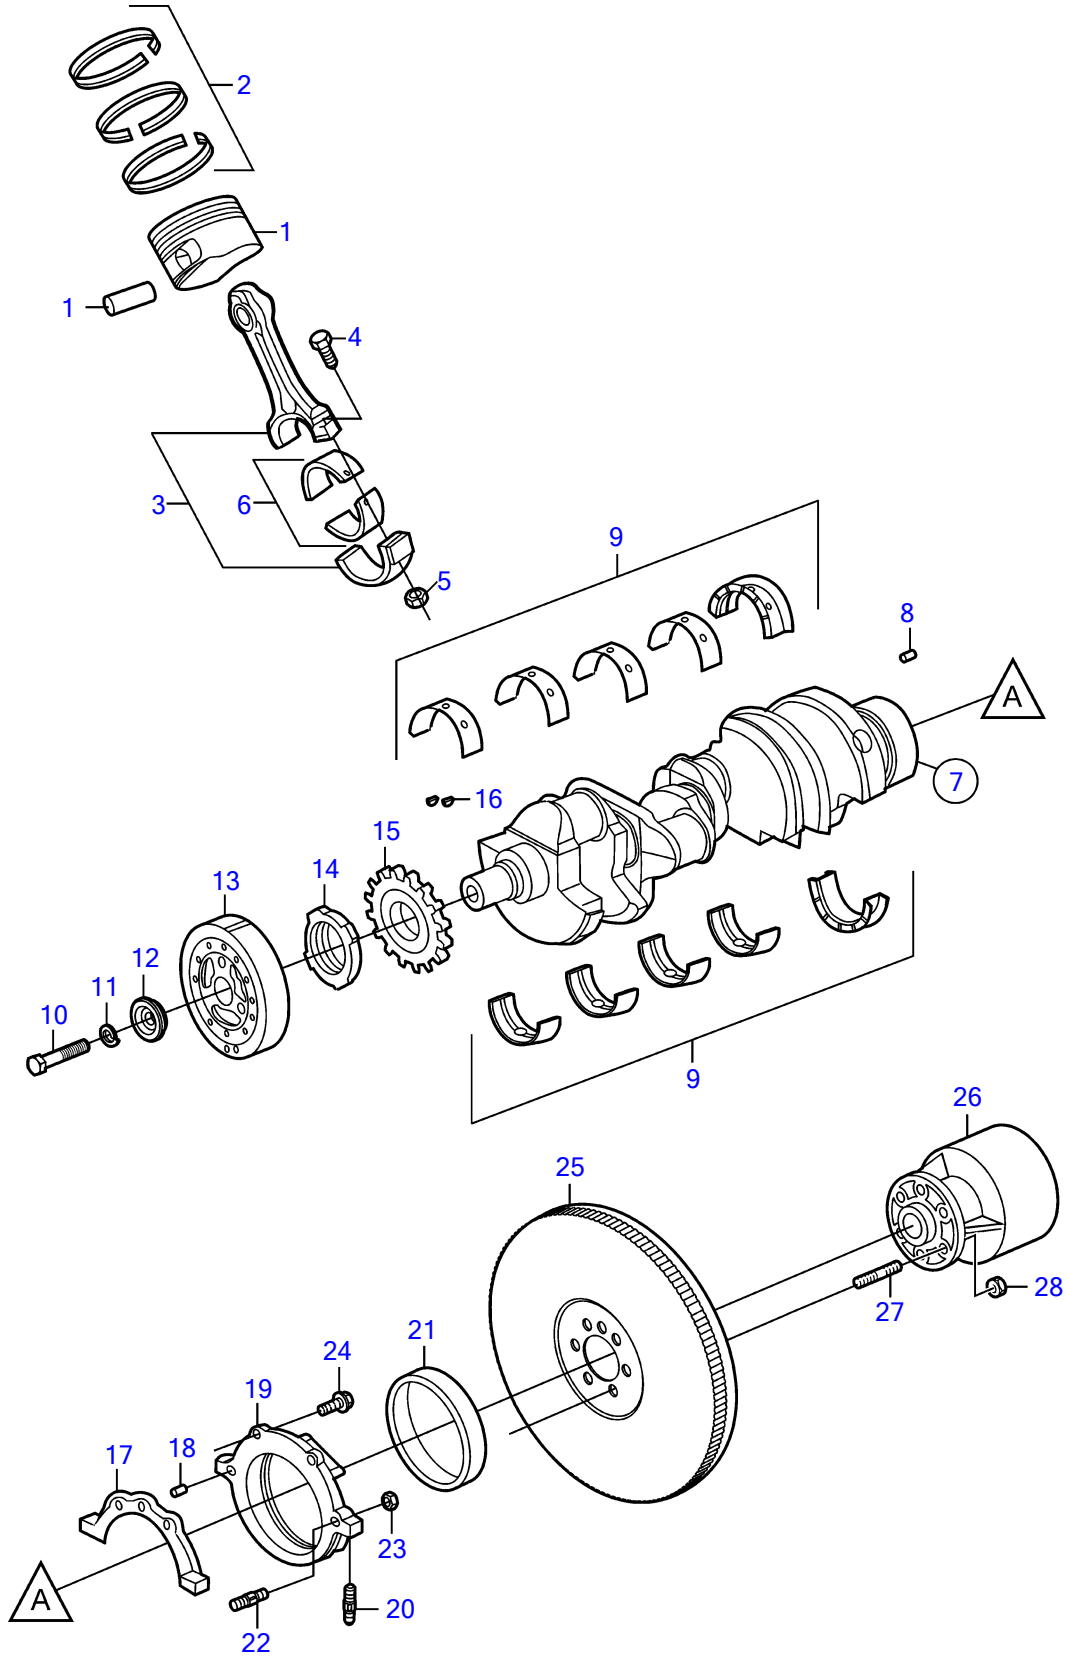

5.7GiCE-300-R, 5.7GXICE-320-R

5.7GiCE-300-R, 5.7GXICE-320-R

REF	PART NO.	QTY	DESCRIPTION	NOTES
1	3855742	8	Piston	Standard, replaced by next part number
	21179952	8	Piston	
	3855743	1	Piston	O.S=0.50mm
		8	• Pin	not sold separately
2	3855740	8	Piston ring	Standard, replaced by next part number
	21179959	8	Piston ring kit	
	(3855741)	1	Piston ring	Obsolete part, O.S=0.50mm
3	3853957	8	Connecting rod	
4	3853162	16	• Bolt	
5	3853413	16	• Nut	
6	3853149	8	Bearing	
7	(3856923)	1	Crankshaft	Obsolete part
8	3855969	1	• Pin	
9	3862360	1	Bearing kit	
10	949518	1	Hexagon screw	
11	3852046	1	Spring washer	
12	3858177	1	Washer	
13	3862261	1	Vibration damper	
14	3862363	1	Ring	
15	3852690	1	Sprocket	
16	3852663	2	Woodruff key	
17	3852656	1	Gasket	
18	3856140	1	Pin	
19	3856925	1	Housing	
20	3853202	2	• Stud	
21	3856926	1	• Sealing	
22	3853205	1	Stud	
23	3853206	1	Nut	
24	3853203	2	Bolt	L=.875" (22.2mm)
	3853204	1	Bolt	L=1.75" (44.5mm)
25	3853958	1	Flywheel	
	3855970	1	• Gear	
26	3858437	1	Rubber coupling	
27	3853274	6	Stud	
28	3853273	6	Nut	