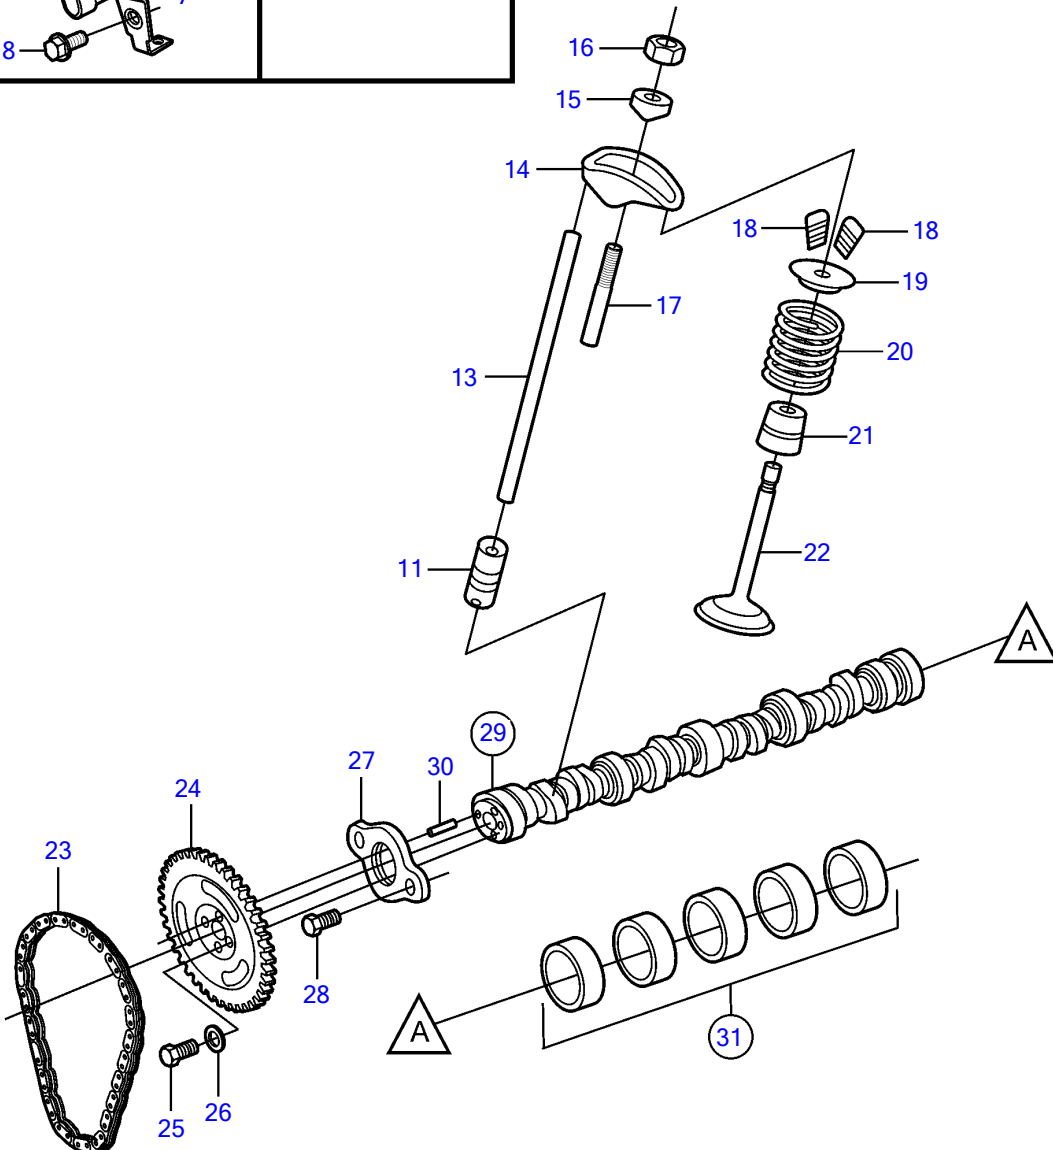

5.7GiCE-300-R

## 5.7GiCE-300-R

REF	PART NO.	QTY	DESCRIPTION	NOTES
1	3862263	1	Timing gear cover	
		1	• Gasket	not sold separately
2	3862262	1	• Sealing	
3	(3855736)	2	Screw	Obsolete part
	3855737	6	Screw	
4	3855739	8	Grommet	
5	3855972	2	Pin	
6	3858979	1	Sensor	
7	3859009	1	O-ring	
8	3858983	1	Bolt	
9	3856144	1	Retainer	
10		3	Screw	part not sold
11	3856127	16	Tappet	
12	3856139	8	Guide	
13	3856118	16	Push rod	Replaced by 3863058
	3863058	16	Push rod	
14	3853158	16	Arm	
15		16	• Ball	not sold separately
16		16	• Nut	not sold separately
17	(3853146)	1	Stud	Obsolete part, O.S=0.003" (0.076mm)
	(3853147)	1	Stud	Obsolete part, O.S=.013" (0.330mm)
18	3855823	32	Valve cotter	
19	3855816	16	Valve cap	
20	3855815	16	Valve spring	
21	3855814	8	Valve stem seal	Intake
	3862362	8	Valve stem seal	Exhaust
22	3855810	8	Valve, intake	Standard
	3855808	8	Valve, exhaust	Standard
23	3852685	1	Chain	
24	3856114	1	Sprocket	
25	3853173	3	Bolt	
26	3856151	3	Washer	
27	3855998	1	Retainer	
28	3853172	2	Screw	
29	3856119	1	Camshaft	
30	3855972	1	• Pin	
31	(3856162)	1	Kit	Obsolete part