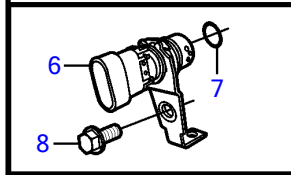

## 5.7GiCE-300-R

REF	PART NO.	QTY	DESCRIPTION	NOTES
1	3862263	1	Timing gear cover	
		1	• Gasket	not sold separately
2	3862262	1	• Sealing	
3	(3855736)	2	Screw	Obsolete part
	3855737	6	Screw	
4	3855739	8	Grommet	
5	3855972	2	Pin	
6	3858979	1	Sensor	
7	3859009	1	O-ring	
8	3858983	1	Bolt	
9	3856144	1	Retainer	
10		3	Screw	part not sold
11	3856127	16	Tappet	
12	3856139	8	Guide	
13	3856118	16	Push rod	Replaced by 3863058
	3863058	16	Push rod	
14	3853158	16	Arm	
15		16	• Ball	not sold separately
16		16	• Nut	not sold separately
17	(3853146)	1	Stud	Obsolete part, O.S=0.003" (0.076mm)
	(3853147)	1	Stud	Obsolete part, O.S=.013" (0.330mm)
18	3855823	32	Valve cotter	
19	3855816	16	Valve cap	
20	3855815	16	Valve spring	
21	3855814	8	Valve stem seal	Intake
	3862362	8	Valve stem seal	Exhaust
22	3855810	8	Valve, intake	Standard
	3855808	8	Valve, exhaust	Standard
23	3852685	1	Chain	
24	3856114	1	Sprocket	
25	3853173	3	Bolt	
26	3856151	3	Washer	
27	3855998	1	Retainer	
28	3853172	2	Screw	
29	3856119	1	Camshaft	
30	3855972	1	• Pin	
31	(3856162)	1	Kit	Obsolete part