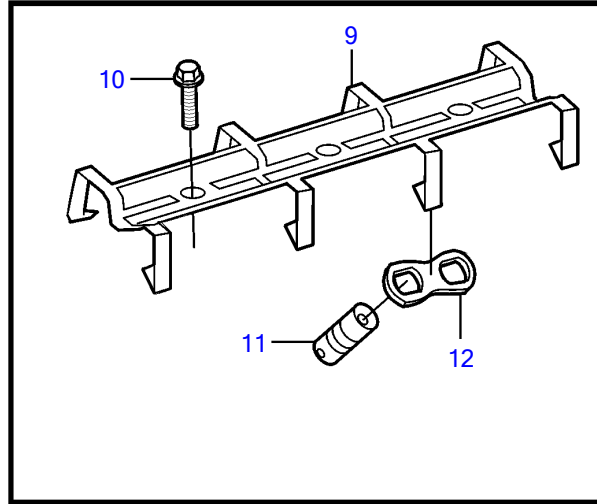

## 5.7GiCE-300-R

REF	PART NO.	QTY	DESCRIPTION	NOTES
1	3862263	1	Timing gear cover	
		1	• Gasket	not sold separately
2	3862262	1	• Sealing	
3	(3855736)	2	Screw	Obsolete part
	3855737	6	Screw	
4	3855739	8	Grommet	
5	3855972	2	Pin	
6	3858979	1	Sensor	
7	3859009	1	O-ring	
8	3858983	1	Bolt	
9	3856144	1	Retainer	
10		3	Screw	part not sold
11	3856127	16	Tappet	
12	3856139	8	Guide	
13	3856118	16	Push rod	Replaced by 3863058
	3863058	16	Push rod	
14	3853158	16	Arm	
15		16	• Ball	not sold separately
16		16	• Nut	not sold separately
17	(3853146)	1	Stud	Obsolete part, O.S=0.003" (0.076mm)
	(3853147)	1	Stud	Obsolete part, O.S=.013" (0.330mm)
18	3855823	32	Valve cotter	
19	3855816	16	Valve cap	
20	3855815	16	Valve spring	
21	3855814	8	Valve stem seal	Intake
	3862362	8	Valve stem seal	Exhaust
22	3855810	8	Valve, intake	Standard
	3855808	8	Valve, exhaust	Standard
23	3852685	1	Chain	
24	3856114	1	Sprocket	
25	3853173	3	Bolt	
26	3856151	3	Washer	
27	3855998	1	Retainer	
28	3853172	2	Screw	
29	3856119	1	Camshaft	
30	3855972	1	• Pin	
31	(3856162)	1	Kit	Obsolete part