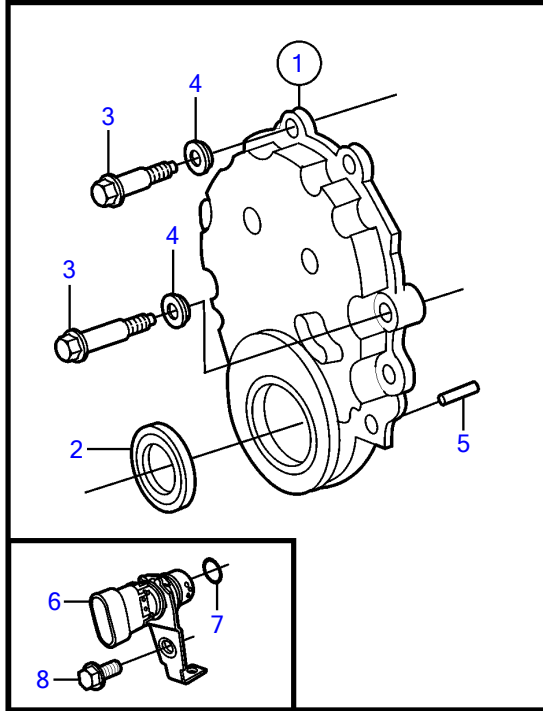

## 5.7GiCE-300-R

REF	PART NO.	QTY	DESCRIPTION	NOTES
1	3862263	1	Timing gear cover	
		1	• Gasket	not sold separately
2	3862262	1	• Sealing	
3	(3855736)	2	Screw	Obsolete part
	3855737	6	Screw	
4	3855739	8	Grommet	
5	3855972	2	Pin	
6	3858979	1	Sensor	
7	3859009	1	O-ring	
8	3858983	1	Bolt	
9	3856144	1	Retainer	
10		3	Screw	part not sold
11	3856127	16	Tappet	
12	3856139	8	Guide	
13	3856118	16	Push rod	Replaced by 3863058
	3863058	16	Push rod	
14	3853158	16	Arm	
15		16	• Ball	not sold separately
16		16	• Nut	not sold separately
17	(3853146)	1	Stud	Obsolete part, O.S=0.003" (0.076mm)
	(3853147)	1	Stud	Obsolete part, O.S=.013" (0.330mm)
18	3855823	32	Valve cotter	
19	3855816	16	Valve cap	
20	3855815	16	Valve spring	
21	3855814	8	Valve stem seal	Intake
	3862362	8	Valve stem seal	Exhaust
22	3855810	8	Valve, intake	Standard
	3855808	8	Valve, exhaust	Standard
23	3852685	1	Chain	
24	3856114	1	Sprocket	
25	3853173	3	Bolt	
26	3856151	3	Washer	
27	3855998	1	Retainer	
28	3853172	2	Screw	
29	3856119	1	Camshaft	
30	3855972	1	• Pin	
31	(3856162)	1	Kit	Obsolete part