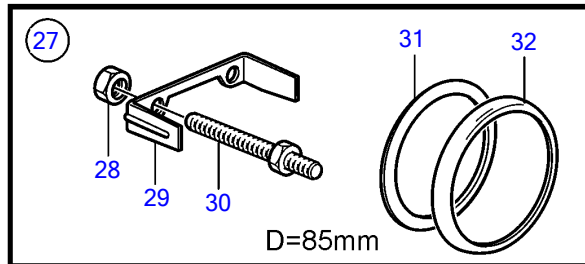

5.7GiCE-300-R, 5.7GXICE-320-R

5.7GiCE-300-R, 5.7GXICE-320-R

REF	PART NO.	QTY	DESCRIPTION	SEE SEC.	NOTES
1	21509646	1	Tachometer		6000 rpm, Black, replaced by next part number
	21628158	1	Tachometer		6000 rpm, Black
	21509644	1	Tachometer		6000 rpm, White, replaced by next part number
	21628157	1	Tachometer		6000 rpm, White
2	3884843	1	• Wiring harness		
3	21234545	1	Tachometer kit		6000 rpm, Black
	21511183	1	Tachometer kit		6000 rpm, Black
	21234544	1	Tachometer kit		6000 rpm, White, replaced by next part number
	21511180	1	Tachometer kit		
4	874930	1	Speedometer		White 0-40 Knots, 0-45 mph
	874917	1	Speedometer		Black 0-40 knots, 0-45 mph
	881650	1	Speedometer		White 0-60 Knots, 0-70 mph
	881645	1	Speedometer		Black 0-60 knots, 0-70 mph
	3807508	1	Speedometer		Black, 0-45 mph
	3807510	1	Speedometer		Black, 0-70 mph
	3807513	1	Speedometer		White, 0-70 mph
	21265104	1	Speedometer		Unit neutral, D=110mm, Black 0-60 knots
5	874708	1	Mounting kit		Black
6	874449	1	• Attaching ring		
7	874706	1	• Gasket		
8	874447	1	• Ring		
9	3847888	1	Mounting kit		Black
			• Bulletin P-36-9-3	P-36-9-3-EN	New products in the EVC family
10	(3884098)	1	• Attaching ring		Obsolete part
11	3884103	1	• Gasket		
12	3847887	1	• Ring		
13	874732	1	Mounting kit		Chrome
14	874449	1	• Attaching ring		
15	874706	1	• Gasket		
16	874730	1	• Ring		
17	3885216	1	Mounting kit		Chrome
			• Bulletin P-36-9-3	P-36-9-3-EN	New products in the EVC family
18	(3884098)	1	• Attaching ring		Obsolete part
19	3884103	1	• Gasket		
20	3884096	1	• Ring		
21	881612	1	Brace kit		Black
22	881610	2	• Nut		
23	881608	1	• Brace		
24	881609	2	• Stud		
25	874706	1	• Gasket		
26	874447	1	• Ring		
27	881614	1	Brace kit		Chrome
28	881610	2	• Nut		
29	881608	1	• Brace		
30	881609	2	• Stud		
31	874706	1	• Gasket		
32	874730	1	• Ring		
33	3886791	1	X-ring		For flush mounting.
			• Bulletin P-36-9-3	P-36-9-3-EN	New products in the EVC family
34	874844	1	X-ring		For flush mounting.
35	874759	1	Extension cable\verl		L=1000mm
	3807043	1	Extension cable\verl		L=3000mm