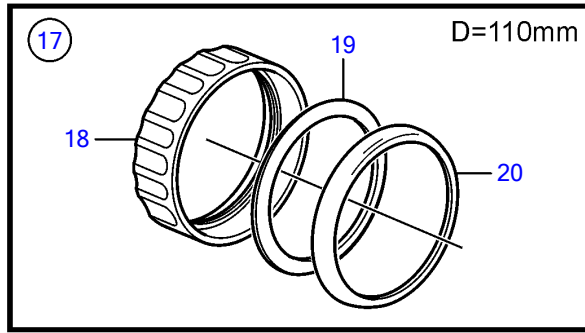

5.7GiCE-300-R, 5.7GXICE-320-R

5.7GiCE-300-R, 5.7GXICE-320-R

REF	PART NO.	QTY	DESCRIPTION	SEE SEC.	NOTES
1	21509646	1	Tachometer		6000 rpm, Black, replaced by next part number
	21628158	1	Tachometer		6000 rpm, Black
	21509644	1	Tachometer		6000 rpm, White, replaced by next part number
	21628157	1	Tachometer		6000 rpm, White
2	3884843	1	• Wiring harness		
3	21234545	1	Tachometer kit		6000 rpm, Black
	21511183	1	Tachometer kit		6000 rpm, Black
	21234544	1	Tachometer kit		6000 rpm, White, replaced by next part number
	21511180	1	Tachometer kit		
4	874930	1	Speedometer		White 0-40 Knots, 0-45 mph
	874917	1	Speedometer		Black 0-40 knots, 0-45 mph
	881650	1	Speedometer		White 0-60 Knots, 0-70 mph
	881645	1	Speedometer		Black 0-60 knots, 0-70 mph
	3807508	1	Speedometer		Black, 0-45 mph
	3807510	1	Speedometer		Black, 0-70 mph
	3807513	1	Speedometer		White, 0-70 mph
	21265104	1	Speedometer		Unit neutral, D=110mm, Black 0-60 knots
5	874708	1	Mounting kit		Black
6	874449	1	• Attaching ring		
7	874706	1	• Gasket		
8	874447	1	• Ring		
9	3847888	1	Mounting kit		Black
			• Bulletin P-36-9-3	P-36-9-3-EN	New products in the EVC family
10	(3884098)	1	• Attaching ring		Obsolete part
11	3884103	1	• Gasket		
12	3847887	1	• Ring		
13	874732	1	Mounting kit		Chrome
14	874449	1	• Attaching ring		
15	874706	1	• Gasket		
16	874730	1	• Ring		
17	3885216	1	Mounting kit		Chrome
			• Bulletin P-36-9-3	P-36-9-3-EN	New products in the EVC family
18	(3884098)	1	• Attaching ring		Obsolete part
19	3884103	1	• Gasket		
20	3884096	1	• Ring		
21	881612	1	Brace kit		Black
22	881610	2	• Nut		
23	881608	1	• Brace		
24	881609	2	• Stud		
25	874706	1	• Gasket		
26	874447	1	• Ring		
27	881614	1	Brace kit		Chrome
28	881610	2	• Nut		
29	881608	1	• Brace		
30	881609	2	• Stud		
31	874706	1	• Gasket		
32	874730	1	• Ring		
33	3886791	1	X-ring		For flush mounting.
			• Bulletin P-36-9-3	P-36-9-3-EN	New products in the EVC family
34	874844	1	X-ring		For flush mounting.
35	874759	1	Extension cable\verl		L=1000mm
	3807043	1	Extension cable\verl		L=3000mm