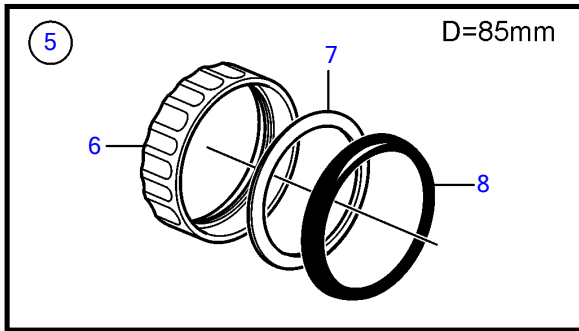

5.7GiCE-300-R, 5.7GXICE-320-R

5.7GiCE-300-R, 5.7GXICE-320-R

REF	PART NO.	QTY	DESCRIPTION	SEE SEC.	NOTES
1	21509646	1	Tachometer		6000 rpm, Black, replaced by next part number
	21628158	1	Tachometer		6000 rpm, Black
	21509644	1	Tachometer		6000 rpm, White, replaced by next part number
	21628157	1	Tachometer		6000 rpm, White
2	3884843	1	• Wiring harness		
3	21234545	1	Tachometer kit		6000 rpm, Black
	21511183	1	Tachometer kit		6000 rpm, Black
	21234544	1	Tachometer kit		6000 rpm, White, replaced by next part number
	21511180	1	Tachometer kit		
4	874930	1	Speedometer		White 0-40 Knots, 0-45 mph
	874917	1	Speedometer		Black 0-40 knots, 0-45 mph
	881650	1	Speedometer		White 0-60 Knots, 0-70 mph
	881645	1	Speedometer		Black 0-60 knots, 0-70 mph
	3807508	1	Speedometer		Black, 0-45 mph
	3807510	1	Speedometer		Black, 0-70 mph
	3807513	1	Speedometer		White, 0-70 mph
	21265104	1	Speedometer		Unit neutral, D=110mm, Black 0-60 knots
5	874708	1	Mounting kit		Black
6	874449	1	• Attaching ring		
7	874706	1	• Gasket		
8	874447	1	• Ring		
9	3847888	1	Mounting kit		Black
			• Bulletin P-36-9-3	P-36-9-3-EN	New products in the EVC family
10	(3884098)	1	• Attaching ring		Obsolete part
11	3884103	1	• Gasket		
12	3847887	1	• Ring		
13	874732	1	Mounting kit		Chrome
14	874449	1	• Attaching ring		
15	874706	1	• Gasket		
16	874730	1	• Ring		
17	3885216	1	Mounting kit		Chrome
			• Bulletin P-36-9-3	P-36-9-3-EN	New products in the EVC family
18	(3884098)	1	• Attaching ring		Obsolete part
19	3884103	1	• Gasket		
20	3884096	1	• Ring		
21	881612	1	Brace kit		Black
22	881610	2	• Nut		
23	881608	1	• Brace		
24	881609	2	• Stud		
25	874706	1	• Gasket		
26	874447	1	• Ring		
27	881614	1	Brace kit		Chrome
28	881610	2	• Nut		
29	881608	1	• Brace		
30	881609	2	• Stud		
31	874706	1	• Gasket		
32	874730	1	• Ring		
33	3886791	1	X-ring		For flush mounting.
			• Bulletin P-36-9-3	P-36-9-3-EN	New products in the EVC family
34	874844	1	X-ring		For flush mounting.
35	874759	1	Extension cable\verl		L=1000mm
	3807043	1	Extension cable\verl		L=3000mm