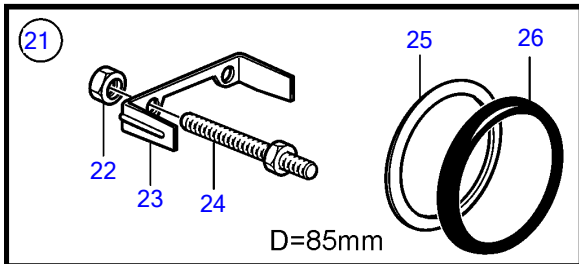

5.7GiCE-300-R, 5.7GXICE-320-R

5.7GiCE-300-R, 5.7GXICE-320-R

REF	PART NO.	QTY	DESCRIPTION	SEE SEC.	NOTES
1	21509646	1	Tachometer		6000 rpm, Black, replaced by next part number
	21628158	1	Tachometer		6000 rpm, Black
	21509644	1	Tachometer		6000 rpm, White, replaced by next part number
	21628157	1	Tachometer		6000 rpm, White
2	3884843	1	• Wiring harness		
3	21234545	1	Tachometer kit		6000 rpm, Black
	21511183	1	Tachometer kit		6000 rpm, Black
	21234544	1	Tachometer kit		6000 rpm, White, replaced by next part number
	21511180	1	Tachometer kit		
4	874930	1	Speedometer		White 0-40 Knots, 0-45 mph
	874917	1	Speedometer		Black 0-40 knots, 0-45 mph
	881650	1	Speedometer		White 0-60 Knots, 0-70 mph
	881645	1	Speedometer		Black 0-60 knots, 0-70 mph
	3807508	1	Speedometer		Black, 0-45 mph
	3807510	1	Speedometer		Black, 0-70 mph
	3807513	1	Speedometer		White, 0-70 mph
	21265104	1	Speedometer		Unit neutral, D=110mm, Black 0-60 knots
5	874708	1	Mounting kit		Black
6	874449	1	• Attaching ring		
7	874706	1	• Gasket		
8	874447	1	• Ring		
9	3847888	1	Mounting kit		Black
			• Bulletin P-36-9-3	P-36-9-3-EN	New products in the EVC family
10	(3884098)	1	• Attaching ring		Obsolete part
11	3884103	1	• Gasket		
12	3847887	1	• Ring		
13	874732	1	Mounting kit		Chrome
14	874449	1	• Attaching ring		
15	874706	1	• Gasket		
16	874730	1	• Ring		
17	3885216	1	Mounting kit		Chrome
			• Bulletin P-36-9-3	P-36-9-3-EN	New products in the EVC family
18	(3884098)	1	• Attaching ring		Obsolete part
19	3884103	1	• Gasket		
20	3884096	1	• Ring		
21	881612	1	Brace kit		Black
22	881610	2	• Nut		
23	881608	1	• Brace		
24	881609	2	• Stud		
25	874706	1	• Gasket		
26	874447	1	• Ring		
27	881614	1	Brace kit		Chrome
28	881610	2	• Nut		
29	881608	1	• Brace		
30	881609	2	• Stud		
31	874706	1	• Gasket		
32	874730	1	• Ring		
33	3886791	1	X-ring		For flush mounting.
			• Bulletin P-36-9-3	P-36-9-3-EN	New products in the EVC family
34	874844	1	X-ring		For flush mounting.
35	874759	1	Extension cable\verl		L=1000mm
	3807043	1	Extension cable\verl		L=3000mm