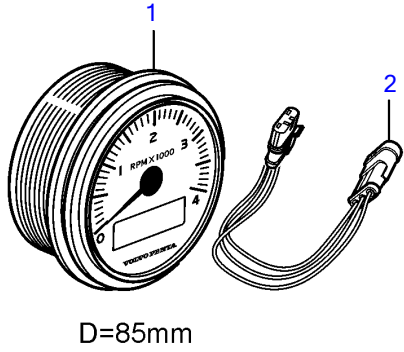

5.7GiCE-300-R, 5.7GXICE-320-R

5.7GiCE-300-R, 5.7GXICE-320-R

REF	PART NO.	QTY	DESCRIPTION	SEE SEC.	NOTES
1	21509646	1	Tachometer		6000 rpm, Black, replaced by next part number
	21628158	1	Tachometer		6000 rpm, Black
	21509644	1	Tachometer		6000 rpm, White, replaced by next part number
	21628157	1	Tachometer		6000 rpm, White
2	3884843	1	• Wiring harness		
3	21234545	1	Tachometer kit		6000 rpm, Black
	21511183	1	Tachometer kit		6000 rpm, Black
	21234544	1	Tachometer kit		6000 rpm, White, replaced by next part number
	21511180	1	Tachometer kit		
4	874930	1	Speedometer		White 0-40 Knots, 0-45 mph
	874917	1	Speedometer		Black 0-40 knots, 0-45 mph
	881650	1	Speedometer		White 0-60 Knots, 0-70 mph
	881645	1	Speedometer		Black 0-60 knots, 0-70 mph
	3807508	1	Speedometer		Black, 0-45 mph
	3807510	1	Speedometer		Black, 0-70 mph
	3807513	1	Speedometer		White, 0-70 mph
	21265104	1	Speedometer		Unit neutral, D=110mm, Black 0-60 knots
5	874708	1	Mounting kit		Black
6	874449	1	• Attaching ring		
7	874706	1	• Gasket		
8	874447	1	• Ring		
9	3847888	1	Mounting kit		Black
			• Bulletin P-36-9-3	P-36-9-3-EN	New products in the EVC family
10	(3884098)	1	• Attaching ring		Obsolete part
11	3884103	1	• Gasket		
12	3847887	1	• Ring		
13	874732	1	Mounting kit		Chrome
14	874449	1	• Attaching ring		
15	874706	1	• Gasket		
16	874730	1	• Ring		
17	3885216	1	Mounting kit		Chrome
			• Bulletin P-36-9-3	P-36-9-3-EN	New products in the EVC family
18	(3884098)	1	• Attaching ring		Obsolete part
19	3884103	1	• Gasket		
20	3884096	1	• Ring		
21	881612	1	Brace kit		Black
22	881610	2	• Nut		
23	881608	1	• Brace		
24	881609	2	• Stud		
25	874706	1	• Gasket		
26	874447	1	• Ring		
27	881614	1	Brace kit		Chrome
28	881610	2	• Nut		
29	881608	1	• Brace		
30	881609	2	• Stud		
31	874706	1	• Gasket		
32	874730	1	• Ring		
33	3886791	1	X-ring		For flush mounting.
			• Bulletin P-36-9-3	P-36-9-3-EN	New products in the EVC family
34	874844	1	X-ring		For flush mounting.
35	874759	1	Extension cable\verl		L=1000mm
	3807043	1	Extension cable\verl		L=3000mm