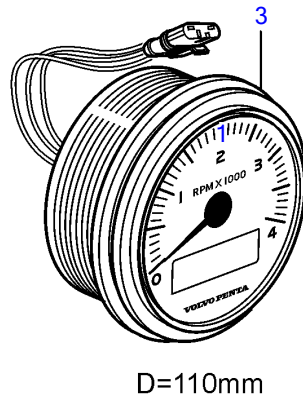

5.7GiCE-300-R, 5.7GXICE-320-R

5.7GiCE-300-R, 5.7GXICE-320-R

REF	PART NO.	QTY	DESCRIPTION	SEE SEC.	NOTES
1	21509646	1	Tachometer		6000 rpm, Black, replaced by next part number
	21628158	1	Tachometer		6000 rpm, Black
	21509644	1	Tachometer		6000 rpm, White, replaced by next part number
	21628157	1	Tachometer		6000 rpm, White
2	3884843	1	• Wiring harness		
3	21234545	1	Tachometer kit		6000 rpm, Black
	21511183	1	Tachometer kit		6000 rpm, Black
	21234544	1	Tachometer kit		6000 rpm, White, replaced by next part number
	21511180	1	Tachometer kit		
4	874930	1	Speedometer		White 0-40 Knots, 0-45 mph
	874917	1	Speedometer		Black 0-40 knots, 0-45 mph
	881650	1	Speedometer		White 0-60 Knots, 0-70 mph
	881645	1	Speedometer		Black 0-60 knots, 0-70 mph
	3807508	1	Speedometer		Black, 0-45 mph
	3807510	1	Speedometer		Black, 0-70 mph
	3807513	1	Speedometer		White, 0-70 mph
	21265104	1	Speedometer		Unit neutral, D=110mm, Black 0-60 knots
5	874708	1	Mounting kit		Black
6	874449	1	• Attaching ring		
7	874706	1	• Gasket		
8	874447	1	• Ring		
9	3847888	1	Mounting kit		Black
			• Bulletin P-36-9-3	P-36-9-3-EN	New products in the EVC family
10	(3884098)	1	• Attaching ring		Obsolete part
11	3884103	1	• Gasket		
12	3847887	1	• Ring		
13	874732	1	Mounting kit		Chrome
14	874449	1	• Attaching ring		
15	874706	1	• Gasket		
16	874730	1	• Ring		
17	3885216	1	Mounting kit		Chrome
			• Bulletin P-36-9-3	P-36-9-3-EN	New products in the EVC family
18	(3884098)	1	• Attaching ring		Obsolete part
19	3884103	1	• Gasket		
20	3884096	1	• Ring		
21	881612	1	Brace kit		Black
22	881610	2	• Nut		
23	881608	1	• Brace		
24	881609	2	• Stud		
25	874706	1	• Gasket		
26	874447	1	• Ring		
27	881614	1	Brace kit		Chrome
28	881610	2	• Nut		
29	881608	1	• Brace		
30	881609	2	• Stud		
31	874706	1	• Gasket		
32	874730	1	• Ring		
33	3886791	1	X-ring		For flush mounting.
			• Bulletin P-36-9-3	P-36-9-3-EN	New products in the EVC family
34	874844	1	X-ring		For flush mounting.
35	874759	1	Extension cable\verl		L=1000mm
	3807043	1	Extension cable\verl		L=3000mm