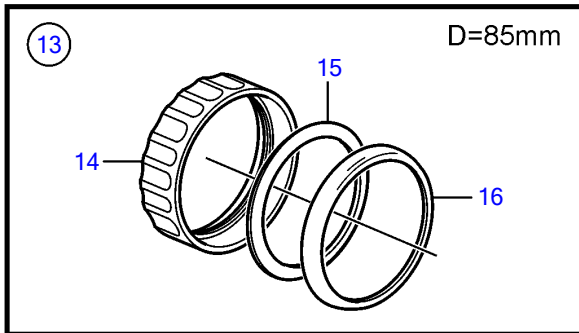

5.7GiCE-300-R, 5.7GXICE-320-R

5.7GiCE-300-R, 5.7GXICE-320-R

REF	PART NO.	QTY	DESCRIPTION	SEE SEC.	NOTES
1	21509646	1	Tachometer		6000 rpm, Black, replaced by next part number
	21628158	1	Tachometer		6000 rpm, Black
	21509644	1	Tachometer		6000 rpm, White, replaced by next part number
	21628157	1	Tachometer		6000 rpm, White
2	3884843	1	• Wiring harness		
3	21234545	1	Tachometer kit		6000 rpm, Black
	21511183	1	Tachometer kit		6000 rpm, Black
	21234544	1	Tachometer kit		6000 rpm, White, replaced by next part number
	21511180	1	Tachometer kit		
4	874930	1	Speedometer		White 0-40 Knots, 0-45 mph
	874917	1	Speedometer		Black 0-40 knots, 0-45 mph
	881650	1	Speedometer		White 0-60 Knots, 0-70 mph
	881645	1	Speedometer		Black 0-60 knots, 0-70 mph
	3807508	1	Speedometer		Black, 0-45 mph
	3807510	1	Speedometer		Black, 0-70 mph
	3807513	1	Speedometer		White, 0-70 mph
	21265104	1	Speedometer		Unit neutral, D=110mm, Black 0-60 knots
5	874708	1	Mounting kit		Black
6	874449	1	• Attaching ring		
7	874706	1	• Gasket		
8	874447	1	• Ring		
9	3847888	1	Mounting kit		Black
			• Bulletin P-36-9-3	P-36-9-3-EN	New products in the EVC family
10	(3884098)	1	• Attaching ring		Obsolete part
11	3884103	1	• Gasket		
12	3847887	1	• Ring		
13	874732	1	Mounting kit		Chrome
14	874449	1	• Attaching ring		
15	874706	1	• Gasket		
16	874730	1	• Ring		
17	3885216	1	Mounting kit		Chrome
			• Bulletin P-36-9-3	P-36-9-3-EN	New products in the EVC family
18	(3884098)	1	• Attaching ring		Obsolete part
19	3884103	1	• Gasket		
20	3884096	1	• Ring		
21	881612	1	Brace kit		Black
22	881610	2	• Nut		
23	881608	1	• Brace		
24	881609	2	• Stud		
25	874706	1	• Gasket		
26	874447	1	• Ring		
27	881614	1	Brace kit		Chrome
28	881610	2	• Nut		
29	881608	1	• Brace		
30	881609	2	• Stud		
31	874706	1	• Gasket		
32	874730	1	• Ring		
33	3886791	1	X-ring		For flush mounting.
			• Bulletin P-36-9-3	P-36-9-3-EN	New products in the EVC family
34	874844	1	X-ring		For flush mounting.
35	874759	1	Extension cable\verl		L=1000mm
	3807043	1	Extension cable\verl		L=3000mm