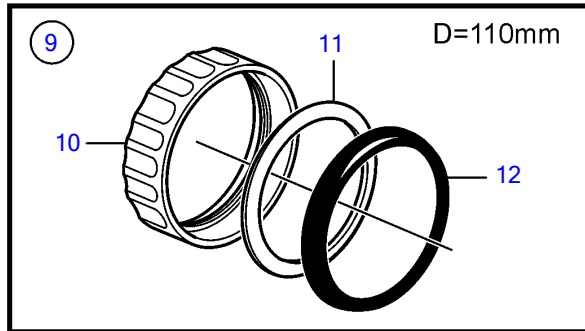

5.7GiCE-300-R, 5.7GXICE-320-R

5.7GiCE-300-R, 5.7GXICE-320-R

REF	PART NO.	QTY	DESCRIPTION	SEE SEC.	NOTES
1	21509646	1	Tachometer		6000 rpm, Black, replaced by next part number
	21628158	1	Tachometer		6000 rpm, Black
	21509644	1	Tachometer		6000 rpm, White, replaced by next part number
	21628157	1	Tachometer		6000 rpm, White
2	3884843	1	• Wiring harness		
3	21234545	1	Tachometer kit		6000 rpm, Black
	21511183	1	Tachometer kit		6000 rpm, Black
	21234544	1	Tachometer kit		6000 rpm, White, replaced by next part number
	21511180	1	Tachometer kit		
4	874930	1	Speedometer		White 0-40 Knots, 0-45 mph
	874917	1	Speedometer		Black 0-40 knots, 0-45 mph
	881650	1	Speedometer		White 0-60 Knots, 0-70 mph
	881645	1	Speedometer		Black 0-60 knots, 0-70 mph
	3807508	1	Speedometer		Black, 0-45 mph
	3807510	1	Speedometer		Black, 0-70 mph
	3807513	1	Speedometer		White, 0-70 mph
	21265104	1	Speedometer		Unit neutral, D=110mm, Black 0-60 knots
5	874708	1	Mounting kit		Black
6	874449	1	• Attaching ring		
7	874706	1	• Gasket		
8	874447	1	• Ring		
9	3847888	1	Mounting kit		Black
			• Bulletin P-36-9-3	P-36-9-3-EN	New products in the EVC family
10	(3884098)	1	• Attaching ring		Obsolete part
11	3884103	1	• Gasket		
12	3847887	1	• Ring		
13	874732	1	Mounting kit		Chrome
14	874449	1	• Attaching ring		
15	874706	1	• Gasket		
16	874730	1	• Ring		
17	3885216	1	Mounting kit		Chrome
			• Bulletin P-36-9-3	P-36-9-3-EN	New products in the EVC family
18	(3884098)	1	• Attaching ring		Obsolete part
19	3884103	1	• Gasket		
20	3884096	1	• Ring		
21	881612	1	Brace kit		Black
22	881610	2	• Nut		
23	881608	1	• Brace		
24	881609	2	• Stud		
25	874706	1	• Gasket		
26	874447	1	• Ring		
27	881614	1	Brace kit		Chrome
28	881610	2	• Nut		
29	881608	1	• Brace		
30	881609	2	• Stud		
31	874706	1	• Gasket		
32	874730	1	• Ring		
33	3886791	1	X-ring		For flush mounting.
			• Bulletin P-36-9-3	P-36-9-3-EN	New products in the EVC family
34	874844	1	X-ring		For flush mounting.
35	874759	1	Extension cable\verl		L=1000mm
	3807043	1	Extension cable\verl		L=3000mm