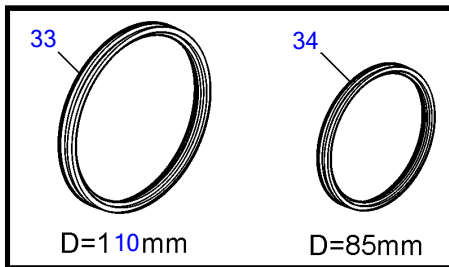

5.7GiCE-300-R, 5.7GXICE-320-R

5.7GiCE-300-R, 5.7GXICE-320-R

REF	PART NO.	QTY	DESCRIPTION	SEE SEC.	NOTES
1	21509646	1	Tachometer		6000 rpm, Black, replaced by next part number
	21628158	1	Tachometer		6000 rpm, Black
	21509644	1	Tachometer		6000 rpm, White, replaced by next part number
	21628157	1	Tachometer		6000 rpm, White
2	3884843	1	• Wiring harness		
3	21234545	1	Tachometer kit		6000 rpm, Black
	21511183	1	Tachometer kit		6000 rpm, Black
	21234544	1	Tachometer kit		6000 rpm, White, replaced by next part number
	21511180	1	Tachometer kit		
4	874930	1	Speedometer		White 0-40 Knots, 0-45 mph
	874917	1	Speedometer		Black 0-40 knots, 0-45 mph
	881650	1	Speedometer		White 0-60 Knots, 0-70 mph
	881645	1	Speedometer		Black 0-60 knots, 0-70 mph
	3807508	1	Speedometer		Black, 0-45 mph
	3807510	1	Speedometer		Black, 0-70 mph
	3807513	1	Speedometer		White, 0-70 mph
	21265104	1	Speedometer		Unit neutral, D=110mm, Black 0-60 knots
5	874708	1	Mounting kit		Black
6	874449	1	• Attaching ring		
7	874706	1	• Gasket		
8	874447	1	• Ring		
9	3847888	1	Mounting kit		Black
			• Bulletin P-36-9-3	P-36-9-3-EN	New products in the EVC family
10	(3884098)	1	• Attaching ring		Obsolete part
11	3884103	1	• Gasket		
12	3847887	1	• Ring		
13	874732	1	Mounting kit		Chrome
14	874449	1	• Attaching ring		
15	874706	1	• Gasket		
16	874730	1	• Ring		
17	3885216	1	Mounting kit		Chrome
			• Bulletin P-36-9-3	P-36-9-3-EN	New products in the EVC family
18	(3884098)	1	• Attaching ring		Obsolete part
19	3884103	1	• Gasket		
20	3884096	1	• Ring		
21	881612	1	Brace kit		Black
22	881610	2	• Nut		
23	881608	1	• Brace		
24	881609	2	• Stud		
25	874706	1	• Gasket		
26	874447	1	• Ring		
27	881614	1	Brace kit		Chrome
28	881610	2	• Nut		
29	881608	1	• Brace		
30	881609	2	• Stud		
31	874706	1	• Gasket		
32	874730	1	• Ring		
33	3886791	1	X-ring		For flush mounting.
			• Bulletin P-36-9-3	P-36-9-3-EN	New products in the EVC family
34	874844	1	X-ring		For flush mounting.
35	874759	1	Extension cable\verl		L=1000mm
	3807043	1	Extension cable\verl		L=3000mm