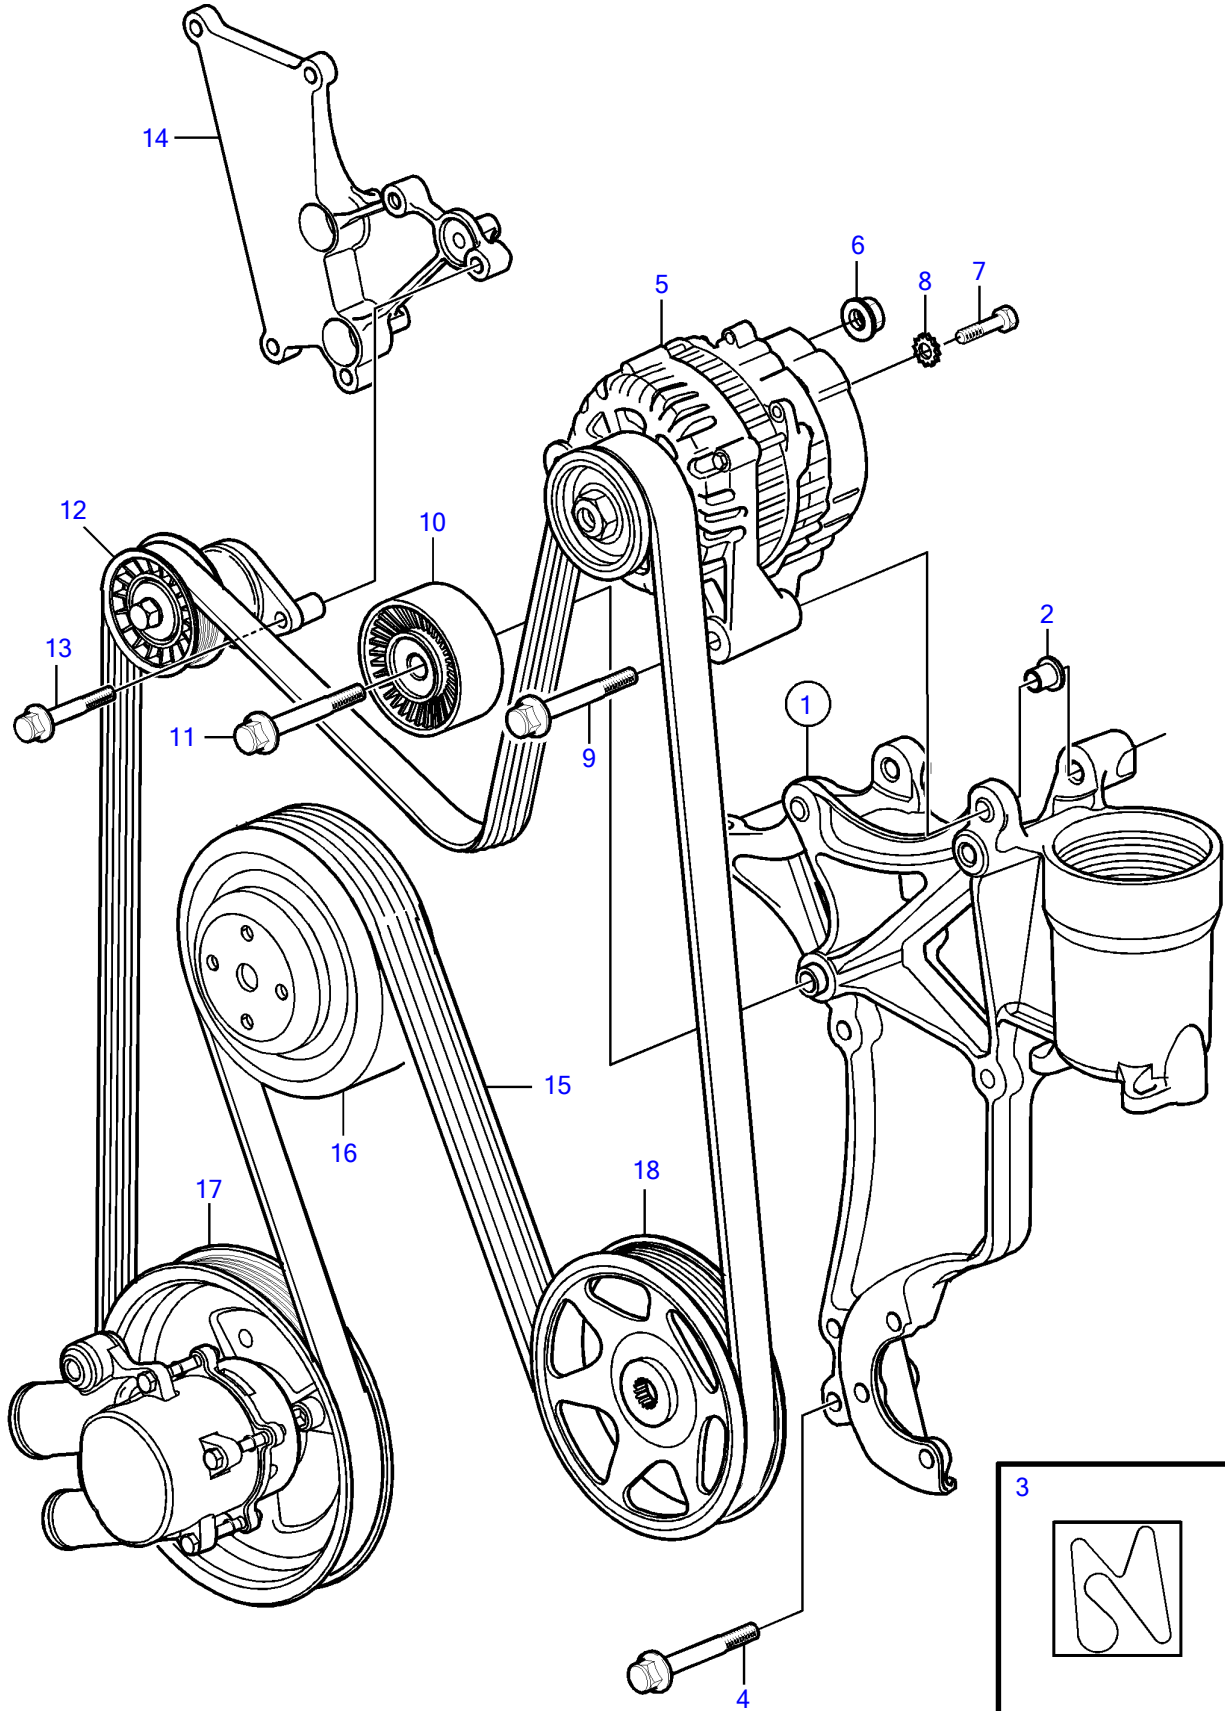

5.7GiCE-300-R, 5.7GXICE-320-R

5.7GiCE-300-R, 5.7GXICE-320-R

REF	PART NO.	QTY	DESCRIPTION	NOTES
1	21573817	1	Bracket	
2	3863175	2	• Bushing	
3	3863274	1	Decal	
4	3853392	4	Flange screw	
5	3884950	1	Alternator	
6	945408	1	Flange nut	
7	3852208	1	Screw	
8	3852520	1	Washer	
9	947790	2	Flange screw	
10	21585053	1	Idler pulley	
11	21425128		Flange screw	
12	3885250	1	Belt tensioner	
13	3850753	2	Flange screw	
14	21358873	1	Bracket	See "Fuel system" page
15	21399021	1	Belt	
16		1	Pulley, circulation pump	
17		1	Sea water pump	
18		1	Pulley, power steering pump	