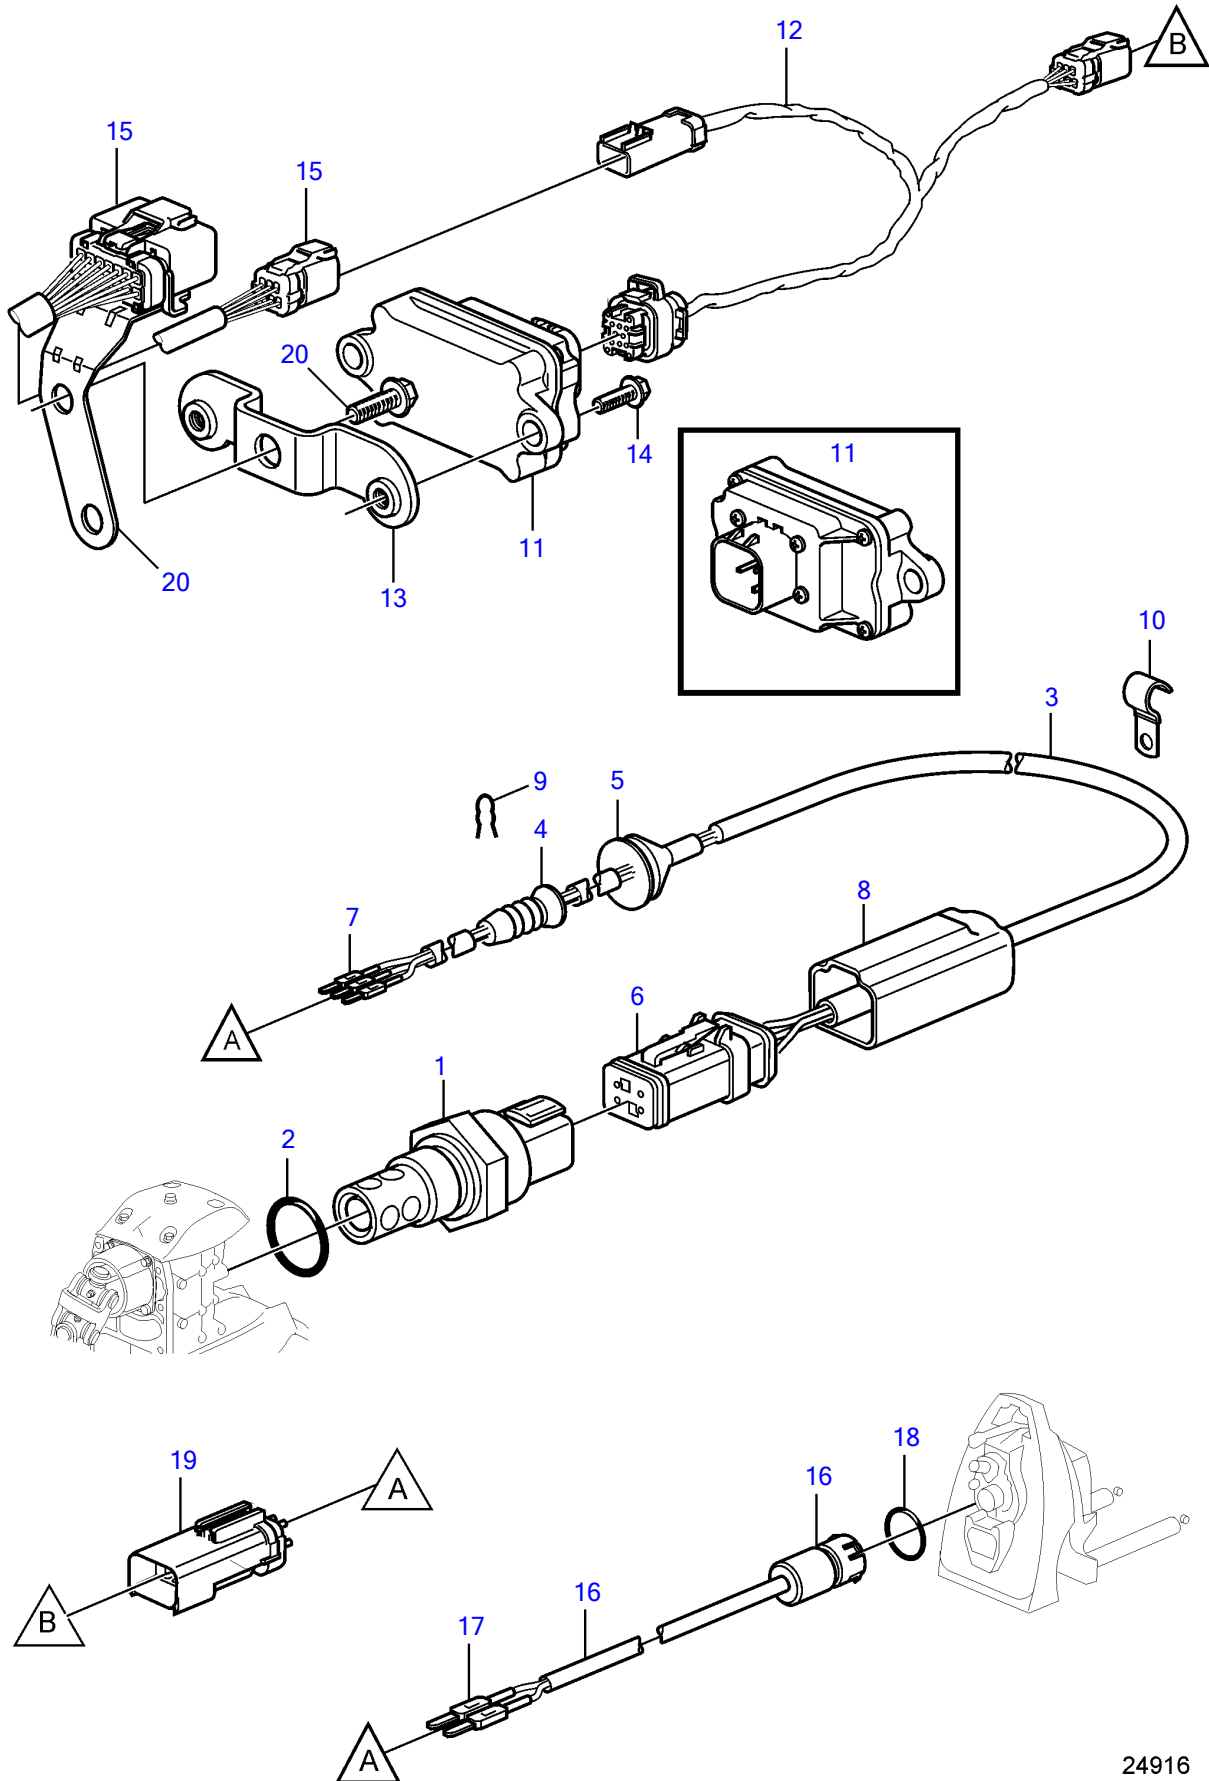

5.7GiCE-300-R, 5.7GXICE-320-R

5.7GiCE-300-R, 5.7GXICE-320-R

REF	PART NO.	QTY	DESCRIPTION	NOTES
1	21174634	1	Sensor	WID- water in drive oil
2		1	• O-ring	not sold separately
3	21124251	1	Wiring harness	
4		1	• Plug	not sold separately
5		1	• Grommet	not sold separately
6		1	• Connector housing	
		1	• • Seal	not sold separately
7		3	• Terminal	not sold separately
8		1	• Boot	not sold separately
9	3852555	1	Retainer	
10	21174636	6	Attaching clamp	
11	21206915	1	Module	
12	21206919	1	Wiring harness	
		3	• Connector housing	not sold separately
		X	• Terminal	not sold separately
13	21210873	1	Bracket	
14	946544	2	Flange screw	
15		X	Cable harness, engine	
16	21292836	1	Sensor	WIB - water in bellows
		1	• Housing	not sold separately
17		2	• Terminal	not sold separately
18	3852033	1	• O-ring	
19		1	Connector housing	
20		X		See engine catalog, "Engine Harness" section