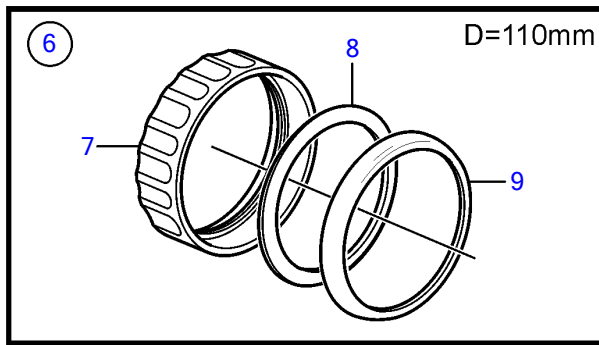

5.7GiCE-300-R, 5.7GXICE-320-R

D=110mm

5.7GiCE-300-R, 5.7GXICE-320-R

REF	PART NO.	QTY	DESCRIPTION	SEE SEC.	NOTES
1	3885214	1	Instrument • Bulletin P-36-9-3	P-36-9-3-EN	Oil pressure, coolant temp, fuel level, volt meter, White New products in the EVC family
1	3885215	1	Instrument • Bulletin P-36-9-3	P-36-9-3-EN	Trim (analog), coolant temp, fuel level, volt meter, White New products in the EVC family
1	3847876	1	Instrument • Bulletin P-36-9-3	P-36-9-3-EN	Oil pressure, coolant temp, fuel level, volt meter, Black New products in the EVC family
1	3847879	1	Instrument • Bulletin P-36-9-3	P-36-9-3-EN	Trim (analog), coolant temp, fuel level, volt meter, Black New products in the EVC family
2	3847888	1	Mounting kit • Bulletin P-36-9-3	P-36-9-3-EN	Black New products in the EVC family
3	(3884098)	1	• Attaching ring		Obsolete part
4	3884103	1	• Gasket		
5	3847887	1	• Ring		
6	3885216	1	Mounting kit • Bulletin P-36-9-3	P-36-9-3-EN	Chrome New products in the EVC family
7	(3884098)	1	• Attaching ring		Obsolete part
8	3884103	1	• Gasket		
9	3884096	1	• Ring		
10	3886791	1	X-ring • Bulletin P-36-9-3	P-36-9-3-EN	For flush mounting. New products in the EVC family
11	874759	1	Extension cable\verl		L=1000mm
	3807043	1	Extension cable\verl		L=3000mm

47701924-30-22182

24013

Upd:2014-06-20

5.7GiCE-300-R, 5.7GXICE-320-R

VOLVO
PENTA