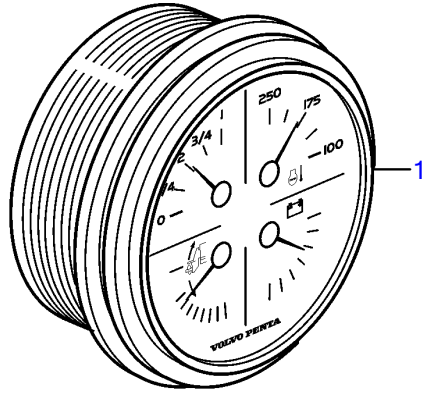

5.7GiCE-300-R, 5.7GXICE-320-R

D=110mm

5.7GiCE-300-R, 5.7GXICE-320-R

REF	PART NO.	QTY	DESCRIPTION	SEE SEC.	NOTES
1	3885214	1	Instrument • Bulletin P-36-9-3	P-36-9-3-EN	Oil pressure, coolant temp, fuel level, volt meter, White New products in the EVC family
1	3885215	1	Instrument • Bulletin P-36-9-3	P-36-9-3-EN	Trim (analog), coolant temp, fuel level, volt meter, White New products in the EVC family
1	3847876	1	Instrument • Bulletin P-36-9-3	P-36-9-3-EN	Oil pressure, coolant temp, fuel level, volt meter, Black New products in the EVC family
1	3847879	1	Instrument • Bulletin P-36-9-3	P-36-9-3-EN	Trim (analog), coolant temp, fuel level, volt meter, Black New products in the EVC family
2	3847888	1	Mounting kit • Bulletin P-36-9-3	P-36-9-3-EN	Black New products in the EVC family
3	(3884098)	1	• Attaching ring		Obsolete part
4	3884103	1	• Gasket		
5	3847887	1	• Ring		
6	3885216	1	Mounting kit • Bulletin P-36-9-3	P-36-9-3-EN	Chrome New products in the EVC family
7	(3884098)	1	• Attaching ring		Obsolete part
8	3884103	1	• Gasket		
9	3884096	1	• Ring		
10	3886791	1	X-ring • Bulletin P-36-9-3	P-36-9-3-EN	For flush mounting. New products in the EVC family
11	874759	1	Extension cable\verl		L=1000mm
	3807043	1	Extension cable\verl		L=3000mm

47701924-30-22182

24013

Upd:2014-06-20

5.7GiCE-300-R, 5.7GXICE-320-R

VOLVO
PENTA