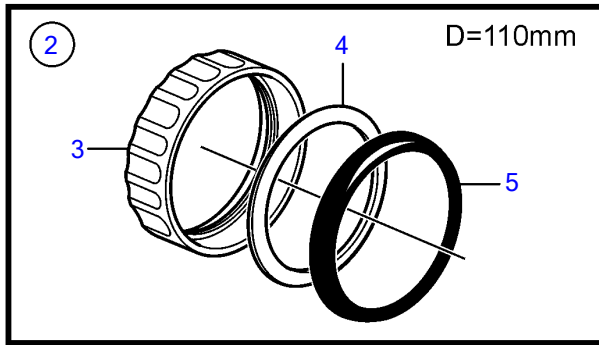

5.7GiCE-300-R, 5.7GXICE-320-R

D=110mm

5.7GiCE-300-R, 5.7GXICE-320-R

REF	PART NO.	QTY	DESCRIPTION	SEE SEC.	NOTES
1	3885214	1	Instrument • Bulletin P-36-9-3	P-36-9-3-EN	Oil pressure, coolant temp, fuel level, volt meter, White New products in the EVC family
1	3885215	1	Instrument • Bulletin P-36-9-3	P-36-9-3-EN	Trim (analog), coolant temp, fuel level, volt meter, White New products in the EVC family
1	3847876	1	Instrument • Bulletin P-36-9-3	P-36-9-3-EN	Oil pressure, coolant temp, fuel level, volt meter, Black New products in the EVC family
1	3847879	1	Instrument • Bulletin P-36-9-3	P-36-9-3-EN	Trim (analog), coolant temp, fuel level, volt meter, Black New products in the EVC family
2	3847888	1	Mounting kit • Bulletin P-36-9-3	P-36-9-3-EN	Black New products in the EVC family
3	(3884098)	1	• Attaching ring		Obsolete part
4	3884103	1	• Gasket		
5	3847887	1	• Ring		
6	3885216	1	Mounting kit • Bulletin P-36-9-3	P-36-9-3-EN	Chrome New products in the EVC family
7	(3884098)	1	• Attaching ring		Obsolete part
8	3884103	1	• Gasket		
9	3884096	1	• Ring		
10	3886791	1	X-ring • Bulletin P-36-9-3	P-36-9-3-EN	For flush mounting. New products in the EVC family
11	874759	1	Extension cable\verl		L=1000mm
	3807043	1	Extension cable\verl		L=3000mm

47701924-30-22182

24013

Upd:2014-06-20

5.7GiCE-300-R, 5.7GXICE-320-R

VOLVO
PENTA