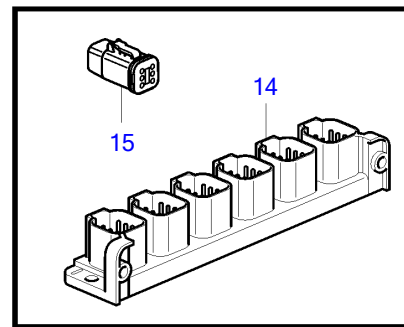

5.7GiCE-300-R, 5.7GXICE-320-R

26413

5.7GiCE-300-R, 5.7GXICE-320-R

REF	PART NO.	QTY	DESCRIPTION	SEE SEC.	NOTES
1	21825662	1	Cable		Y-split, multisensor
2	21427463	1	Cable		Auxiliary relay
3	977184	1	• Housing		
4	873765	1	Relay		12V
5	3889410	1	Extension cable'verl		L=1.5m
	3842733	1	Extension cable'verl		L=3.0m
	3842734	1	Extension cable'verl		L=5.0m
	3842735	1	Extension cable'verl		L=7.0m
	3842736	1	Extension cable'verl		L=9.0m
	3842737	1	Extension cable'verl		L=11.0m
	21172469	1	Extension cable'verl		L=20m
	21172470	1	Extension cable'verl		L=40m
6	21421945	1	Cable		Steering adapter
7	3588972	1	Cable kit		Y-connector bus cable, 6-pole., L=0.5m
	874960	2	• Housing		
	874959	1	• Housing		
8	3886666	1	Cable, multilink		L=1.5m
	21166002	1	Wiring harness, multilink		7m
	21166003	1	Wiring harness, multilink		9m
	21166004	1	Wiring harness, multilink		13m
9	3588206	1	Cable kit, y-split		
10	21865234	1	Cable		L=1.5m
	874789	1	Cable kit		L=5.0m
	889550	1	Cable		L=7.0m
	889551	1	Cable		L=9.0m
	889552	1	Cable		L=11.0m
	888013	1	Cable		L=13.0m
11	21460908	1	Converter		A-can converter
12	21480272	1	Cable		Extension cable, 6 pin. 1.5m, steering
13	3848966	1	Control unit		Dimmer unit
			• Bulletin P-38-1-1	P-38-1-1-EN	ADU - Automatic Dimmer Unit
14	21469055	1	Connection block		Multi-link hub
15	21825714	1	Terminal		
16	21287072		Wiring harness		T-cable, Multi-link hub
	874960	3	• Housing		
17	21427460	1	Cable		T-cable, Datalink
18	874759	1	Extension cable'verl		extension cable, Easy-link gauges, L=1.0m
	3807043	1	Extension cable'verl		extension cable, Easy-link gauges, L=3.0m