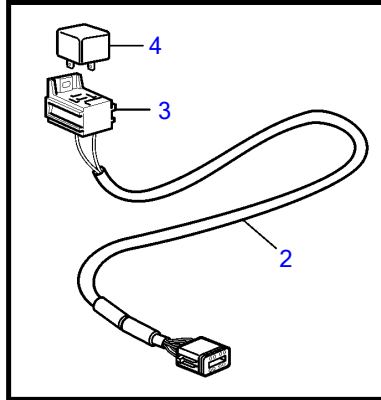

5.7GiCE-300-R, 5.7GXICE-320-R

26413

5.7GiCE-300-R, 5.7GXICE-320-R

REF	PART NO.	QTY	DESCRIPTION	SEE SEC.	NOTES
1	21825662	1	Cable		Y-split, multisensor
2	21427463	1	Cable		Auxiliary relay
3	977184	1	• Housing		
4	873765	1	Relay		12V
5	3889410	1	Extension cable'verl		L=1.5m
	3842733	1	Extension cable'verl		L=3.0m
	3842734	1	Extension cable'verl		L=5.0m
	3842735	1	Extension cable'verl		L=7.0m
	3842736	1	Extension cable'verl		L=9.0m
	3842737	1	Extension cable'verl		L=11.0m
	21172469	1	Extension cable'verl		L=20m
	21172470	1	Extension cable'verl		L=40m
6	21421945	1	Cable		Steering adapter
7	3588972	1	Cable kit		Y-connector bus cable, 6-pole., L=0.5m
	874960	2	• Housing		
	874959	1	• Housing		
8	3886666	1	Cable, multilink		L=1.5m
	21166002	1	Wiring harness, multilink		7m
	21166003	1	Wiring harness, multilink		9m
	21166004	1	Wiring harness, multilink		13m
9	3588206	1	Cable kit, y-split		
10	21865234	1	Cable		L=1.5m
	874789	1	Cable kit		L=5.0m
	889550	1	Cable		L=7.0m
	889551	1	Cable		L=9.0m
	889552	1	Cable		L=11.0m
	888013	1	Cable		L=13.0m
11	21460908	1	Converter		A-can converter
12	21480272	1	Cable		Extension cable, 6 pin. 1.5m, steering
13	3848966	1	Control unit		Dimmer unit
			• Bulletin P-38-1-1	P-38-1-1-EN	ADU - Automatic Dimmer Unit
14	21469055	1	Connection block		Multi-link hub
15	21825714	1	Terminal		
16	21287072		Wiring harness		T-cable, Multi-link hub
	874960	3	• Housing		
17	21427460	1	Cable		T-cable, Datalink
18	874759	1	Extension cable'verl		extension cable, Easy-link gauges, L=1.0m
	3807043	1	Extension cable'verl		extension cable, Easy-link gauges, L=3.0m