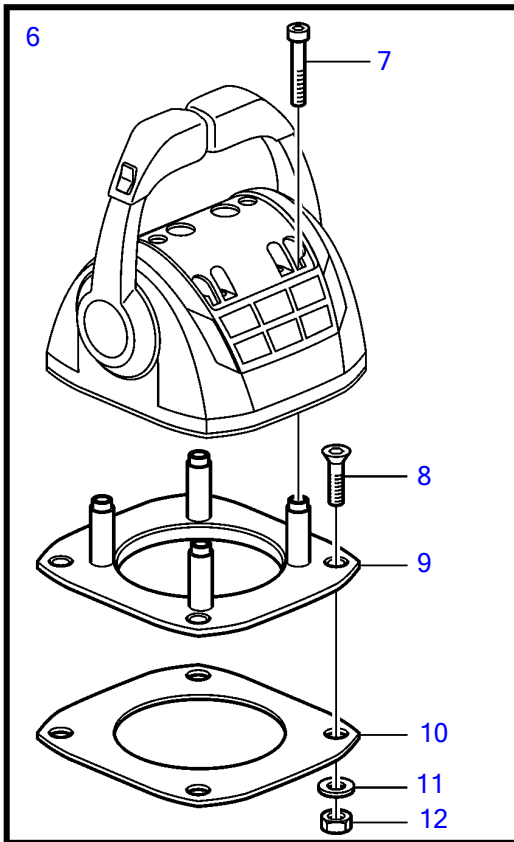

5.7GiCE-300-R, 5.7GXICE-320-R

5.7GiCE-300-R, 5.7GXICE-320-R

REF	PART NO.	QTY	DESCRIPTION	NOTES
1	21275311	1	Control lever	
	3586259	2	Software	Vodia-programming. This p/n can not be ordered, but will be used for invoicing.
	3586261	2	Software	Warehouse programming. This p/n can not be ordered, but will be used for invoicing.
2	21526920	1	• Spare parts kit, position sensor	
3		1	• • Tensioner	M14
4		1	• • Spring	
5		1	• • Pin	
6	21526948	1	• Kit, mounting bracket	
7	995042	4	• • Hex. socket screw	
8	994821	4	• • Hex. socket screw	
9	(21461704)	1	• • Bracket	Obsolete part
10		1	• • Gasket	
11	940275	4	• • Washer	
12	984456	4	• • Lock nut	
13	21527169	1	• Kit, plastic parts	
14	(21461681)	1	• • Cover	Obsolete part
15		2	• • Handle	
16		2	• • Hub cap	
17	21461675	1	Cable holder	

47701924-27-36143

25284

Upd:2014-06-20

5.7GiCE-300-R, 5.7GXICE-320-R

VOLVO
PENTA