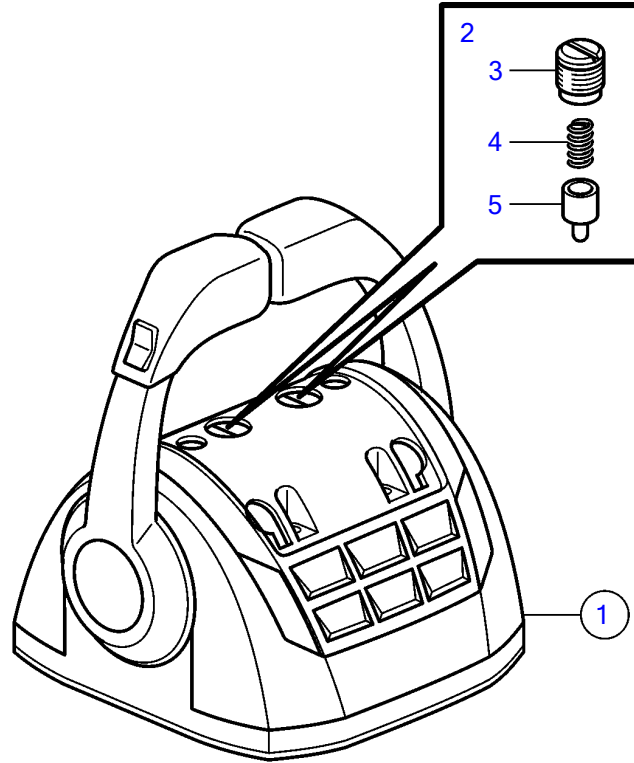

5.7GiCE-300-R, 5.7GXICE-320-R

5.7GiCE-300-R, 5.7GXICE-320-R

REF	PART NO.	QTY	DESCRIPTION	NOTES
1	21275311	1	Control lever	
	3586259	2	Software	Vodia-programming. This p/n can not be ordered, but will be used for invoicing.
	3586261	2	Software	Warehouse programming. This p/n can not be ordered, but will be used for invoicing.
2	21526920	1	• Spare parts kit, position sensor	
3		1	• • Tensioner	M14
4		1	• • Spring	
5		1	• • Pin	
6	21526948	1	• Kit, mounting bracket	
7	995042	4	• • Hex. socket screw	
8	994821	4	• • Hex. socket screw	
9	(21461704)	1	• • Bracket	Obsolete part
10		1	• • Gasket	
11	940275	4	• • Washer	
12	984456	4	• • Lock nut	
13	21527169	1	• Kit, plastic parts	
14	(21461681)	1	• • Cover	Obsolete part
15		2	• • Handle	
16		2	• • Hub cap	
17	21461675	1	Cable holder	