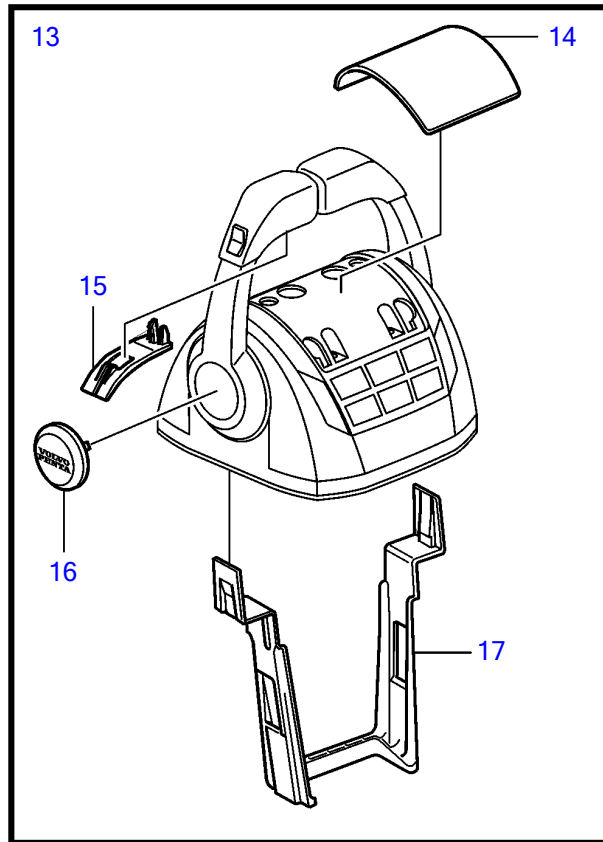

5.7GiCE-300-R, 5.7GXICE-320-R

5.7GiCE-300-R, 5.7GXICE-320-R

REF	PART NO.	QTY	DESCRIPTION	NOTES
1	21275311	1	Control lever	
	3586259	2	Software	Vodia-programming. This p/n can not be ordered, but will be used for invoicing.
	3586261	2	Software	Warehouse programming. This p/n can not be ordered, but will be used for invoicing.
2	21526920	1	• Spare parts kit, position sensor	
3		1	• • Tensioner	M14
4		1	• • Spring	
5		1	• • Pin	
6	21526948	1	• Kit, mounting bracket	
7	995042	4	• • Hex. socket screw	
8	994821	4	• • Hex. socket screw	
9	(21461704)	1	• • Bracket	Obsolete part
10		1	• • Gasket	
11	940275	4	• • Washer	
12	984456	4	• • Lock nut	
13	21527169	1	• Kit, plastic parts	
14	(21461681)	1	• • Cover	Obsolete part
15		2	• • Handle	
16		2	• • Hub cap	
17	21461675	1	Cable holder	

47701924-27-36143

25284

Upd:2014-06-20

5.7GiCE-300-R, 5.7GXICE-320-R

VOLVO
PENTA