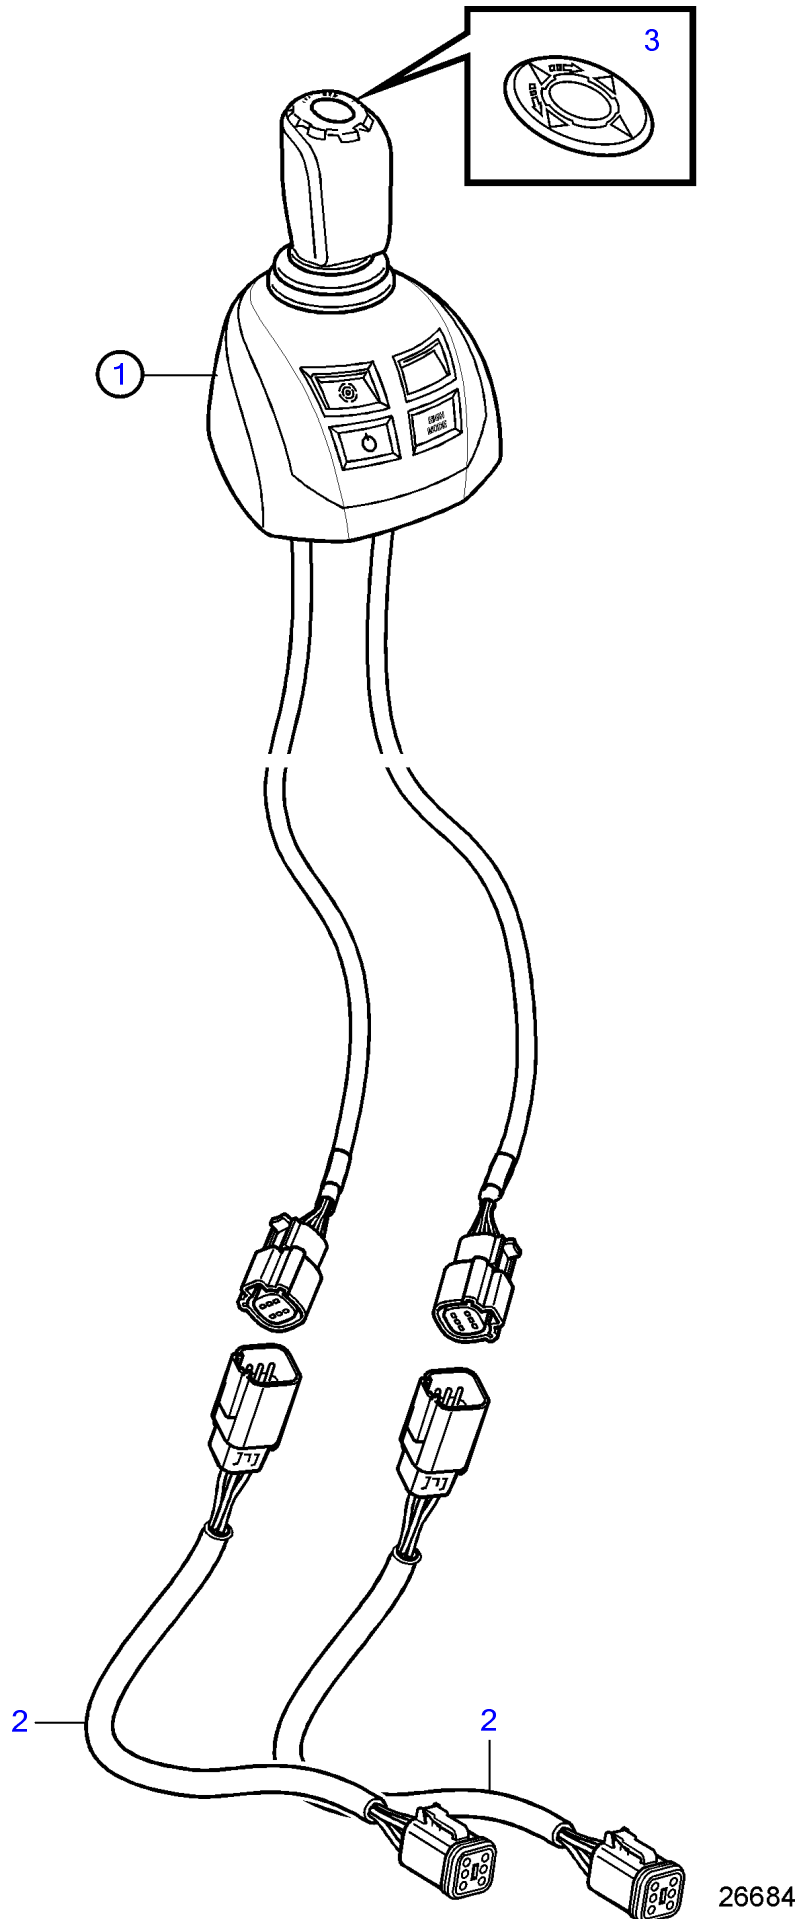

5.7GiCE-300-P, 5.7GXICE-P

5.7GiCE-300-P, 5.7GXICE-P

REF	PART NO.	QTY	DESCRIPTION	NOTES
1	21466165	1	Kit	
		1	• Steering system	
2	21421926	2	• Cable	Steering adapter, 6 pin Deutch female -> 6 pin Molex male
3	21960577	1	Knob	