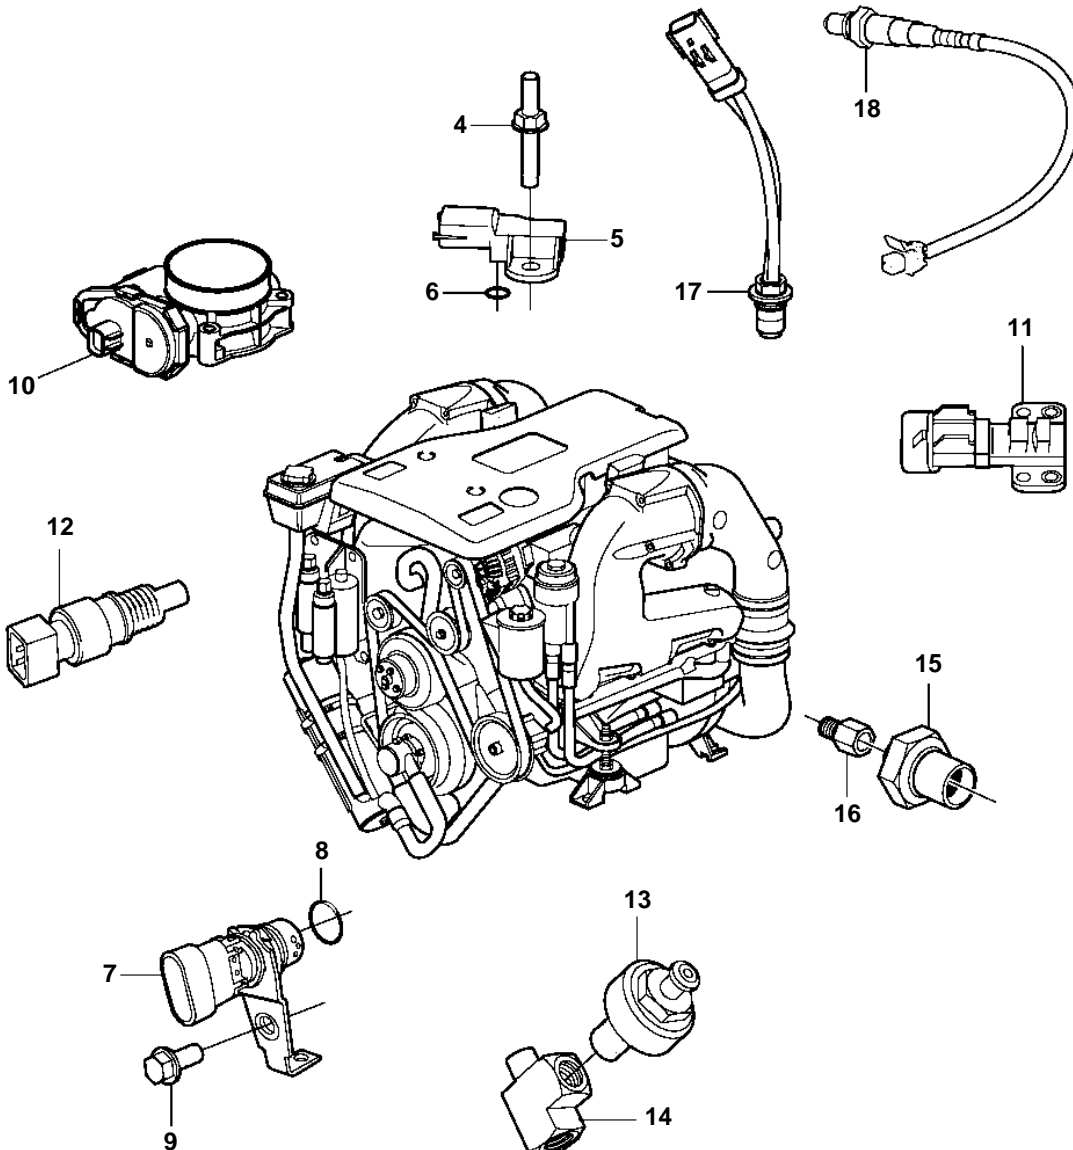

## 5.7GXICE-M, 5.7GXICE-MF

REF	PART NO.	QTY	DESCRIPTION	NOTES
1	21367588	1	Module	
2	3843651	4	Screw	
3	3595367	1	Bracket	
4	3858973	1	Bolt	
5	3859020	1	Sensor, MAT/MAP	
6	3858988	1	· Sealing	
7	3858979	1	Sensor, crankshaft position	
8	3859009	1	· O-ring	
9	3858983	1	Bolt	
10		1	Throttle body	See "Throttle Body" page
		2	· Sensor, throttle position	
		1	· Switch, idle validation	
11	3863130	1	Sensor, camshaft position	
12	3850397	1	Switch, temperature	
13	3850357	2	Knock sensor	
14	3849477	1	Fitting	Starboard
	3593571	1	Fitting	Port
15	3887328	1	Sensor	
16	3887970	1	Fitting	
17	3889526	4	Sensor, temperature	
18	3883724	4	Sensor, oxygen	