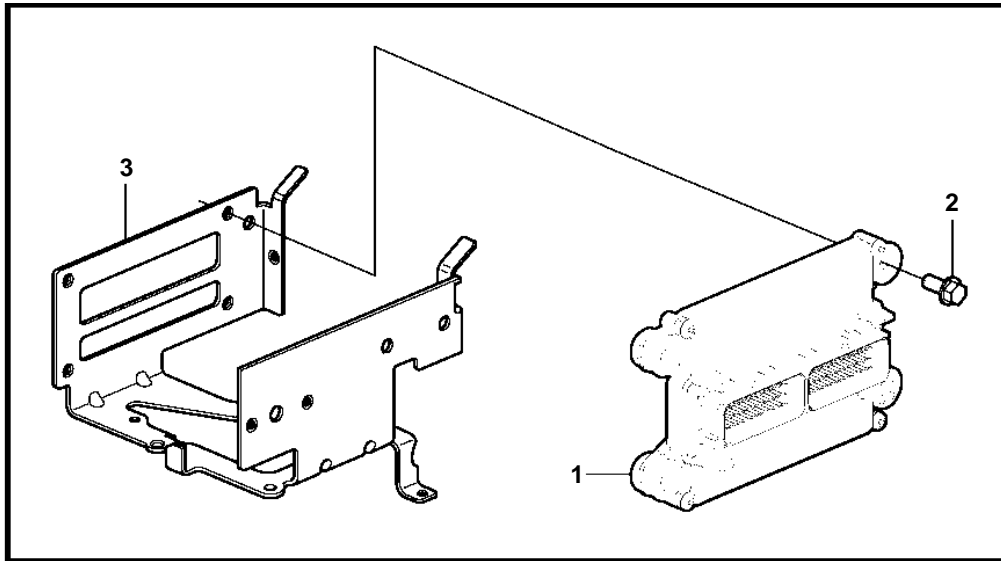

## 5.7GXICE-M, 5.7GXICE-MF

REF	PART NO.	QTY	DESCRIPTION	NOTES
1	21367588	1	Module	
2	3843651	4	Screw	
3	3595367	1	Bracket	
4	3858973	1	Bolt	
5	3859020	1	Sensor, MAT/MAP	
6	3858988	1	· Sealing	
7	3858979	1	Sensor, crankshaft position	
8	3859009	1	· O-ring	
9	3858983	1	Bolt	
10		1	Throttle body	See "Throttle Body" page
		2	· Sensor, throttle position	
		1	· Switch, idle validation	
11	3863130	1	Sensor, camshaft position	
12	3850397	1	Switch, temperature	
13	3850357	2	Knock sensor	
14	3849477	1	Fitting	Starboard
	3593571	1	Fitting	Port
15	3887328	1	Sensor	
16	3887970	1	Fitting	
17	3889526	4	Sensor, temperature	
18	3883724	4	Sensor, oxygen	