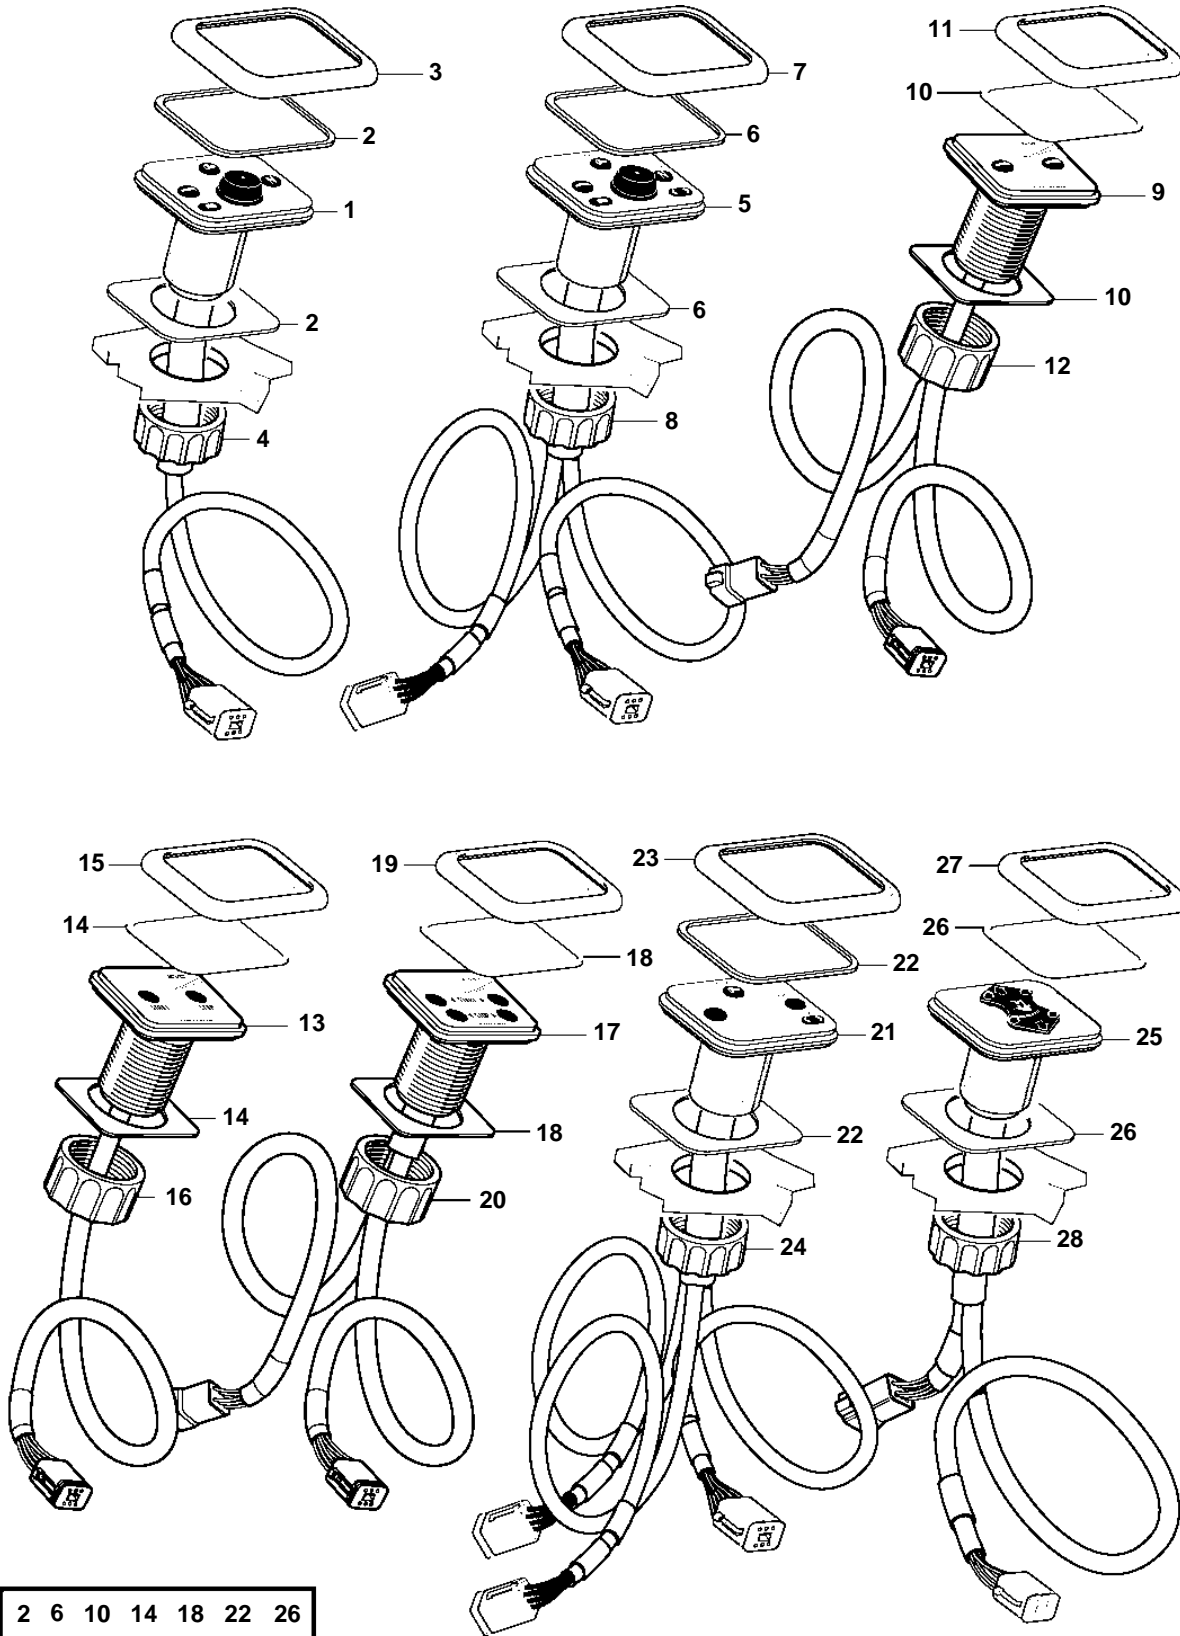

5.7GXICE-J, 5.7GXICE-JF, 5.7GiCE-300-M, 5.7GiCE-300-MF, 5.7GXICE-M, 5.7GXICE-MF

24466

## 5.7GXICE-J, 5.7GXICE-JF, 5.7GiCE-300-M, 5.7GiCE-300-MF, 5.7GXICE-M, 5.7GXICE-MF

REF	PART NO.	QTY	DESCRIPTION	NOTES
1	21310162	1	Control panel	Single installation
2	3808135	1	• Gasket	Also for flushmounting.
3	3808131	1	• Frame	
4	3808134	1	• Nut	
5	21310164	1	Control panel	Twin installation
6	3808135	1	• Gasket	Also for flushmounting.
7	3808131	1	• Frame	
8	3808134	1	• Nut	
9	21144011	1	Control panel	Sportfish
10	3808135	1	• Gasket	Also for flushmounting.
11	3808131	1	• Frame	
12	3808134	1	• Nut	
13	40005641		Control panel, start/stop	Single installation, Dual station
14	3808135	1	• Gasket	Also for flushmounting.
15	3808131	1	• Frame	
16	3808134	1	• Nut	
17	40005642	1	Control panel, start/stop	Twin installation, Dual station
18	3808135	1	• Gasket	Also for flushmounting.
19	3808131	1	• Frame	
20	3808134	1	• Nut	
21	3594954	1	Kit, start/stop	Triple installation.
22	3808135	1	• Gasket	
23	3808131	1	• Frame	
24	3808134	1	• Nut	
25	40005634	1	Control panel	Power trim
26	3808135	1	• Gasket	Also for flushmounting.
27	3808131	1	• Frame	
28	3808134	1	• Nut	