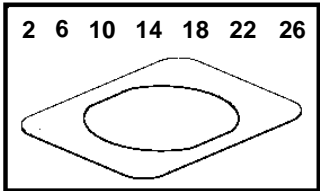

5.7GXICE-J, 5.7GXICE-JF, 5.7GiCE-300-M, 5.7GiCE-300-MF, 5.7GXICE-M, 5.7GXICE-MF

24466

5.7GXICE-J, 5.7GXICE-JF, 5.7GiCE-300-M, 5.7GiCE-300-MF, 5.7GXICE-M, 5.7GXICE-MF

REF	PART NO.	QTY	DESCRIPTION	NOTES
1	21310162	1	Control panel	Single installation
2	3808135	1	• Gasket	Also for flushmounting.
3	3808131	1	• Frame	
4	3808134	1	• Nut	
5	21310164	1	Control panel	Twin installation
6	3808135	1	• Gasket	Also for flushmounting.
7	3808131	1	• Frame	
8	3808134	1	• Nut	
9	21144011	1	Control panel	Sportfish
10	3808135	1	• Gasket	Also for flushmounting.
11	3808131	1	• Frame	
12	3808134	1	• Nut	
13	40005641		Control panel, start/stop	Single installation, Dual station
14	3808135	1	• Gasket	Also for flushmounting.
15	3808131	1	• Frame	
16	3808134	1	• Nut	
17	40005642	1	Control panel, start/stop	Twin installation, Dual station
18	3808135	1	• Gasket	Also for flushmounting.
19	3808131	1	• Frame	
20	3808134	1	• Nut	
21	3594954	1	Kit, start/stop	Triple installation.
22	3808135	1	• Gasket	
23	3808131	1	• Frame	
24	3808134	1	• Nut	
25	40005634	1	Control panel	Power trim
26	3808135	1	• Gasket	Also for flushmounting.
27	3808131	1	• Frame	
28	3808134	1	• Nut