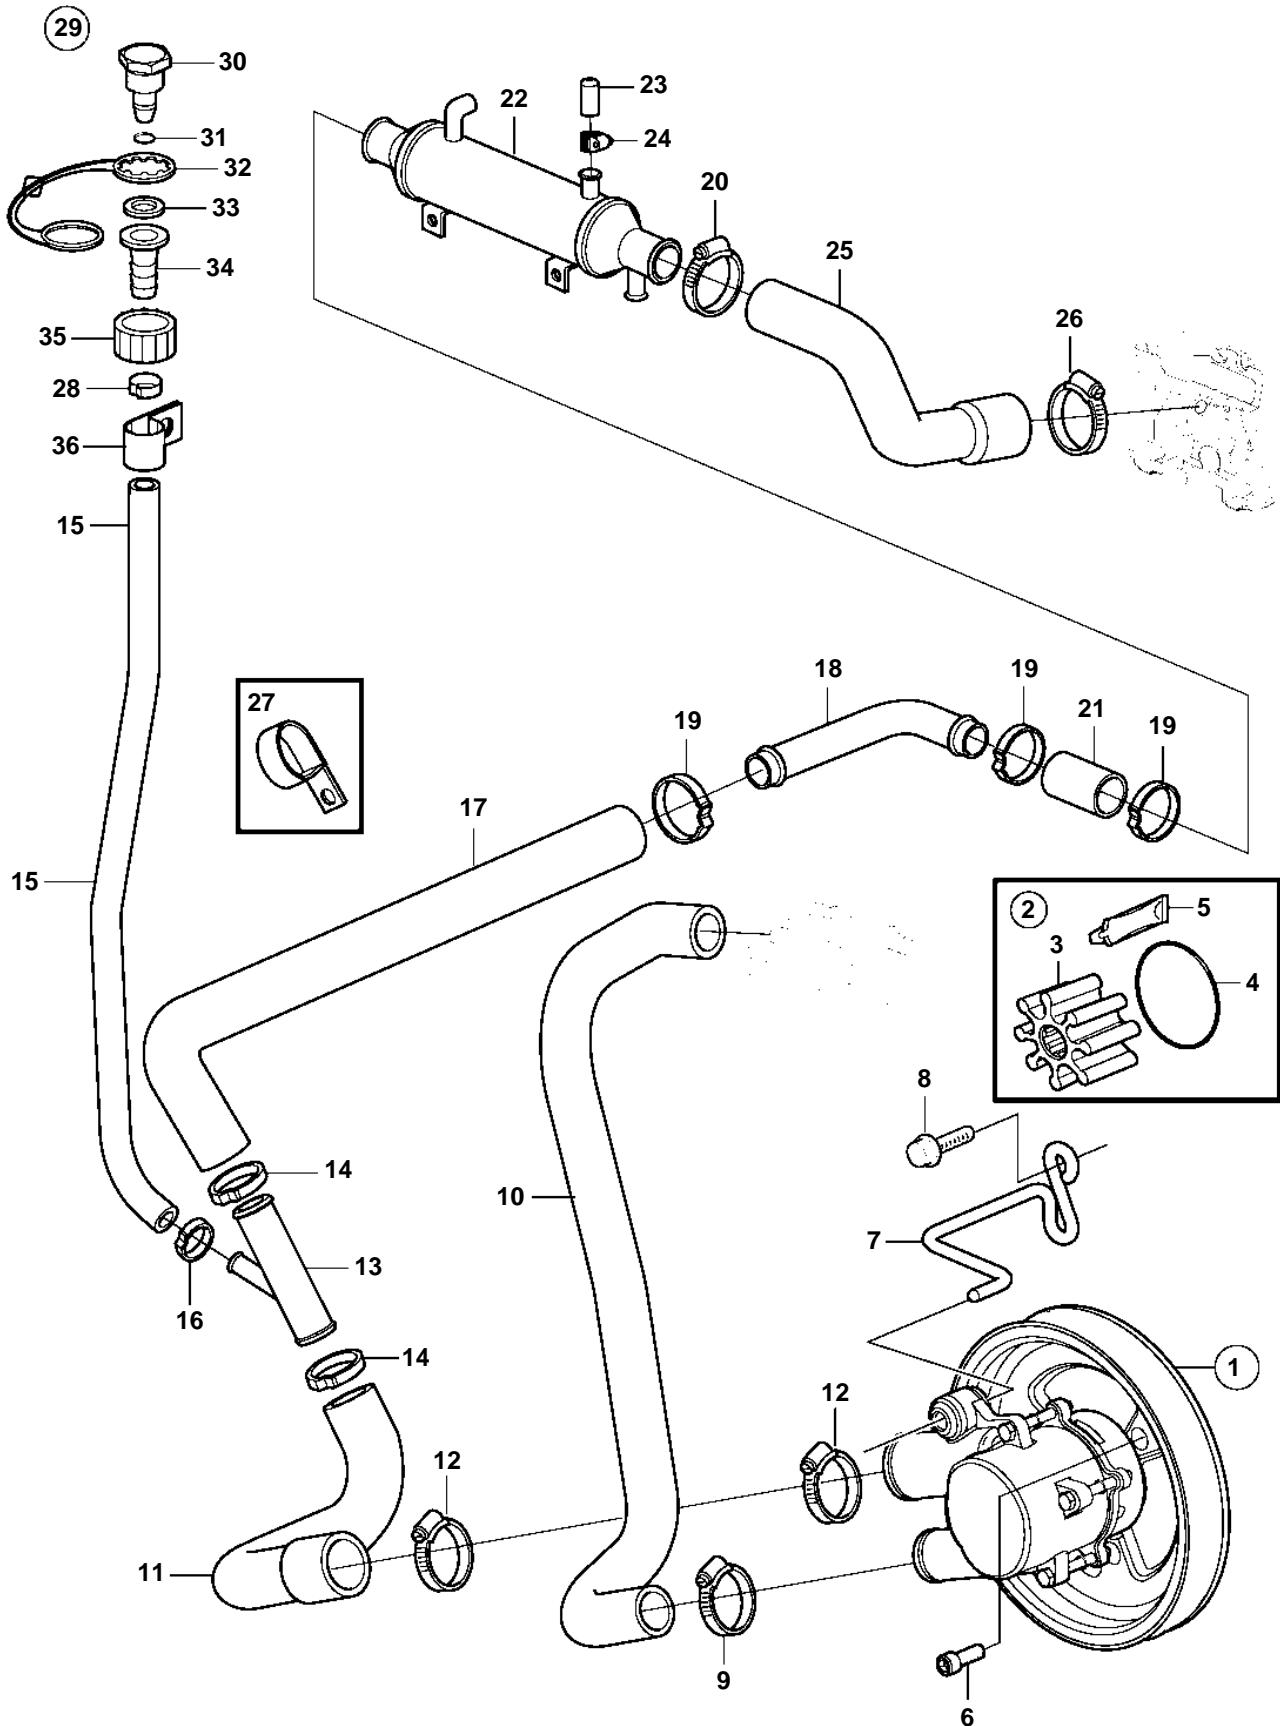

5.7GiCE-300-J, 5.7GXiCE-J, 5.7GiCE-300-M, 5.7GXiCE-M

5.7GiCE-300-J, 5.7GXICE-J, 5.7GiCE-300-M, 5.7GXICE-M

REF	PART NO.	QTY	DESCRIPTION	NOTES
1	3812519	1	Pump	replaced by next part number
	21212799	1	Pump	
2	3842786	1	· Kit	replaced by next part number
	21213664	1	· Impeller kit	
3		1	· · Impeller	not sold separately
4	3858938	1	· · O-ring	
5		1	· · Lubricant, glycerin	not sold separately
6	3857939	3	Screw	
7	3812240	1	Bracket	
8	3860163	2	Screw	
9	3863441	1	Hose clamp	
10	3817817	1	Hose	
11	3817822	1	Hose	
12	3863440	1	Hose clamp	
13	3862699	1	T-pipe	
14	982645	2	Clamp	
15	3862901	1	Hose	
16	983168	1	Clamp	
17	21110092	1	Hose	
18	3594839	1	Tube	
19	982645	3	Clamp	
20	3863444	1	Hose clamp	
21	3594841	1	Hose	
22	3862629	1	Oil cooler	
23	3856766	1	Cardboard tube	
24	3860413	1	Hose clamp	
25	3817579	1	Hose	
26	3812302	1	Hose clamp	
27	3853312	1	Clamp	
28	983146	1	Clamp	
29	3807440	1	Connector	
30		1	· Cap	not sold separately
31	942978	1	· O-ring	
32	3862082	1	· Retainer	
33	3807664	1	· Washer	
34		1	· Connector	not sold separately
35		1	· Connector	
36	3862891	1	Attaching clamp	