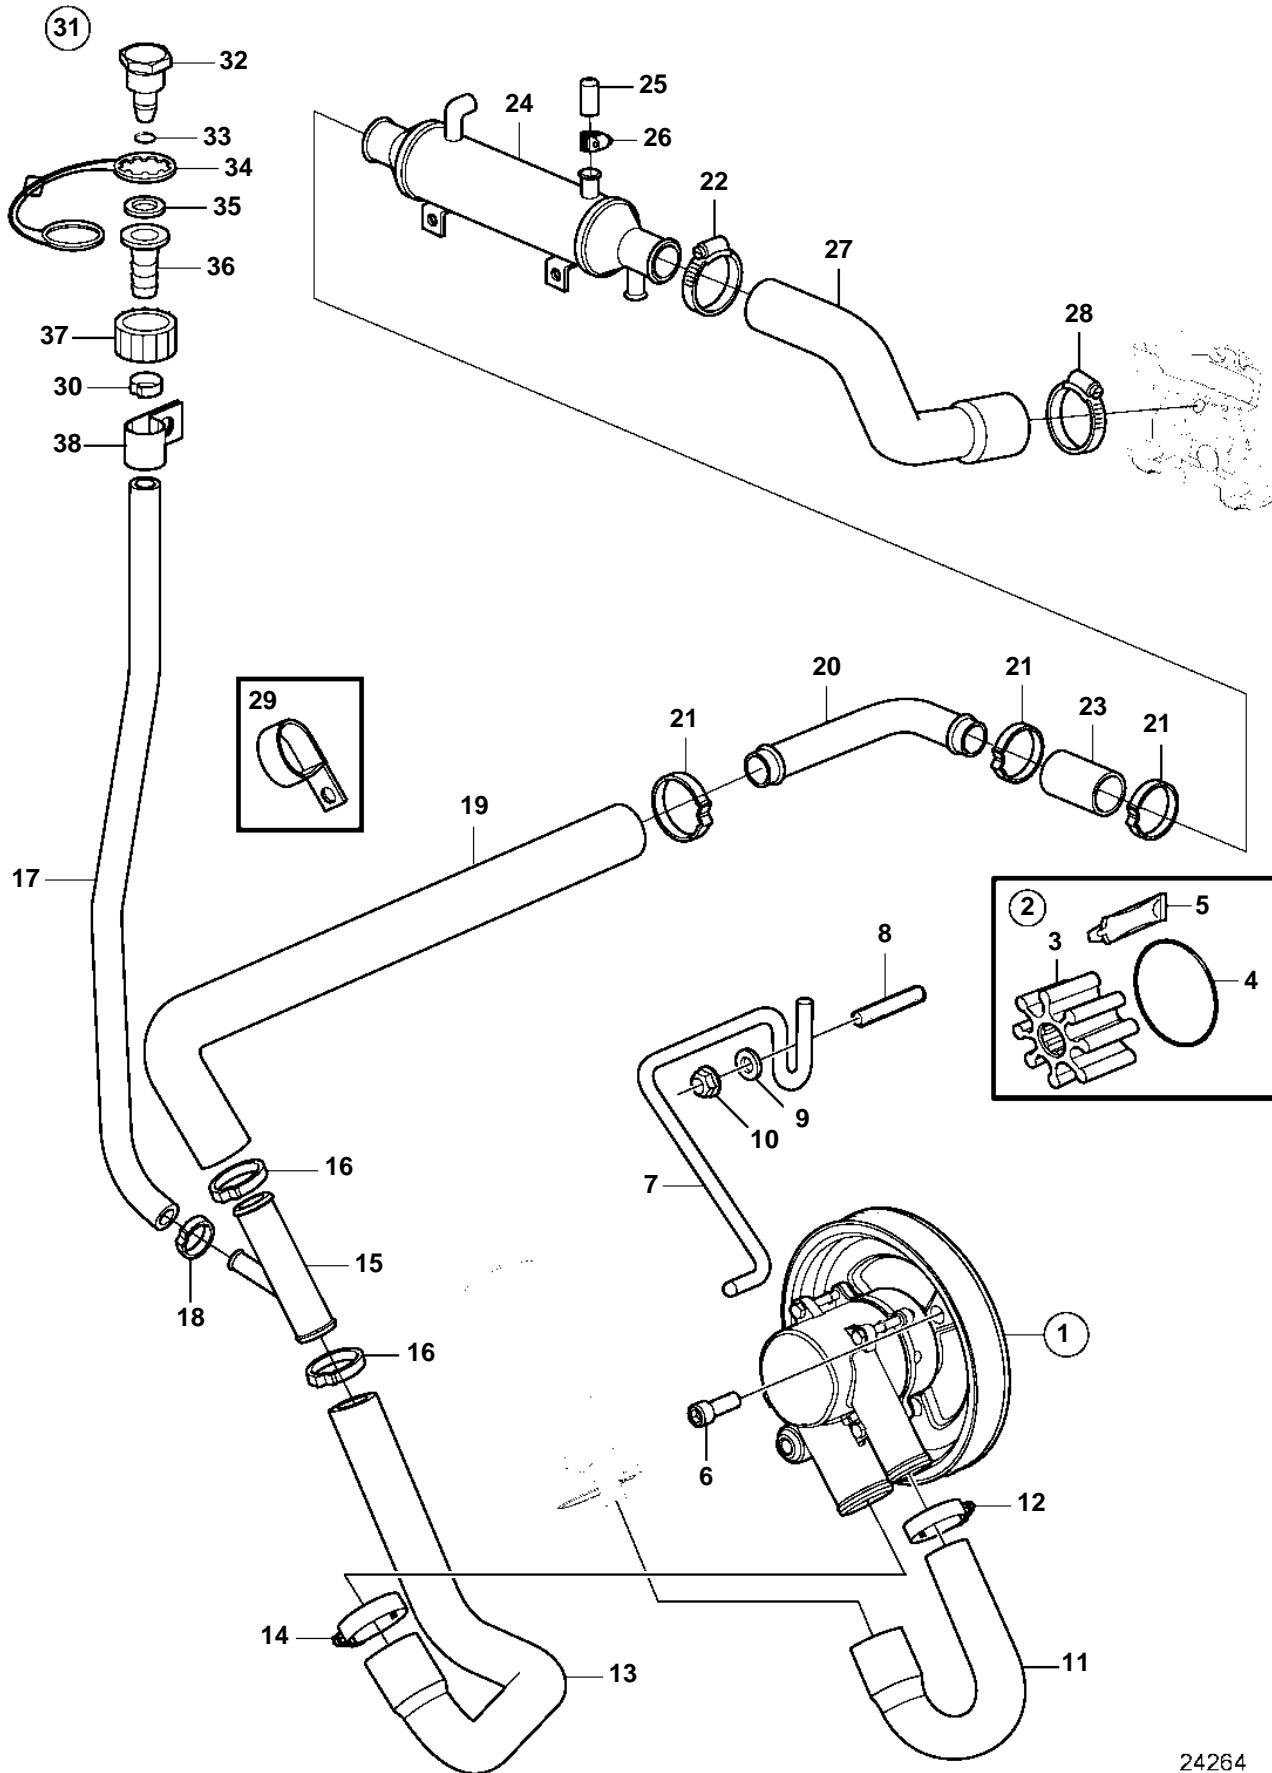

5.7GiCE-300-JF, 5.7GXiCE-JF, 5.7GiCE-300-MF, 5.7GXiCE-MF

24264

5.7GiCE-300-JF, 5.7GXiCE-JF, 5.7GiCE-300-MF, 5.7GXiCE-MF

REF	PART NO.	QTY	DESCRIPTION	NOTES
1	3812519	1	Pump	replaced by next part number
	21212799	1	Pump	
2	3842786	1	· Kit	replaced by next part number
	21213664	1	· Impeller kit	
3		1	· · Impeller	not sold separately
4	3858938	1	· · O-ring	
5		1	· · Lubricant, glycerin	not sold separately
6	3857939	3	Screw	
7	3817688	1	Bracket	
8	941814	2	Stud	
9	980933	1	Washer	
10	3857181	2	Flange lock nut	
11	3817818	1	Hose	
12	3863441	1	Hose clamp	
13	3817823	1	Hose	
14	3863440	1	Hose clamp	
15	3862699	1	T-pipe	
16	982645	2	Clamp	
17	3862901	1	Hose	
18	983168	1	Clamp	
19	21110092	1	Hose	
20	3594839	1	Tube	
21	982645	3	Clamp	
22	3863444	1	Hose clamp	
23	3594841	1	Hose	
24	3862629	1	Oil cooler	
25	3856766	1	Cardboard tube	
26	3860413	1	Hose clamp	
27	3817579	1	Hose	
28	3812302	1	Hose clamp	
29	3853312	1	Clamp	
30	983146	1	Clamp	
31	3807440	1	Connector	
32		1	· Cap	not sold separately
33	942978	1	· O-ring	
34	3862082	1	· Retainer	
35	3807664	1	· Washer	
36		1	· Connector	not sold separately
37		1	· Connector	
38	3862891	1	Attaching clamp	